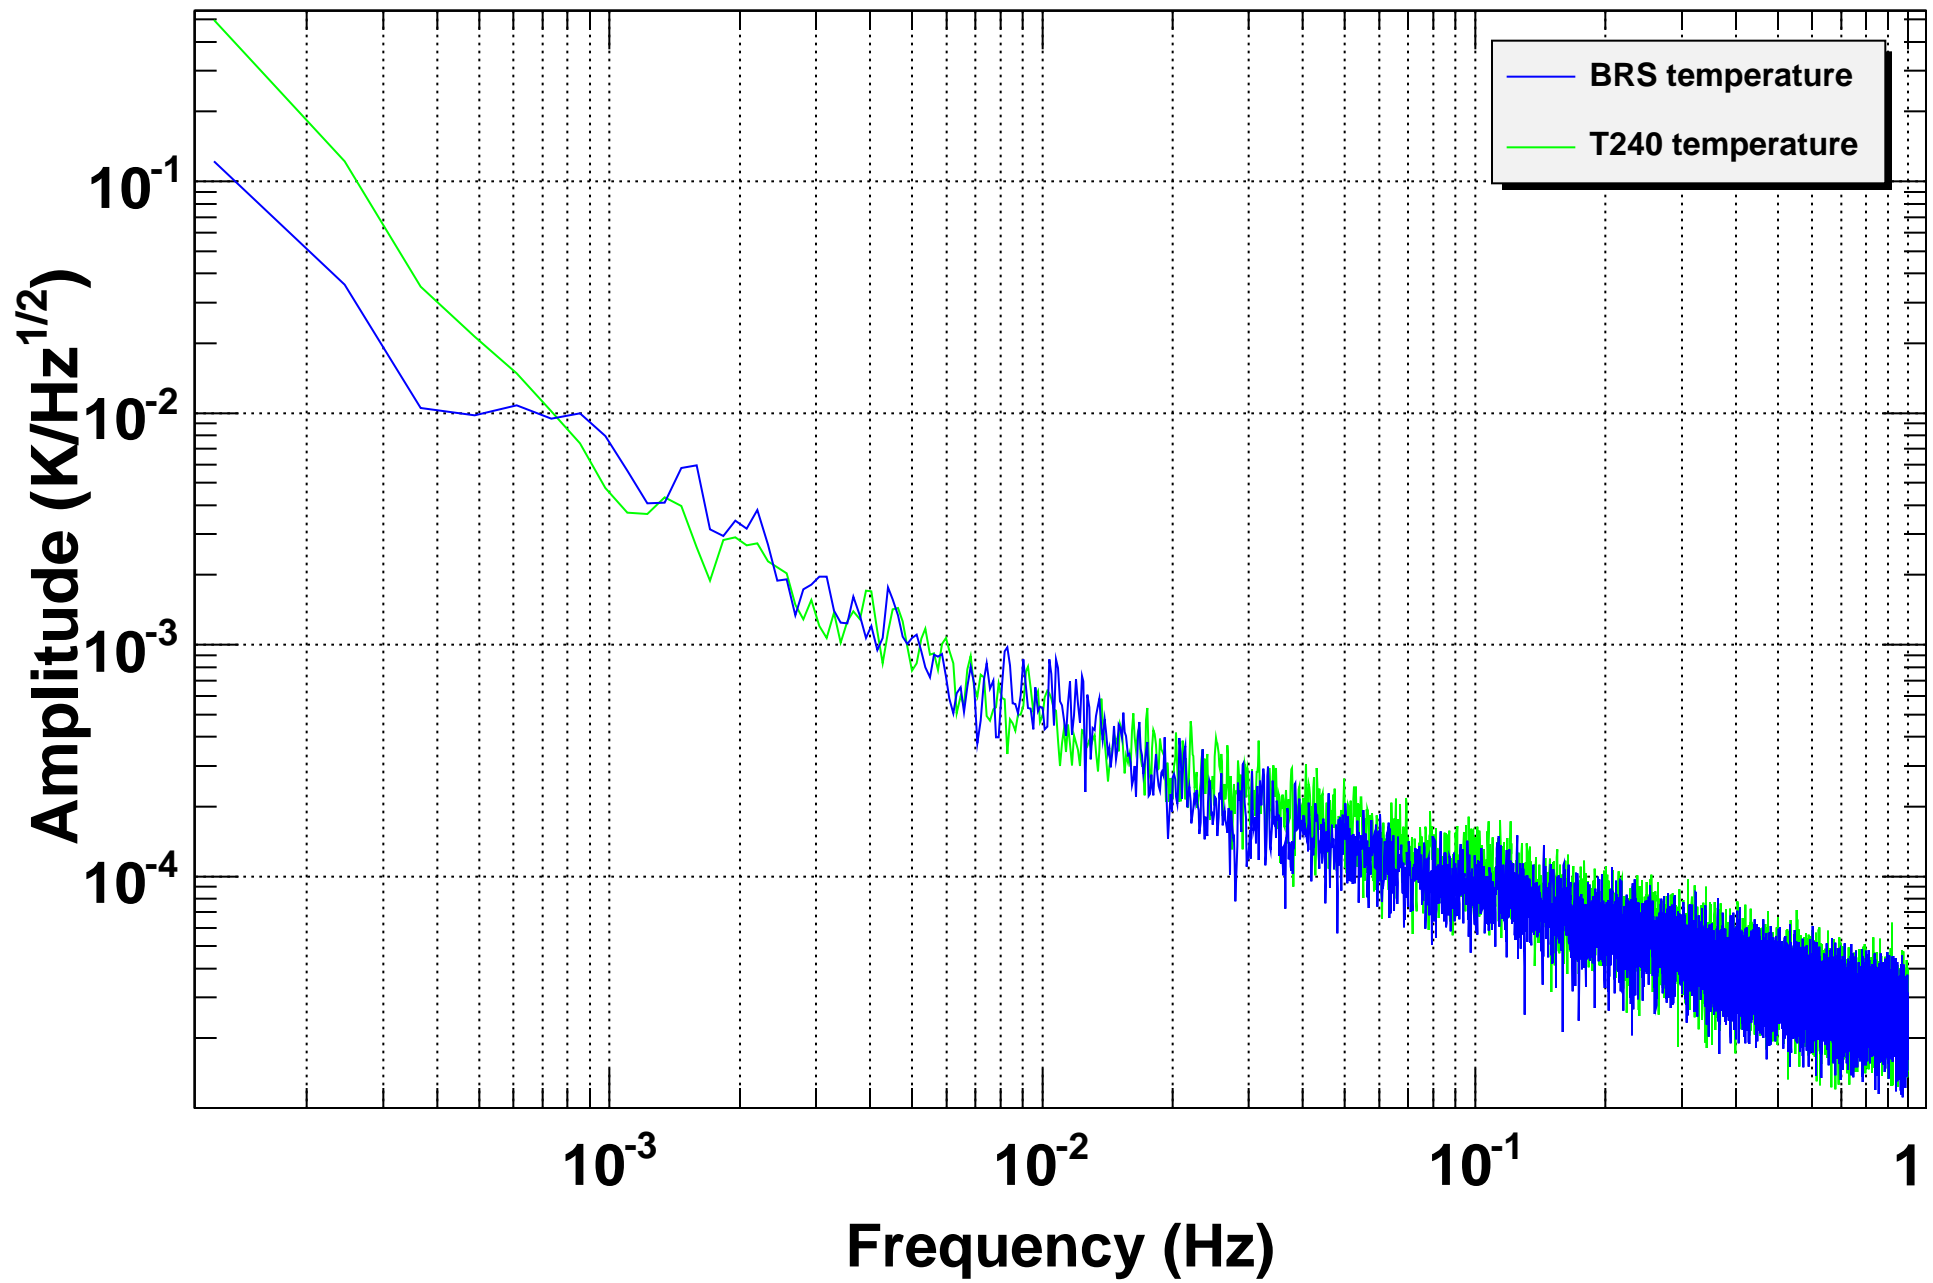

Amplitude Spectral Density

T0=04/11/2014 21:06:24

Avg=5

BW=0.000183104

Coherence

T0=04/11/2014 21:06:24

Avg=5

BW=0.000183104