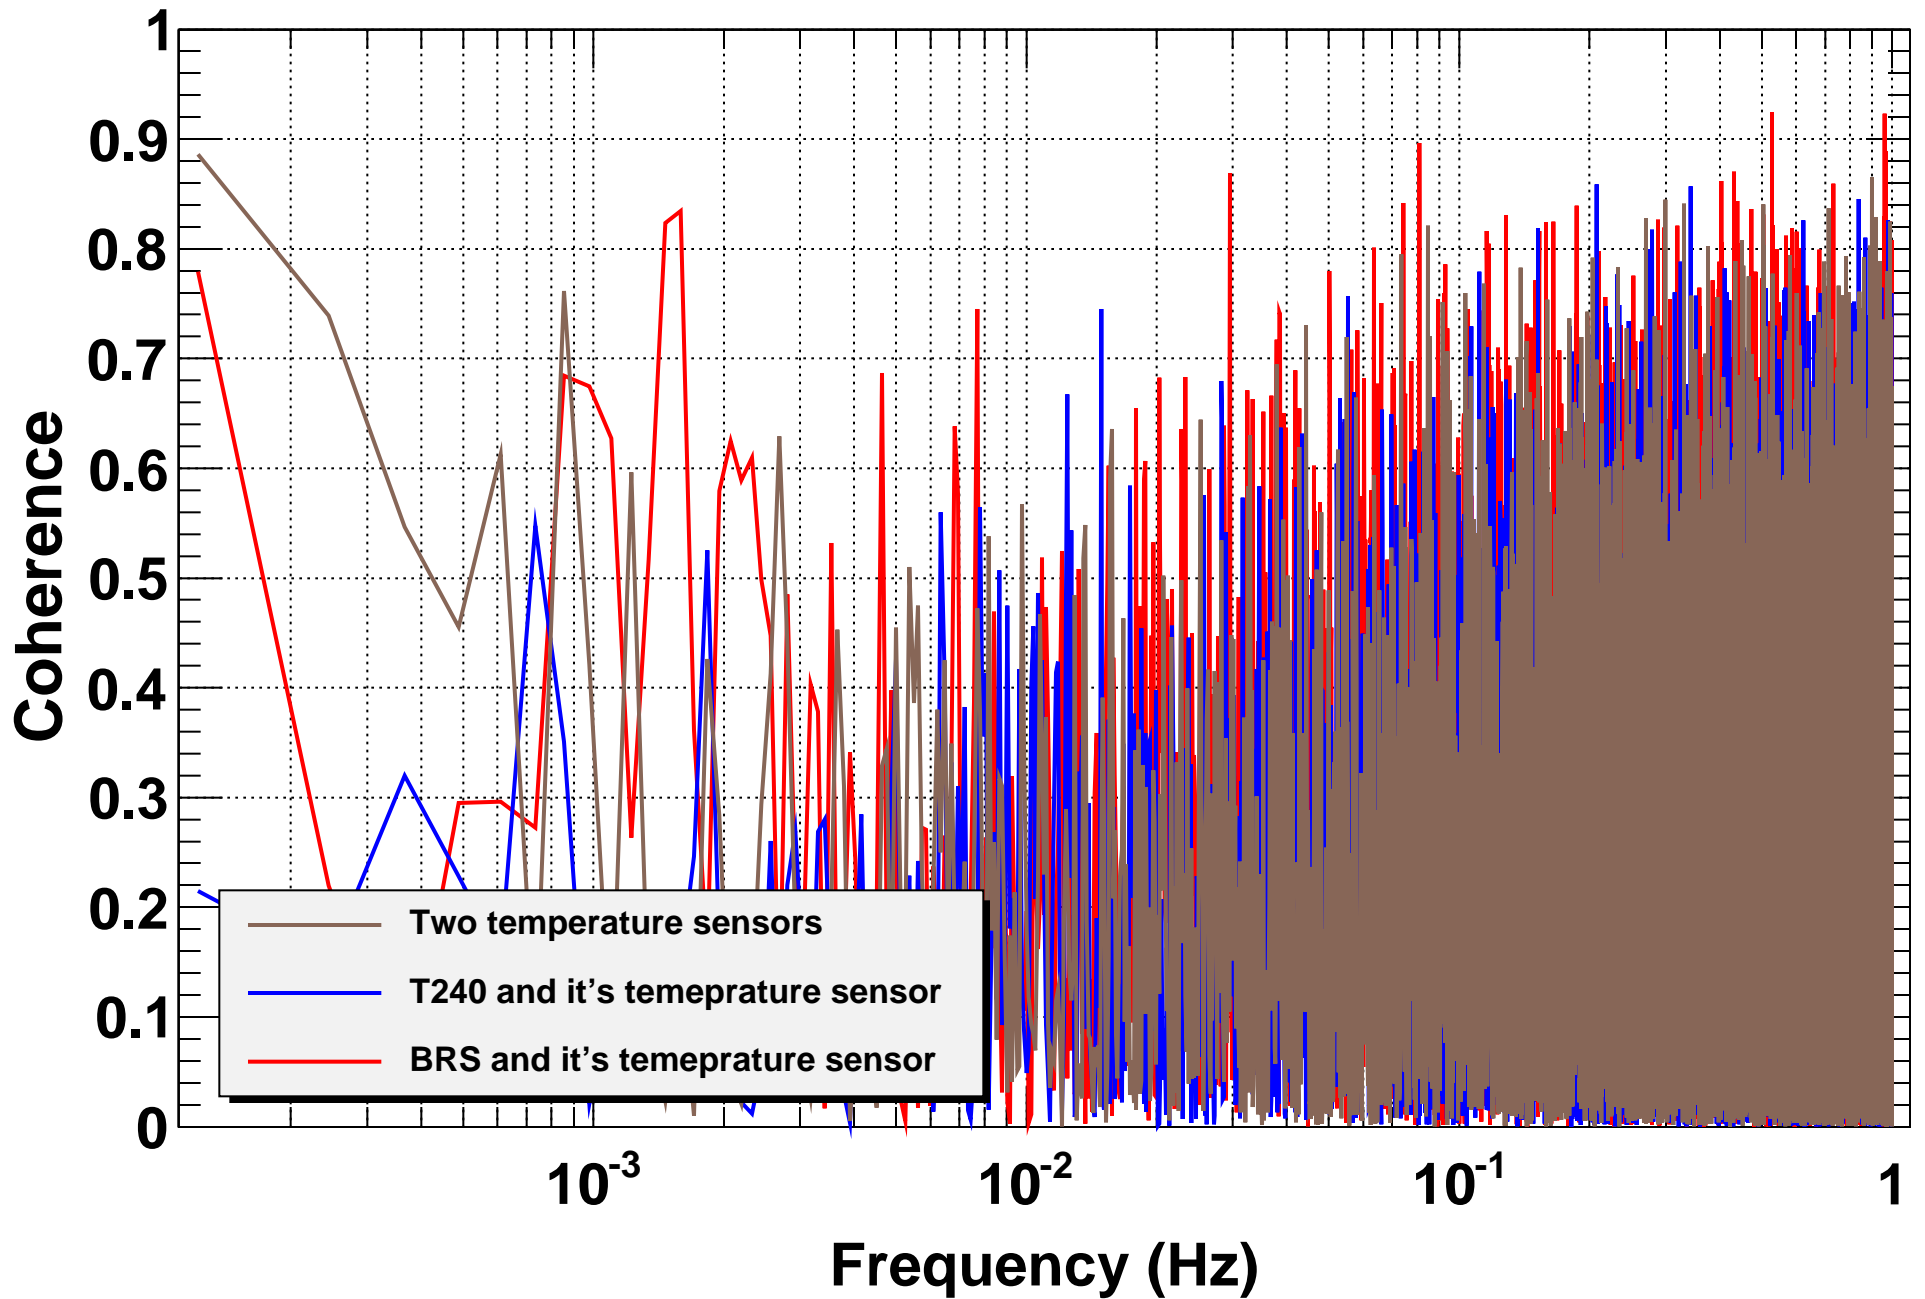

Amplitude Spectral Density

T0=04/11/2014 21:06:24

Avg=5

BW=0.000183104

Coherence

T0=04/11/2014 21:06:24

Avg=5

BW=0.000183104