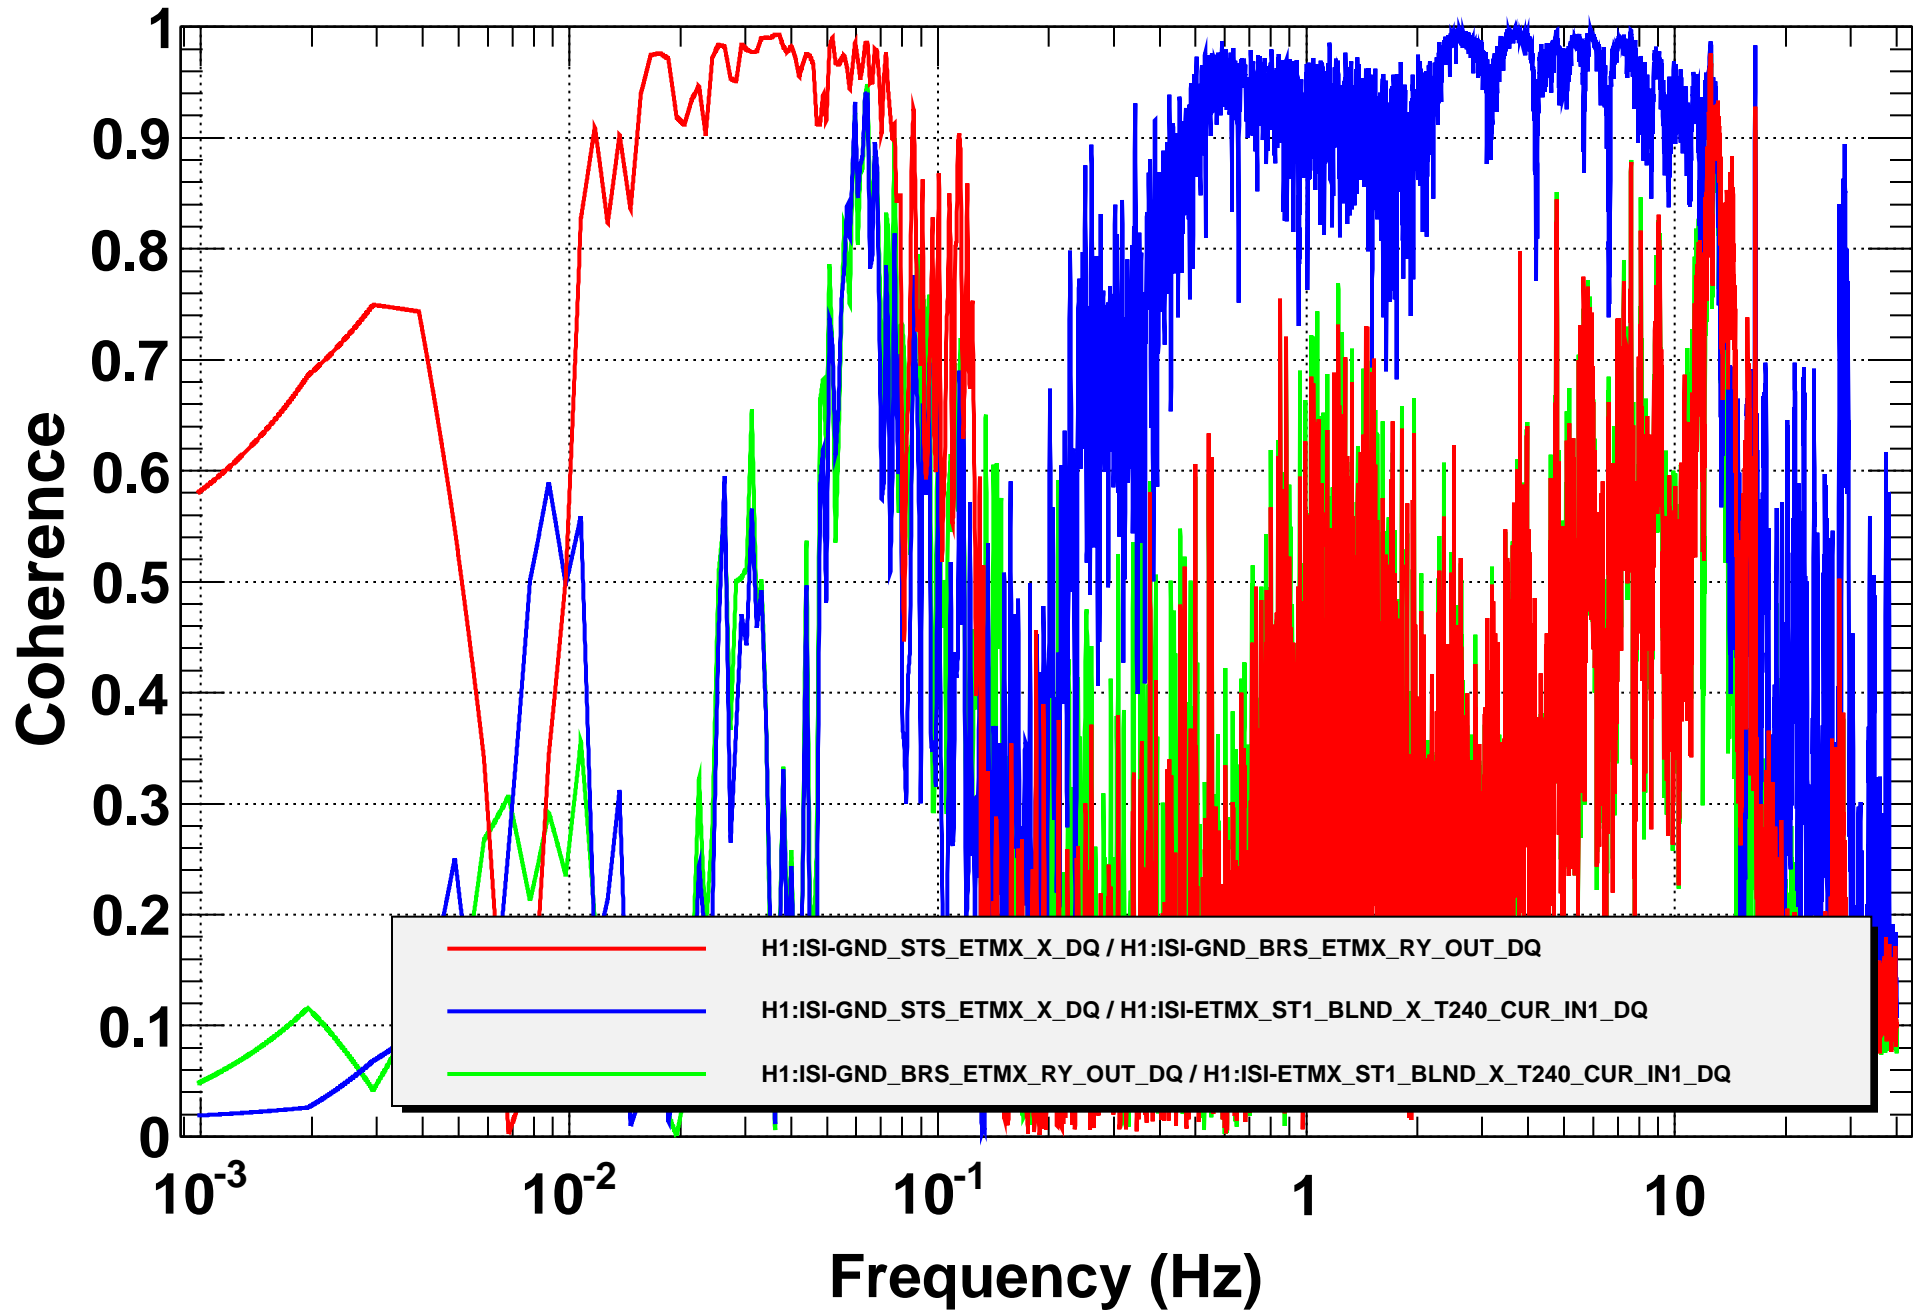

Amplitude Spectral Density

T0=07/11/2014 02:18:00

Avg=10/Bin=4L

BW=0.00146479

Coherence

T0=07/11/2014 02:18:00

Avg=10/Bin=4L

BW=0.00146479