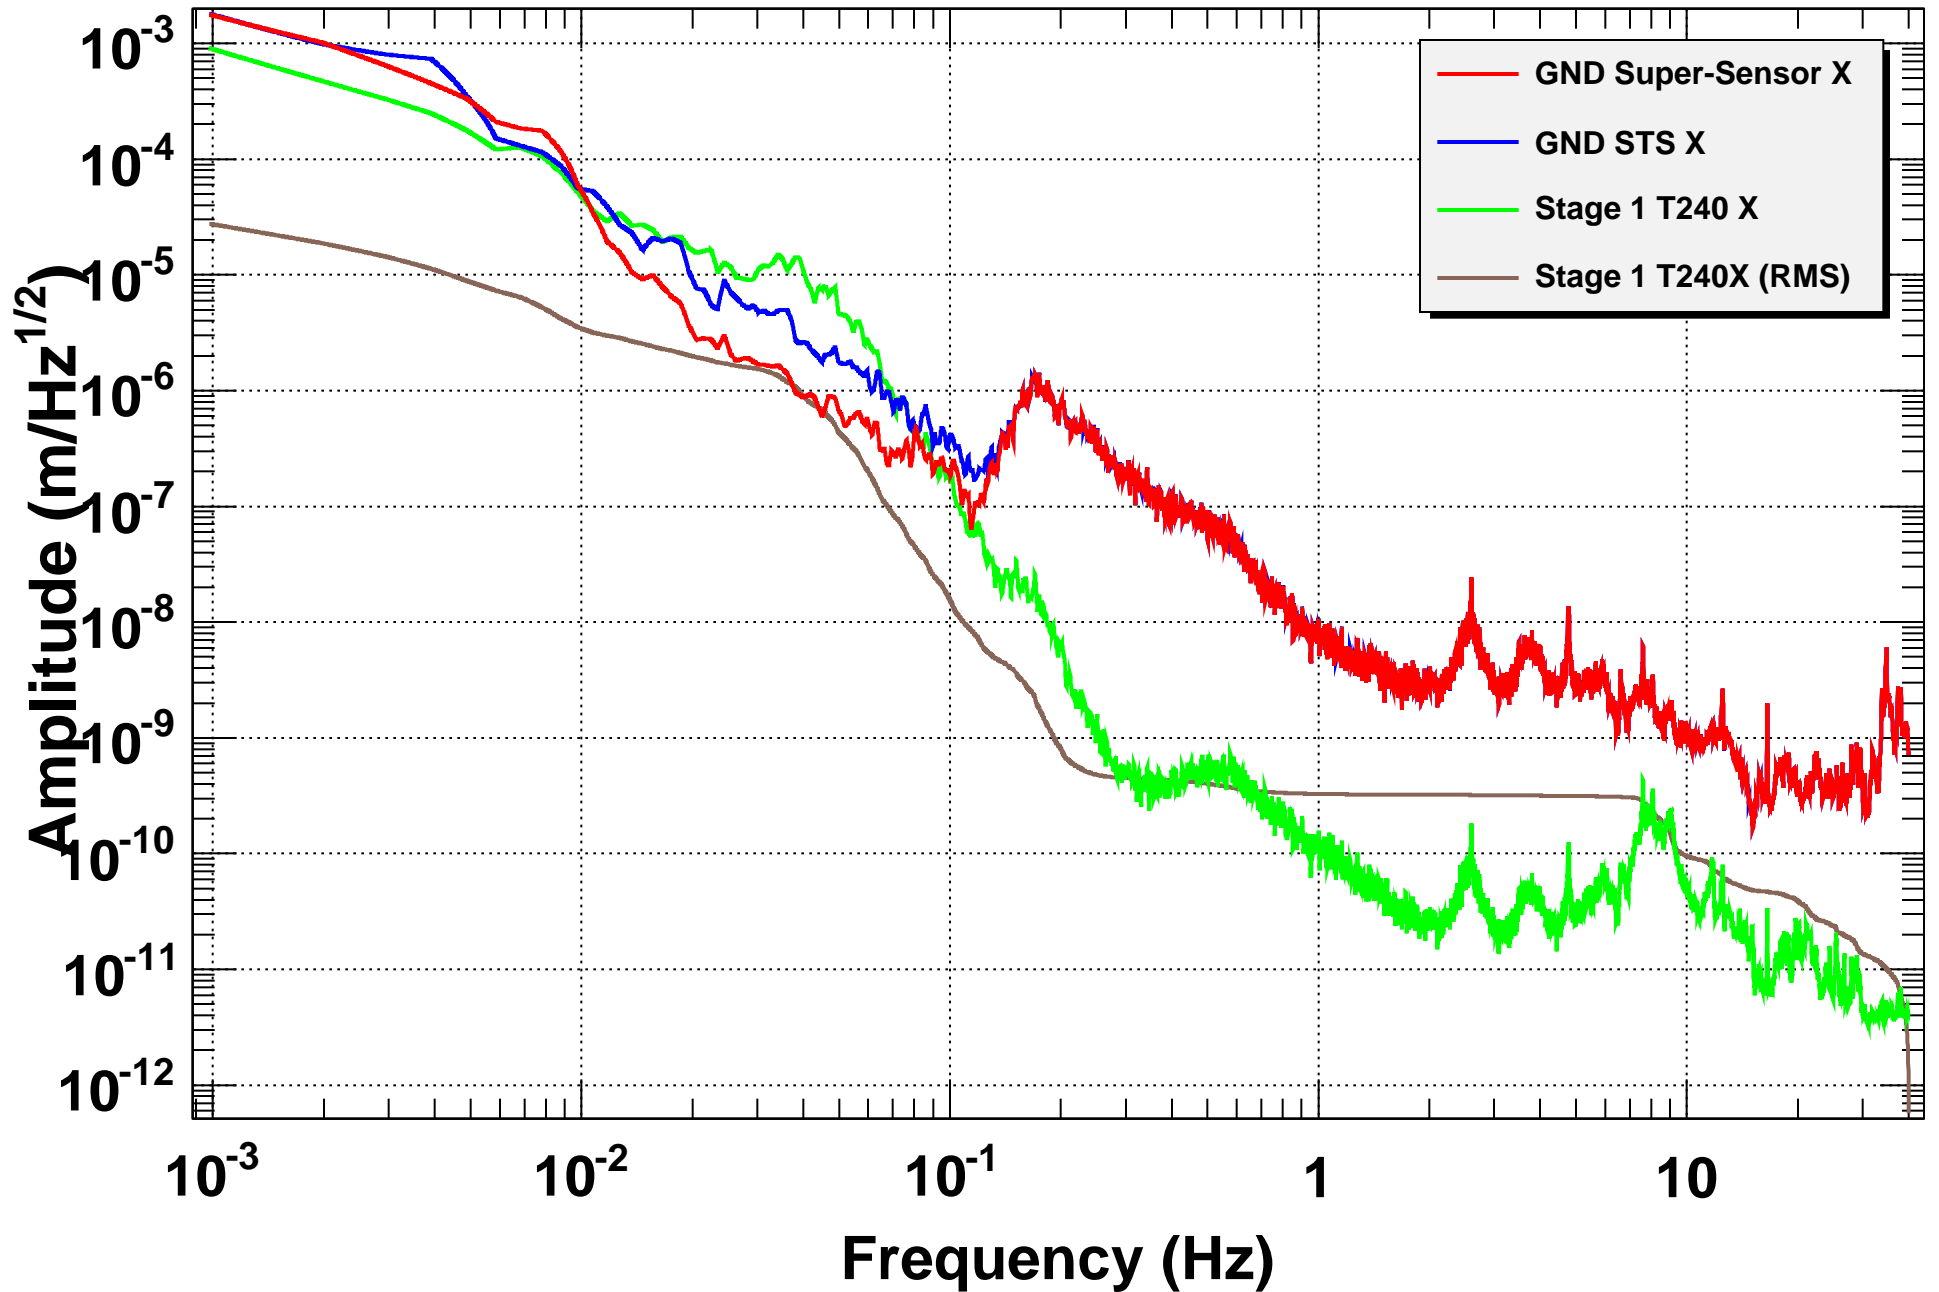

Amplitude Spectral Density

T0=07/11/2014 02:18:00

Avg=10/Bin=4L

BW=0.00146479

Coherence

T0=07/11/2014 02:18:00

Avg=10/Bin=4L

BW=0.00146479