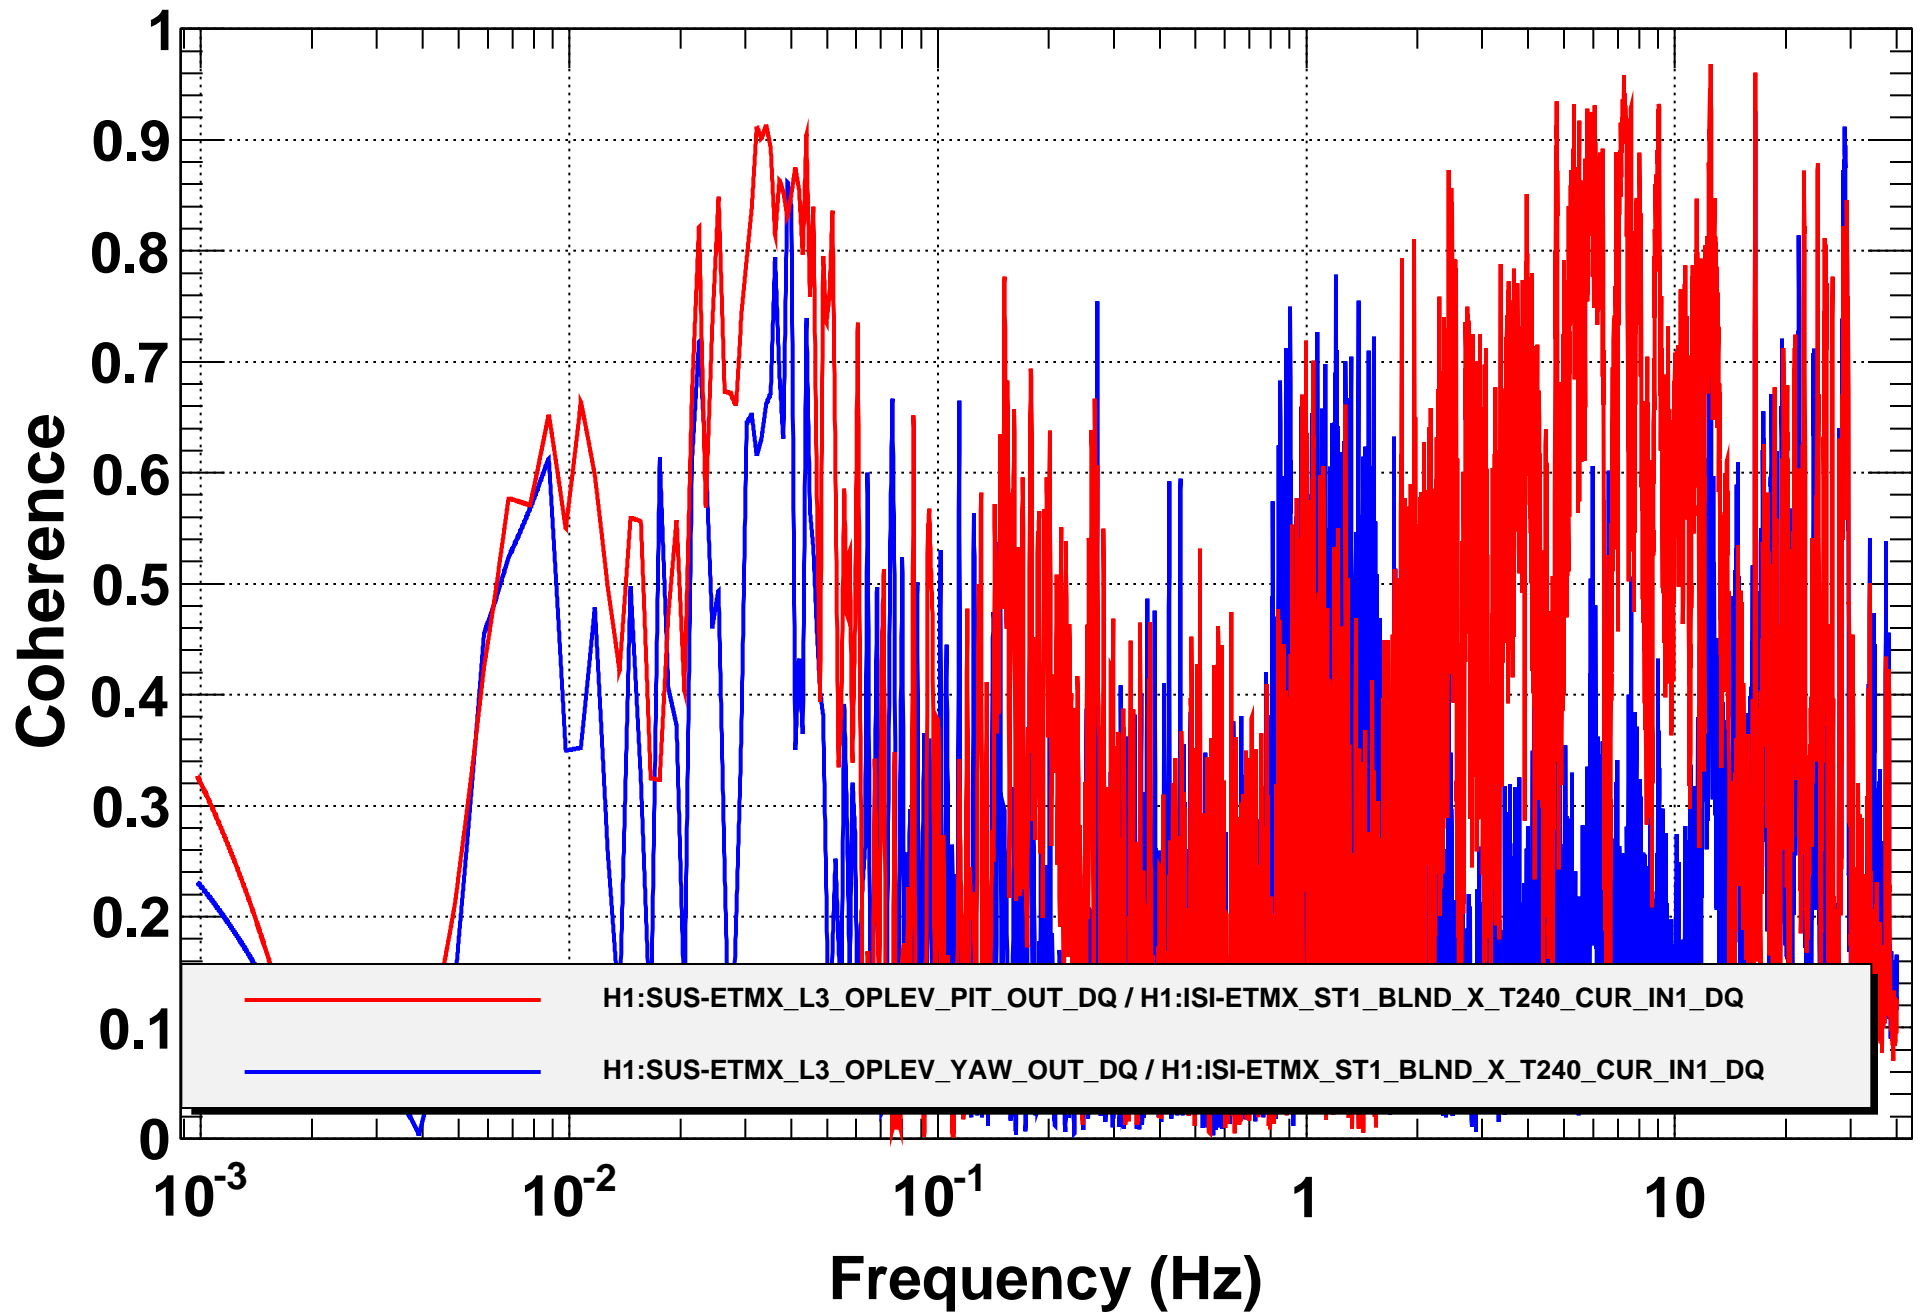

Amplitude Spectral Density

T0=07/11/2014 02:18:00

Avg=10/Bin=4L

BW=0.00146479

Coherence

T0=07/11/2014 02:18:00

Avg=10/Bin=4L

BW=0.00146479