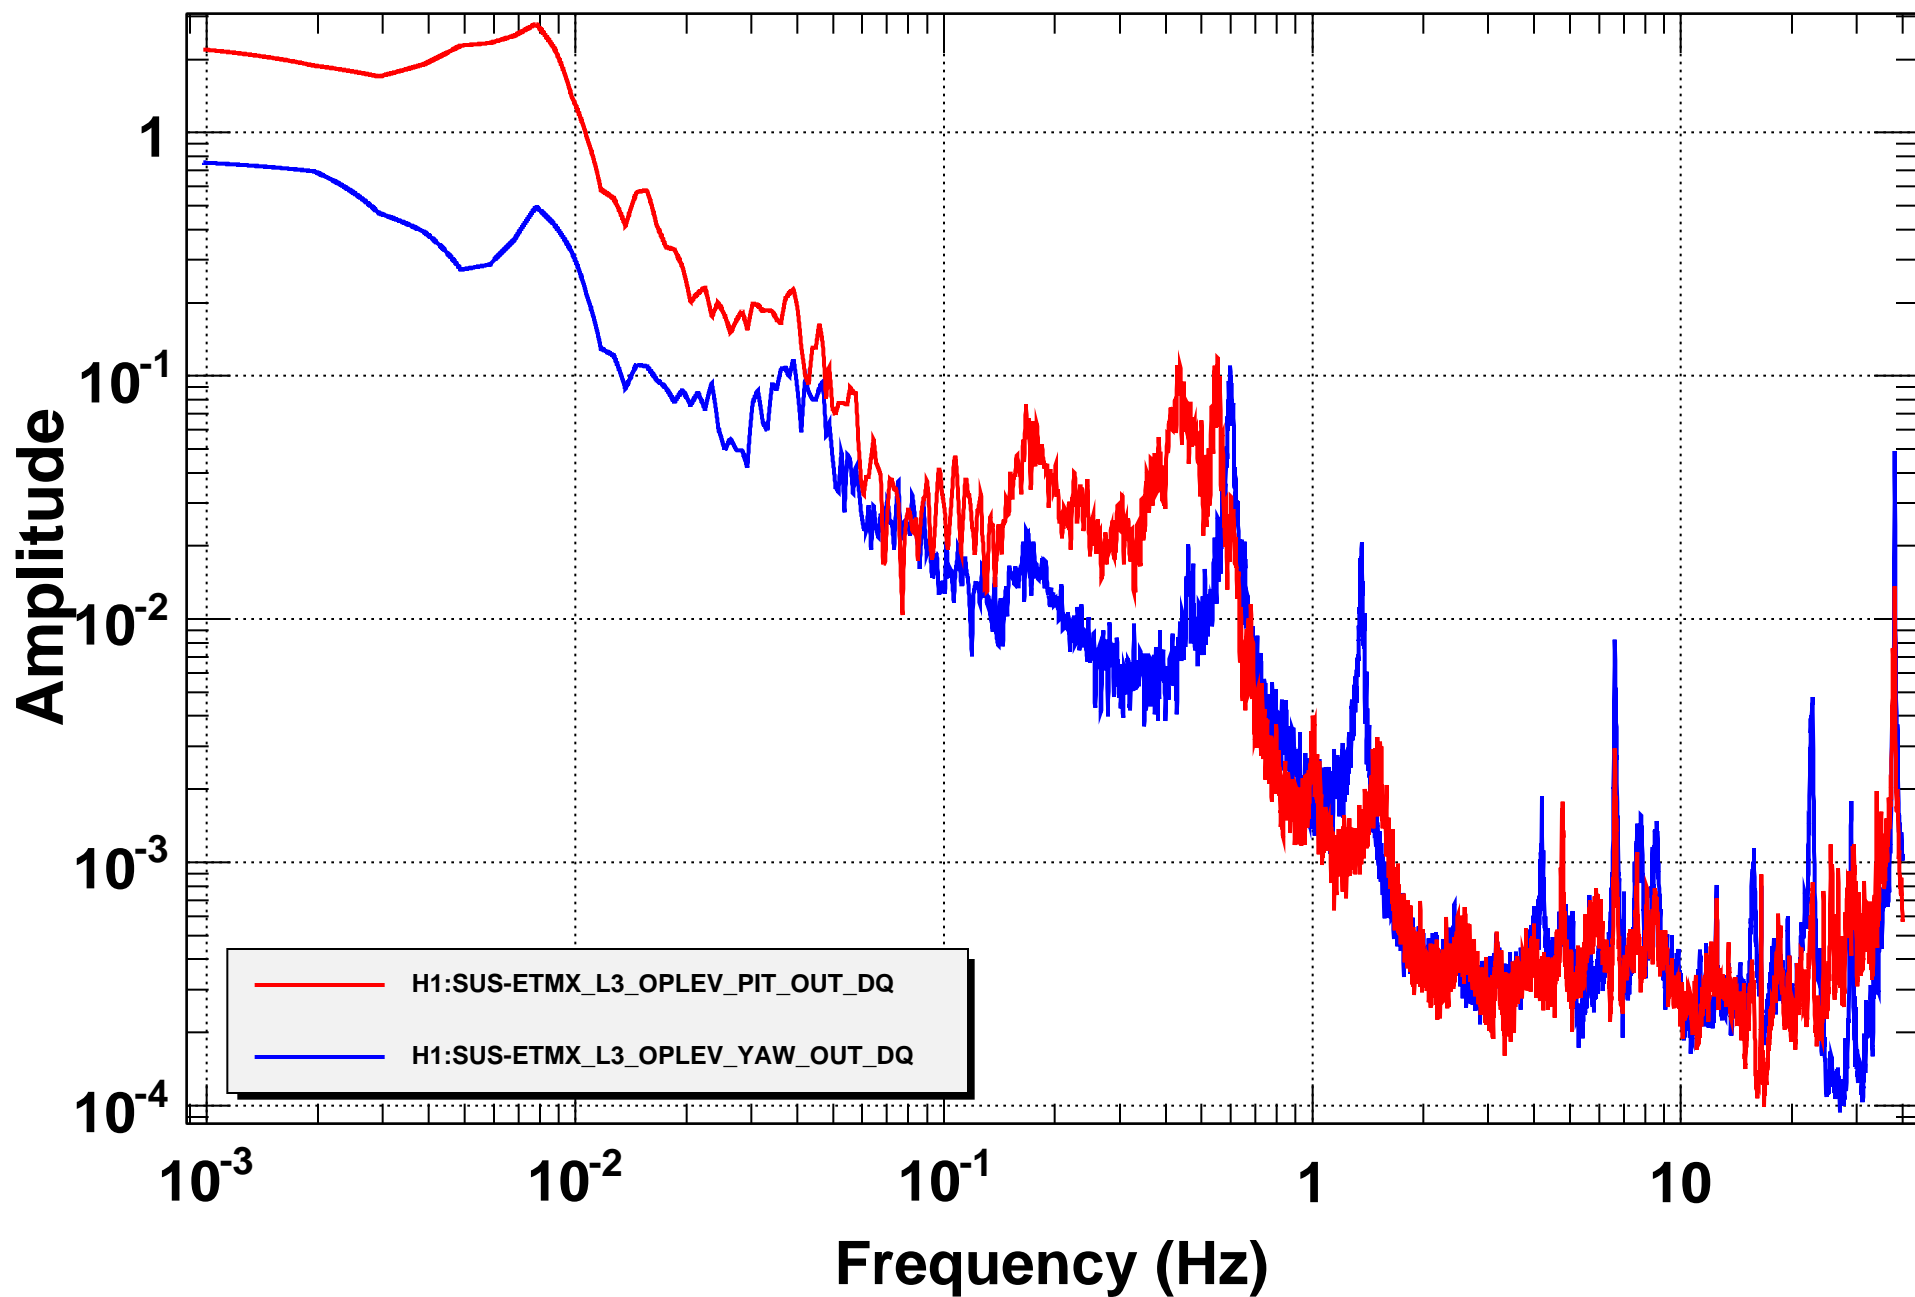

Amplitude Spectral Density

T0=07/11/2014 02:18:00

Avg=10/Bin=4L

BW=0.00146479

Coherence

T0=07/11/2014 02:18:00

Avg=10/Bin=4L

BW=0.00146479