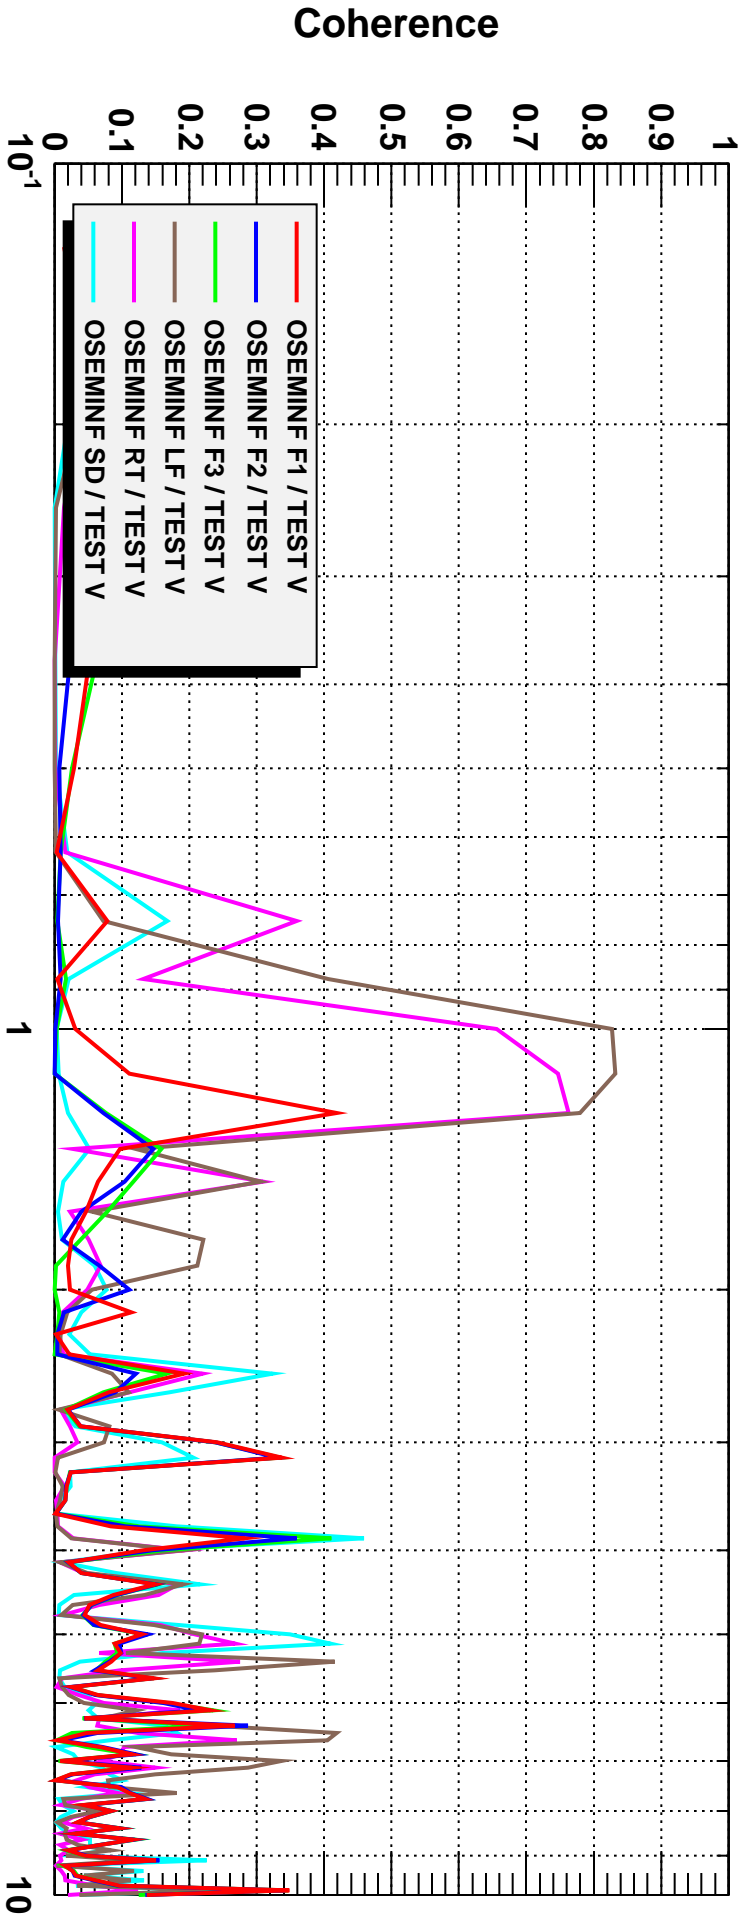

**OSEM Diagonalization, Vertical -- 1.1 Hz Drive**

T0=01/10/2011 01:17:19

Avg=10

BW=0.187499

# Coherence

T0=01/10/2011 01:17:19

Avg=10

BW=0.187499