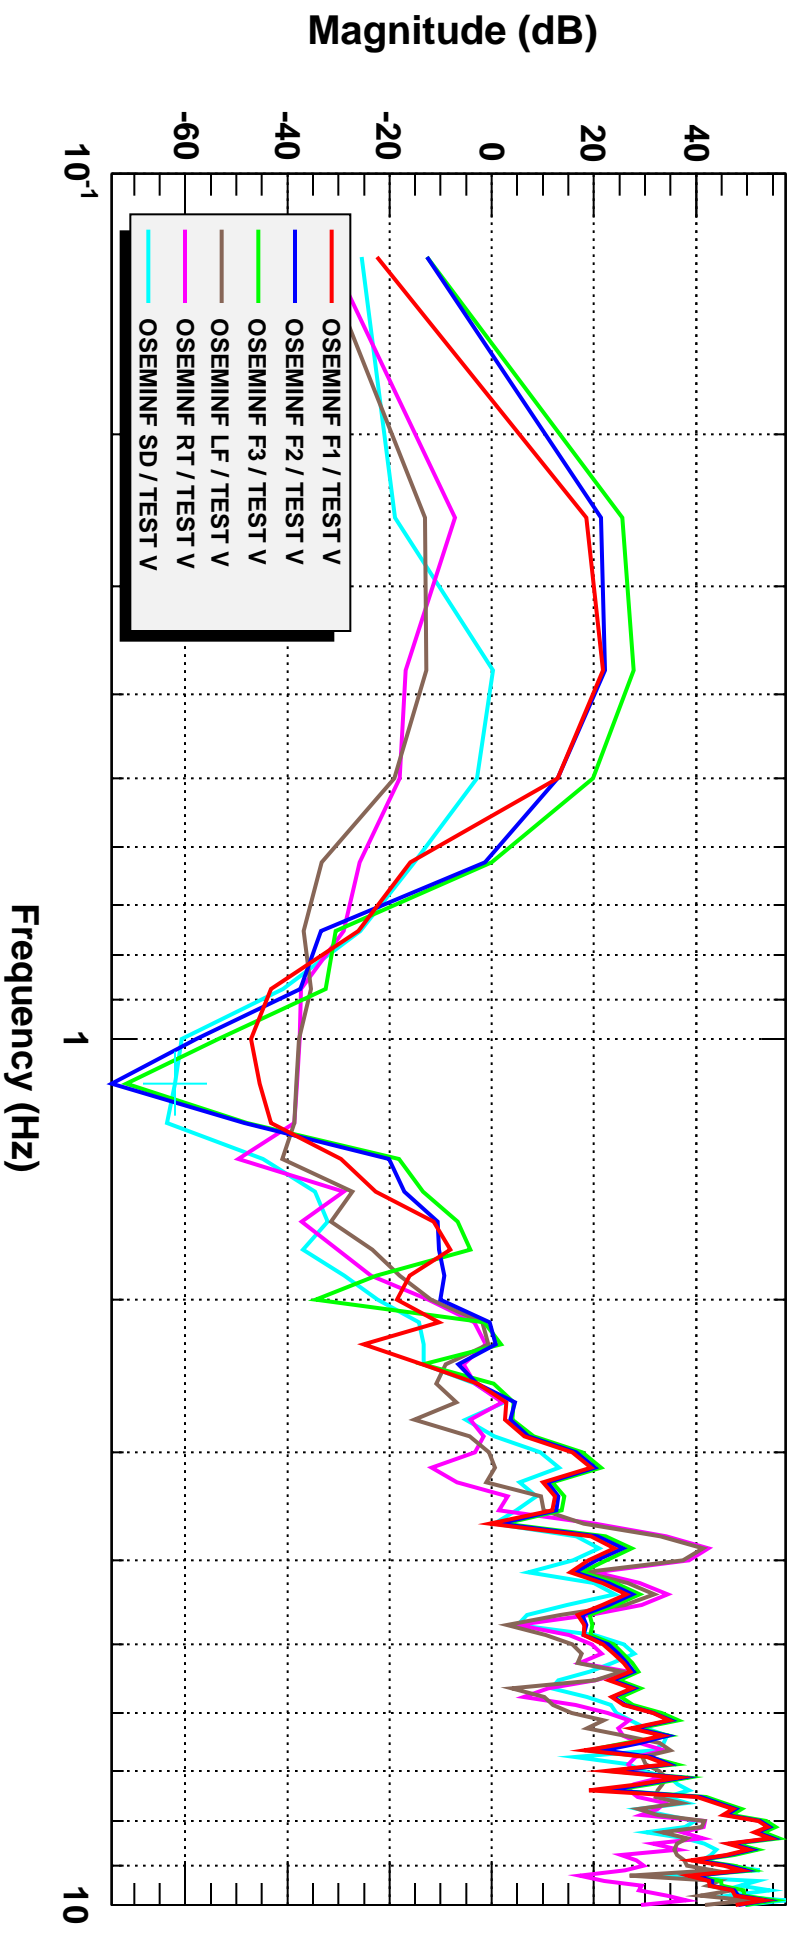

**OSEM Diagonalization, Vertical -- 1.1 Hz Drive**

T0=01/10/2011 01:17:19

Avg=10

BW=0.187499

# Coherence

T0=01/10/2011 01:17:19

Avg=10

BW=0.187499