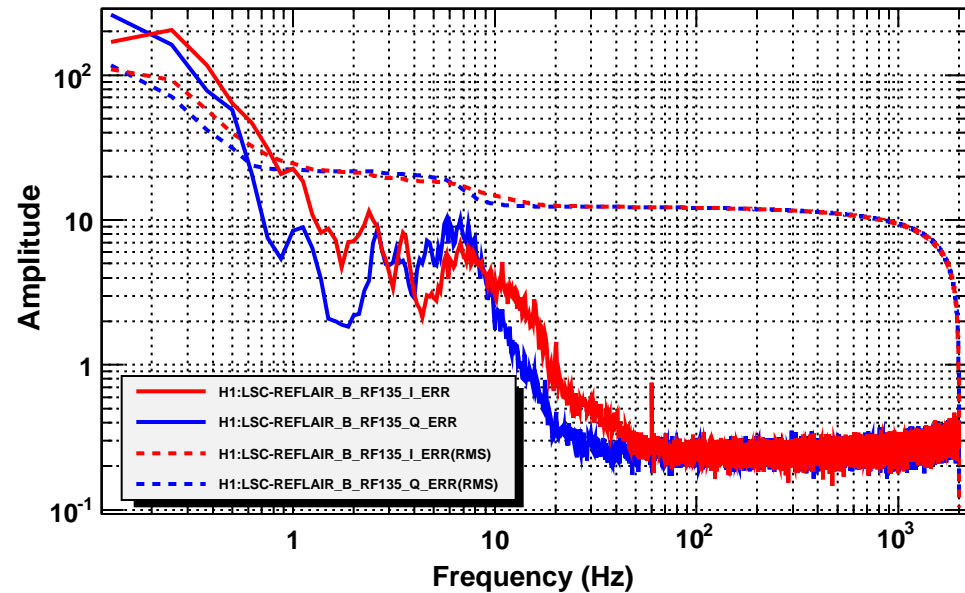

Power spectrum

T0=08/11/2014 02:05:52

Avg=25

BW=0.187497

Power spectrum

T0=08/11/2014 02:05:52

Avg=25

BW=0.187497