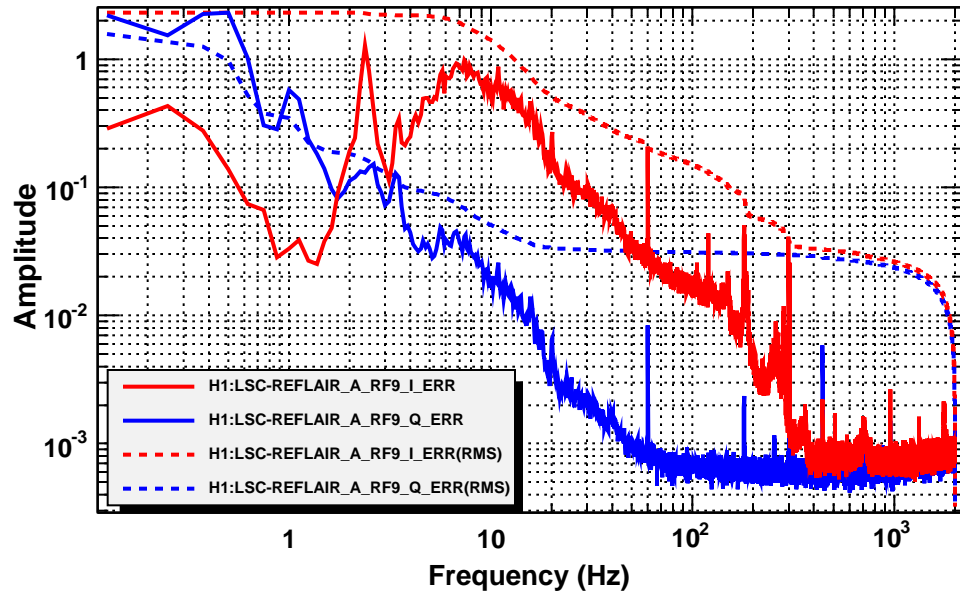

Power spectrum

T0=08/11/2014 02:05:52

Avg=25

BW=0.187497

Power spectrum

T0=08/11/2014 02:05:52

Avg=25

BW=0.187497