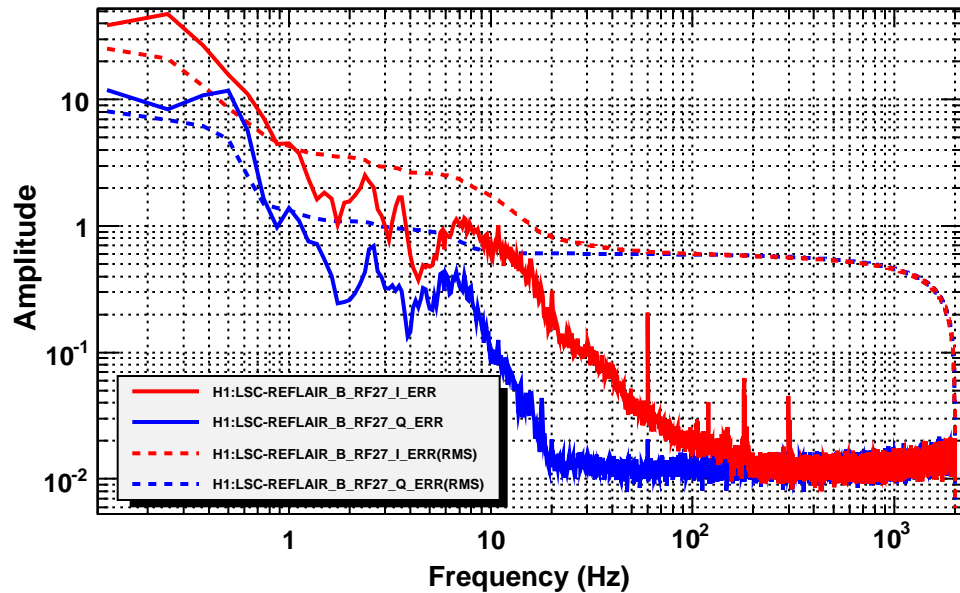

Power spectrum

T0=08/11/2014 02:05:52

Avg=25

BW=0.187497

Power spectrum

T0=08/11/2014 02:05:52

Avg=25

BW=0.187497