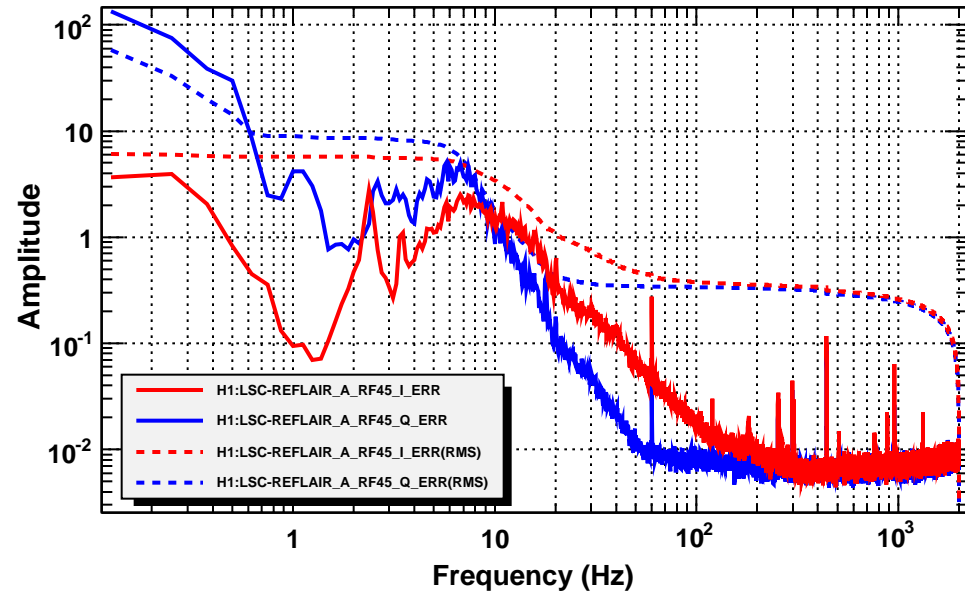

Power spectrum

T0=08/11/2014 02:05:52

Avg=25

BW=0.187497

Power spectrum

T0=08/11/2014 02:05:52

Avg=25

BW=0.187497