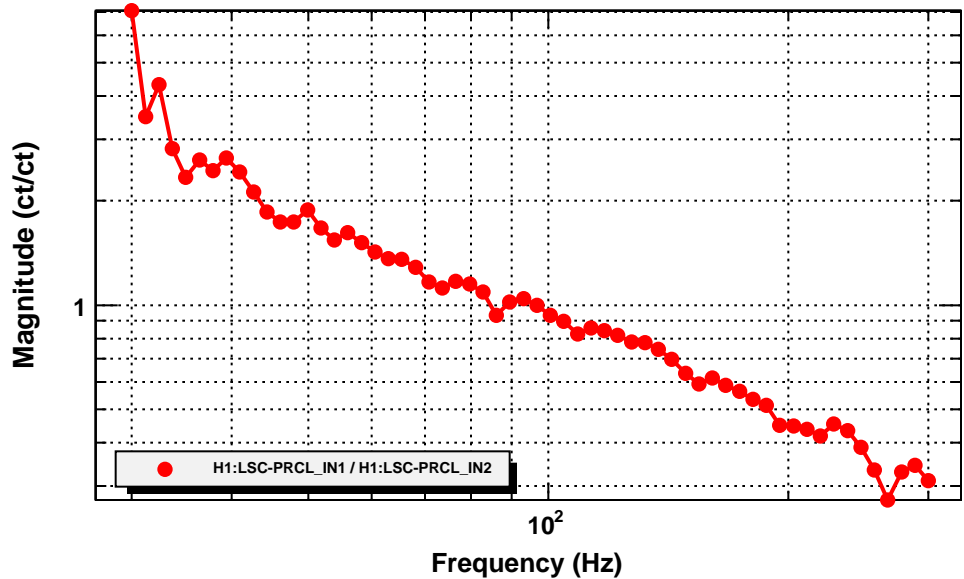

PRCL OLTF

T0=09/11/2014 01:22:29.200195

Avg=6

PRCL OLTF

T0=09/11/2014 01:22:29.200195

Avg=6

PRCL OTLF

T0=09/11/2014 01:22:29.200195

Avg=6

MICH OLTf

T0=09/11/2014 02:24:18.200195

Avg=40

MICH OLTf

T0=09/11/2014 02:24:18.200195

Avg=40

MICH OLTf

T0=09/11/2014 02:24:18.200195

Avg=40

SRCL OLTF

T0=09/11/2014 02:14:51.200195

Avg=7

Coherence function

T0=09/11/2014 02:14:51.200195

Avg=7

Transfer function

T0=09/11/2014 02:14:51.200195

Avg=7