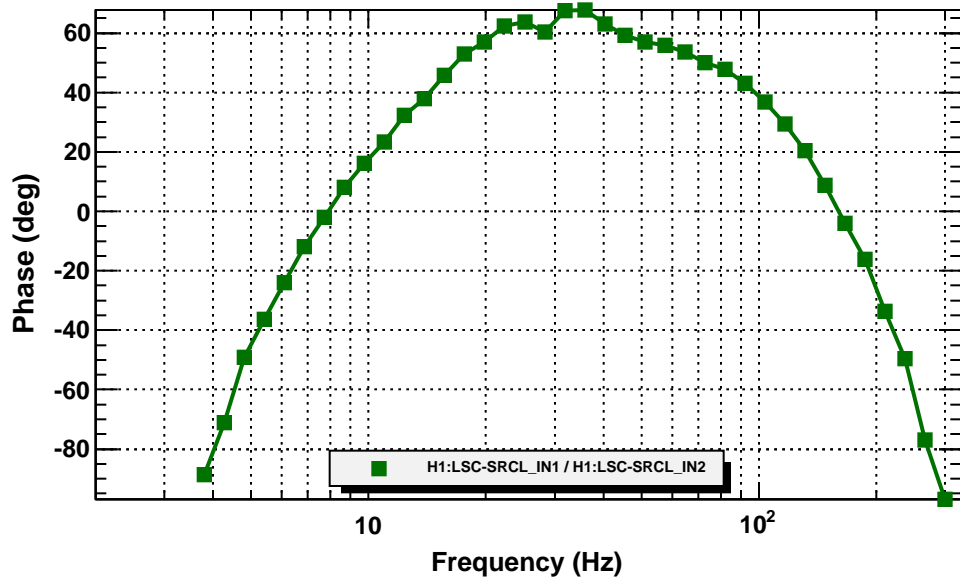

T0=09/11/2014 02:24:18.200195

Avg=40

SRCL OLTF

T0=09/11/2014 02:14:51.200195

Avg=7

Coherence function

T0=09/11/2014 02:14:51.200195

Avg=7

Transfer function

T0=09/11/2014 02:14:51.200195

Avg=7