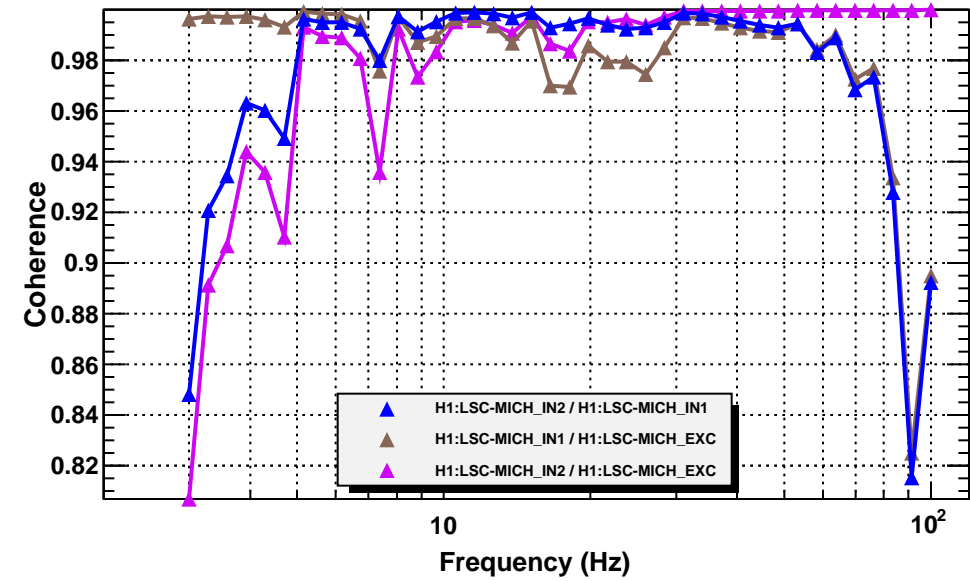

PRCL OLTF

T0=09/11/2014 01:22:29.200195

Avg=6

PRCL OLTF

T0=09/11/2014 01:22:29.200195

Avg=6

PRCL OTLF

T0=09/11/2014 01:22:29.200195

Avg=6

MICH OLTf

T0=09/11/2014 02:24:18.200195

Avg=40

MICH OLTf

T0=09/11/2014 02:24:18.200195

Avg=40

MICH OLTf

T0=09/11/2014 02:24:18.200195

Avg=40

SRCL OLTF

T0=09/11/2014 02:14:51.200195

Avg=7

Coherence function

T0=09/11/2014 02:14:51.200195

Avg=7

Transfer function

T0=09/11/2014 02:14:51.200195

Avg=7