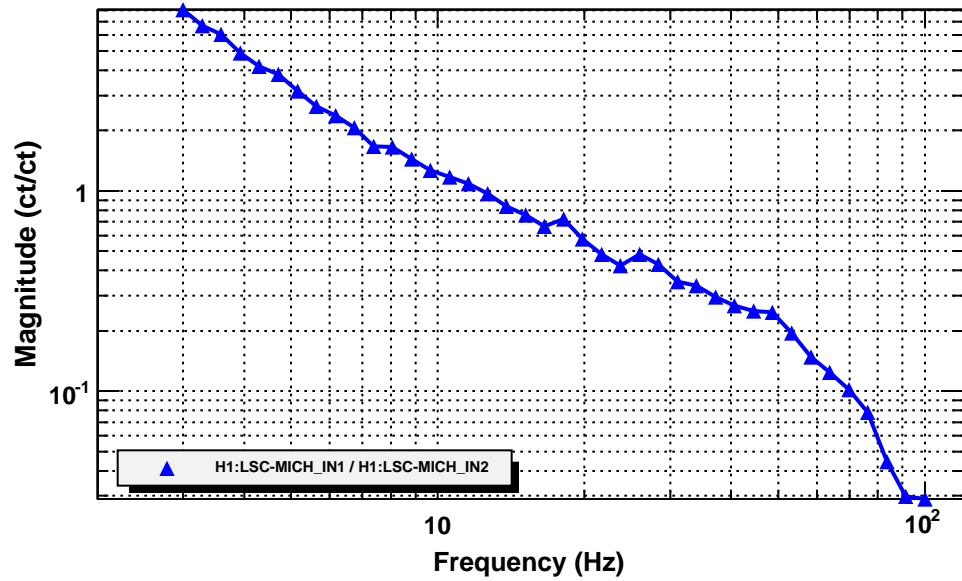

MICH OLTf

T0=09/11/2014 02:24:18.200195

Avg=40