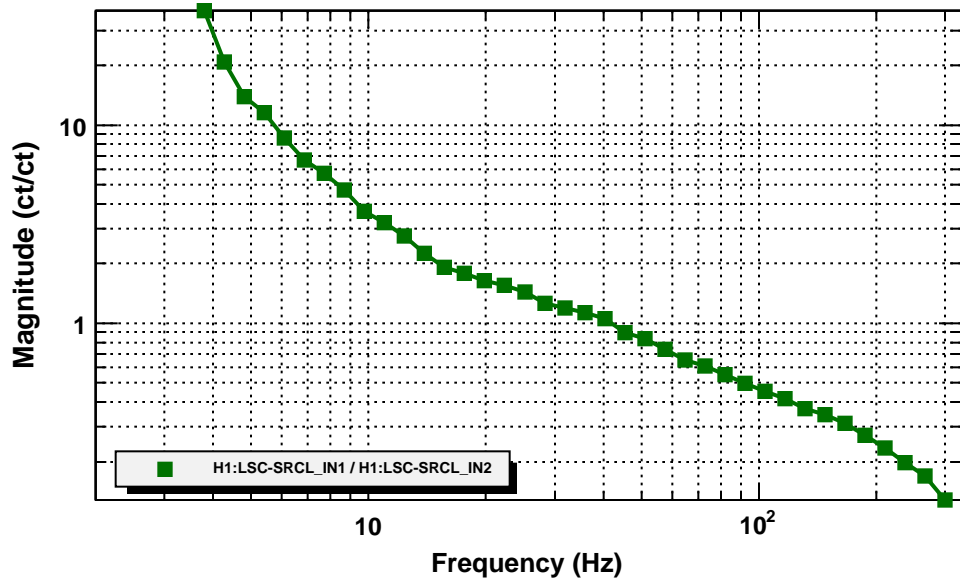

Avg=6

MICH OLTf

T0=09/11/2014 02:24:18.200195

Avg=40

MICH OLTf

T0=09/11/2014 02:24:18.200195

Avg=40

MICH OLTf

T0=09/11/2014 02:24:18.200195

Avg=40

SRCL OLTF

T0=09/11/2014 02:14:51.200195

Avg=7

Coherence function

T0=09/11/2014 02:14:51.200195

Avg=7

Transfer function

T0=09/11/2014 02:14:51.200195

Avg=7