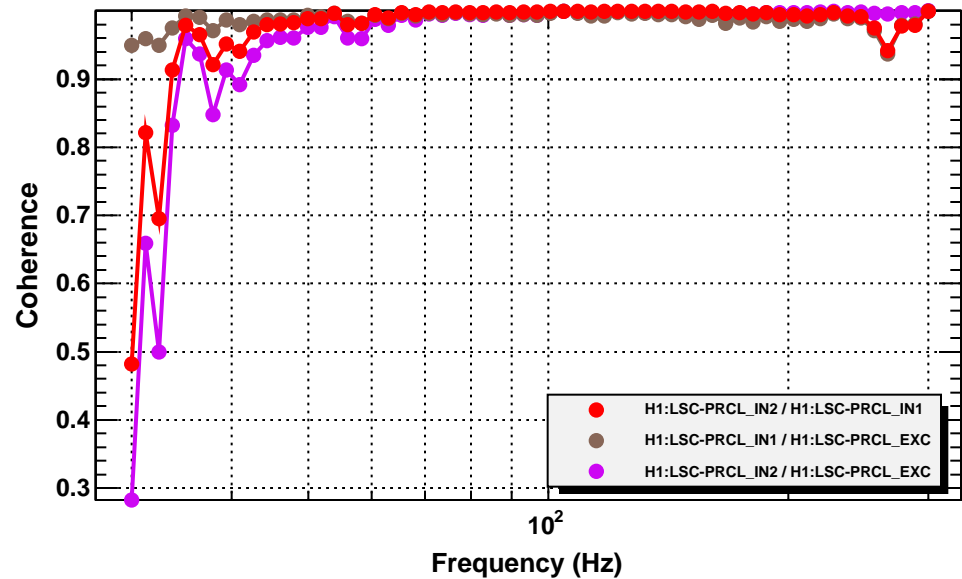

PRCL OLTF

T0=09/11/2014 01:22:29.200195

Avg=6

PRCL OLTF

T0=09/11/2014 01:22:29.200195

Avg=6

PRCL OTLF

T0=09/11/2014 01:22:29.200195

Avg=6

MICH OLTf

T0=09/11/2014 02:24:18.200195

Avg=40

MICH OLTf

T0=09/11/2014 02:24:18.200195

Avg=40

MICH OLTf

T0=09/11/2014 02:24:18.200195

Avg=40

SRCL OLTF

T0=09/11/2014 02:14:51.200195

Avg=7

Coherence function

T0=09/11/2014 02:14:51.200195

Avg=7

Transfer function

T0=09/11/2014 02:14:51.200195

Avg=7