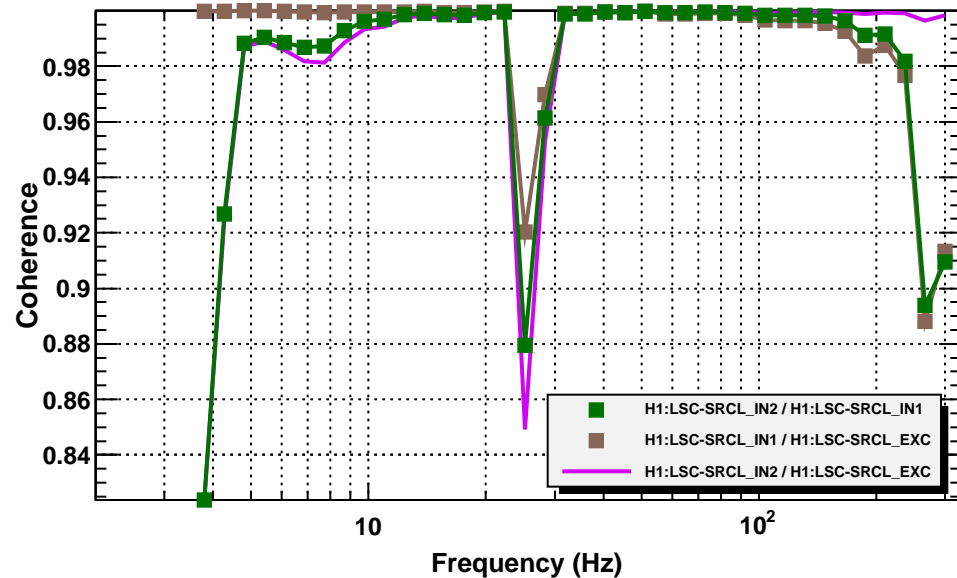

T0=09/11/2014 02:24:18.200195

Avg=40

SRCL OLTF

T0=09/11/2014 02:14:51.200195

Avg=7

Coherence function

T0=09/11/2014 02:14:51.200195

Avg=7

Transfer function

T0=09/11/2014 02:14:51.200195

Avg=7