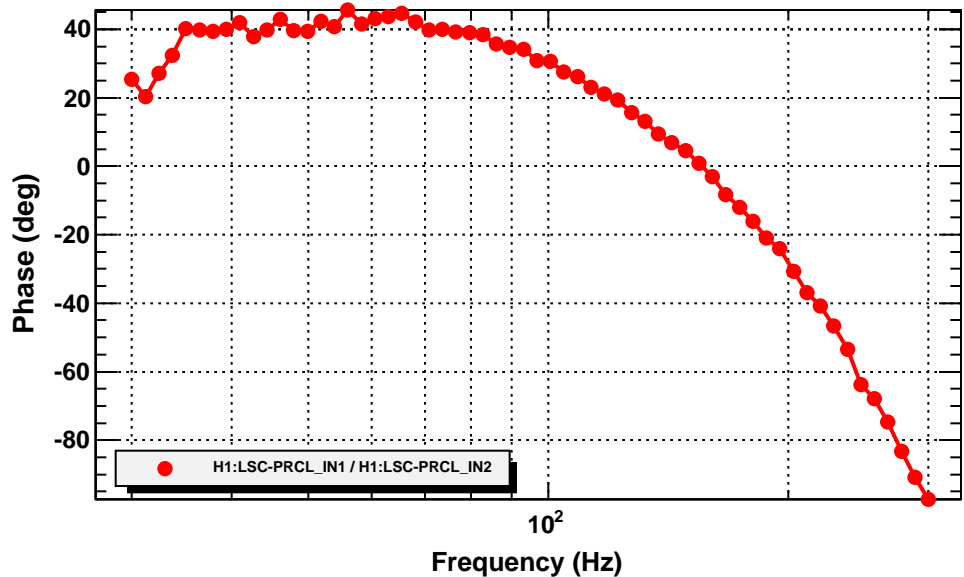

PRCL OLTF

T0=09/11/2014 01:22:29.200195

Avg=6

PRCL OLTF

T0=09/11/2014 01:22:29.200195

Avg=6

PRCL OTLF

T0=09/11/2014 01:22:29.200195

T0=09/11/2014 02:24:18.200195

Avg=40

SRCL OLTF

T0=09/11/2014 02:14:51.200195

Avg=7

Coherence function

T0=09/11/2014 02:14:51.200195

Avg=7

Transfer function

T0=09/11/2014 02:14:51.200195

Avg=7