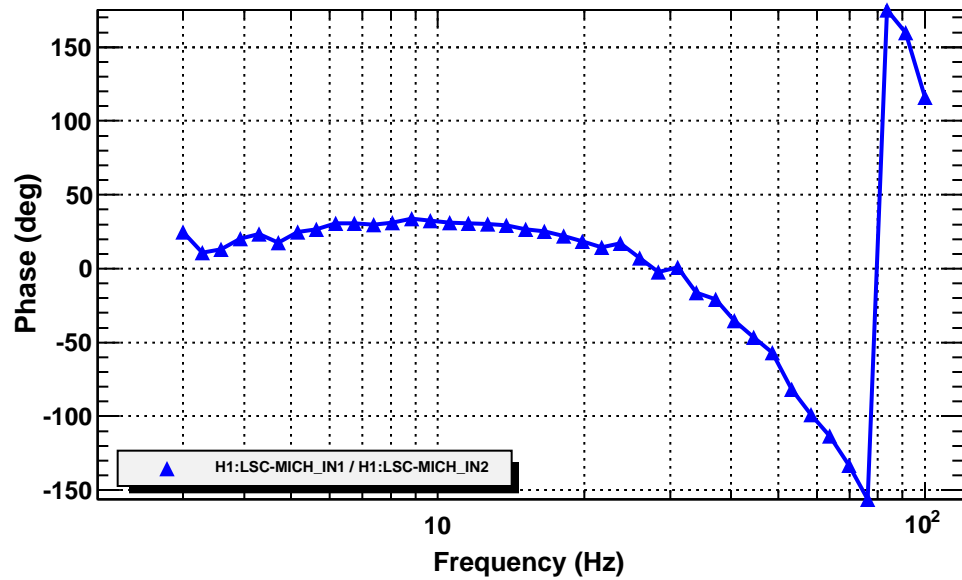

Avg=6

MICH OLTf

T0=09/11/2014 02:24:18.200195

Avg=40

MICH OLTf

T0=09/11/2014 02:24:18.200195

Avg=40

MICH OLTf

T0=09/11/2014 02:24:18.200195

Avg=40

SRCL OLTF

T0=09/11/2014 02:14:51.200195

Avg=7

Coherence function

T0=09/11/2014 02:14:51.200195

Avg=7

Transfer function

T0=09/11/2014 02:14:51.200195

Avg=7