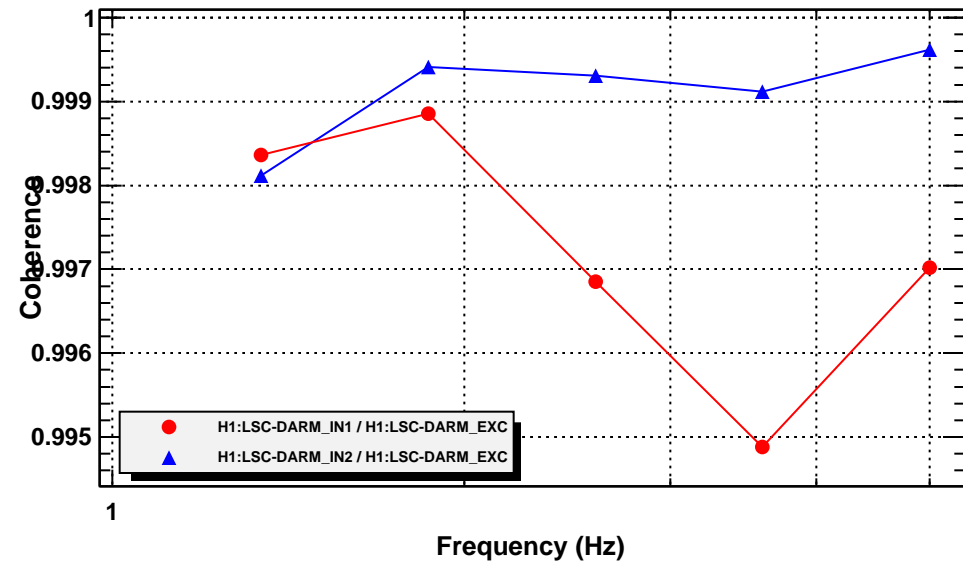

Transfer function

T0=11/11/2014 07:54:05.40625

Avg=10

Coherence function

T0=11/11/2014 07:54:05.40625

Avg=10

Transfer function

T0=11/11/2014 07:54:05.40625

Avg=10