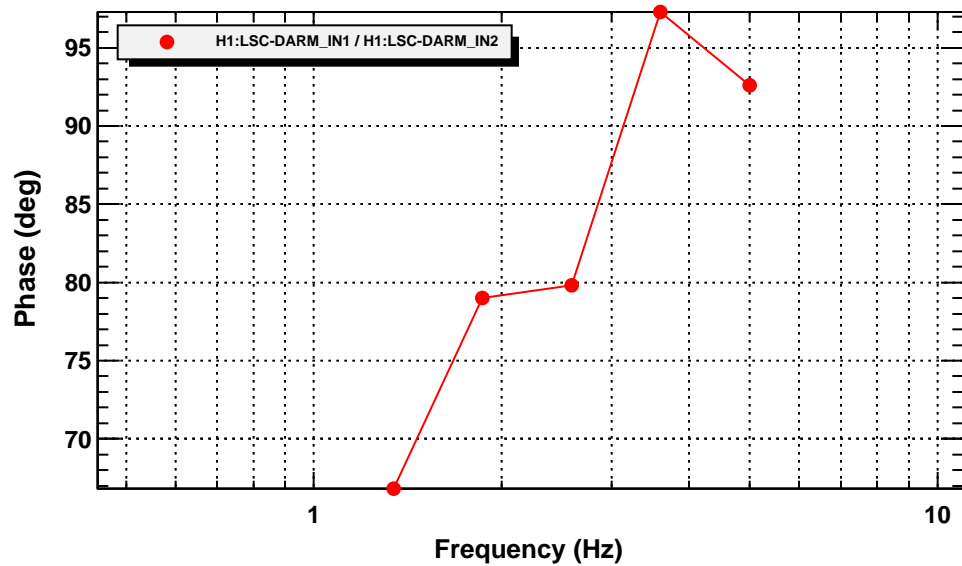

Transfer function

T0=11/11/2014 07:54:05.40625

Avg=10

Coherence function

T0=11/11/2014 07:54:05.40625

Avg=10

Transfer function

T0=11/11/2014 07:54:05.40625

Avg=10