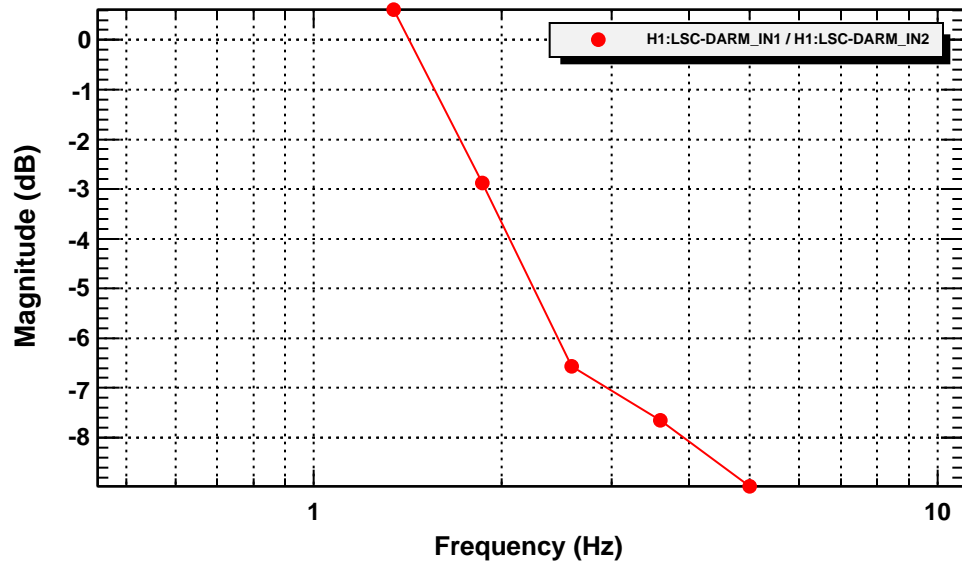

Transfer function

T0=11/11/2014 07:54:05.40625

Avg=10

Coherence function

T0=11/11/2014 07:54:05.40625

Avg=10

Transfer function

T0=11/11/2014 07:54:05.40625

Avg=10