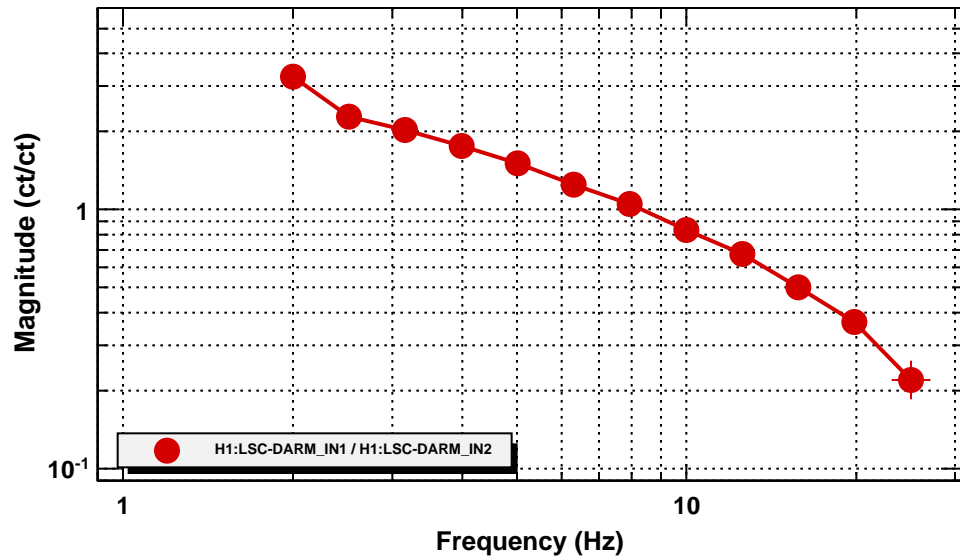

ALS DIFF OLTF

T0=13/11/2014 04:52:09.601562

Avg=12

ALS DIFF OLTF

T0=13/11/2014 04:52:09.601562

Avg=12

ALS DIFF OLTF

T0=13/11/2014 04:52:09.601562

Avg=12