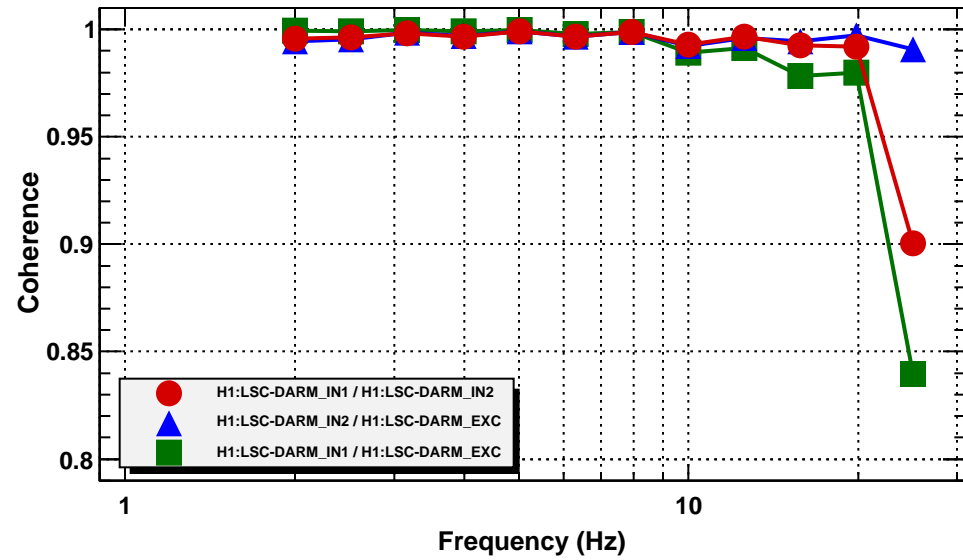

ALS DIFF OLTF

T0=13/11/2014 04:52:09.601562

Avg=12

ALS DIFF OLTF

T0=13/11/2014 04:52:09.601562

Avg=12

ALS DIFF OLTF

T0=13/11/2014 04:52:09.601562

Avg=12