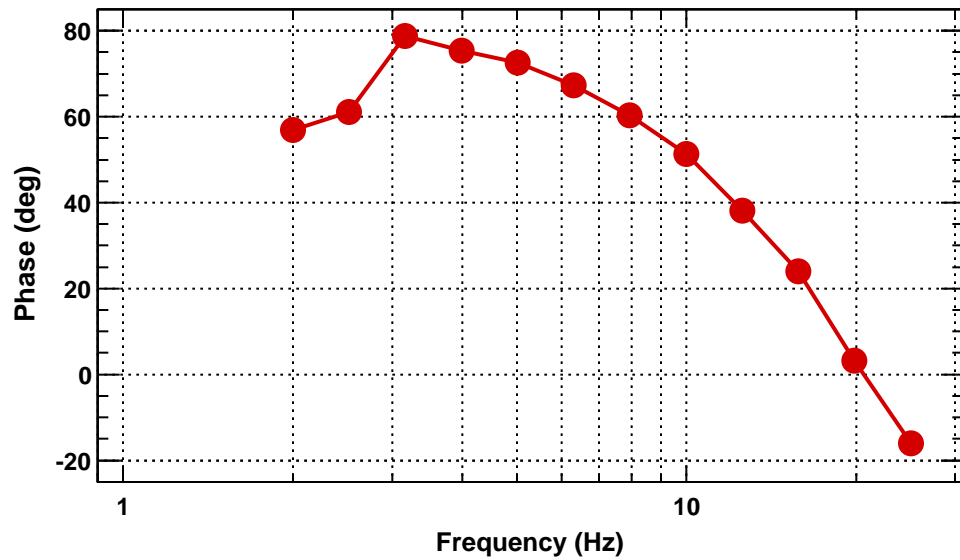

ALS DIFF OLTF

T0=13/11/2014 04:52:09.601562

Avg=12

ALS DIFF OLTF

T0=13/11/2014 04:52:09.601562

Avg=12

ALS DIFF OLTF

T0=13/11/2014 04:52:09.601562

Avg=12