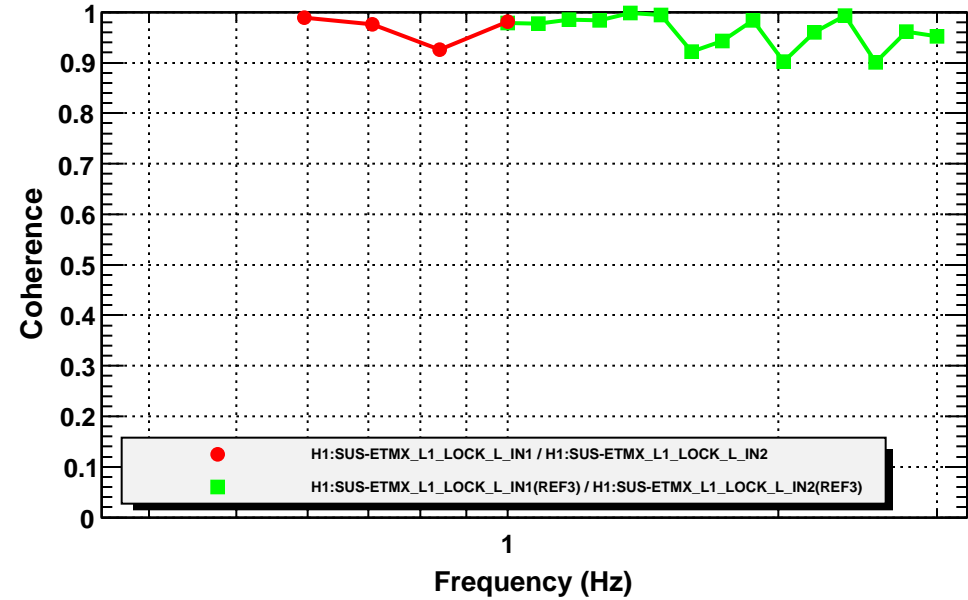

Transfer function

*T0=13/11/2014 04:08:02

*Avg=4

Coherence function

*T0=13/11/2014 04:08:02

*Avg=4

Transfer function

*T0=13/11/2014 04:08:02

*Avg=4