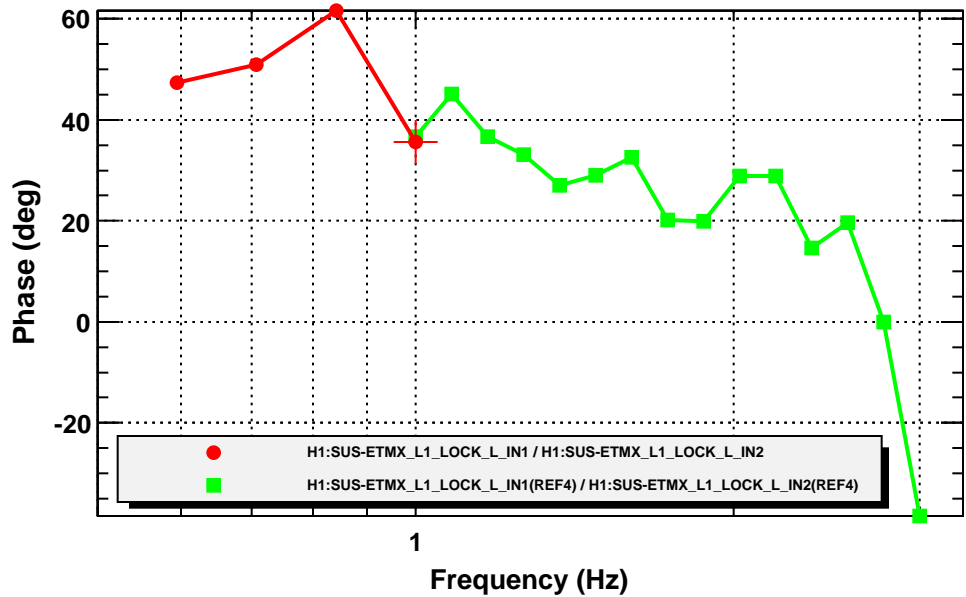

Transfer function

*T0=13/11/2014 04:08:02

*Avg=4

Coherence function

*T0=13/11/2014 04:08:02

*Avg=4

Transfer function

*T0=13/11/2014 04:08:02

*Avg=4