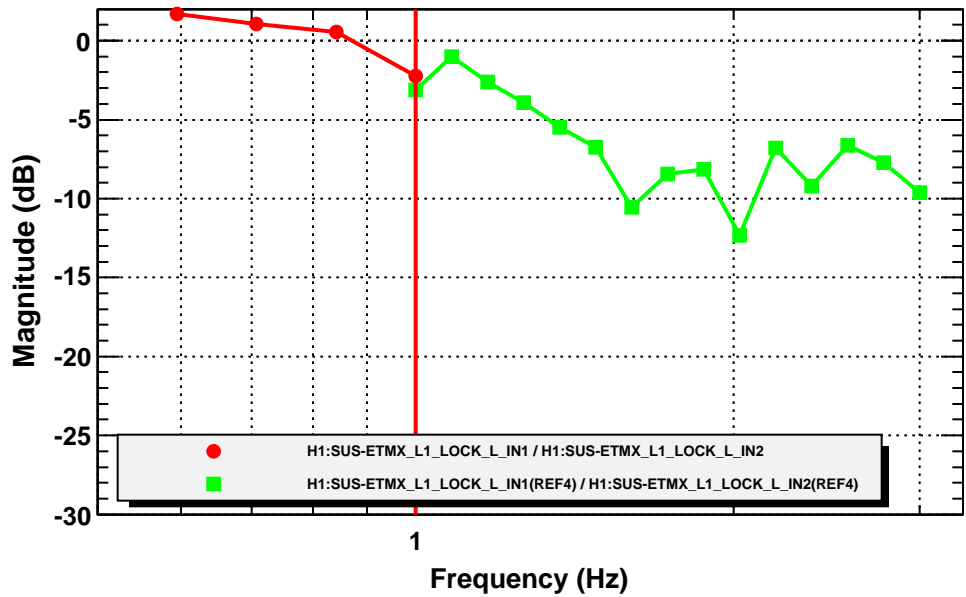

Transfer function

*T0=13/11/2014 04:08:02

*Avg=4

Coherence function

*T0=13/11/2014 04:08:02

*Avg=4

Transfer function

*T0=13/11/2014 04:08:02

*Avg=4