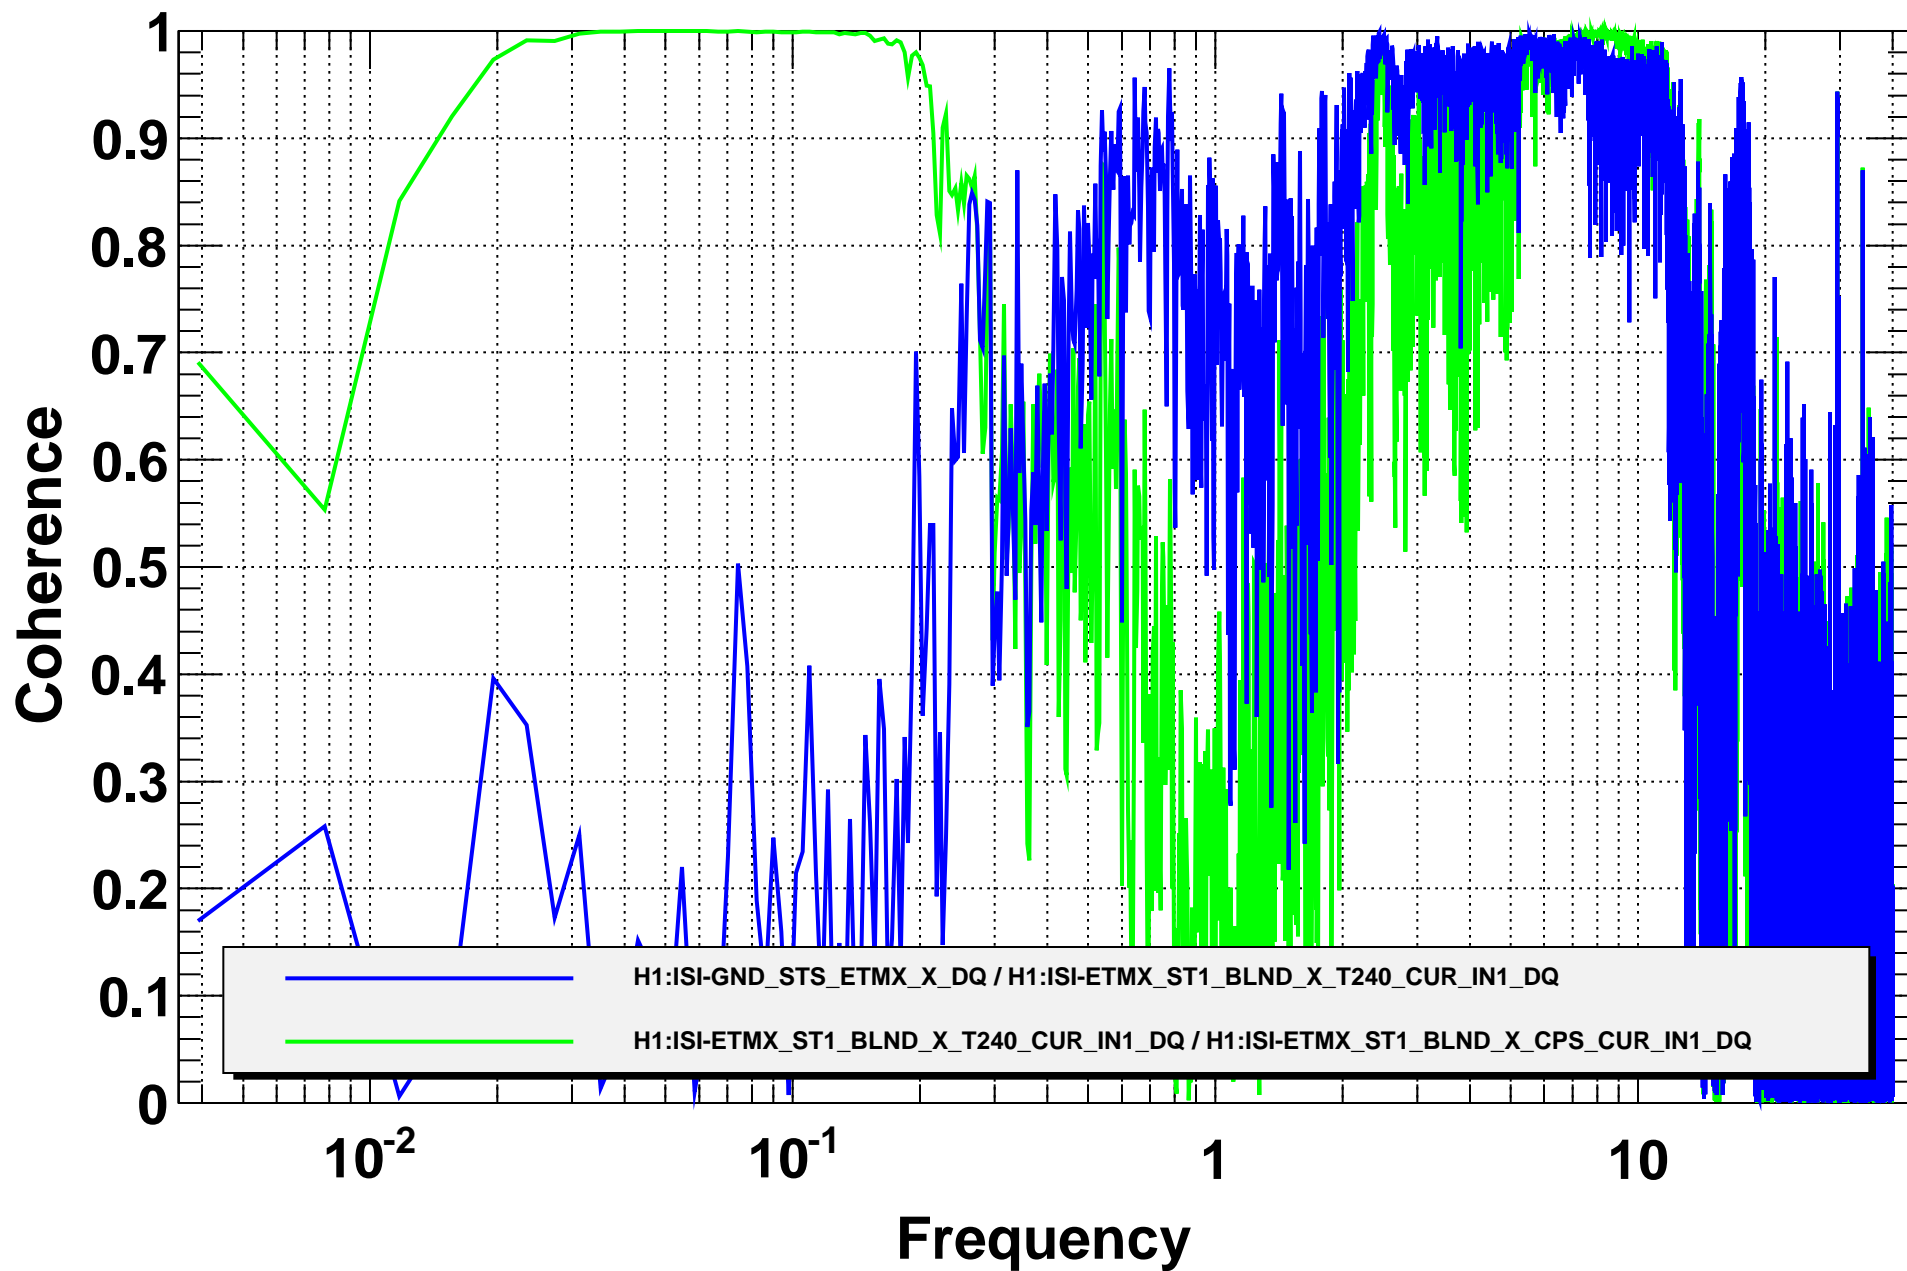

# Amplitude Spectral Density

T0=18/11/2014 23:35:00

Avg=10

BW=0.00585933

# Coherence

T0=18/11/2014 23:35:00

Avg=10

BW=0.00585933