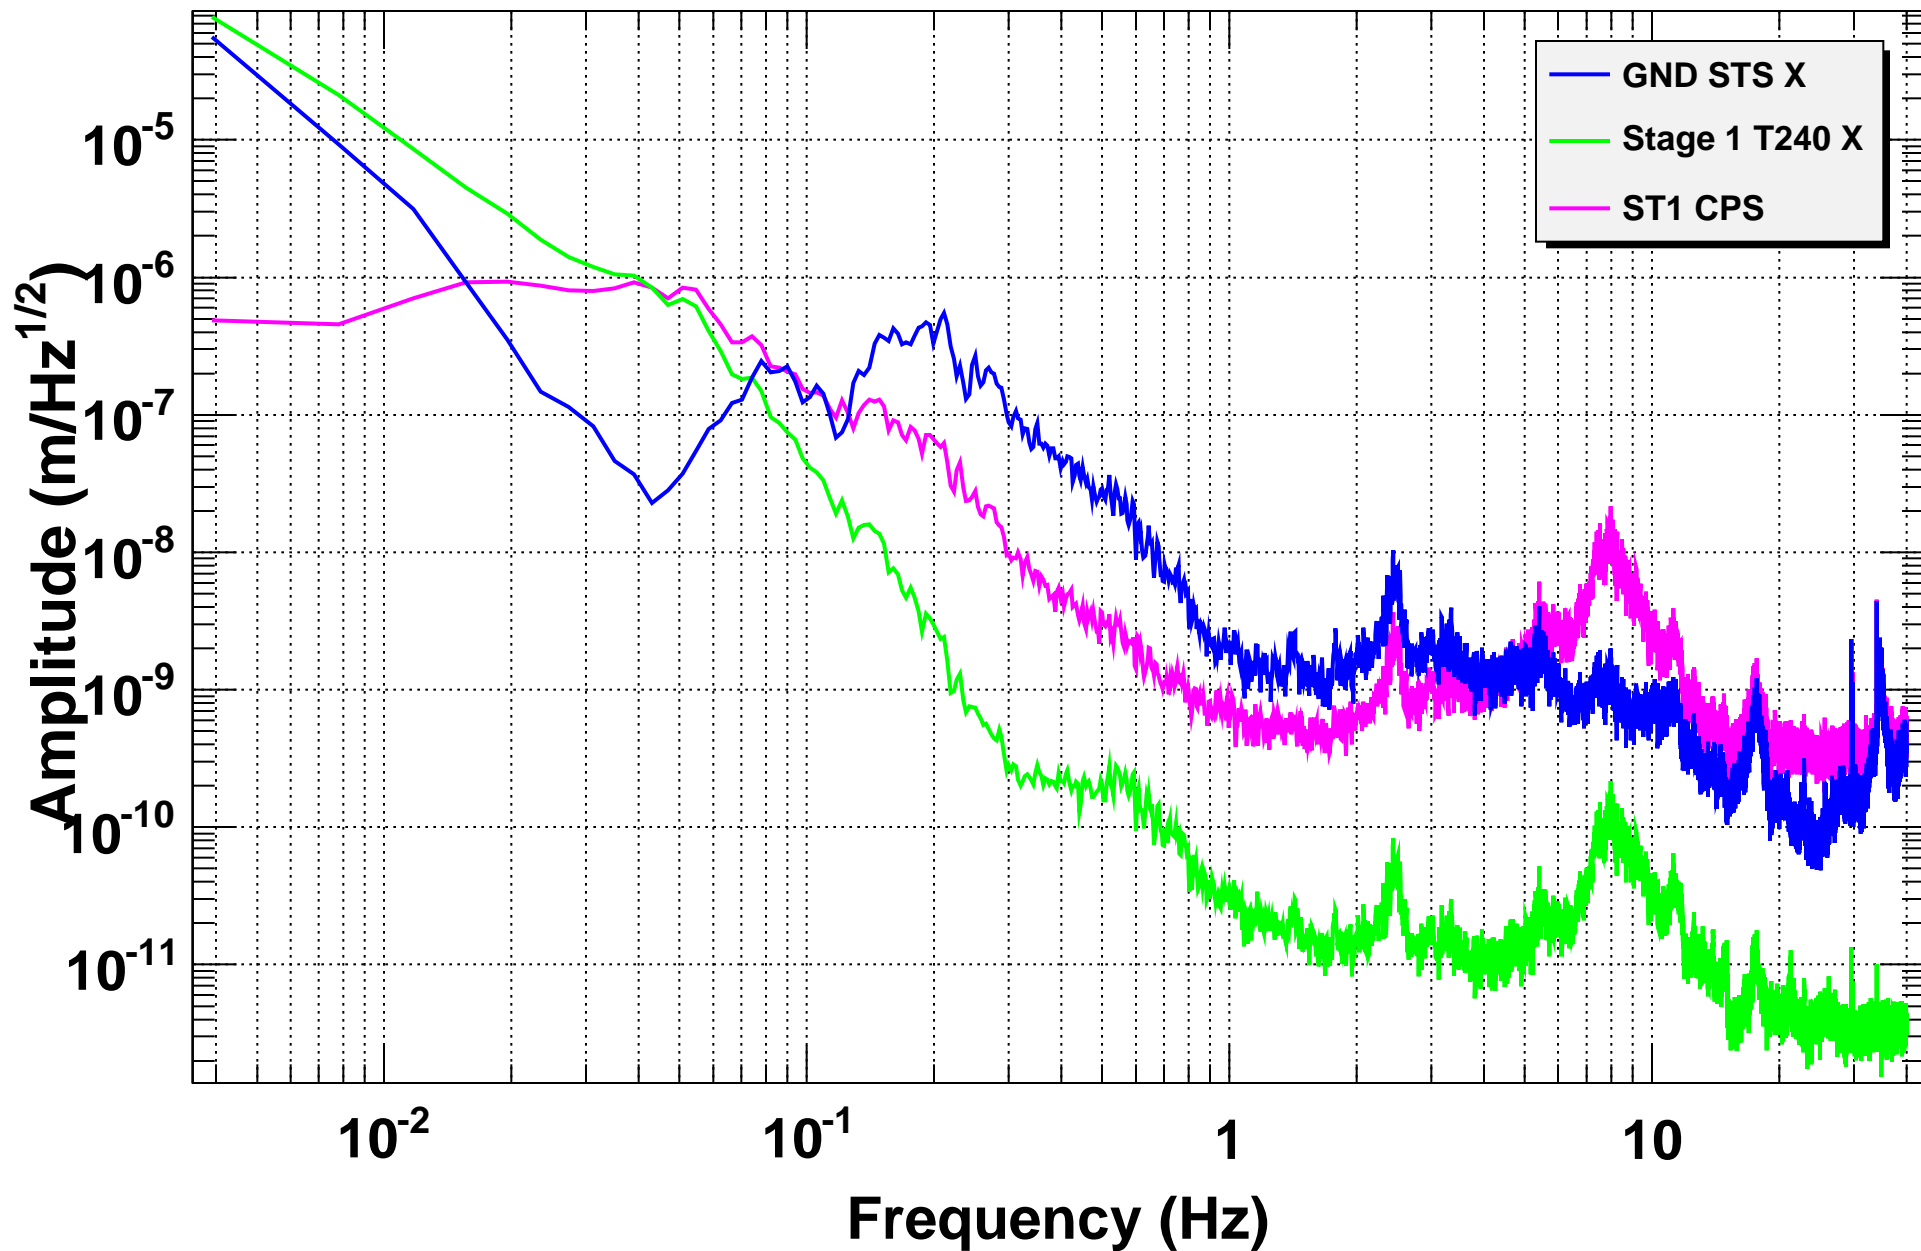

# Amplitude Spectral Density

T0=18/11/2014 23:35:00

Avg=10

BW=0.00585933

# Coherence

T0=18/11/2014 23:35:00

Avg=10

BW=0.00585933