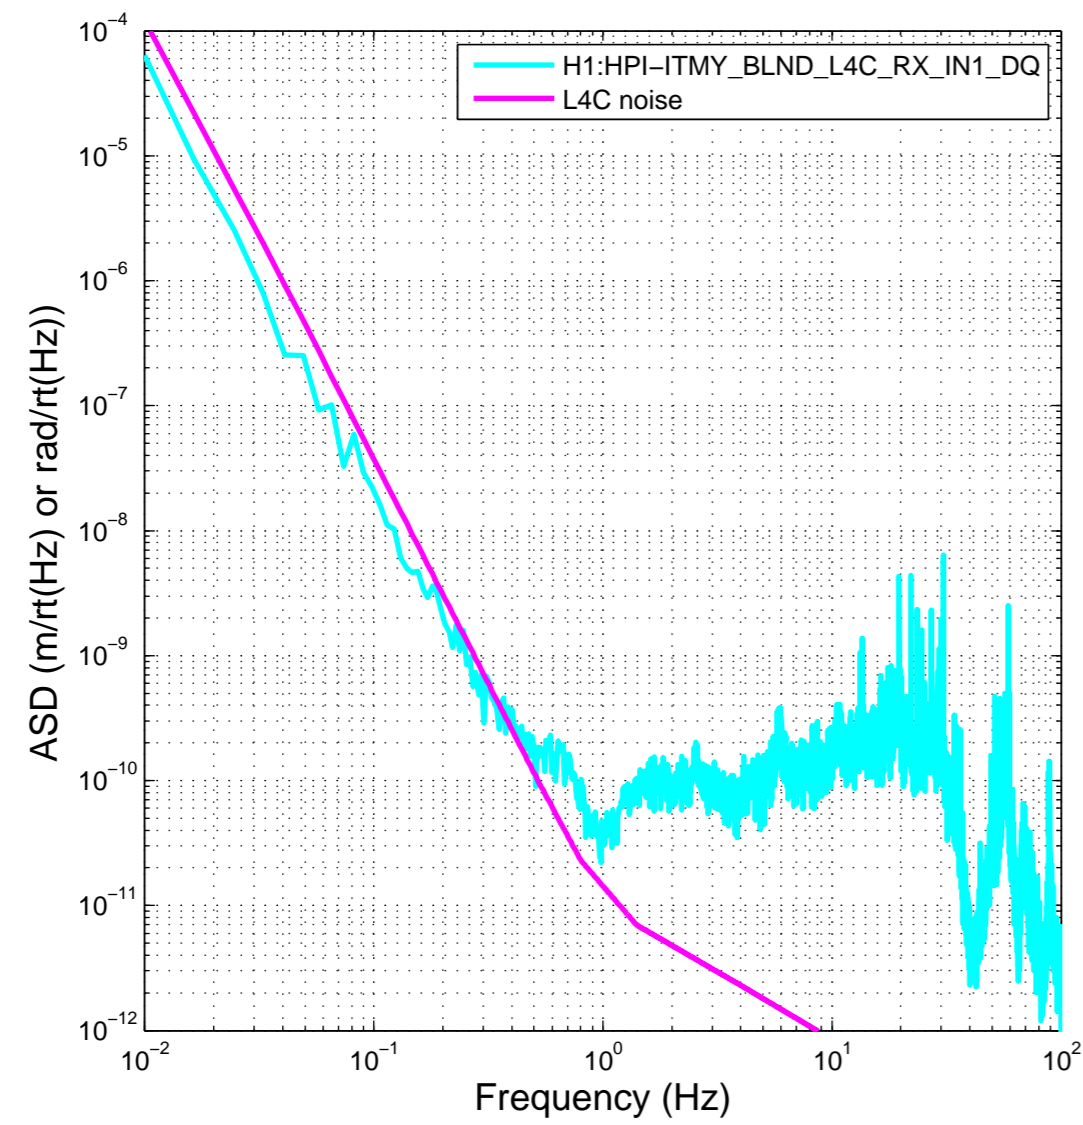

ASD – ITMY--0043 pst Wednesday
Start time: 1100421797 Duration 1100
After correct matrices and generic controllers

ASD – ITMY 0044 pst Tuesday
Start time: 1100335473 Duration 1100
Before correct matrices & generic controllers

ASD – ITMY Versus ITMY
Start time1: 1100341209
Start time2: 1100427609 Duration 1100