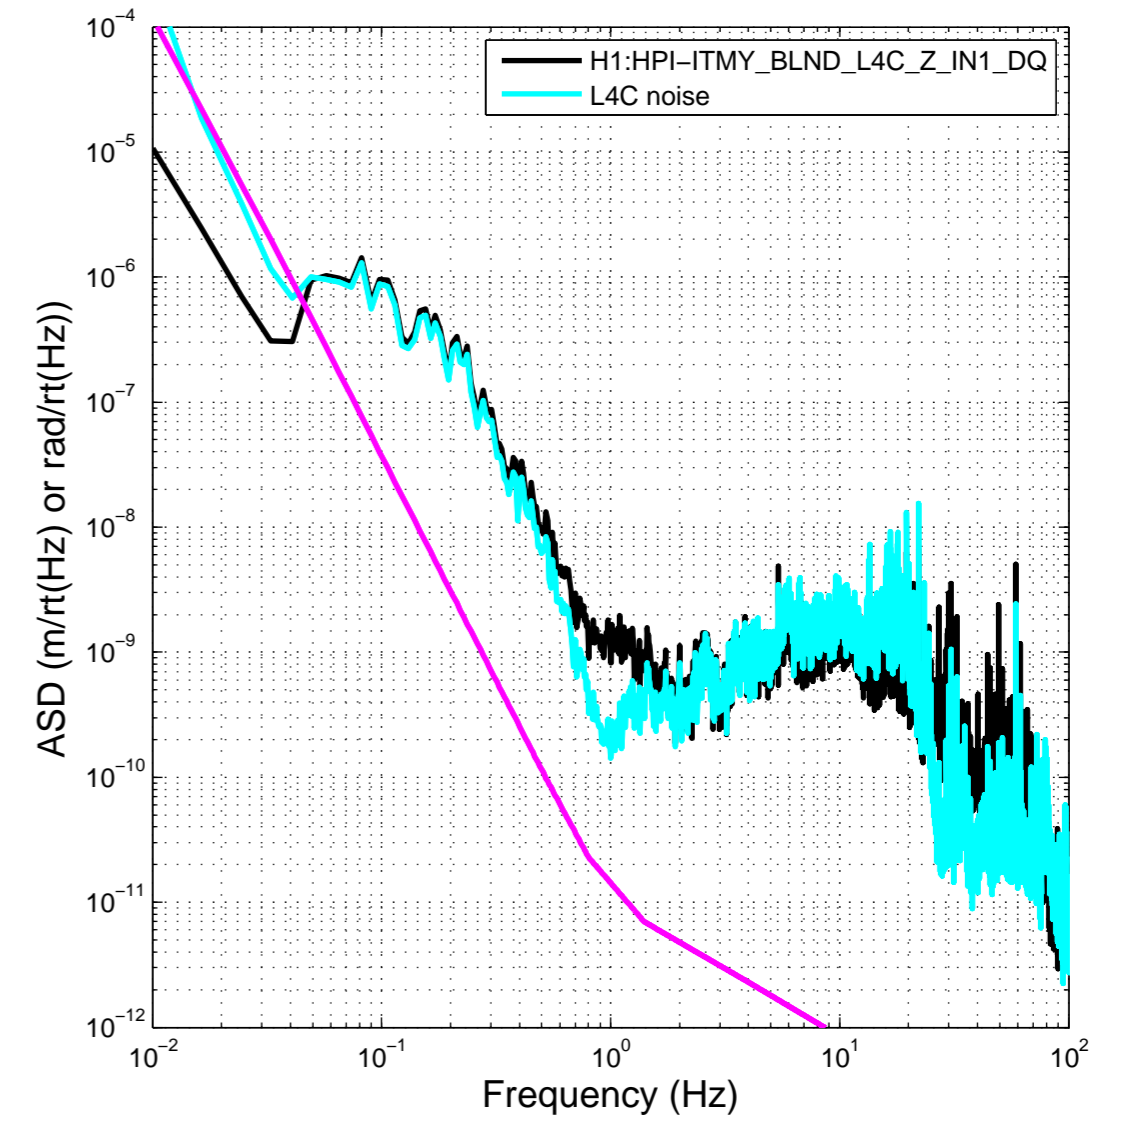

ASD – ITMY--0043 pst Wednesday
Start time: 1100421797 Duration 1100
After correct matrices and generic controllers

ASD – ITMY 0044 pst Tuesday
Start time: 1100335473 Duration 1100
Before correct matrices & generic controllers

ASD – ITMY Versus ITMY
Start time1: 1100341209
Start time2: 1100427609 Duration 1100