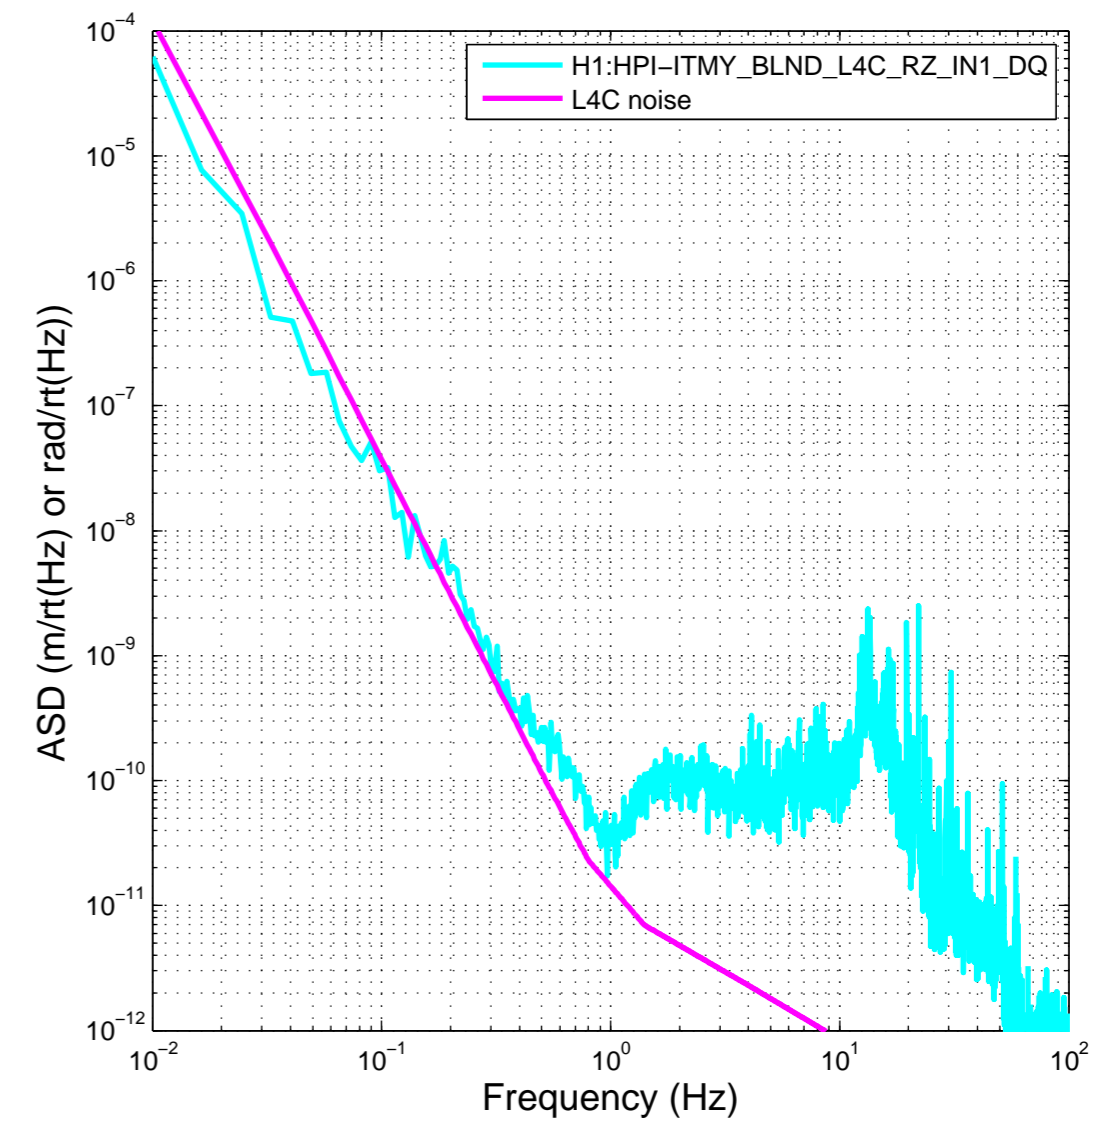

ASD – ITMY--0043 pst Wednesday
Start time: 1100421797 Duration 1100
After correct matrices and generic controllers

ASD – ITMY 0044 pst Tuesday
Start time: 1100335473 Duration 1100
Before correct matrices & generic controllers

ASD – ITMY Versus ITMY
Start time1: 1100341209
Start time2: 1100427609 Duration 1100