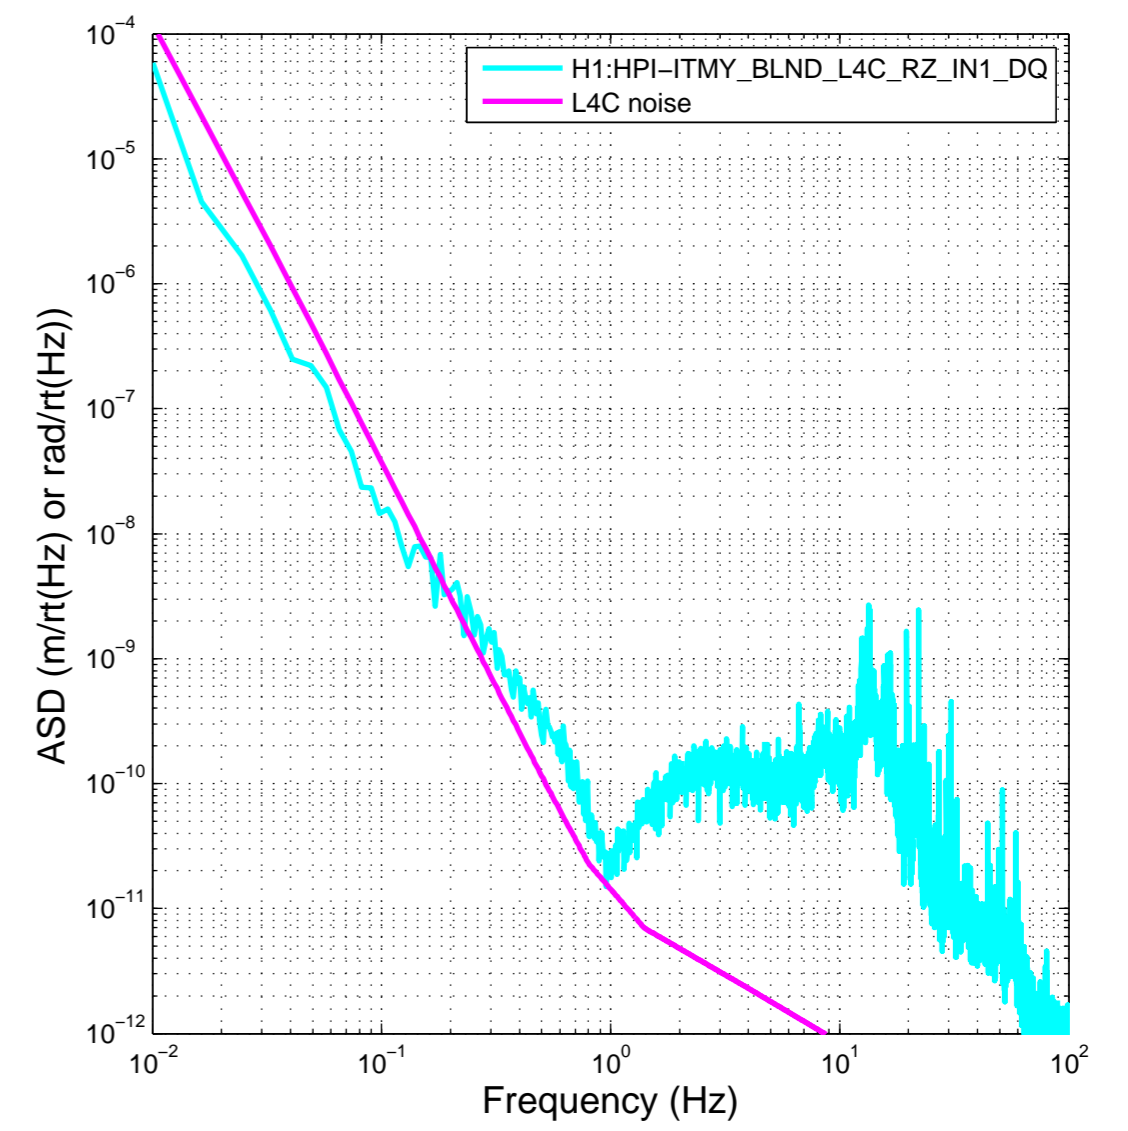

ASD – ITMY--0043 pst Wednesday
Start time: 1100421797 Duration 1100
After correct matrices and generic controllers

ASD – ITMY 0044 pst Tuesday
Start time: 1100335473 Duration 1100
Before correct matrices & generic controllers

ASD – ITMY Versus ITMY
Start time1: 1100341209
Start time2: 1100427609 Duration 1100