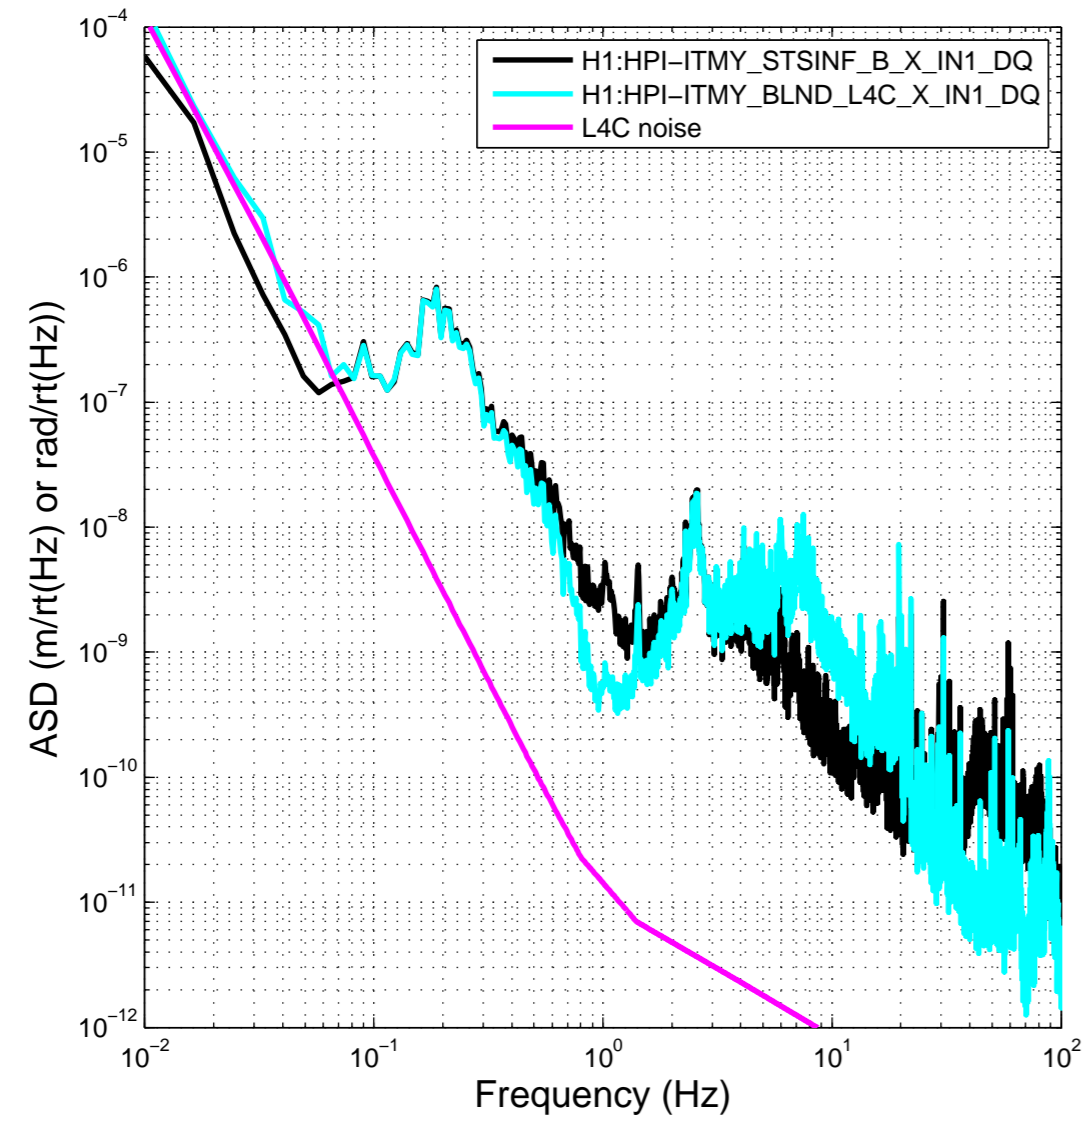

ASD – ITMY--0043 pst Wednesday
Start time: 1100421797 Duration 1100
After correct matrices and generic controllers

ASD – ITMY 0044 pst Tuesday
Start time: 1100335473 Duration 1100
Before correct matrices & generic controllers

ASD – ITMY Versus ITMY
Start time1: 1100341209
Start time2: 1100427609 Duration 1100