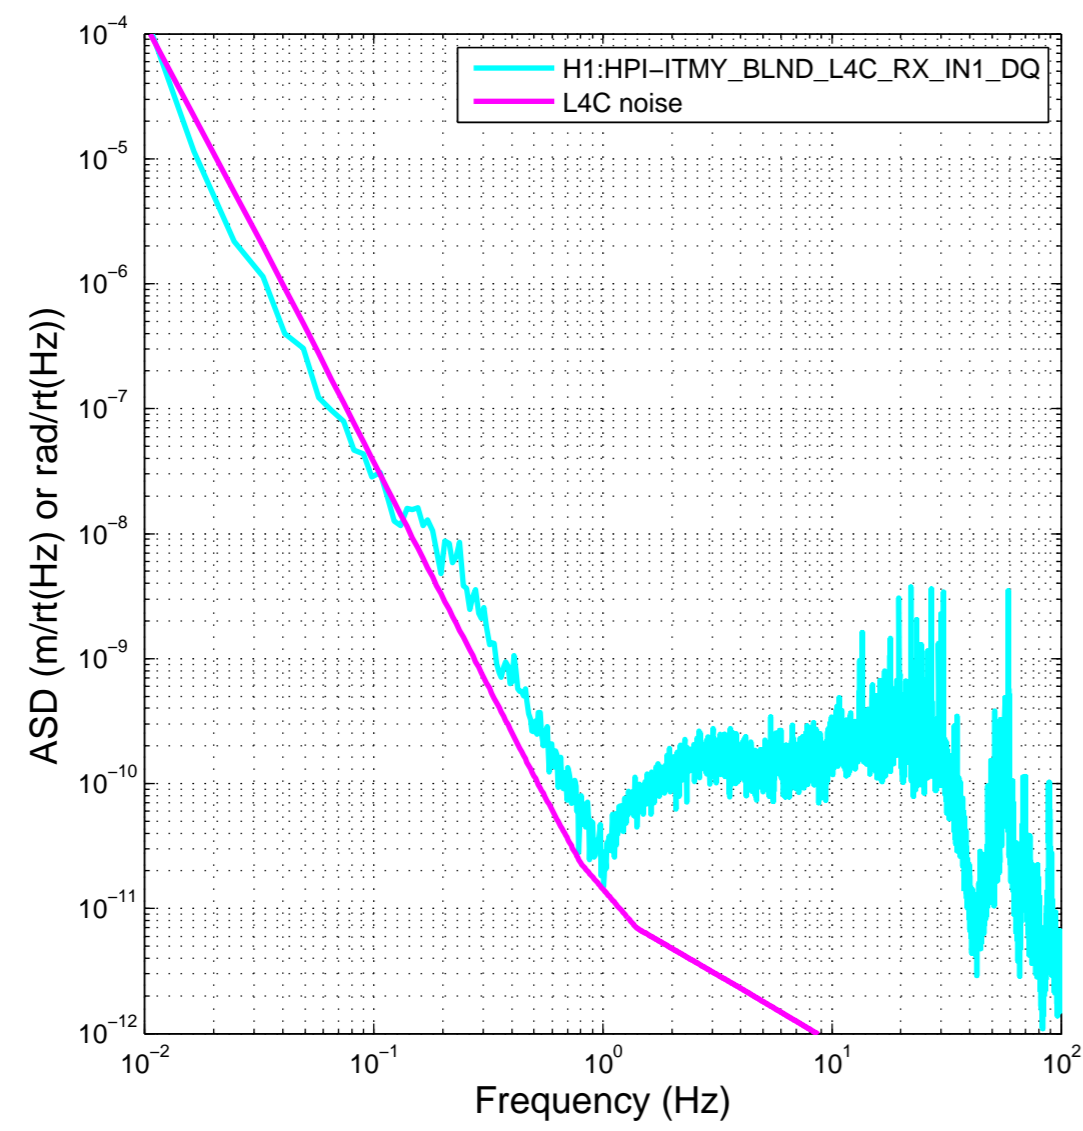

ASD – ITMY--0043 pst Wednesday
Start time: 1100421797 Duration 1100
After correct matrices and generic controllers

ASD – ITMY 0044 pst Tuesday
Start time: 1100335473 Duration 1100
Before correct matrices & generic controllers

ASD – ITMY Versus ITMY
Start time1: 1100341209
Start time2: 1100427609 Duration 1100