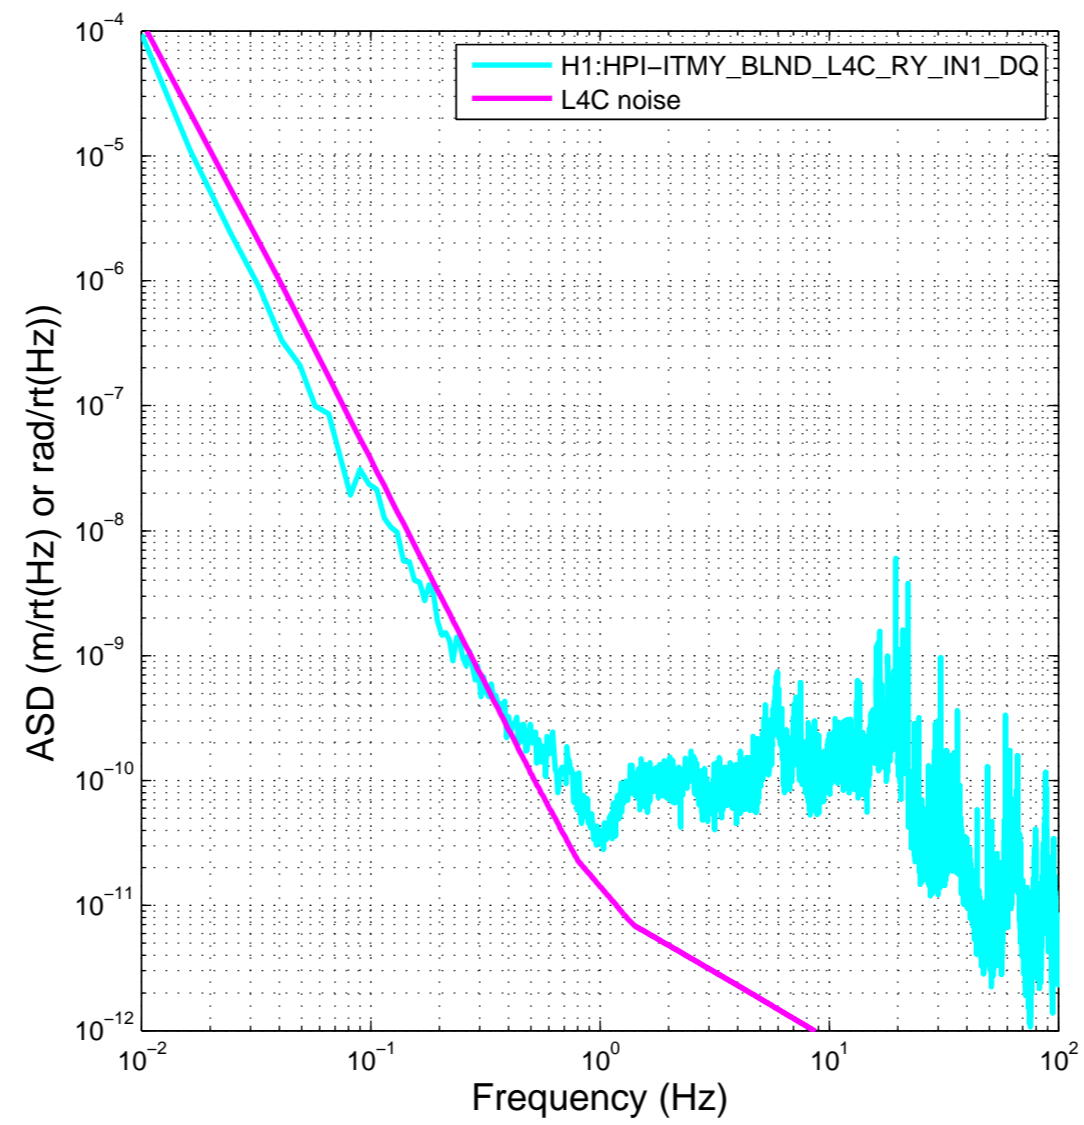

ASD – ITMY--0043 pst Wednesday
Start time: 1100421797 Duration 1100
After correct matrices and generic controllers

ASD – ITMY 0044 pst Tuesday
Start time: 1100335473 Duration 1100
Before correct matrices & generic controllers

ASD – ITMY Versus ITMY
Start time1: 1100341209
Start time2: 1100427609 Duration 1100