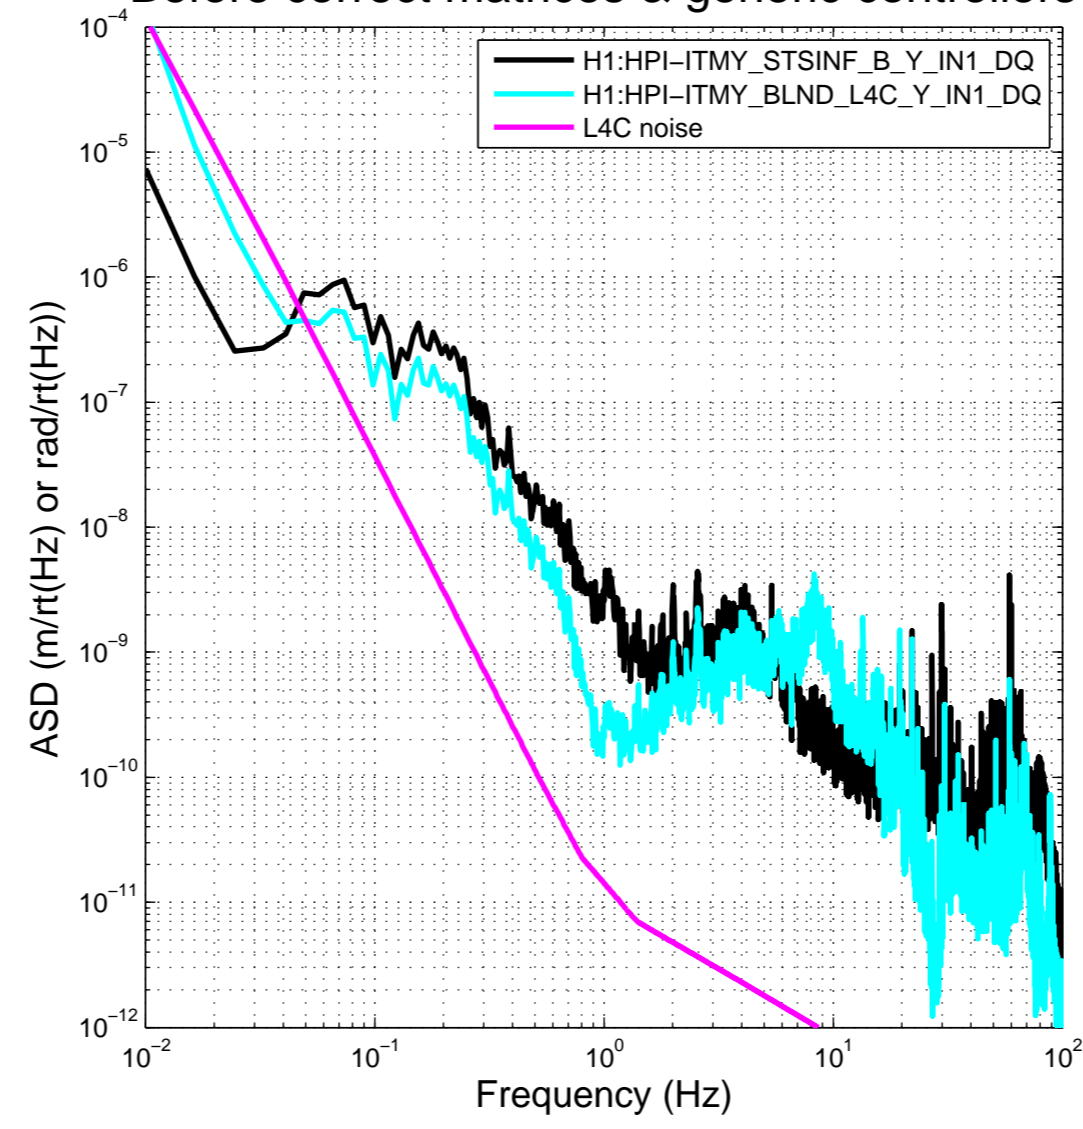

ASD – ITMY--0043 pst Wednesday
Start time: 1100421797 Duration 1100
After correct matrices and generic controllers

ASD – ITMY 0044 pst Tuesday
Start time: 1100335473 Duration 1100
Before correct matrices & generic controllers

ASD – ITMY Versus ITMY
Start time1: 1100341209
Start time2: 1100427609 Duration 1100