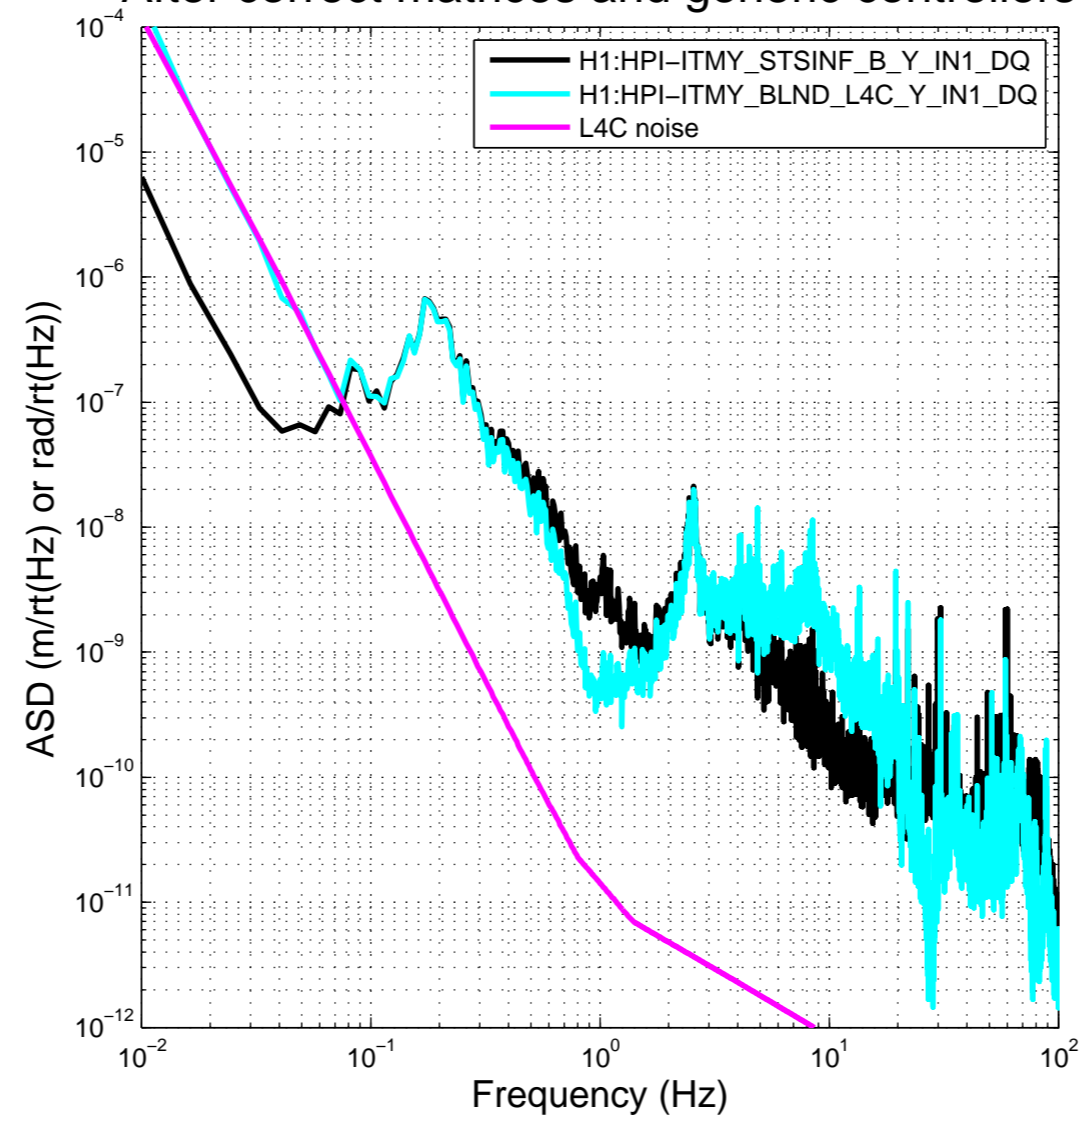

ASD – ITMY--0043 pst Wednesday
Start time: 1100421797 Duration 1100
After correct matrices and generic controllers

ASD – ITMY 0044 pst Tuesday
Start time: 1100335473 Duration 1100
Before correct matrices & generic controllers

ASD – ITMY Versus ITMY
Start time1: 1100341209
Start time2: 1100427609 Duration 1100