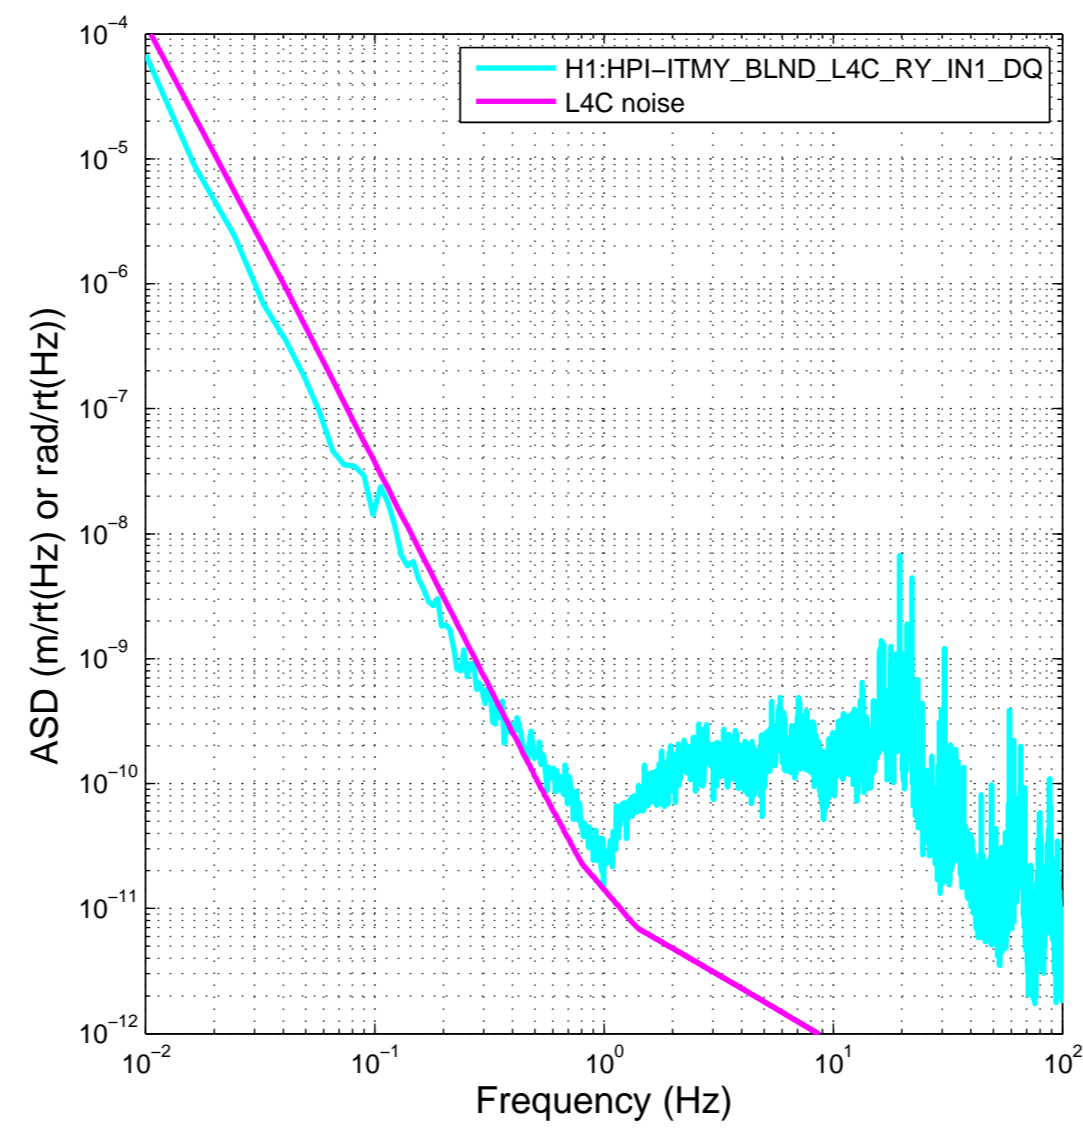

ASD – ITMY--0043 pst Wednesday
Start time: 1100421797 Duration 1100
After correct matrices and generic controllers

ASD – ITMY 0044 pst Tuesday
Start time: 1100335473 Duration 1100
Before correct matrices & generic controllers

ASD – ITMY Versus ITMY
Start time1: 1100341209
Start time2: 1100427609 Duration 1100