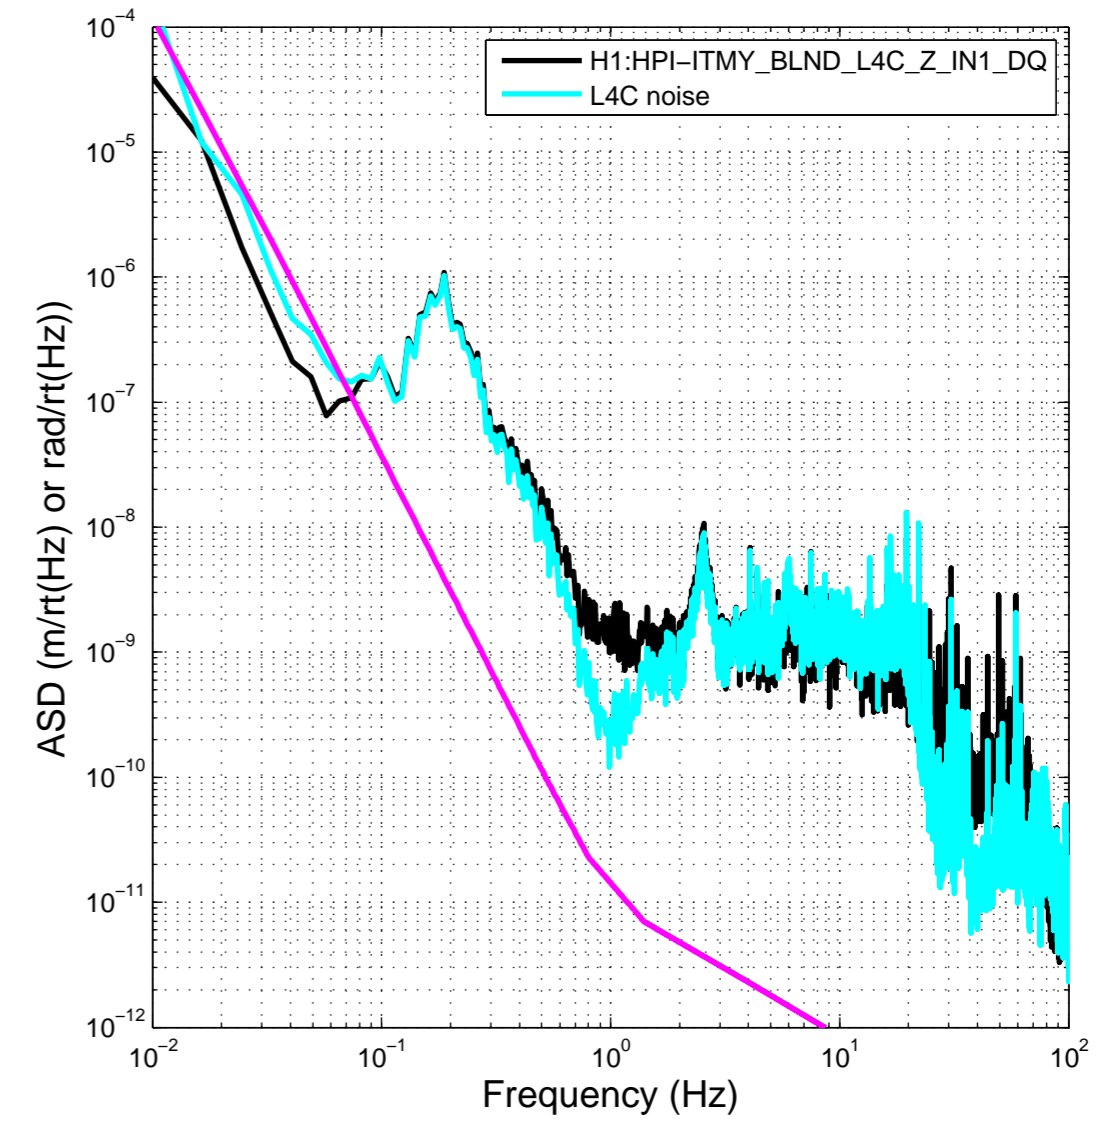

ASD – ITMY--0043 pst Wednesday
Start time: 1100421797 Duration 1100
After correct matrices and generic controllers

ASD – ITMY 0044 pst Tuesday
Start time: 1100335473 Duration 1100
Before correct matrices & generic controllers

ASD – ITMY Versus ITMY
Start time1: 1100341209
Start time2: 1100427609 Duration 1100