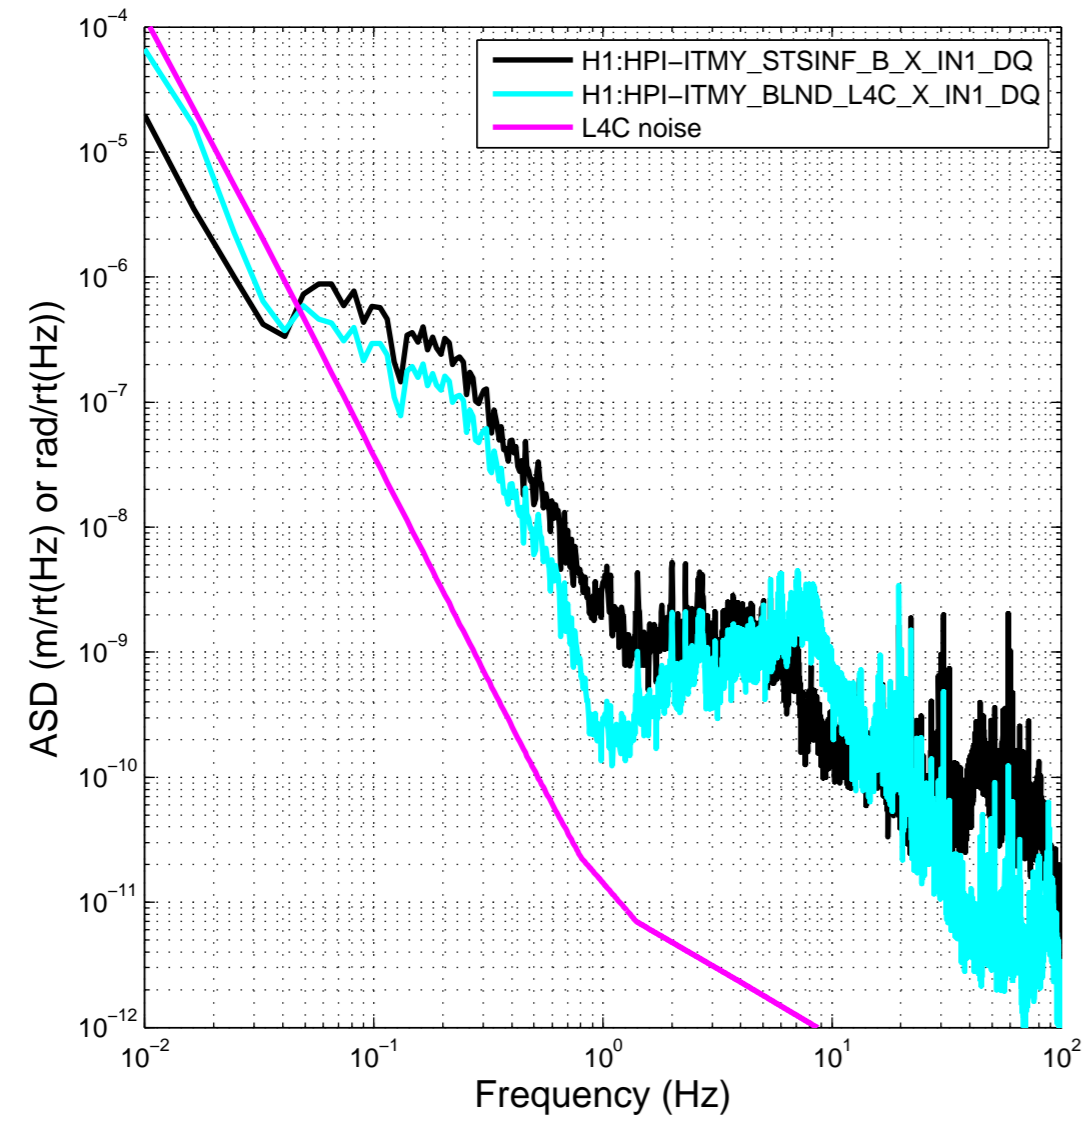

ASD – ITMY--0043 pst Wednesday
Start time: 1100421797 Duration 1100
After correct matrices and generic controllers

ASD – ITMY 0044 pst Tuesday
Start time: 1100335473 Duration 1100
Before correct matrices & generic controllers

ASD – ITMY Versus ITMY
Start time1: 1100341209
Start time2: 1100427609 Duration 1100