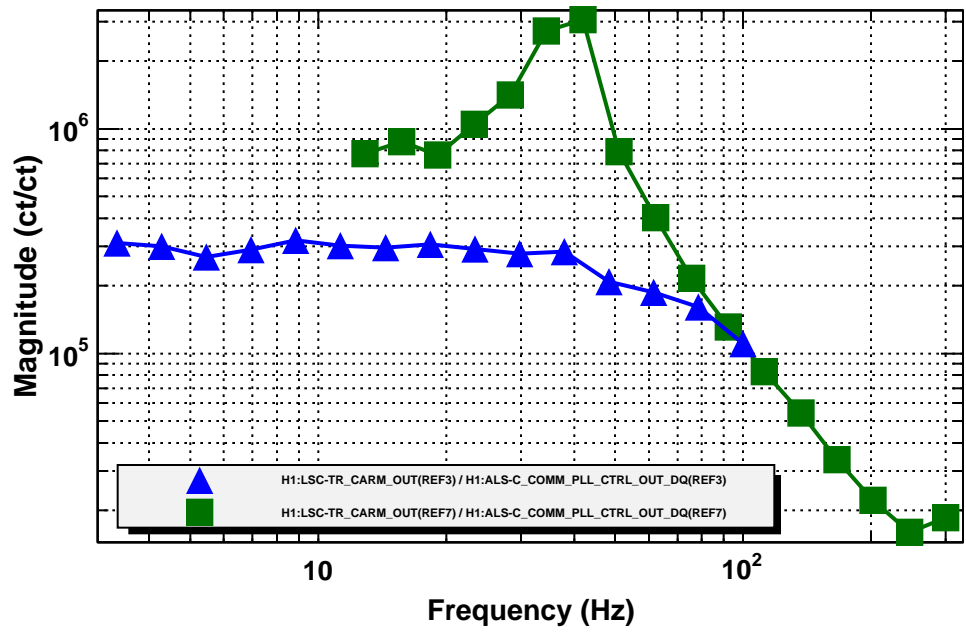

Transfer function

*T0=24/11/2014 21:16:48.040039 Avg=10

Coherence function

*T0=24/11/2014 21:16:48.040039 Avg=10

Transfer function

*T0=24/11/2014 21:16:48.040039 Avg=10