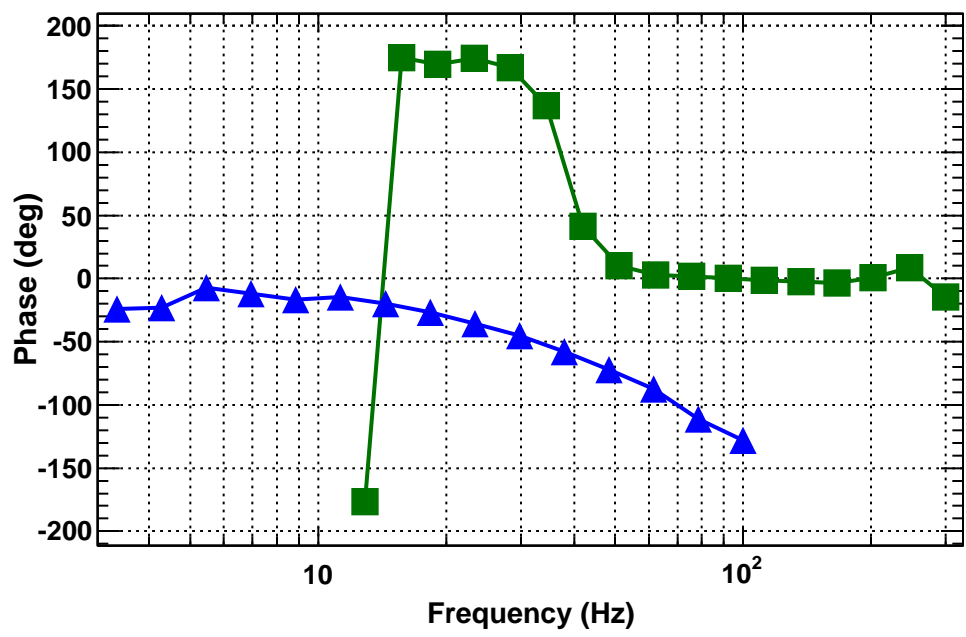

Transfer function

*T0=24/11/2014 21:16:48.040039 Avg=10

Coherence function

*T0=24/11/2014 21:16:48.040039 Avg=10

Transfer function

*T0=24/11/2014 21:16:48.040039 Avg=10