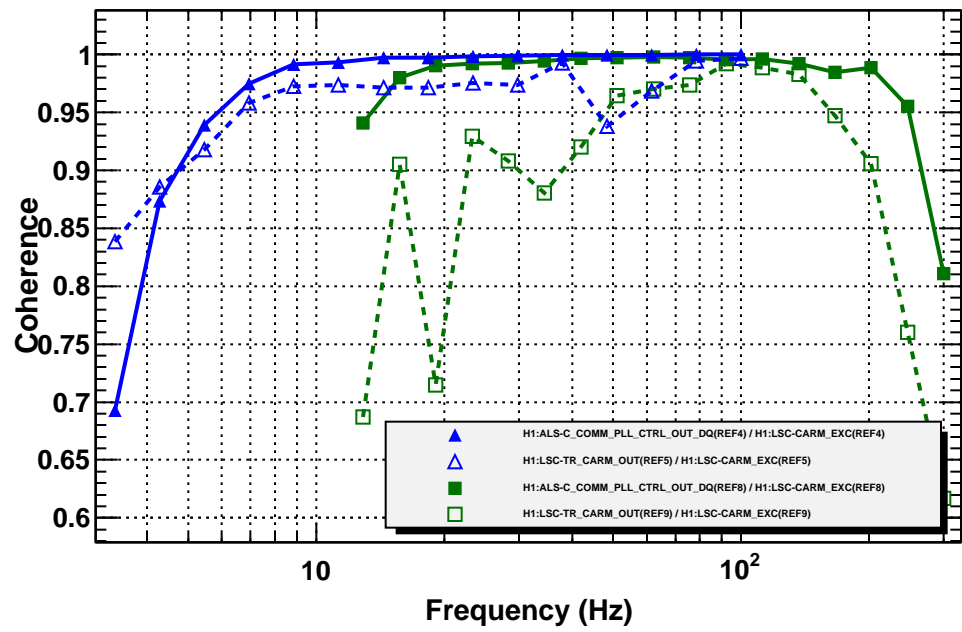

Transfer function

*T0=24/11/2014 21:16:48.040039 Avg=10

Coherence function

*T0=24/11/2014 21:16:48.040039 Avg=10

Transfer function

*T0=24/11/2014 21:16:48.040039 Avg=10