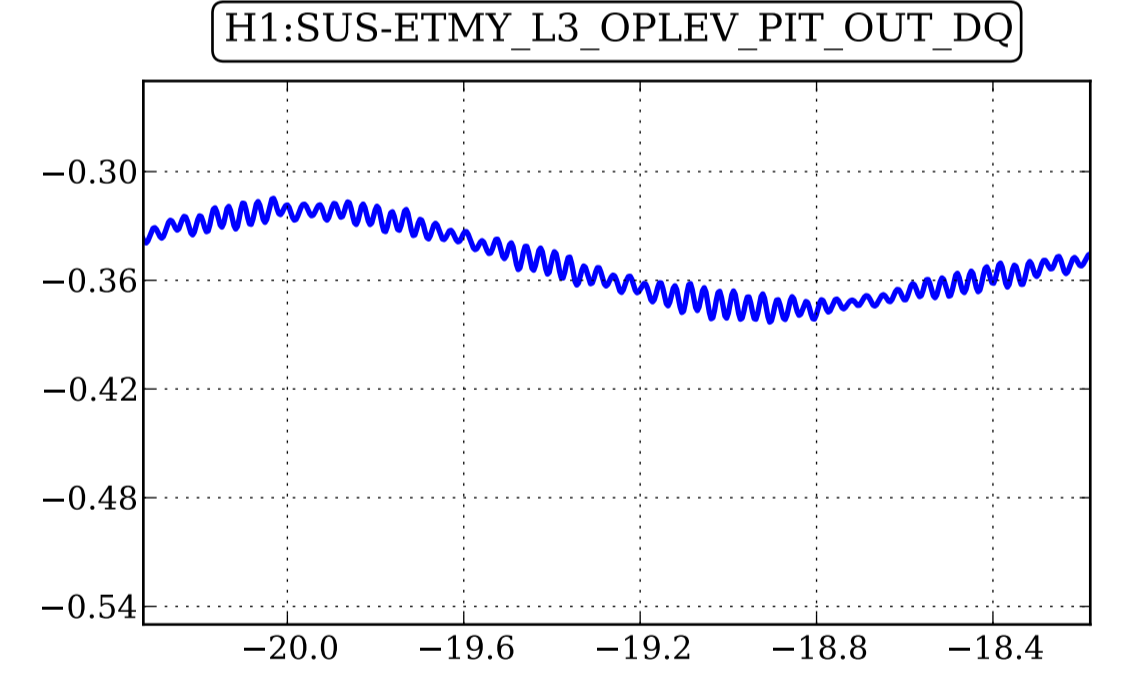

Signal time series: Dec 03 2014 07:11:45.0 UTC (GPS = 1101625921.000000)

magnitude (counts)

seconds after 1101625921.000000 (s)