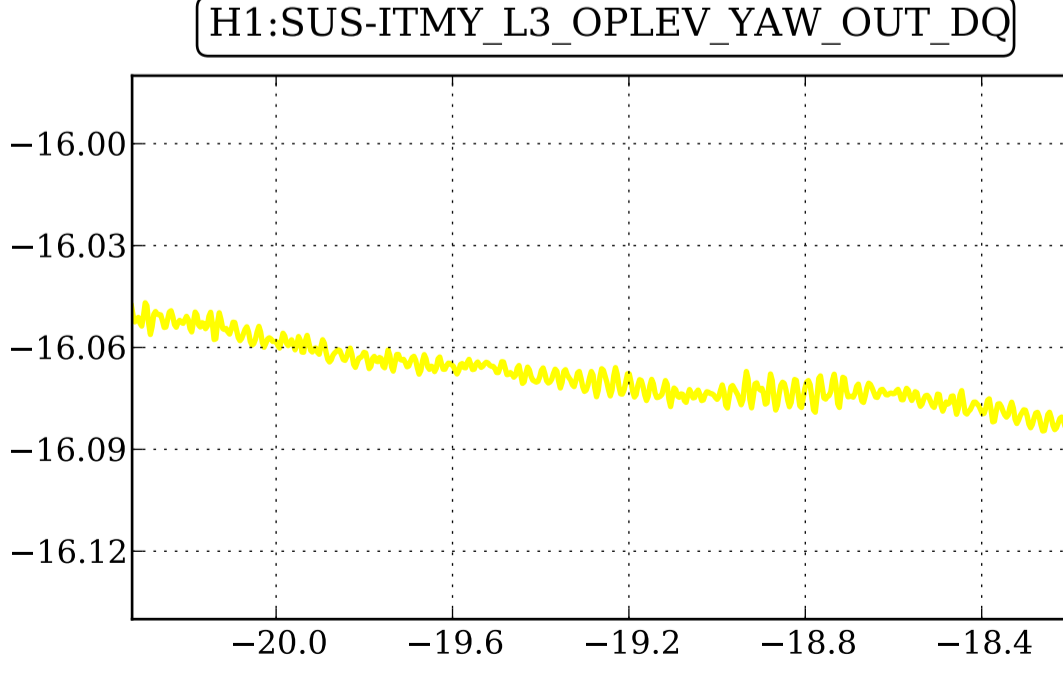

Signal time series: Dec 03 2014 07:11:45.0 UTC (GPS = 1101625921.000000)

magnitude (counts)

seconds after 1101625921.000000 (s)