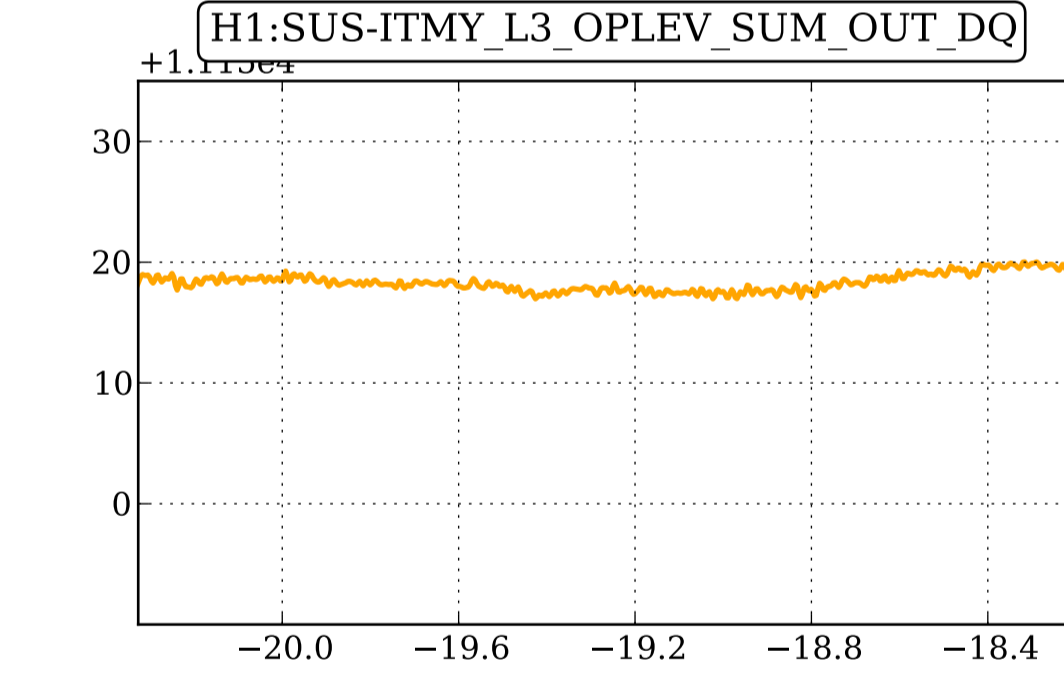

Signal time series: Dec 03 2014 07:11:45.0 UTC (GPS = 1101625921.000000)

magnitude (counts)

seconds after 1101625921.000000 (s)