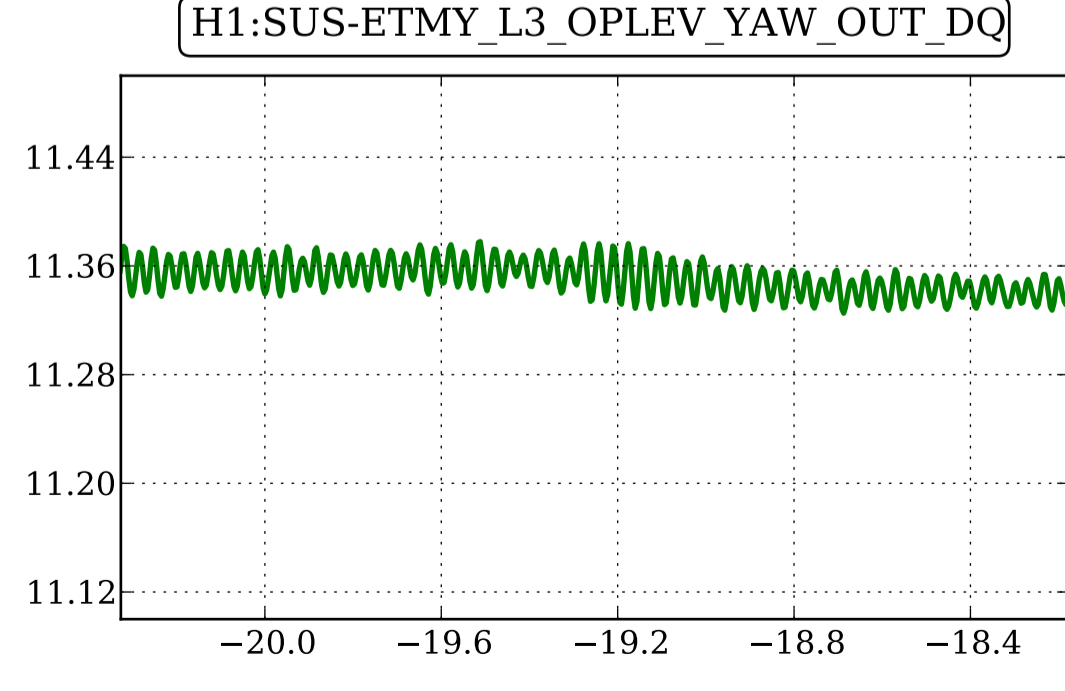

Signal time series: Dec 03 2014 07:11:45.0 UTC (GPS = 1101625921.000000)

magnitude (counts)

seconds after 1101625921.000000 (s)