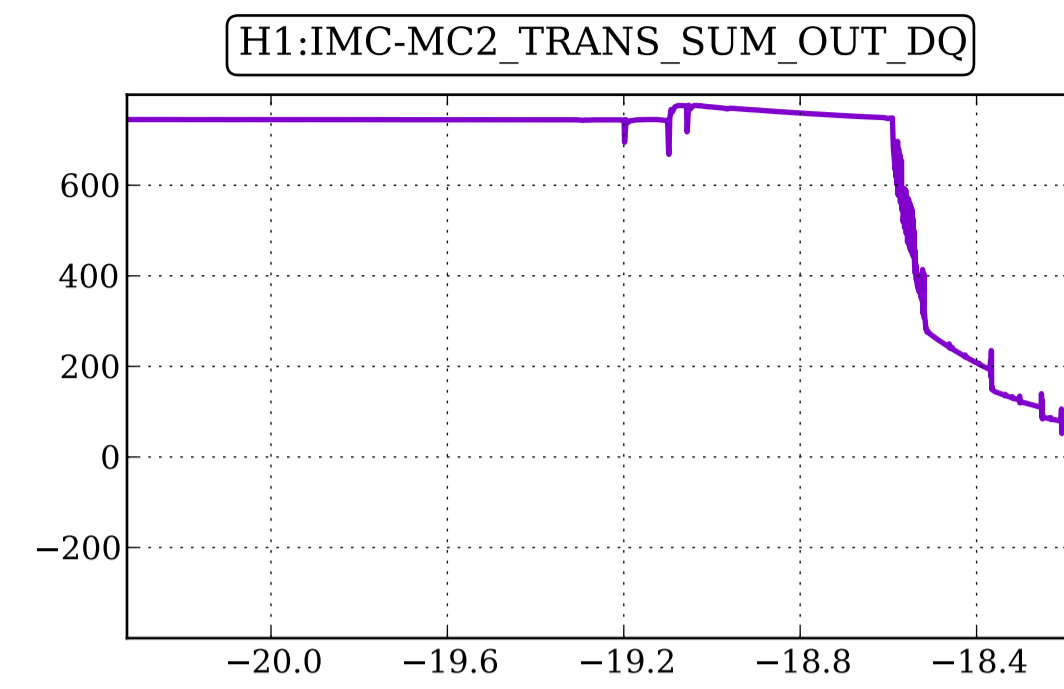

Signal time series: Dec 03 2014 07:11:45.0 UTC (GPS = 1101625921.000000)

magnitude (counts)

seconds after 1101625921.000000 (s)