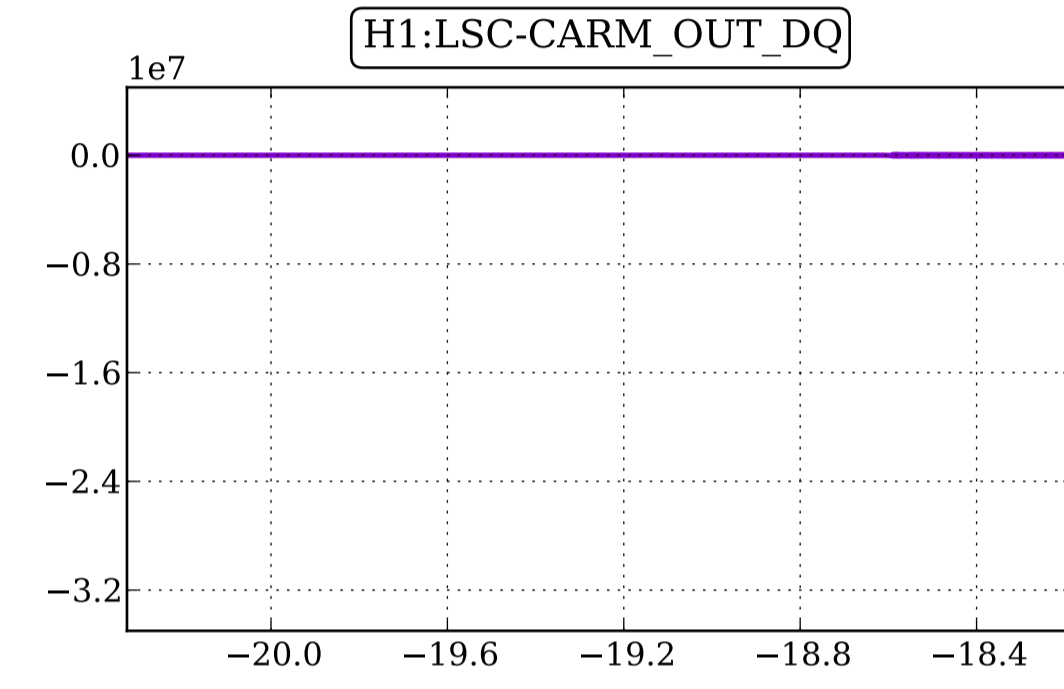

Signal time series: Dec 03 2014 07:11:45.0 UTC (GPS = 1101625921.000000)

magnitude (counts)

seconds after 1101625921.000000 (s)