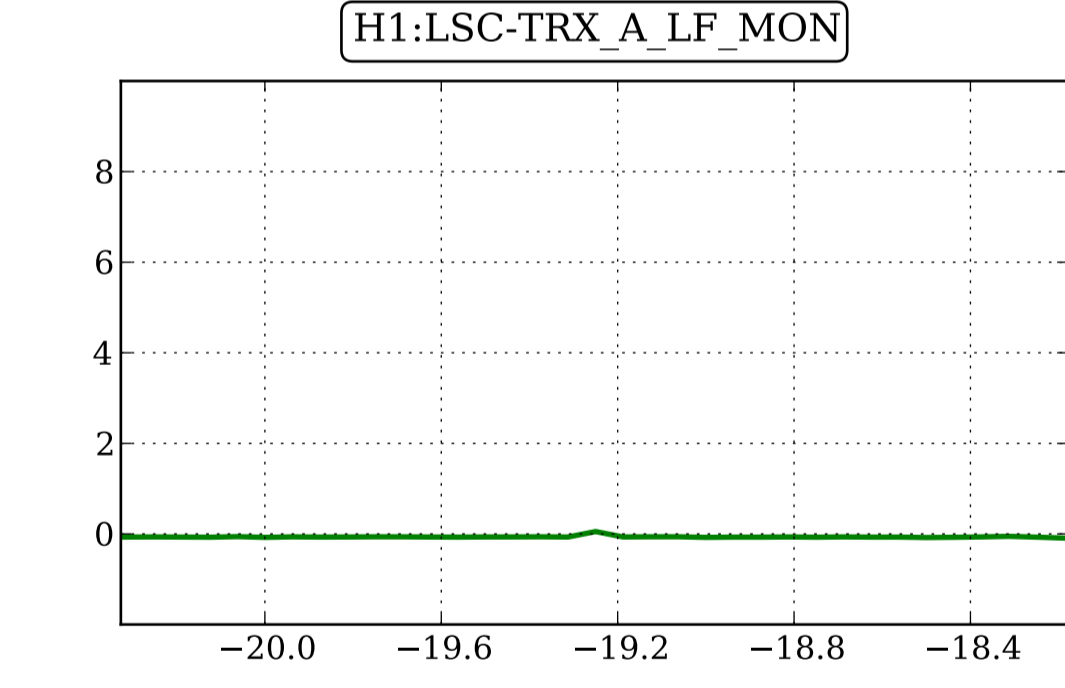

Signal time series: Dec 03 2014 07:11:45.0 UTC (GPS = 1101625921.000000)

magnitude (counts)

seconds after 1101625921.000000 (s)