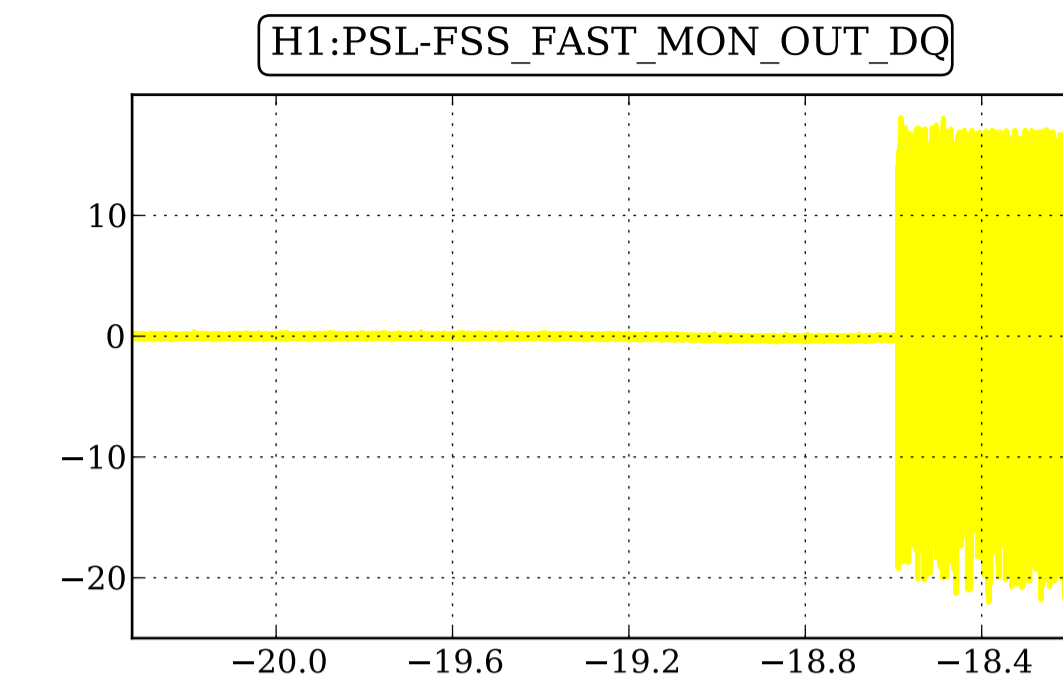

Signal time series: Dec 03 2014 07:11:45.0 UTC (GPS = 1101625921.000000)

magnitude (counts)

seconds after 1101625921.000000 (s)