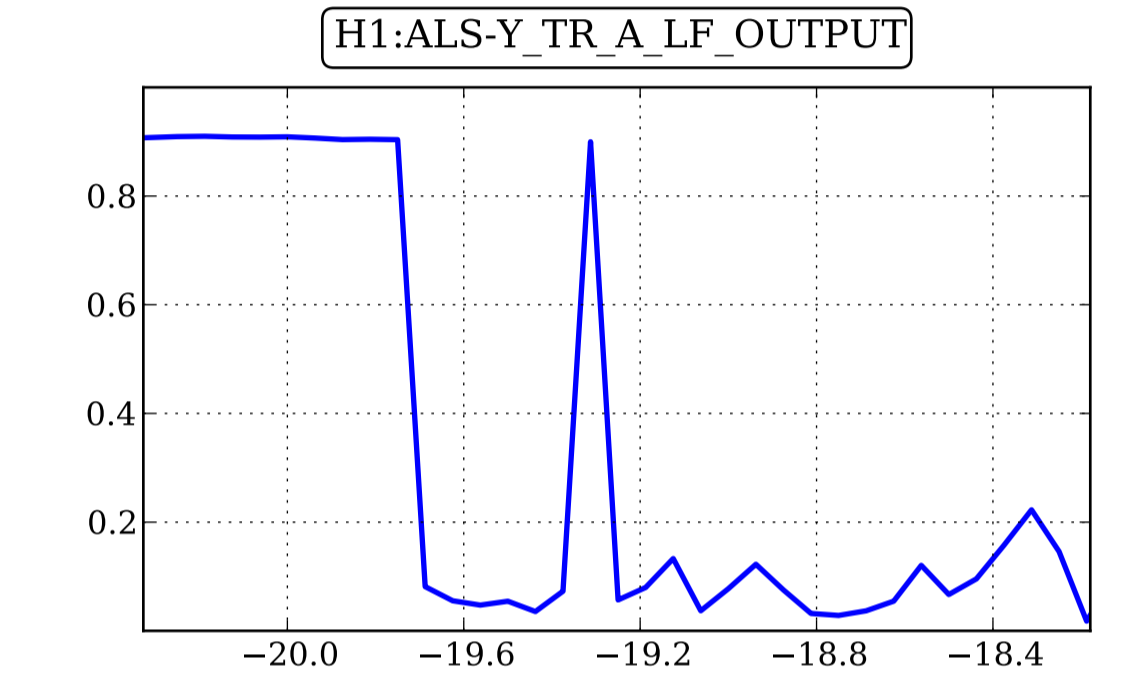

Signal time series: Dec 03 2014 07:11:45.0 UTC (GPS = 1101625921.000000)

magnitude (counts)

seconds after 1101625921.000000 (s)