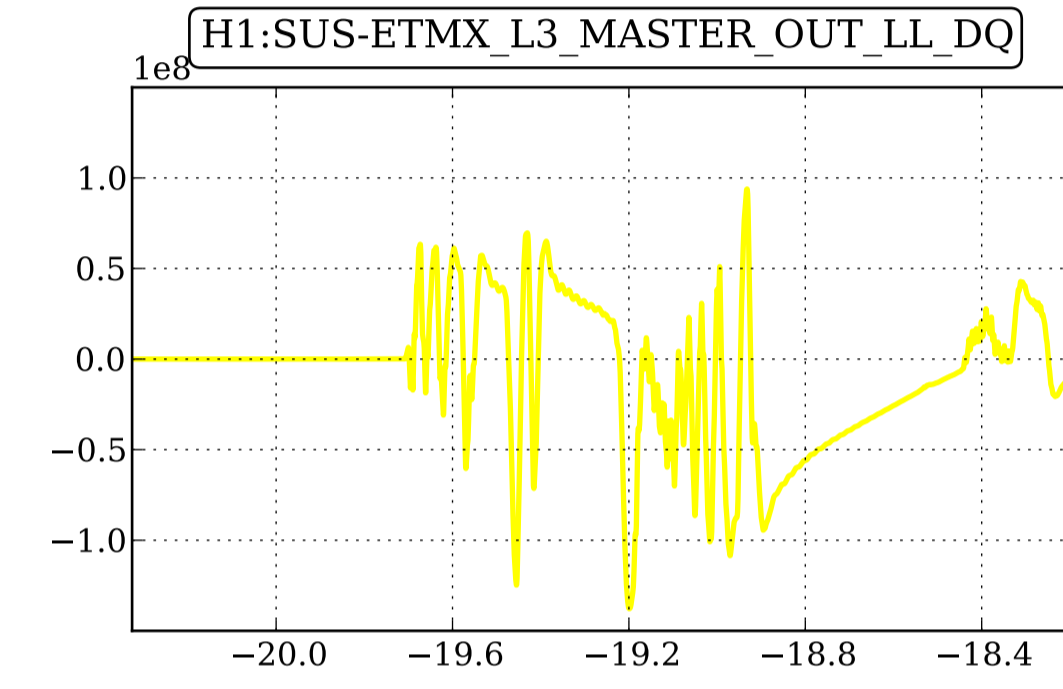

Signal time series: Dec 03 2014 07:11:45.0 UTC (GPS = 1101625921.000000)

magnitude (counts)

seconds after 1101625921.000000 (s)