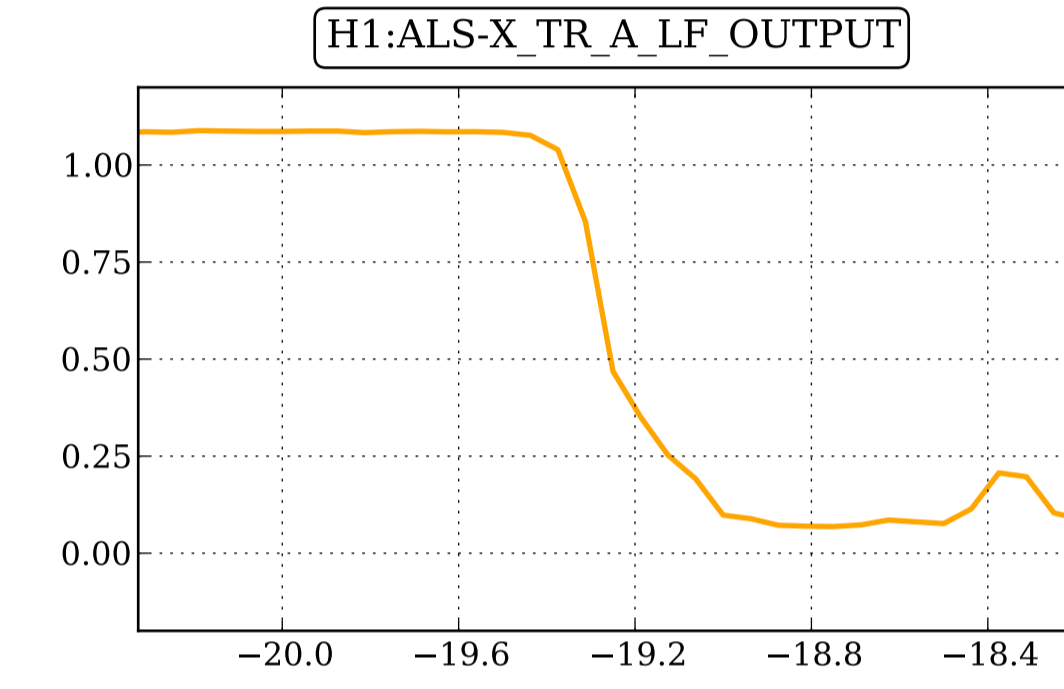

Signal time series: Dec 03 2014 07:11:45.0 UTC (GPS = 1101625921.000000)

magnitude (counts)

seconds after 1101625921.000000 (s)