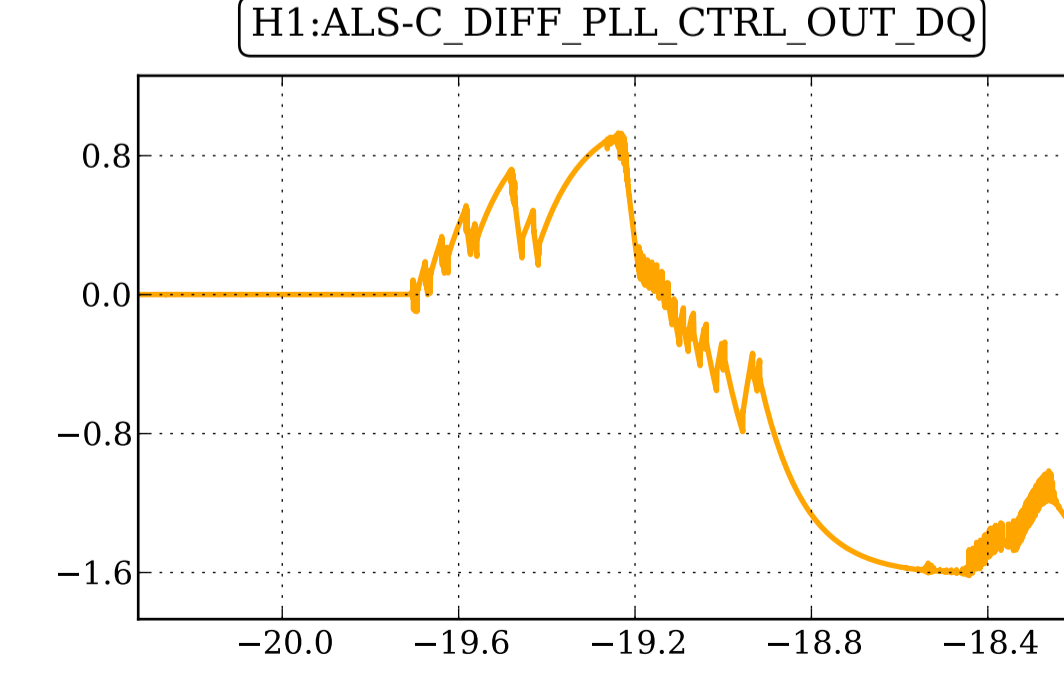

Signal time series: Dec 03 2014 07:11:45.0 UTC (GPS = 1101625921.000000)

magnitude (counts)

seconds after 1101625921.000000 (s)