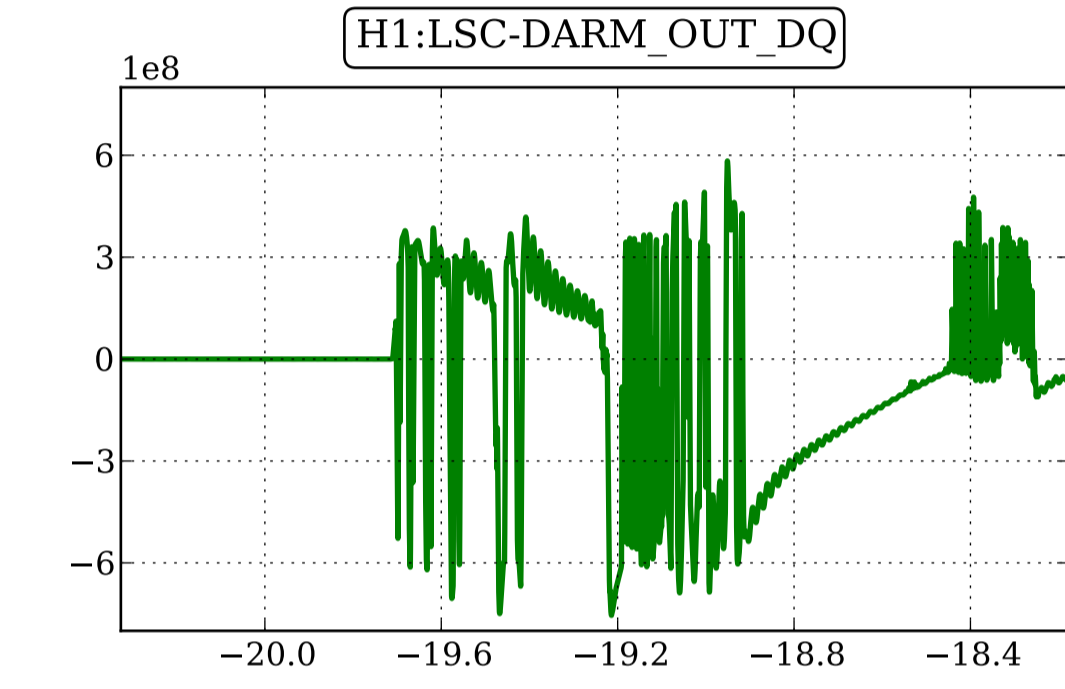

Signal time series: Dec 03 2014 07:11:45.0 UTC (GPS = 1101625921.000000)

magnitude (counts)

seconds after 1101625921.000000 (s)