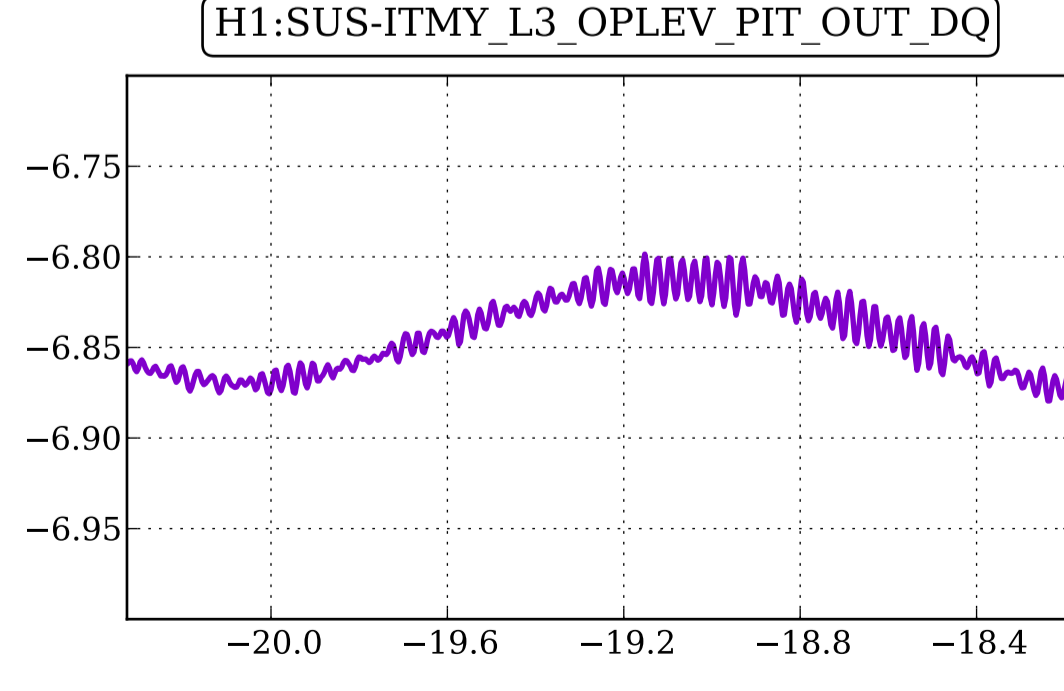

Signal time series: Dec 03 2014 07:11:45.0 UTC (GPS = 1101625921.000000)

magnitude (counts)

seconds after 1101625921.000000 (s)