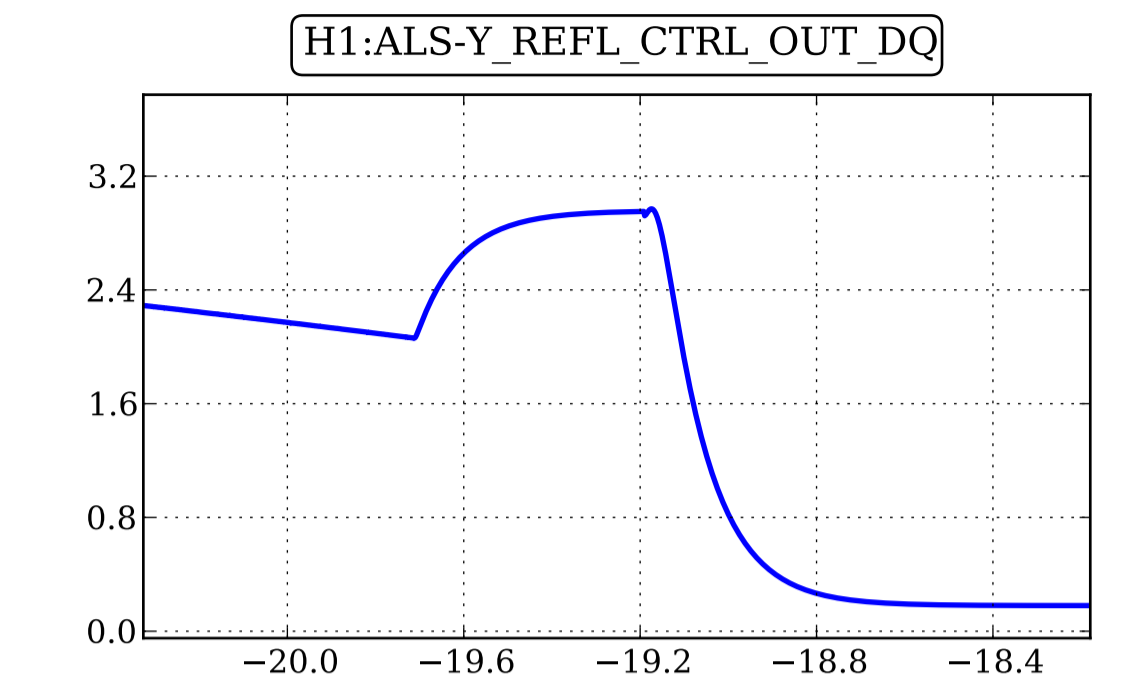

Signal time series: Dec 03 2014 07:11:45.0 UTC (GPS = 1101625921.000000)

magnitude (counts)

seconds after 1101625921.000000 (s)