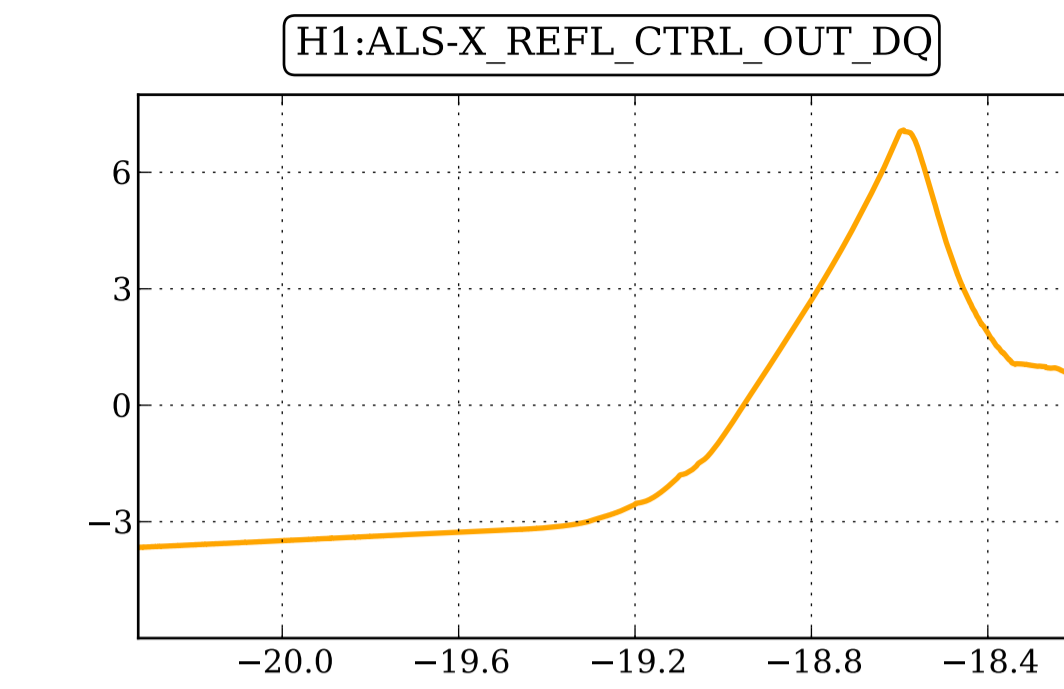

Signal time series: Dec 03 2014 07:11:45.0 UTC (GPS = 1101625921.000000)

magnitude (counts)

seconds after 1101625921.000000 (s)