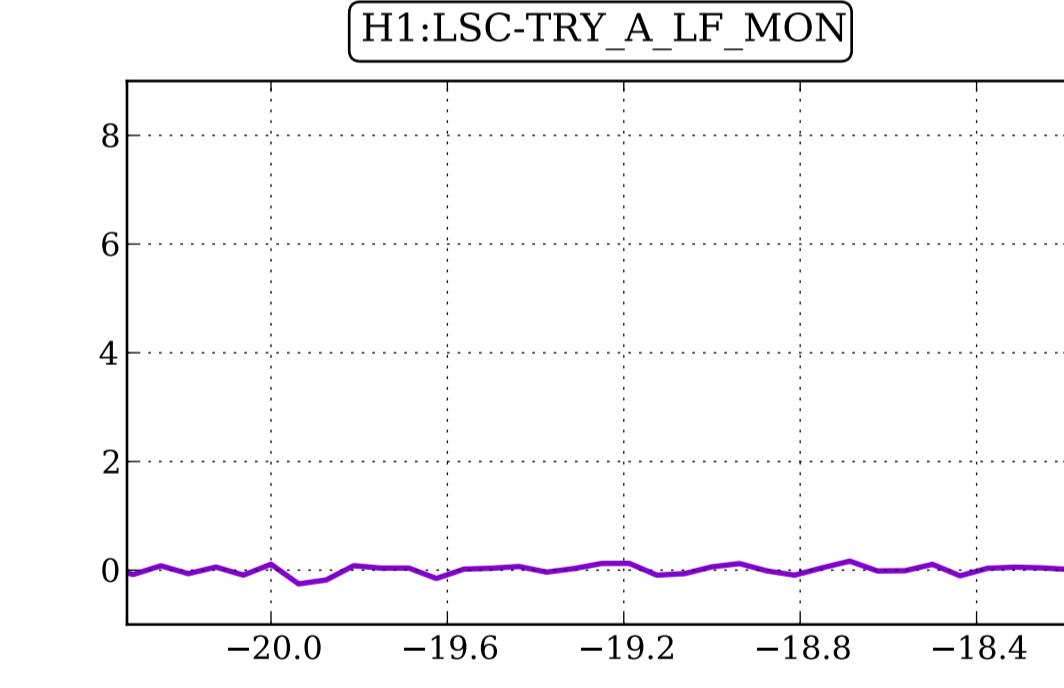

Signal time series: Dec 03 2014 07:11:45.0 UTC (GPS = 1101625921.000000)

magnitude (counts)

seconds after 1101625921.000000 (s)