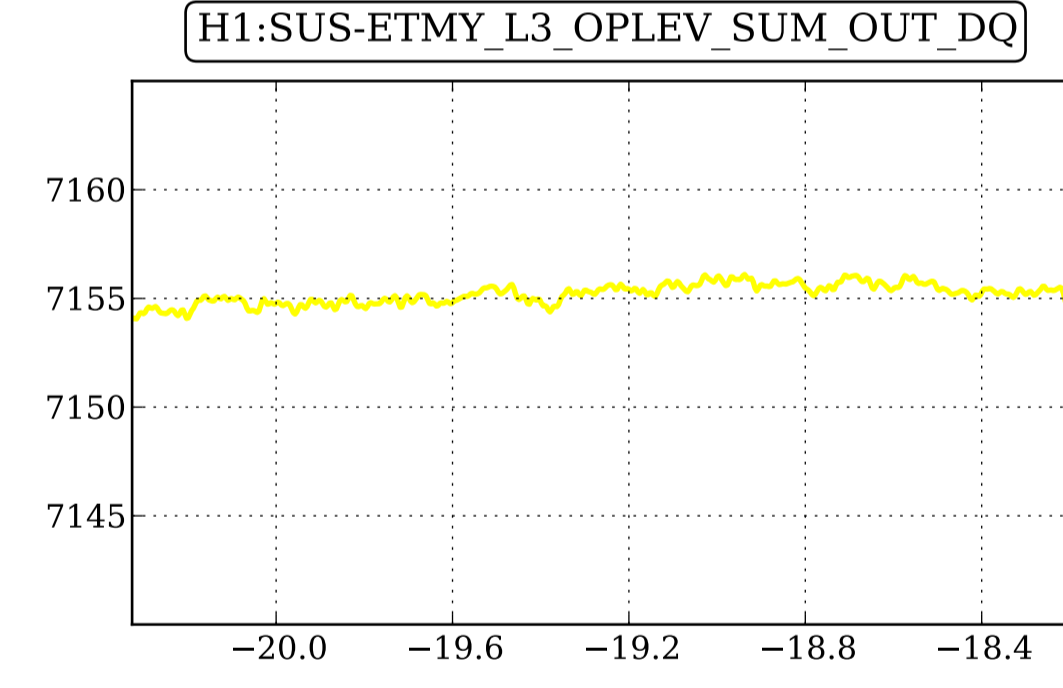

Signal time series: Dec 03 2014 07:11:45.0 UTC (GPS = 1101625921.000000)

magnitude (counts)

seconds after 1101625921.000000 (s)