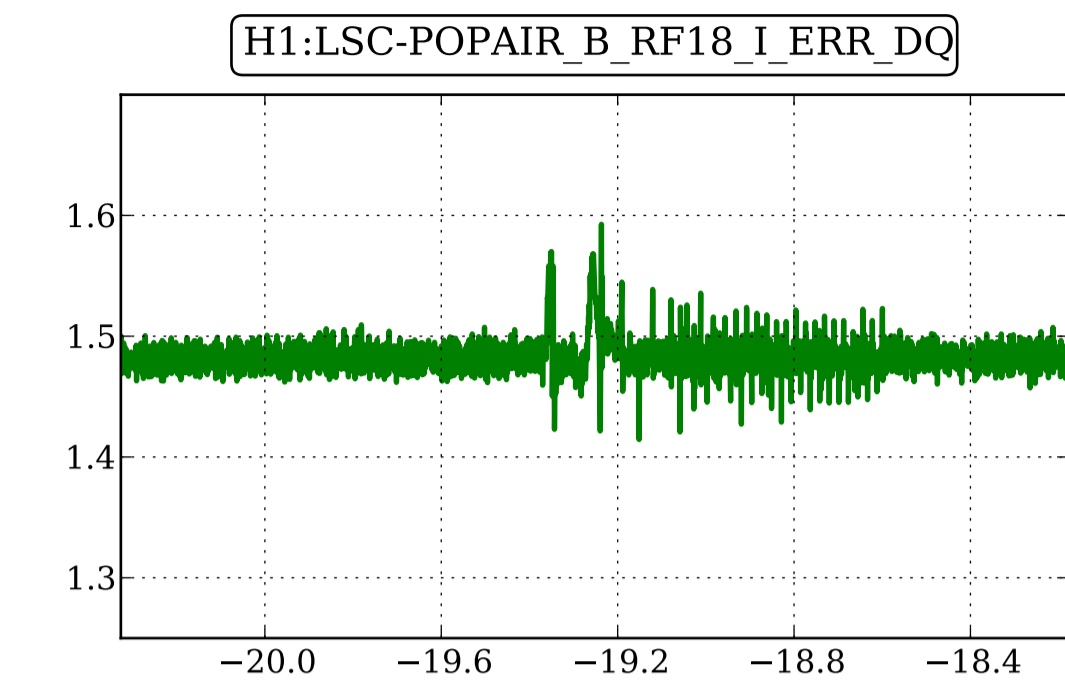

Signal time series: Dec 03 2014 07:11:45.0 UTC (GPS = 1101625921.000000)

magnitude (counts)

seconds after 1101625921.000000 (s)