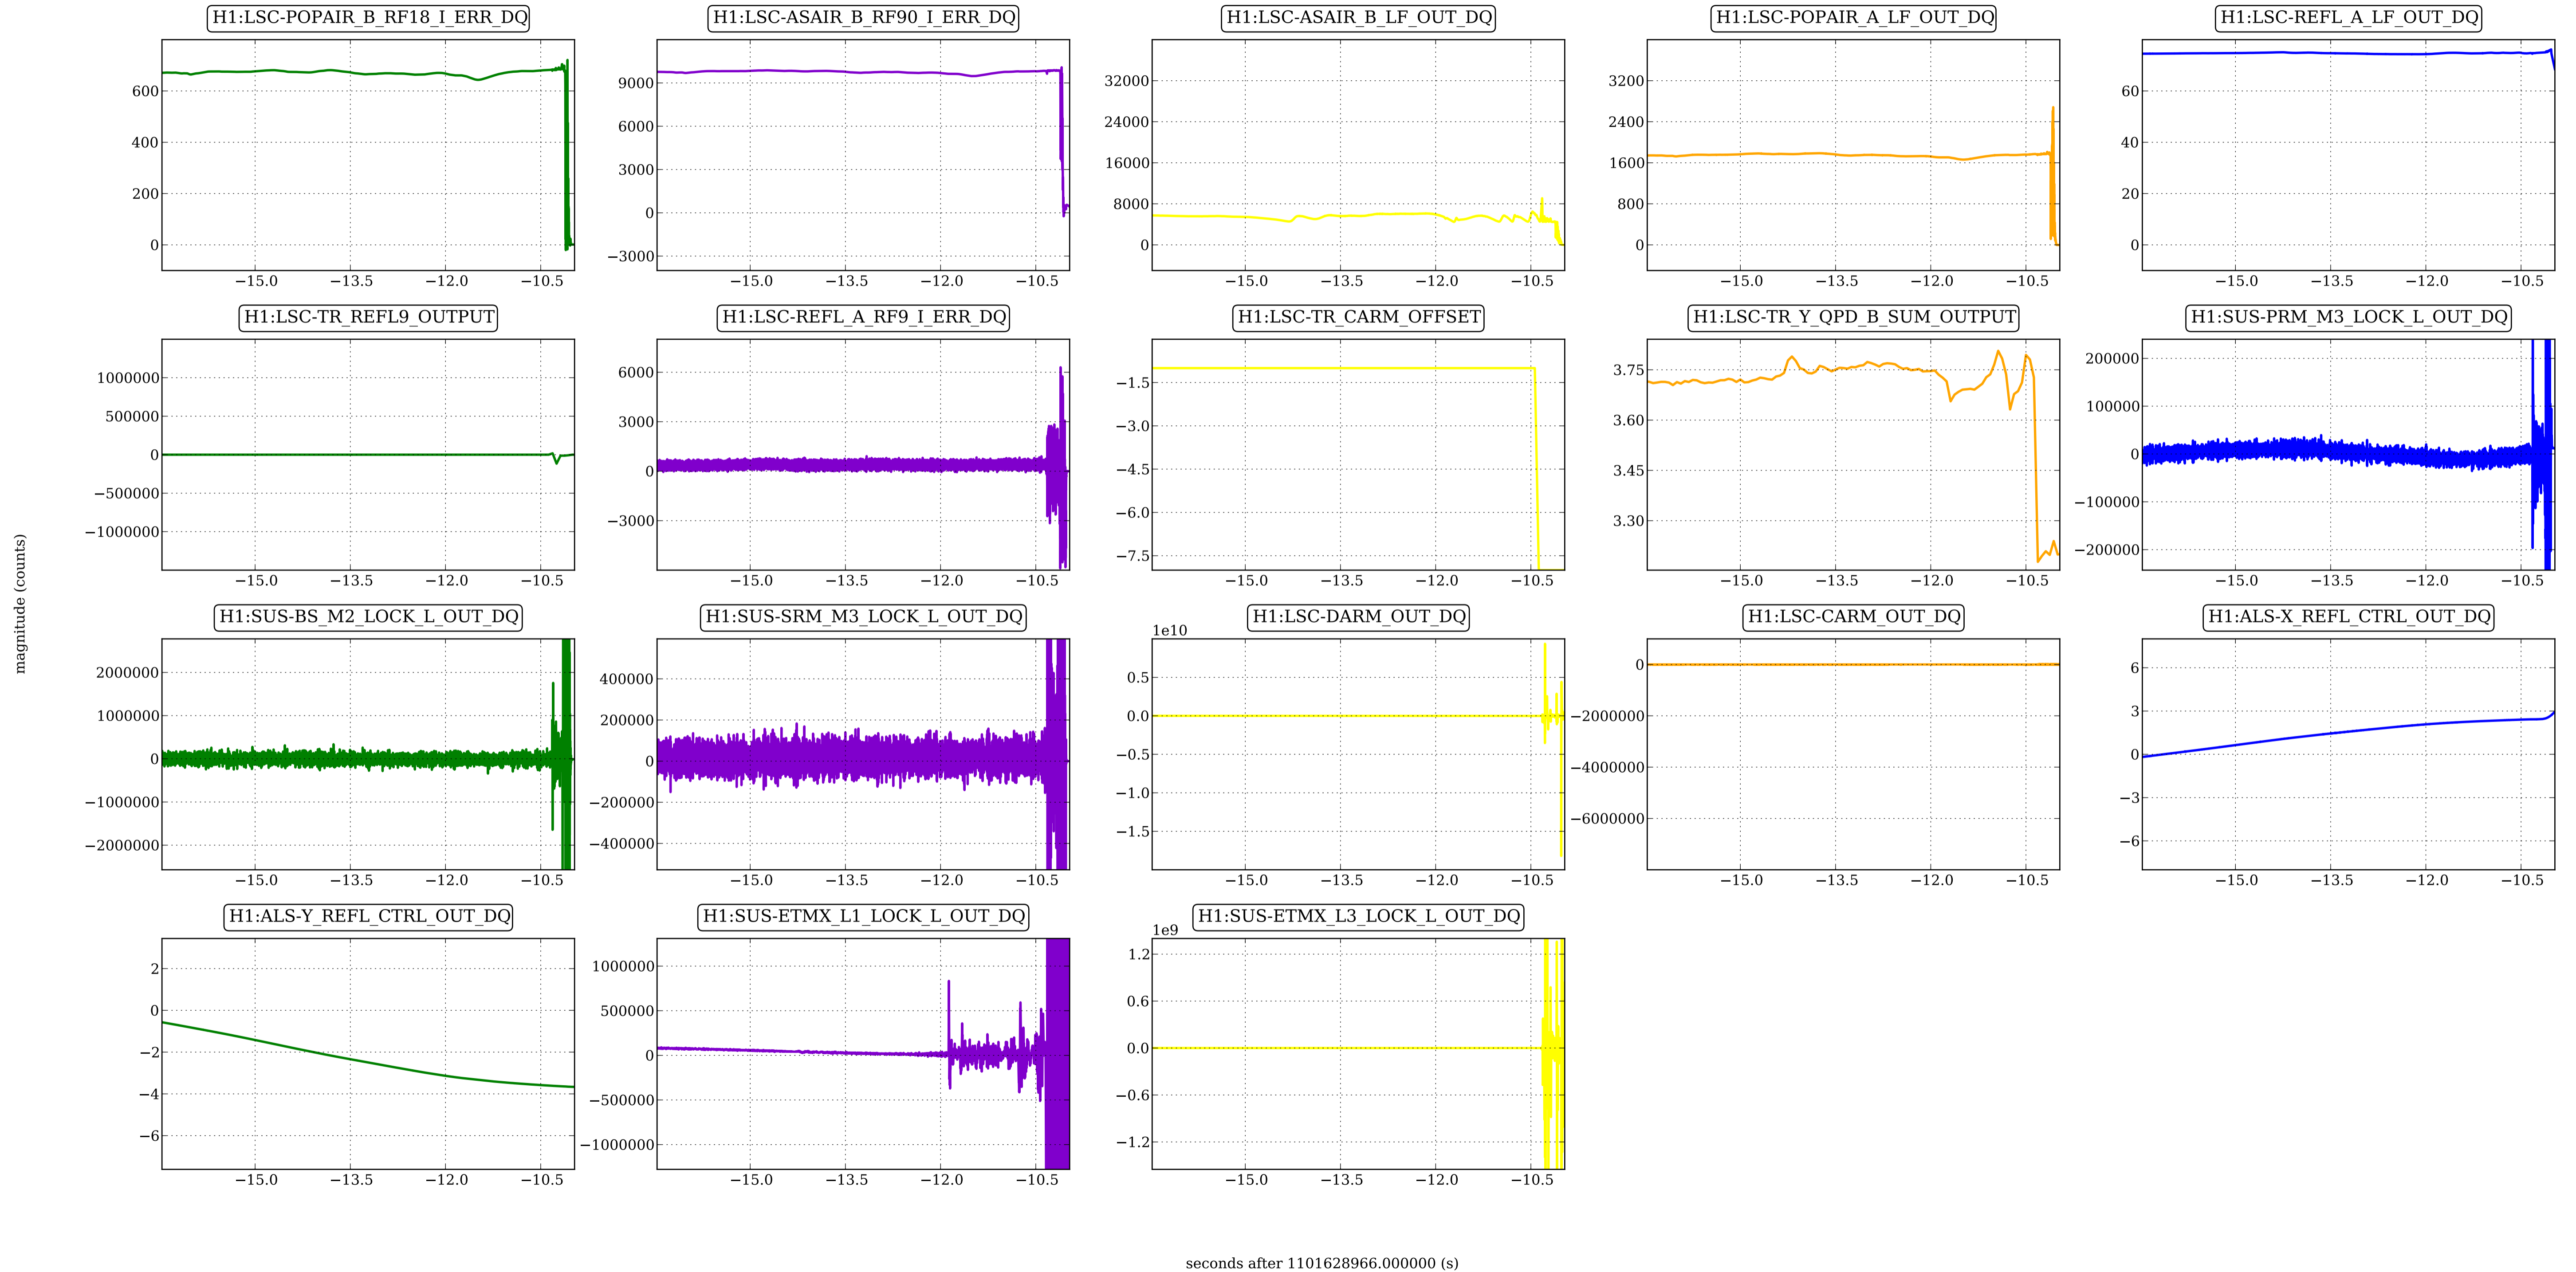

Signal time series: Dec 03 2014 08:02:30.0 UTC (GPS = 1101628966.000000)

seconds after 1101628966.000000 (s)