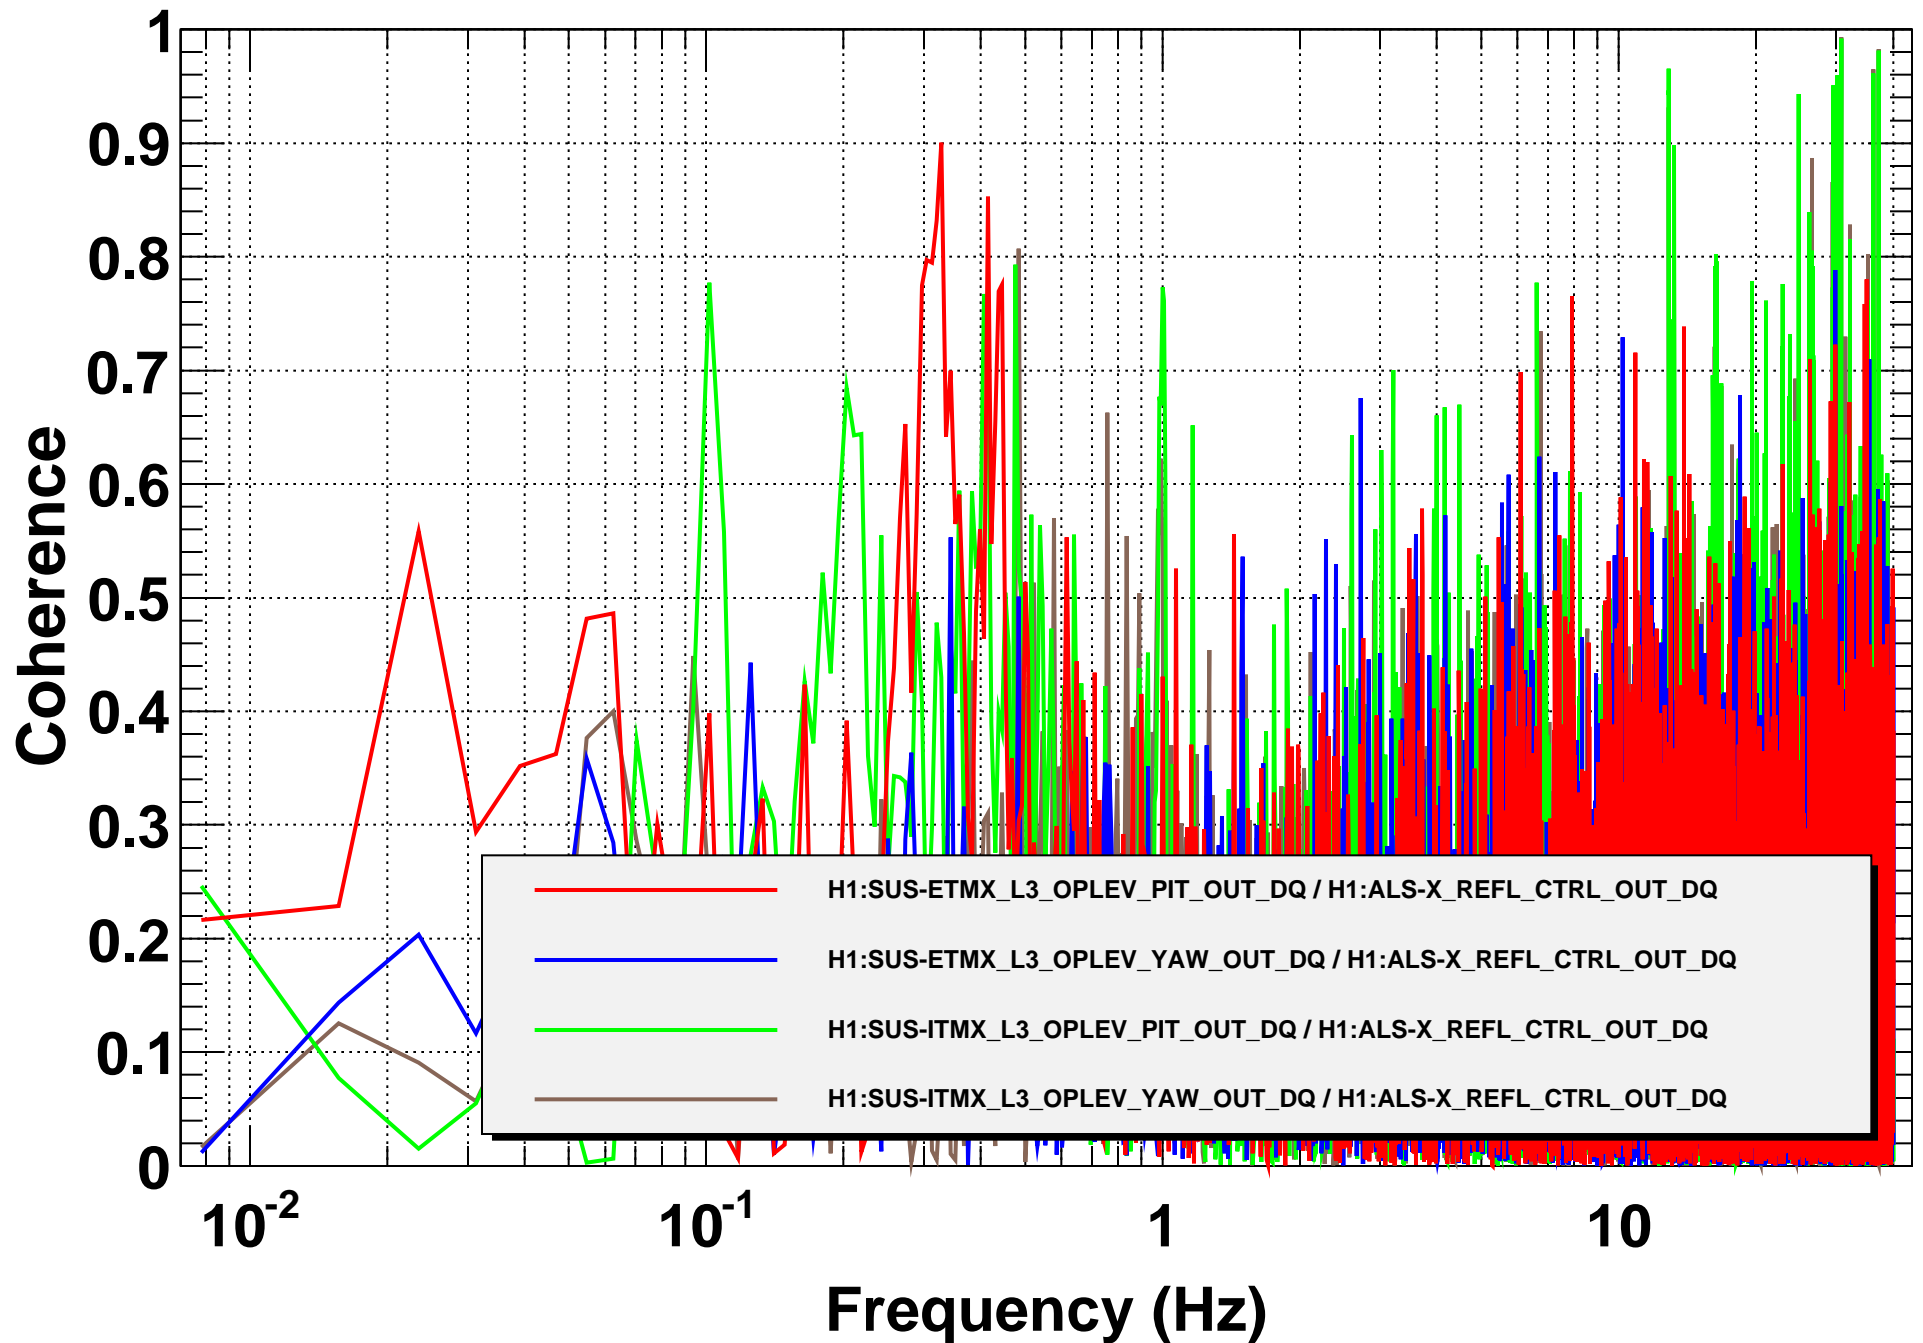

# Coherence

T0=09/12/2014 01:47:02

Avg=8

BW=0.0117187

# Amplitude Spectral Density

T0=09/12/2014 01:47:02

Avg=8

BW=0.0117187