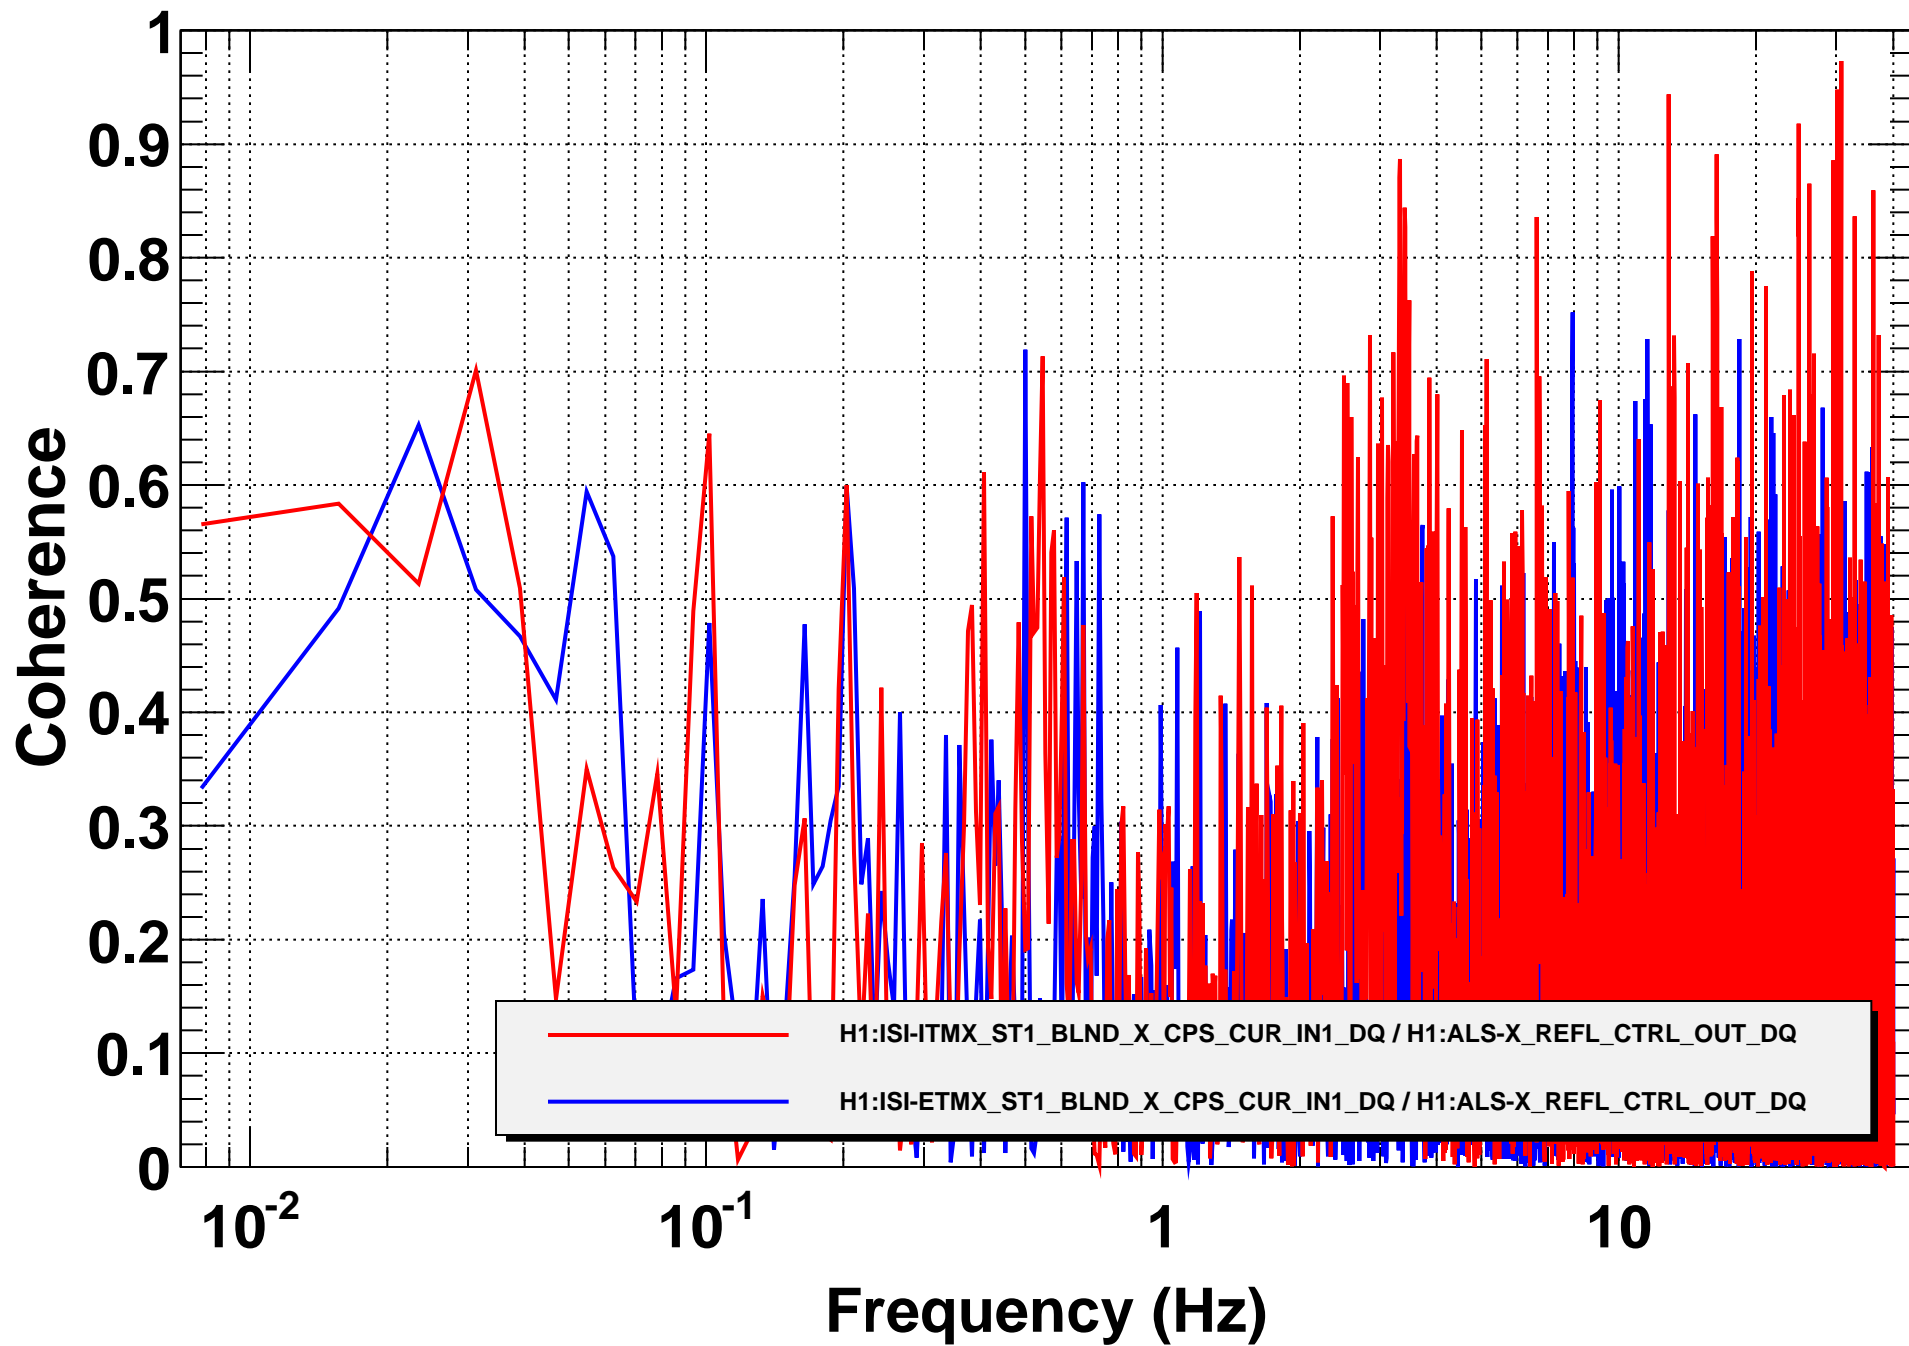

# Amplitude Spectral Density

T0=09/12/2014 01:47:02

Avg=8

BW=0.0117187

# Coherence

T0=09/12/2014 01:47:02

Avg=8

BW=0.0117187