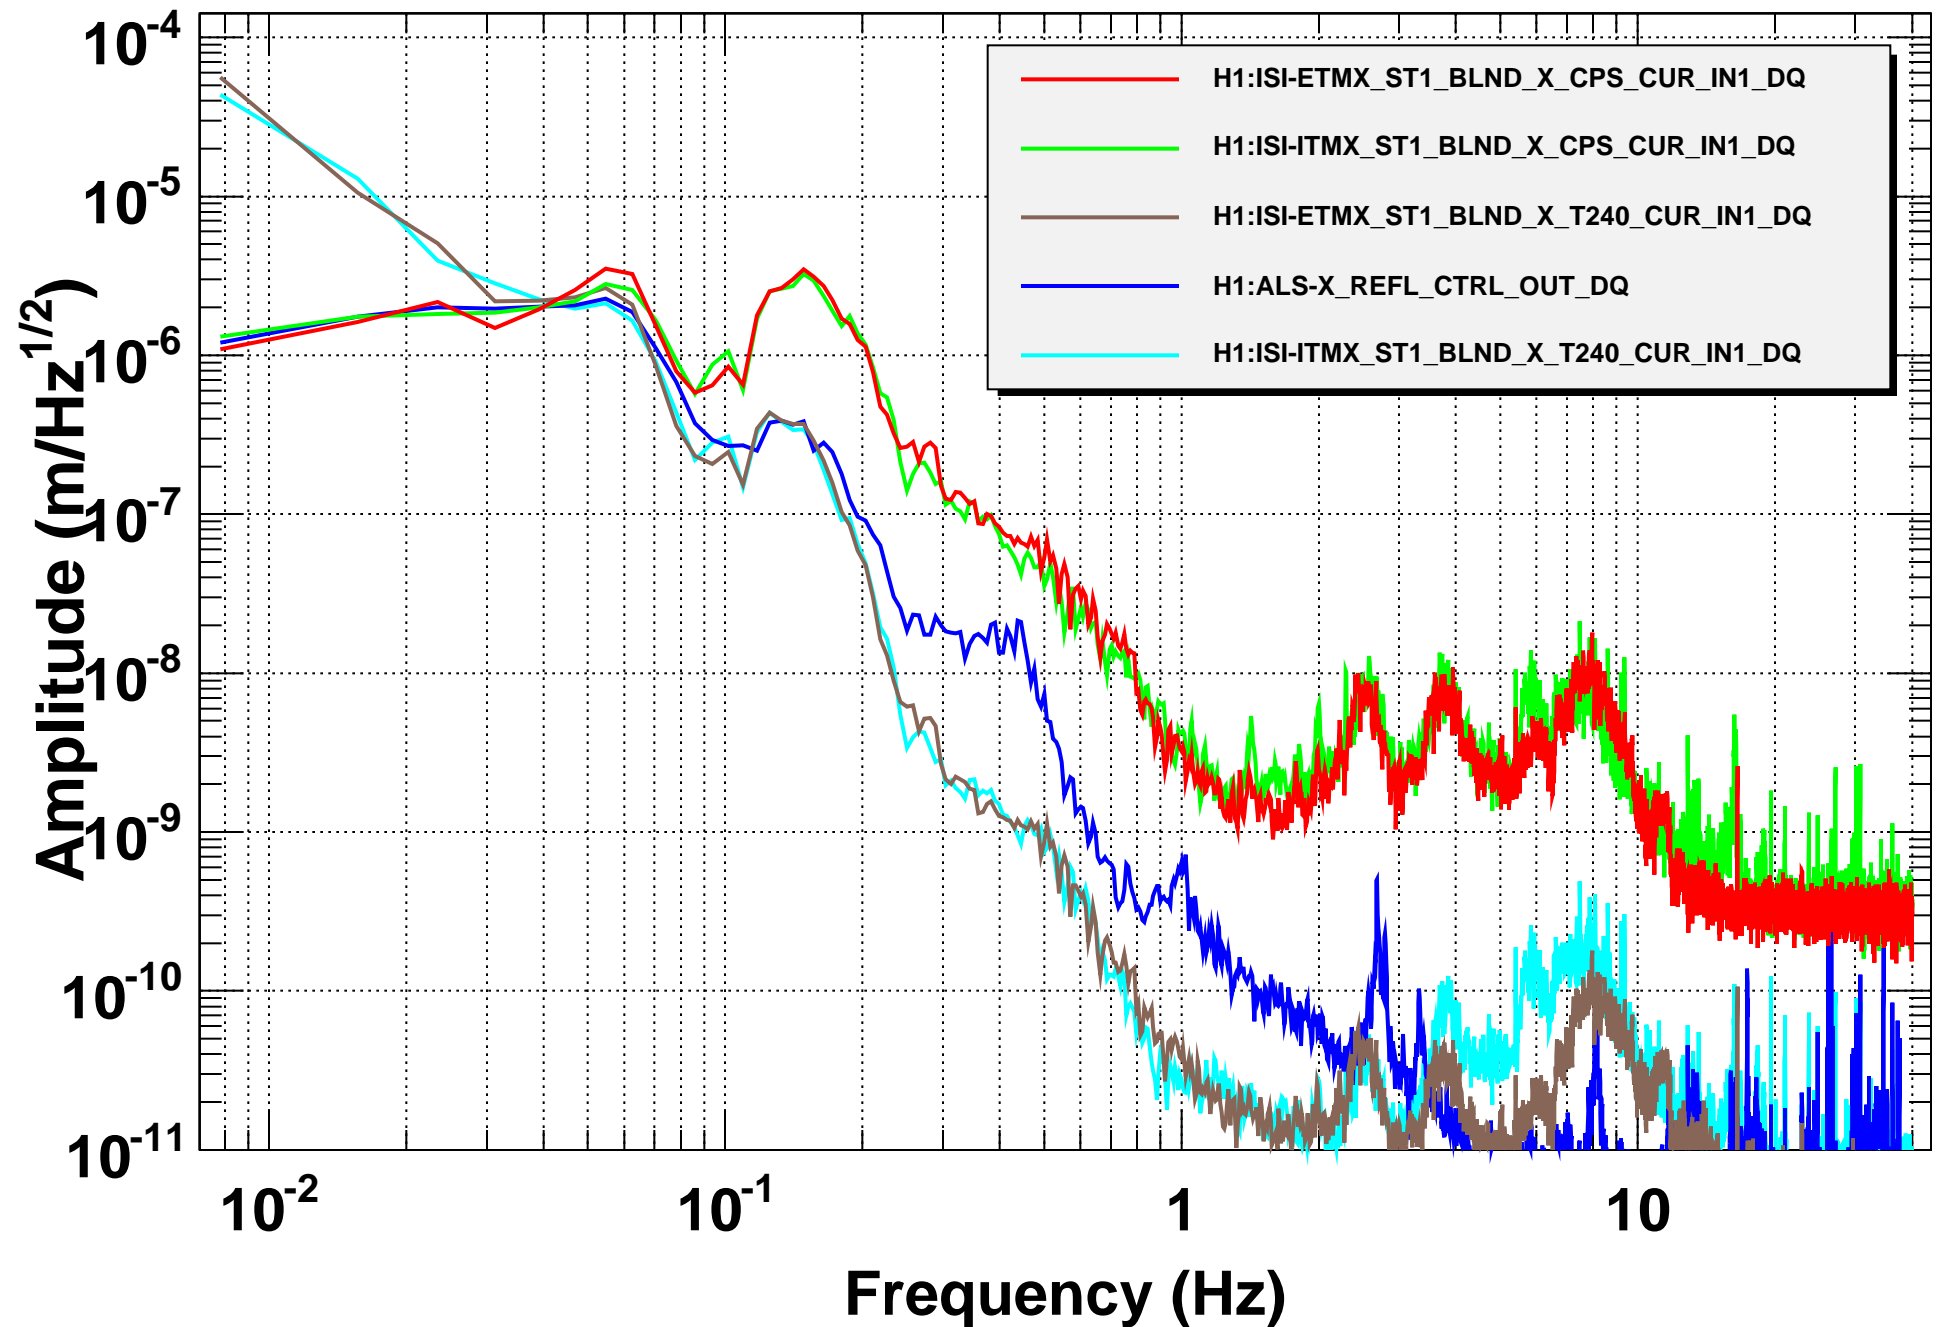

# Amplitude Spectral Density

T0=09/12/2014 01:47:02

Avg=8

BW=0.0117187

# Coherence

T0=09/12/2014 01:47:02

Avg=8

BW=0.0117187