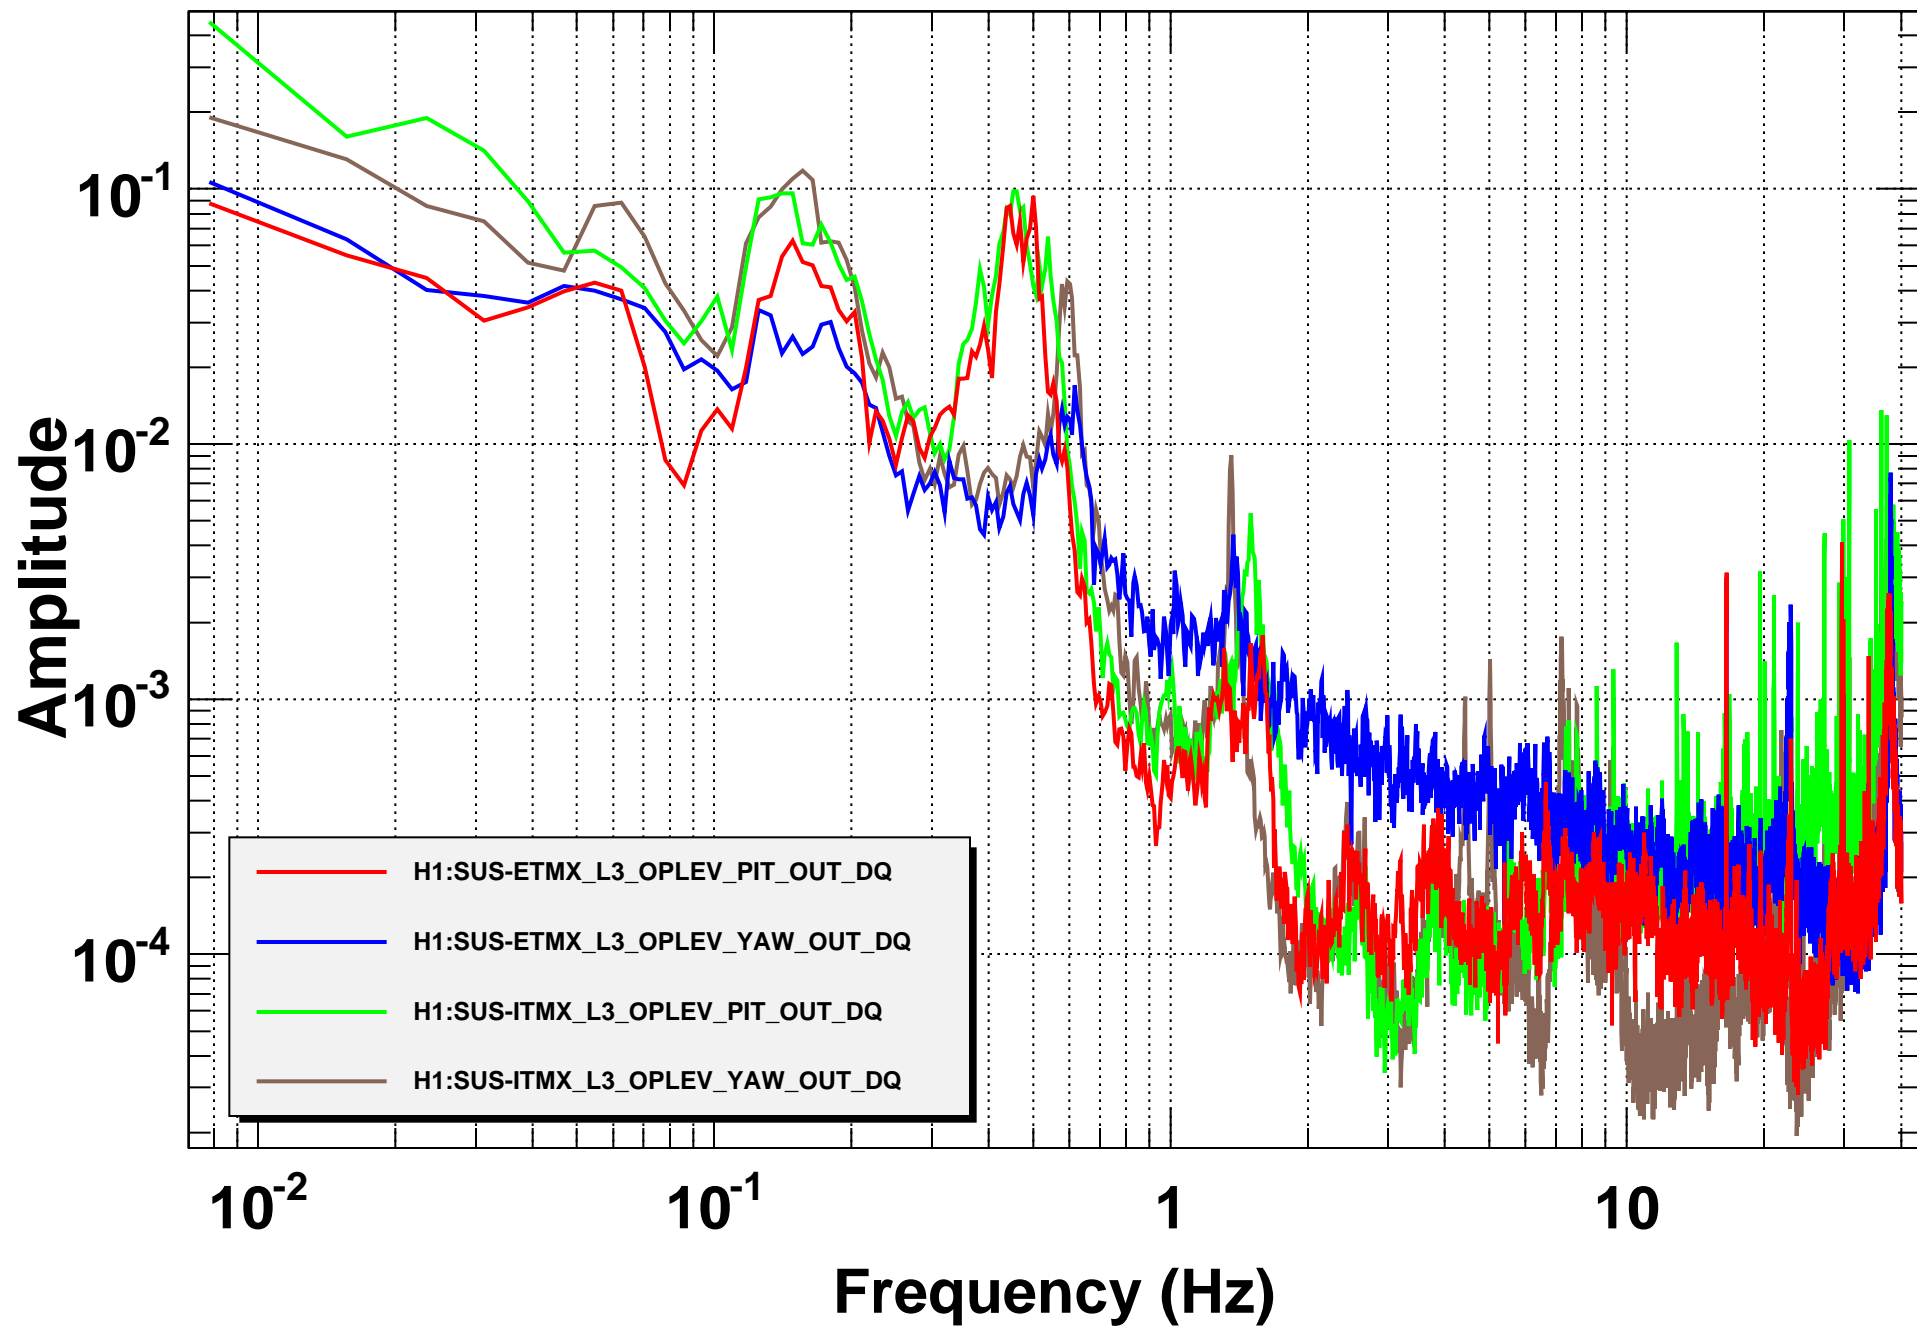

# Amplitude Spectral Density

T0=09/12/2014 01:47:02

Avg=8

BW=0.0117187

# Coherence

T0=09/12/2014 01:47:02

Avg=8

BW=0.0117187