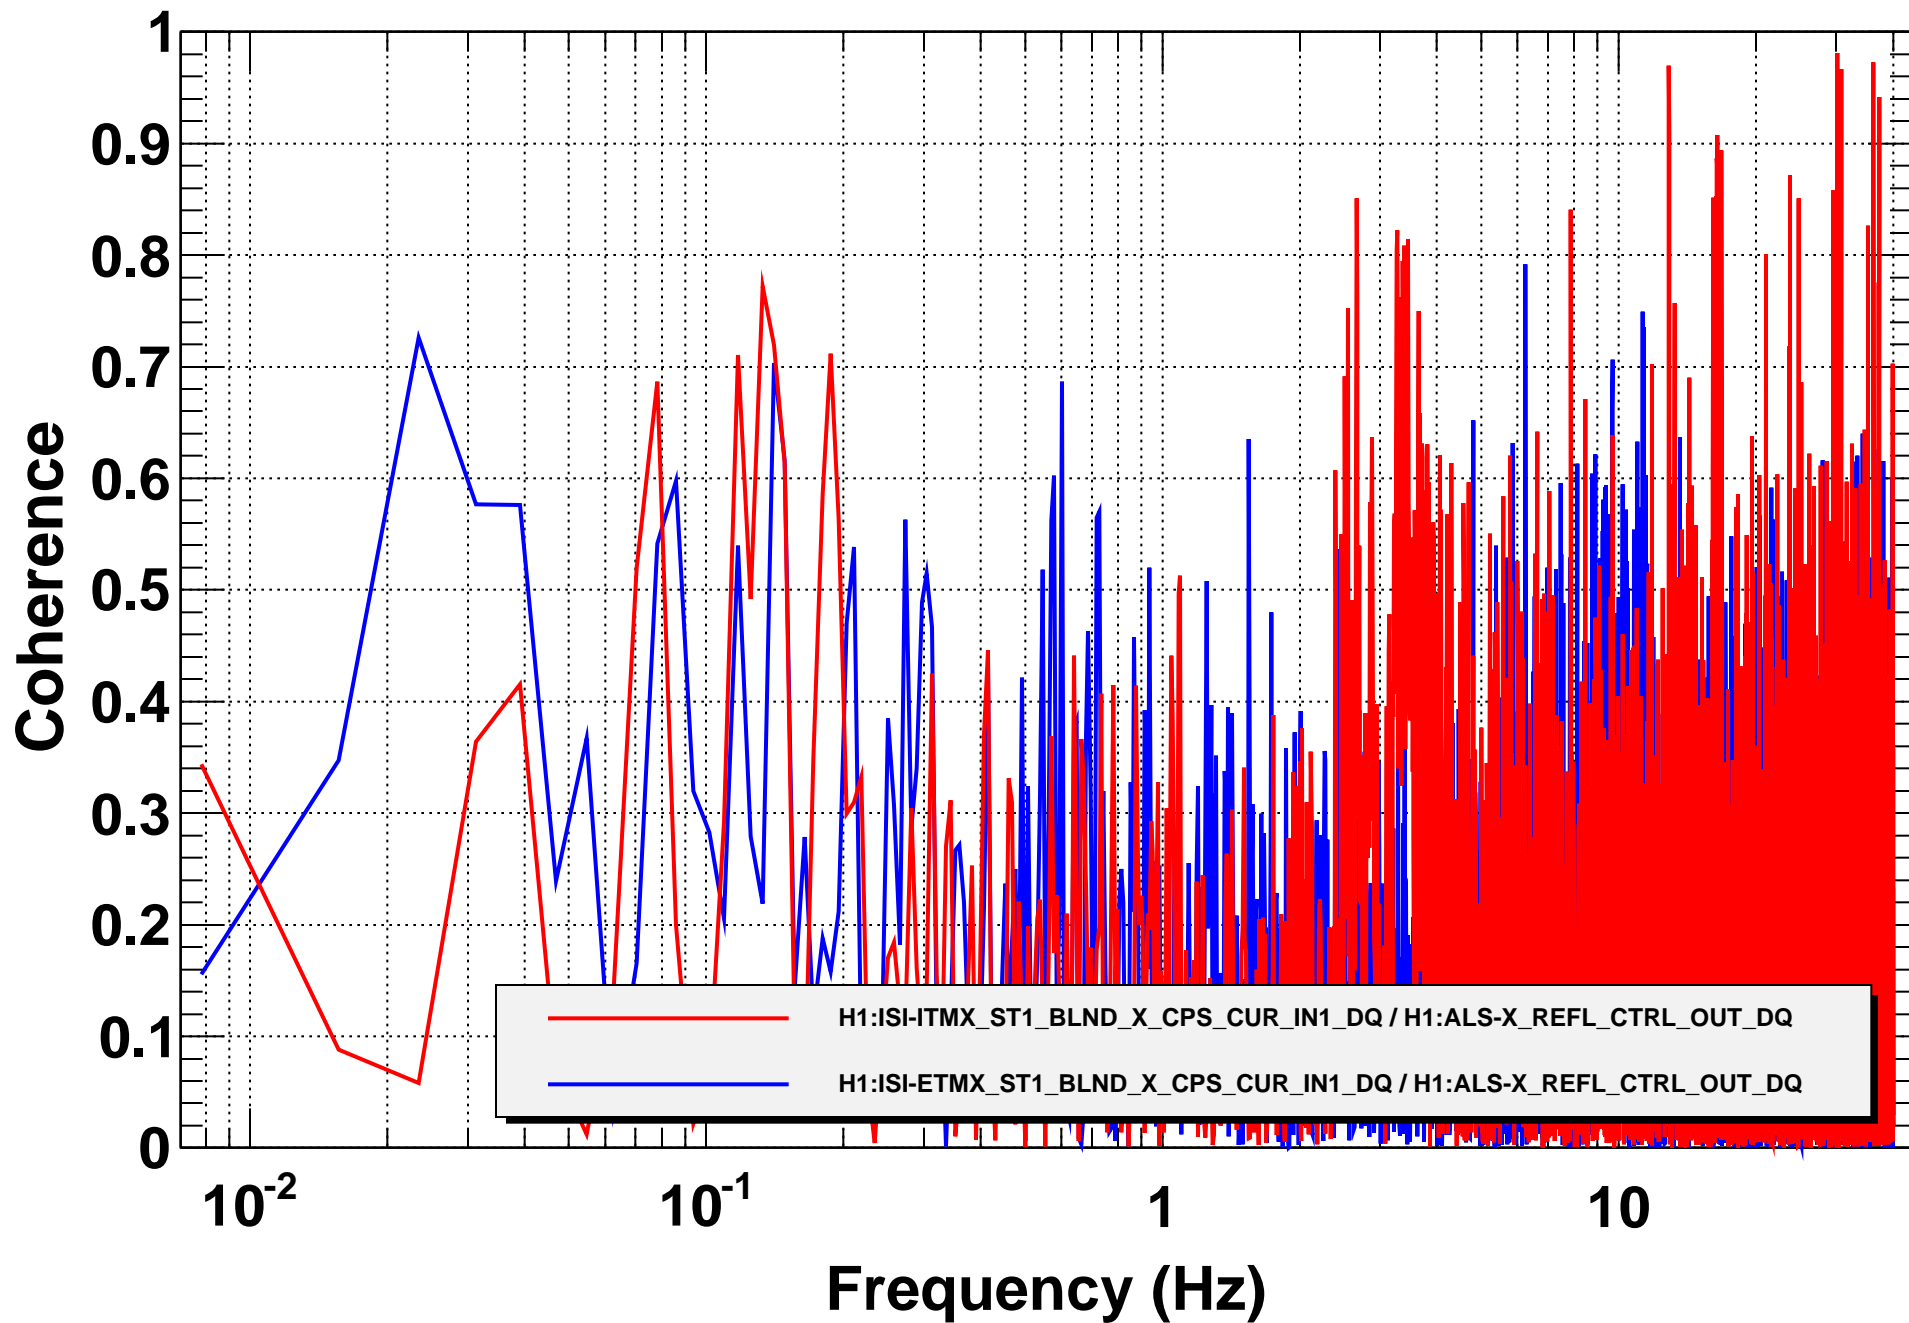

Amplitude Spectral Density

T0=09/12/2014 02:05:00

Avg=8

BW=0.0117187

Coherence

T0=09/12/2014 02:05:00

Avg=8

BW=0.0117187