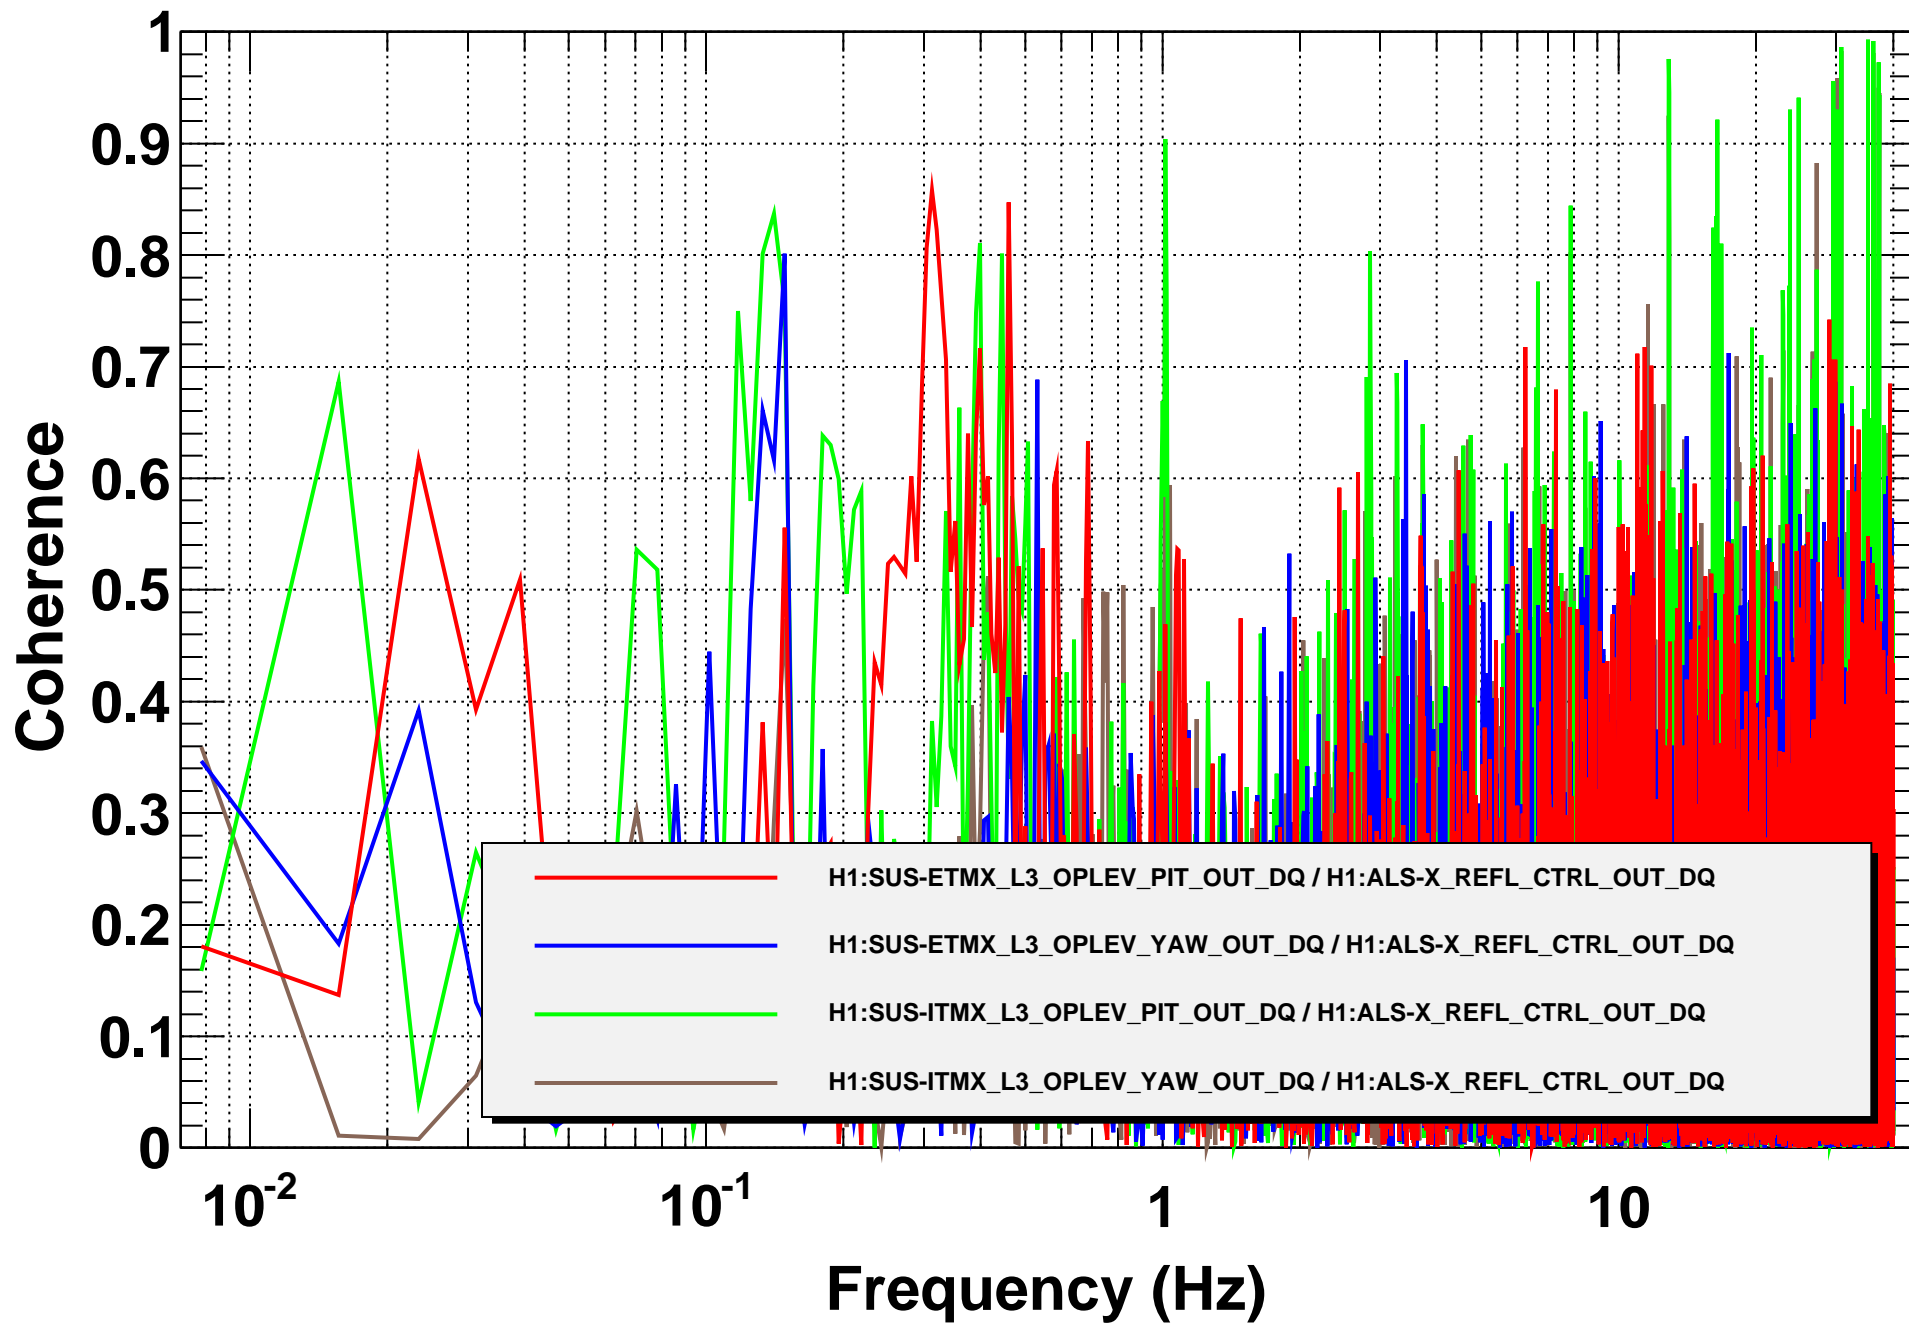

Amplitude Spectral Density

T0=09/12/2014 02:05:00

Avg=8

BW=0.0117187

Coherence

T0=09/12/2014 02:05:00

Avg=8

BW=0.0117187