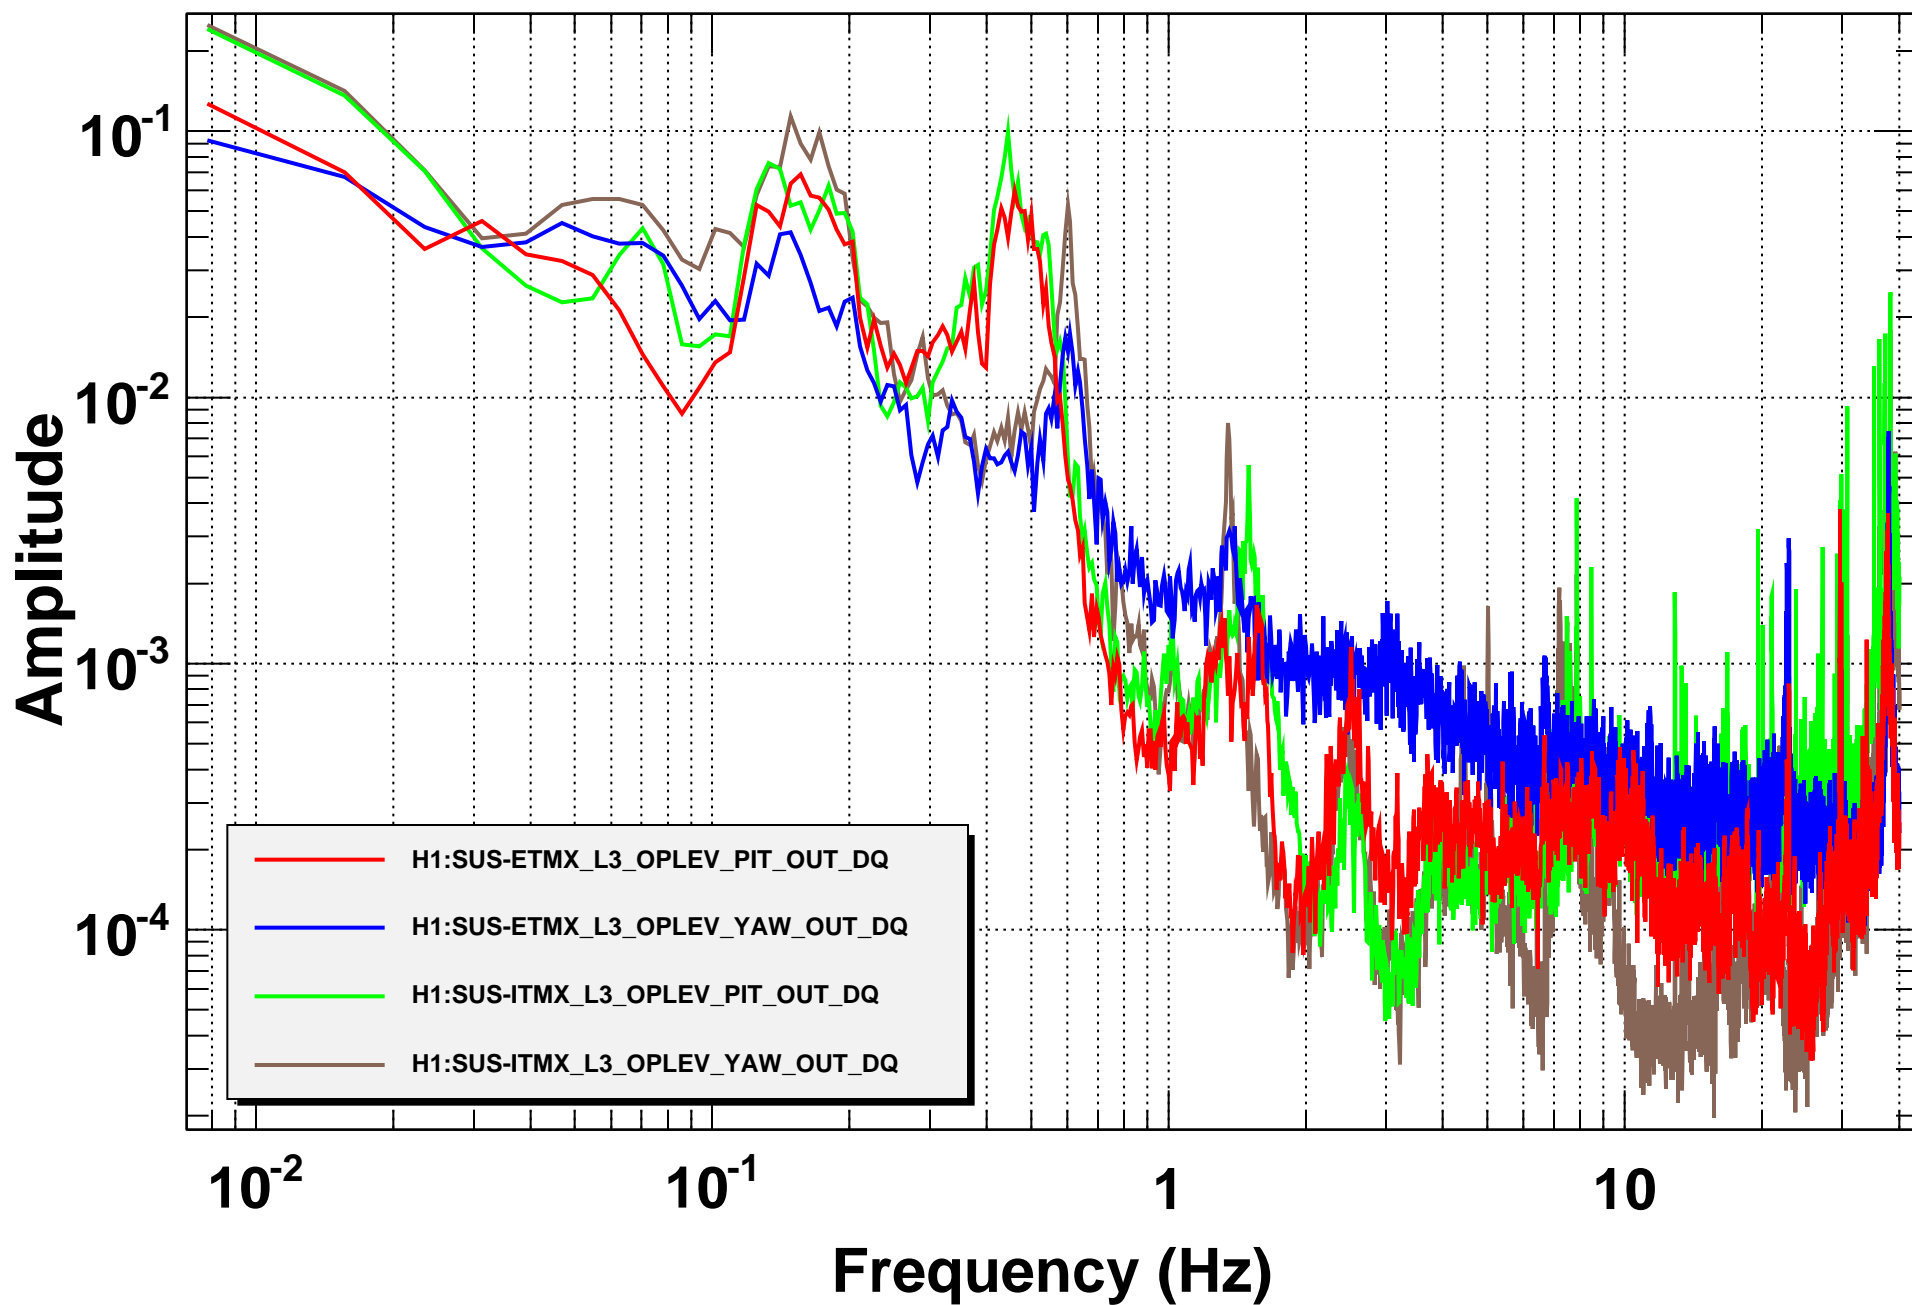

Amplitude Spectral Density

T0=09/12/2014 02:05:00

Avg=8

BW=0.0117187

Coherence

T0=09/12/2014 02:05:00

Avg=8

BW=0.0117187