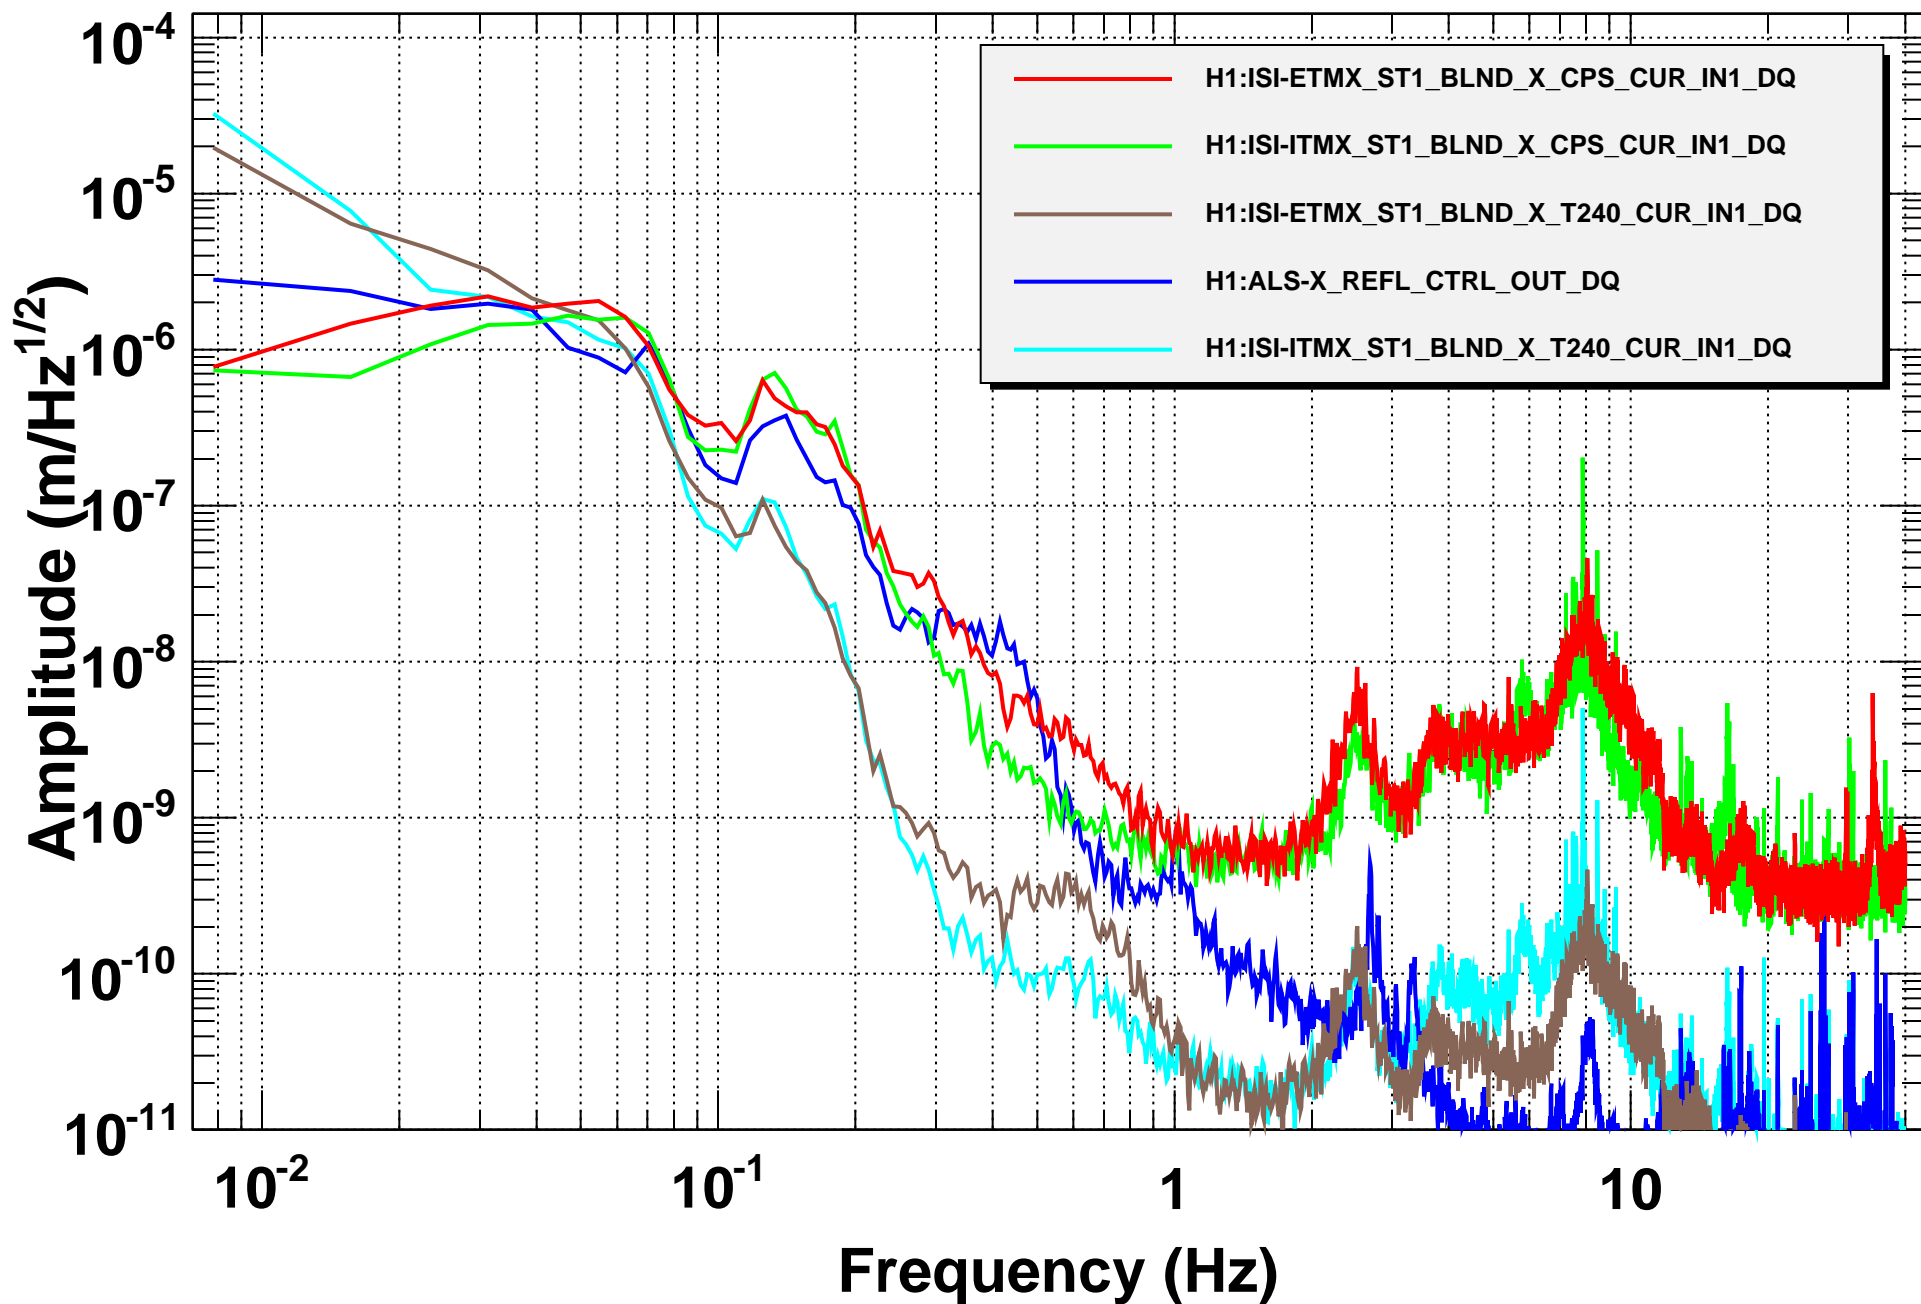

Amplitude Spectral Density

T0=09/12/2014 02:05:00

Avg=8

BW=0.0117187

Coherence

T0=09/12/2014 02:05:00

Avg=8

BW=0.0117187