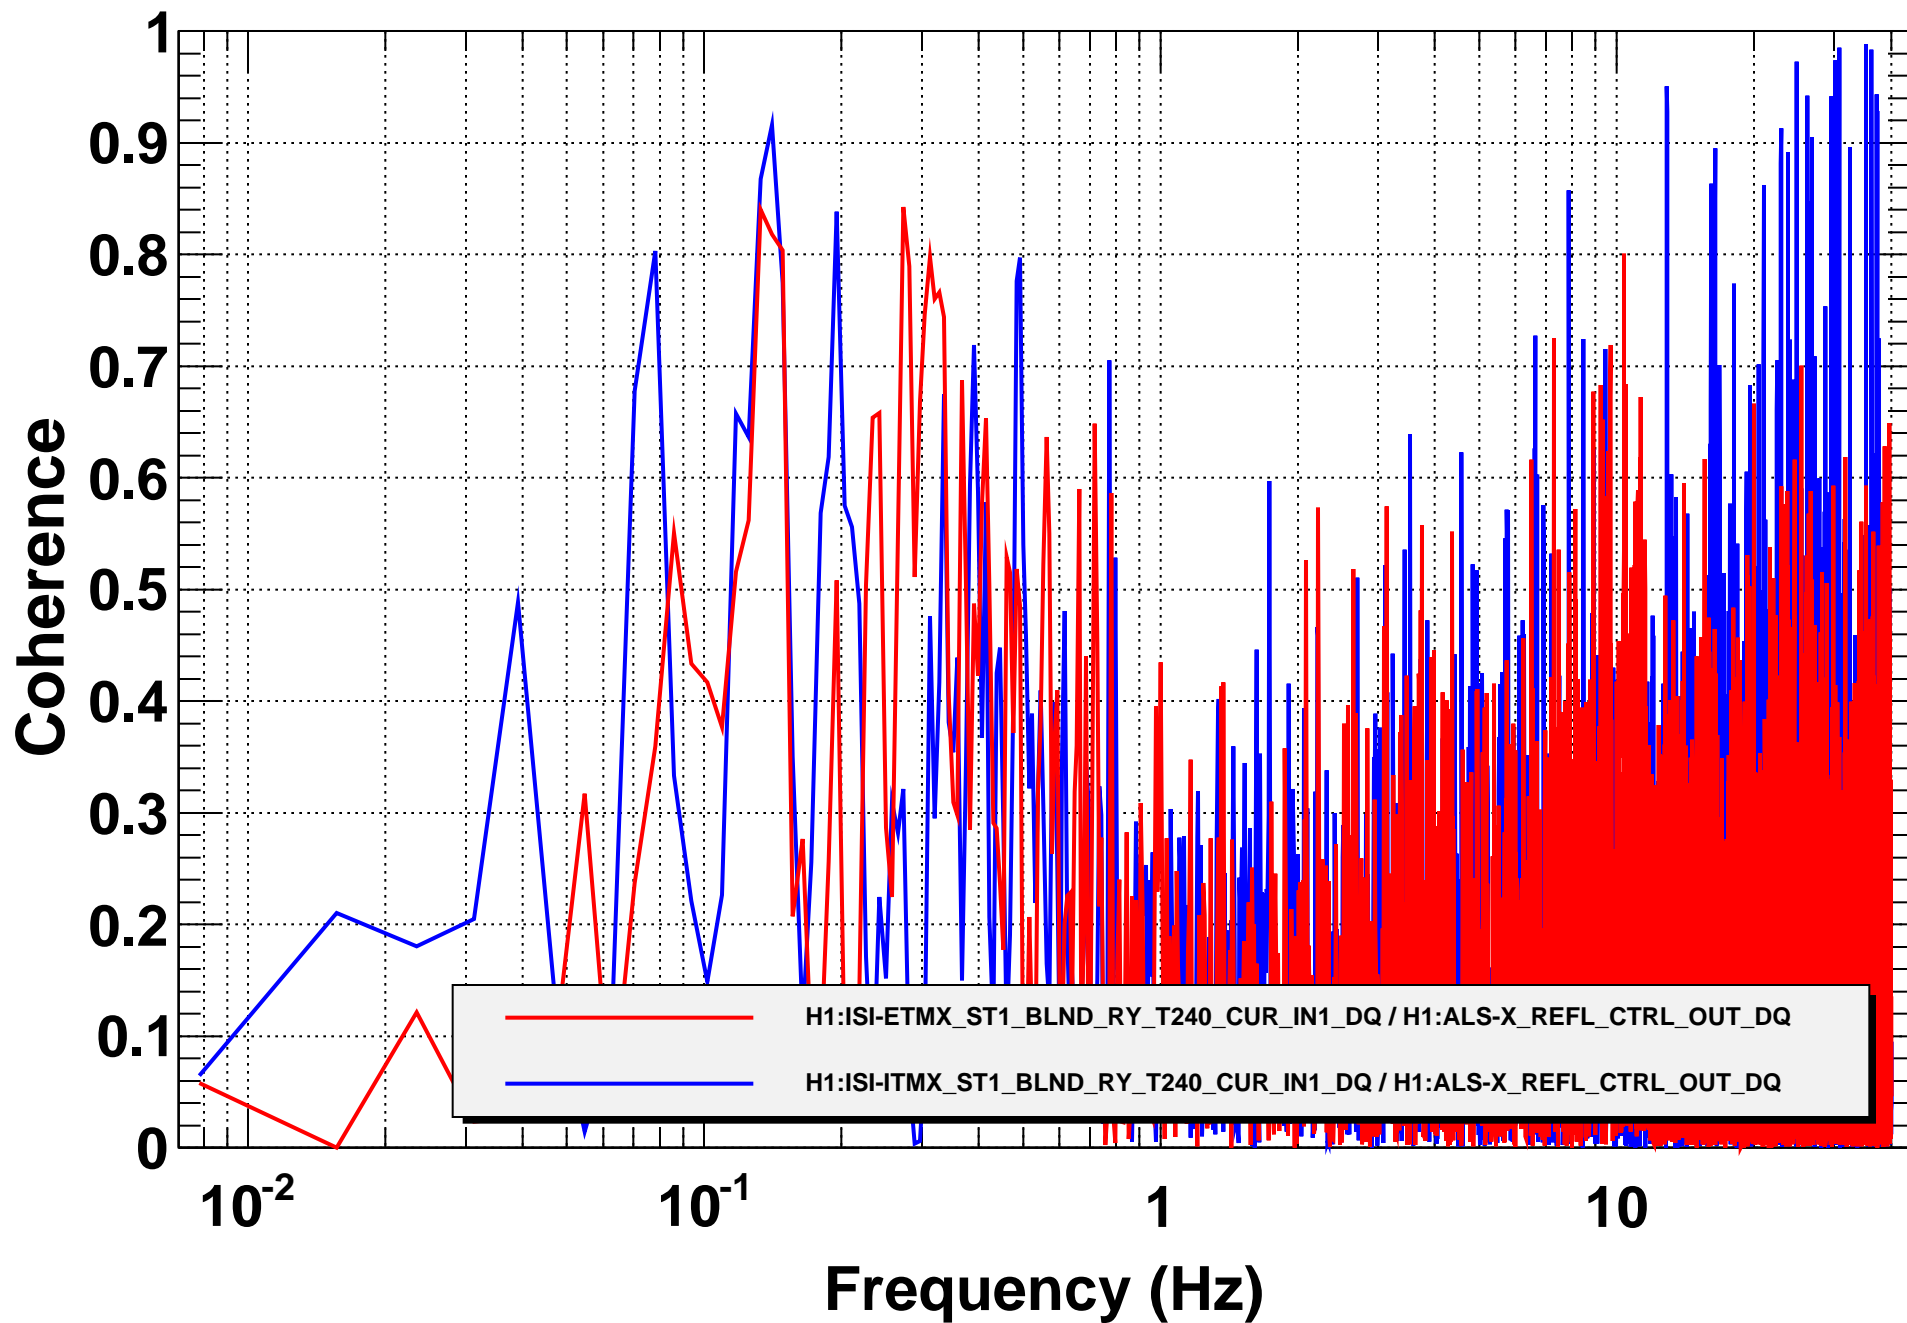

# Amplitude Spectral Density

T0=09/12/2014 02:04:04

Avg=8

BW=0.0117187

# Coherence

T0=09/12/2014 02:04:04

Avg=8

BW=0.0117187