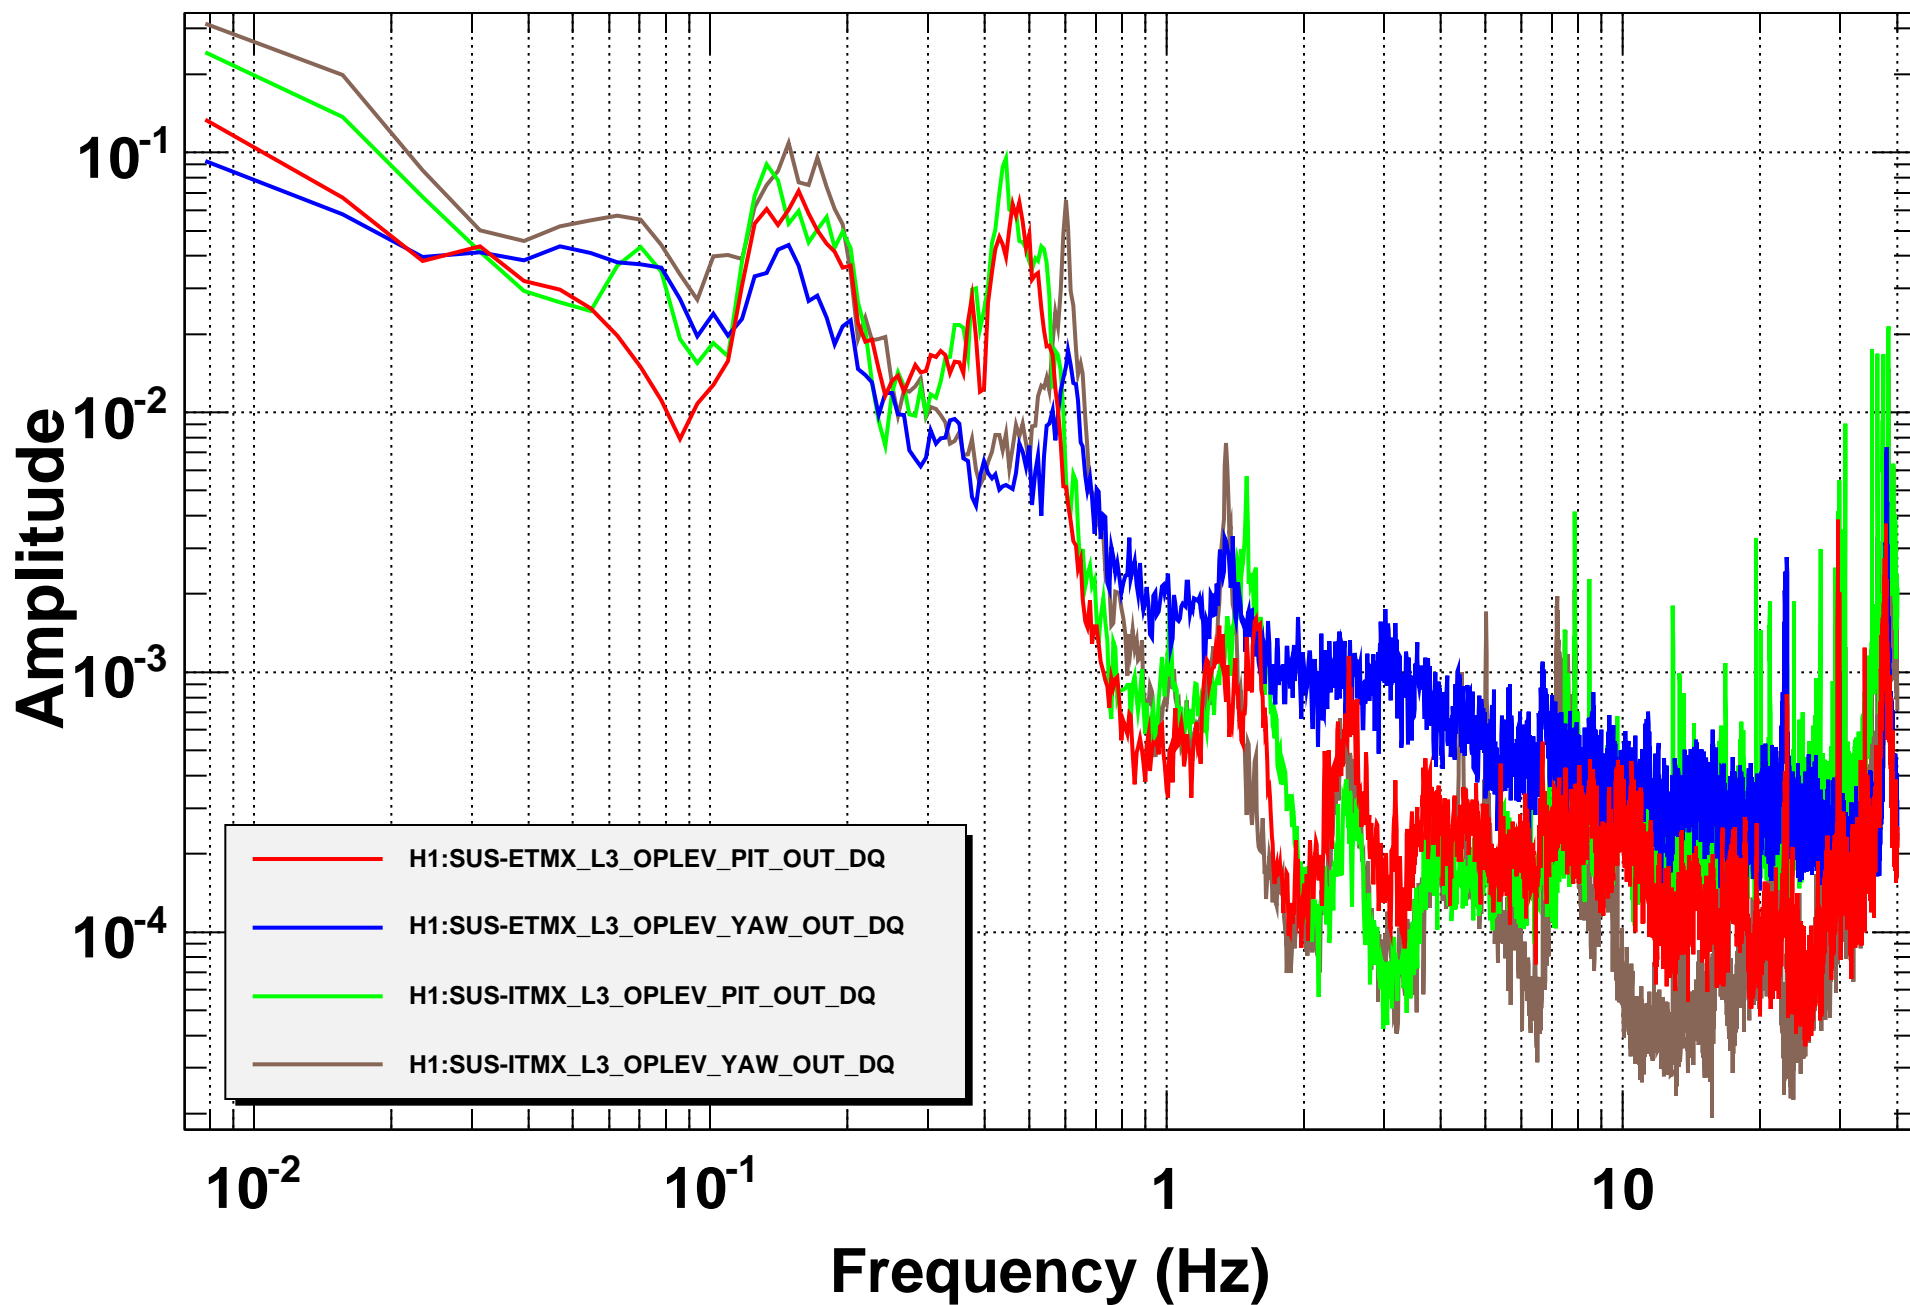

# Amplitude Spectral Density

T0=09/12/2014 02:04:04

Avg=8

BW=0.0117187

# Coherence

T0=09/12/2014 02:04:04

Avg=8

BW=0.0117187