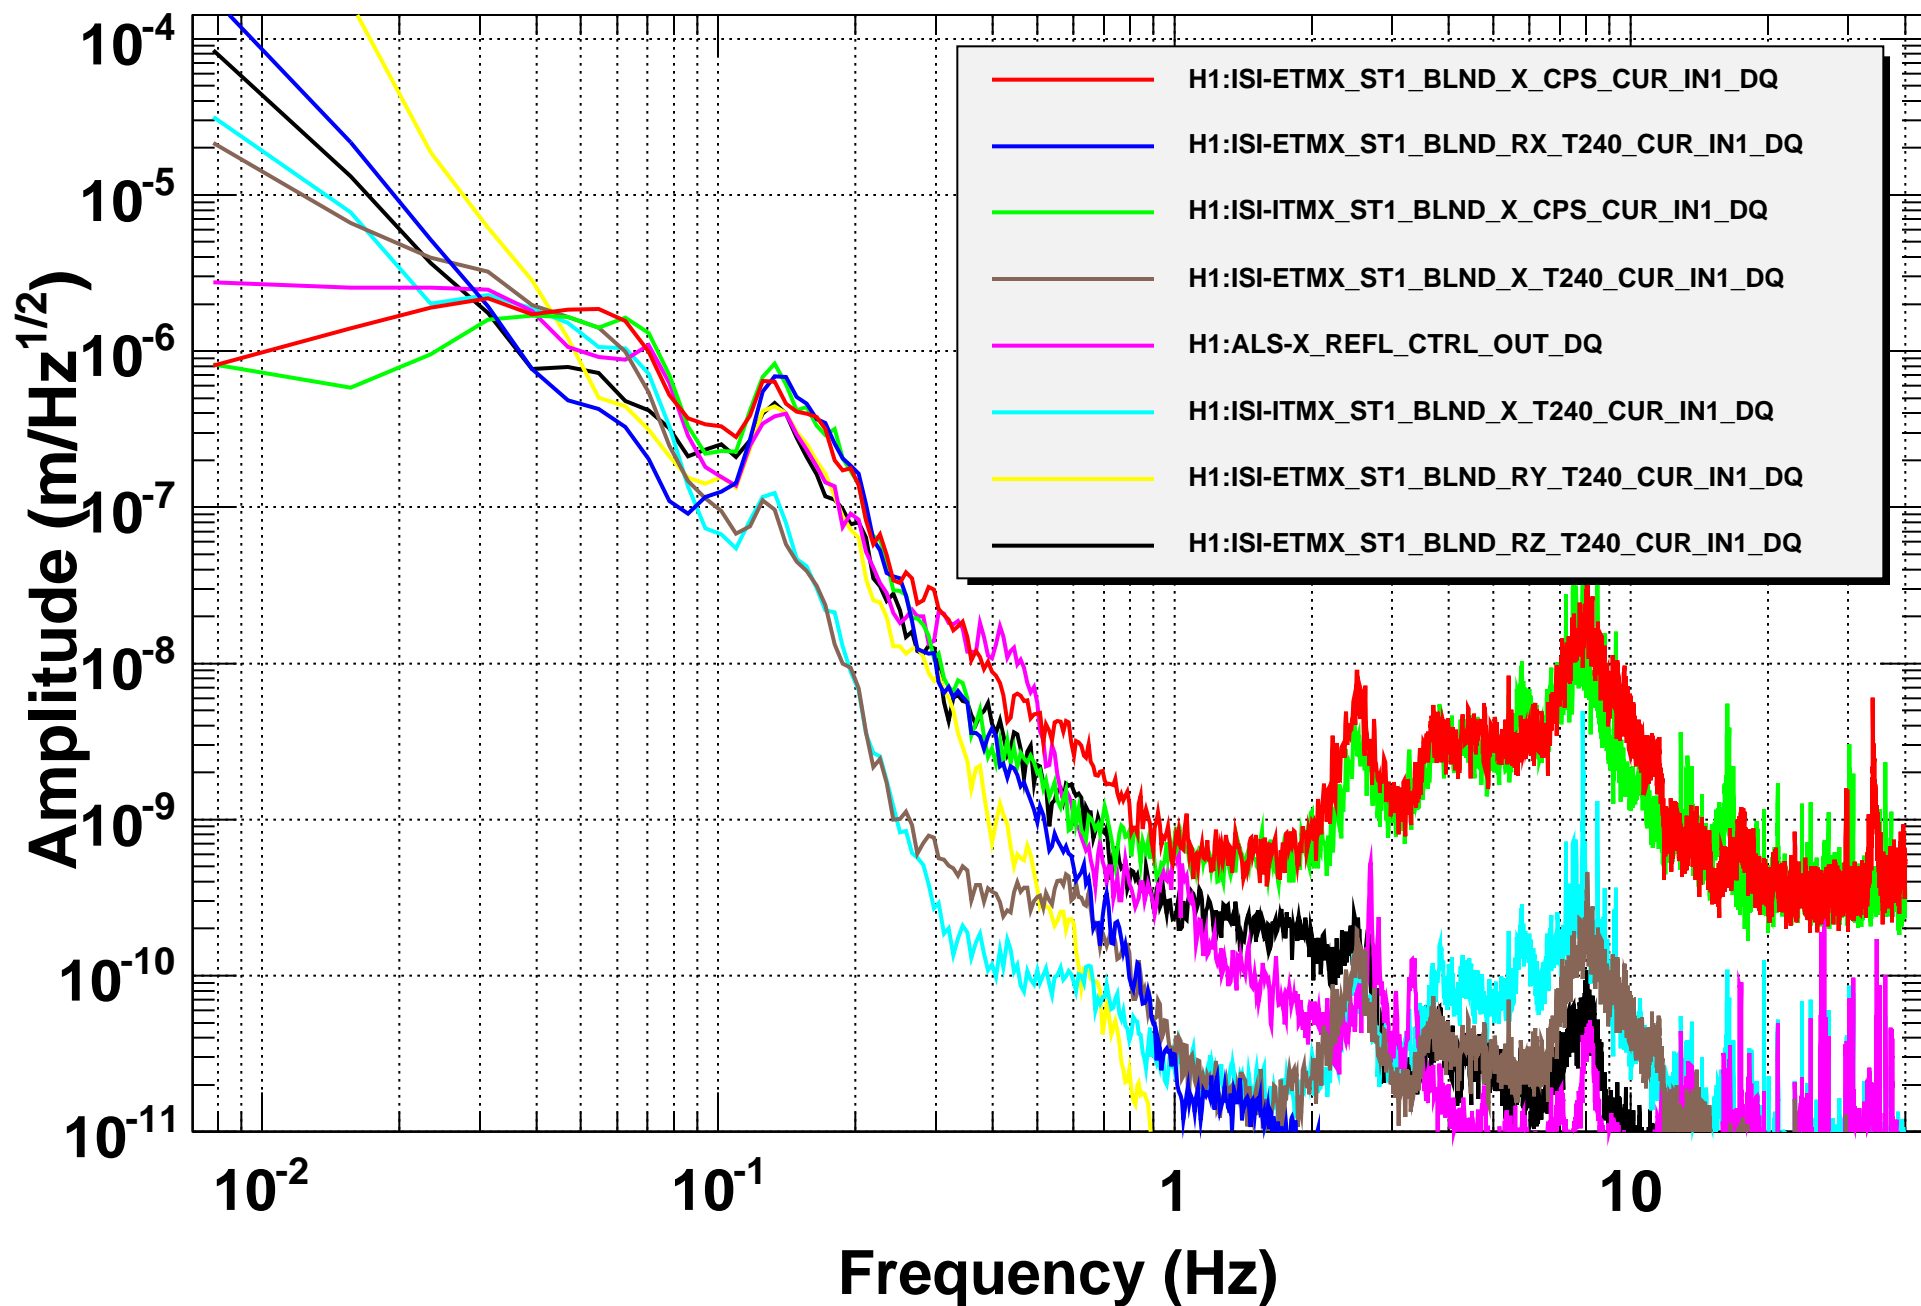

# Amplitude Spectral Density

T0=09/12/2014 02:04:04

Avg=8

BW=0.0117187

# Coherence

T0=09/12/2014 02:04:04

Avg=8

BW=0.0117187