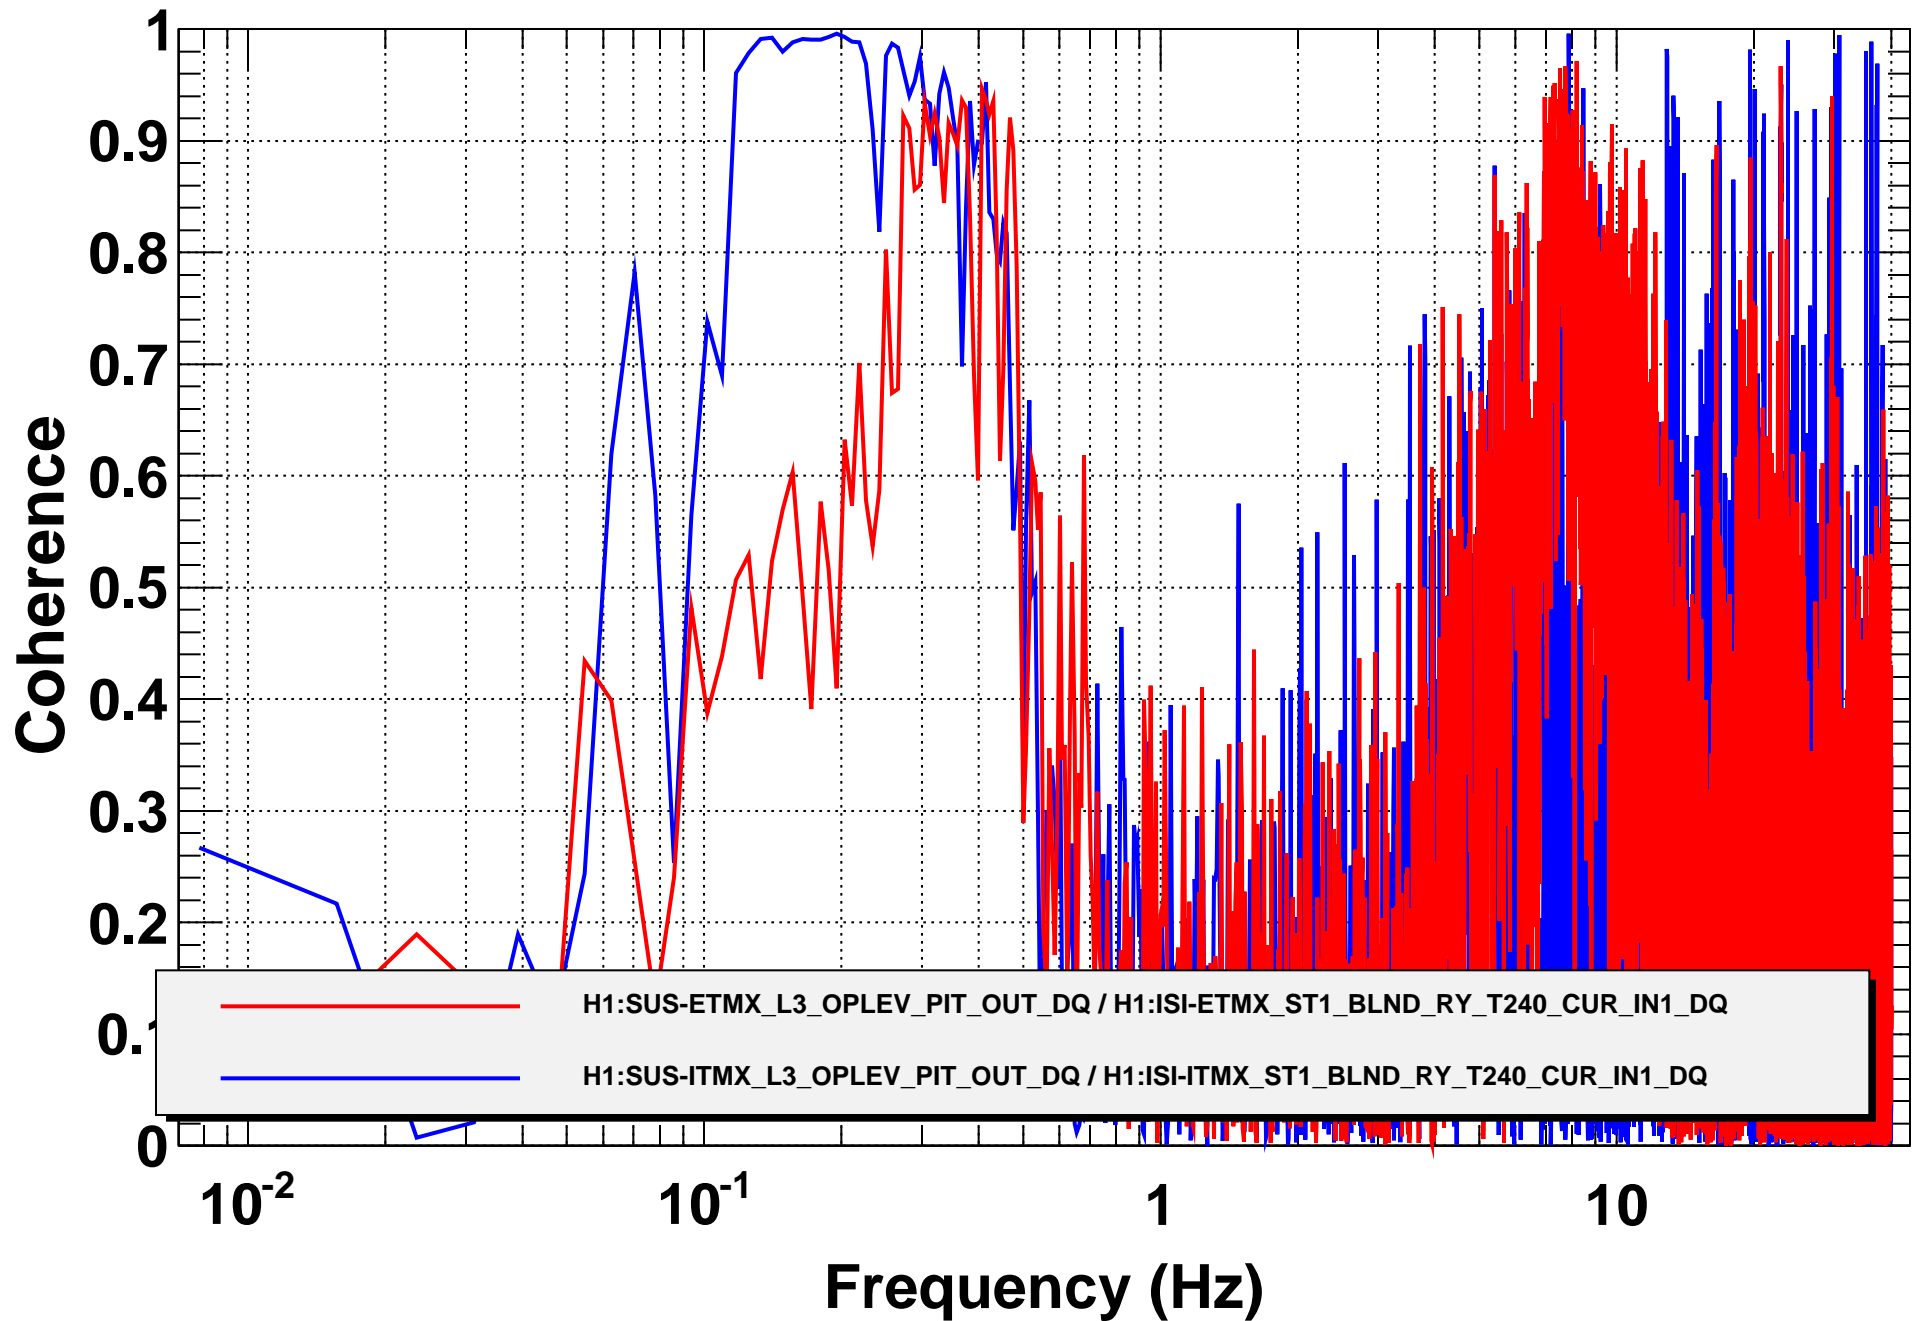

# Amplitude Spectral Density

T0=09/12/2014 02:04:04

Avg=8

BW=0.0117187

# Coherence

T0=09/12/2014 02:04:04

Avg=8

BW=0.0117187