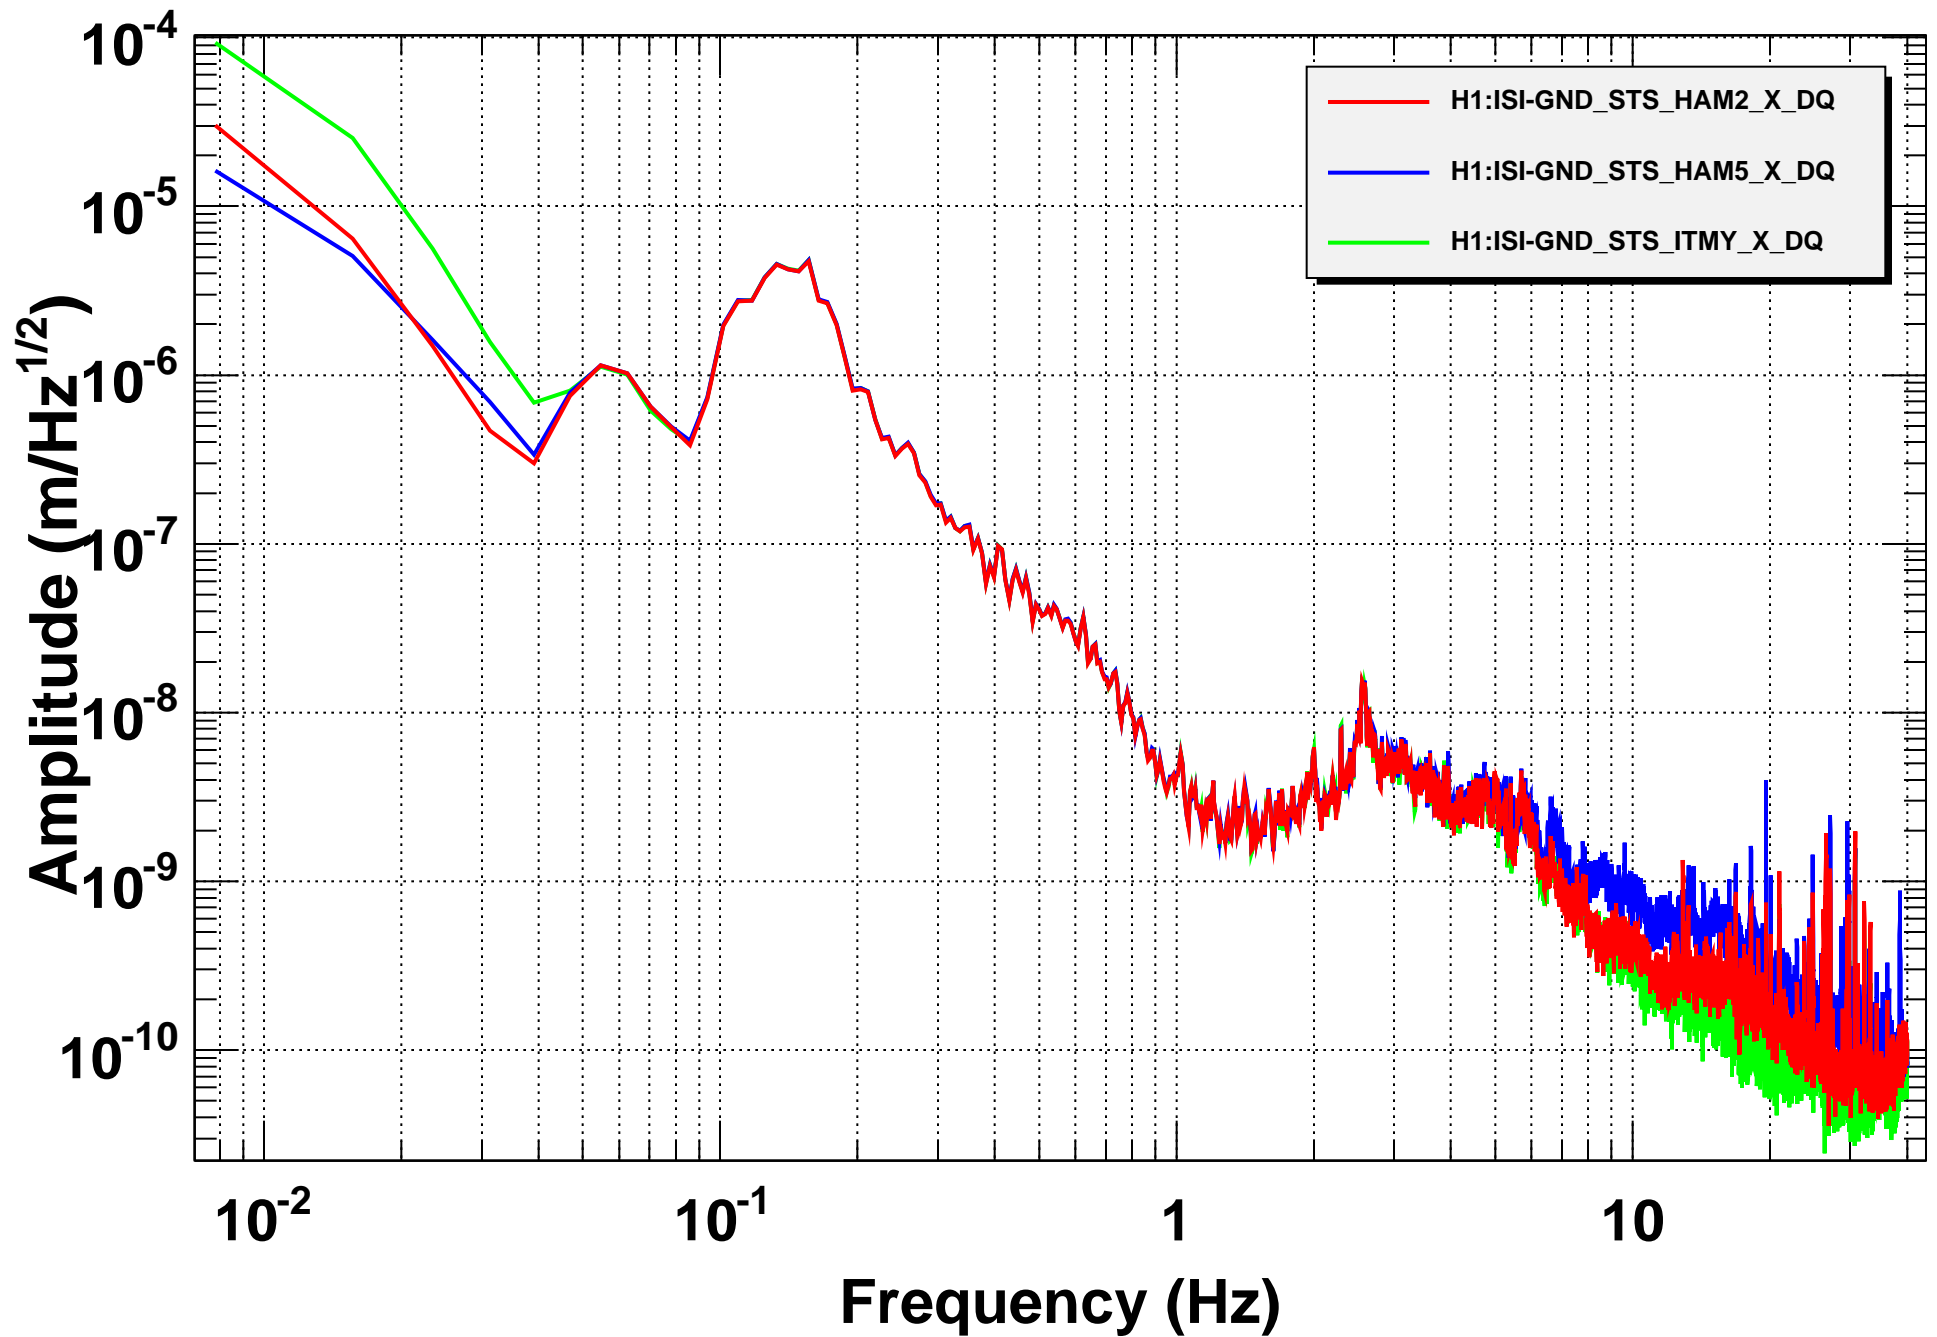

Amplitude Spectral Density

T0=09/12/2014 23:17:49

Avg=10

BW=0.0117187

Amplitude Spectral Density

T0=09/12/2014 23:17:49

Avg=10

BW=0.0117187

Amplitude Spectral Density

T0=09/12/2014 23:17:49

Avg=10

BW=0.0117187

Coherence

T0=09/12/2014 23:17:00

Avg=10

BW=0.0117187