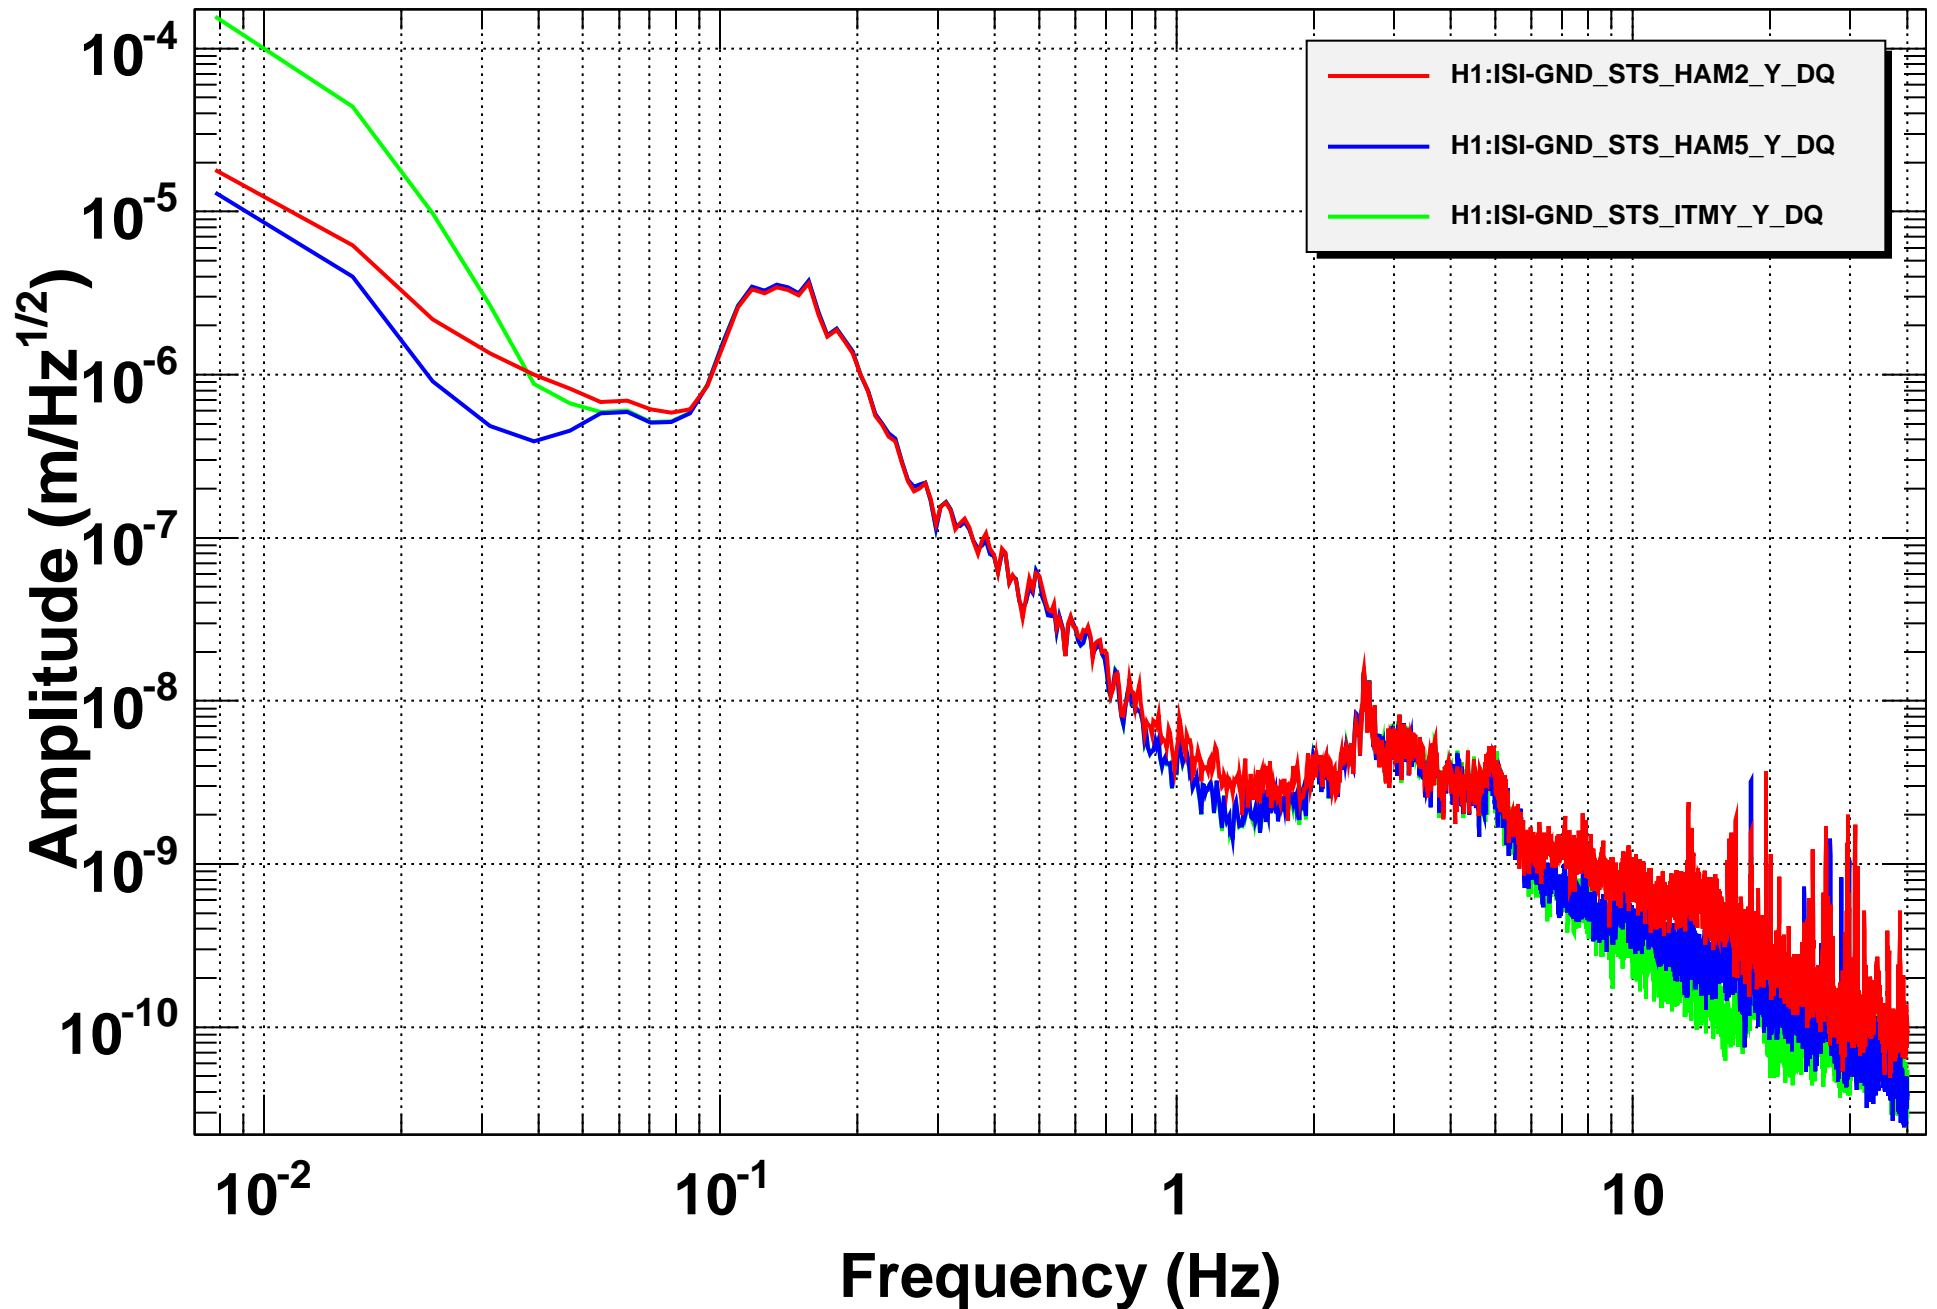

Amplitude Spectral Density

T0=09/12/2014 23:17:49

Avg=10

BW=0.0117187

Amplitude Spectral Density

T0=09/12/2014 23:17:49

Avg=10

BW=0.0117187

Amplitude Spectral Density

T0=09/12/2014 23:17:49

Avg=10

BW=0.0117187

Coherence

T0=09/12/2014 23:17:00

Avg=10

BW=0.0117187