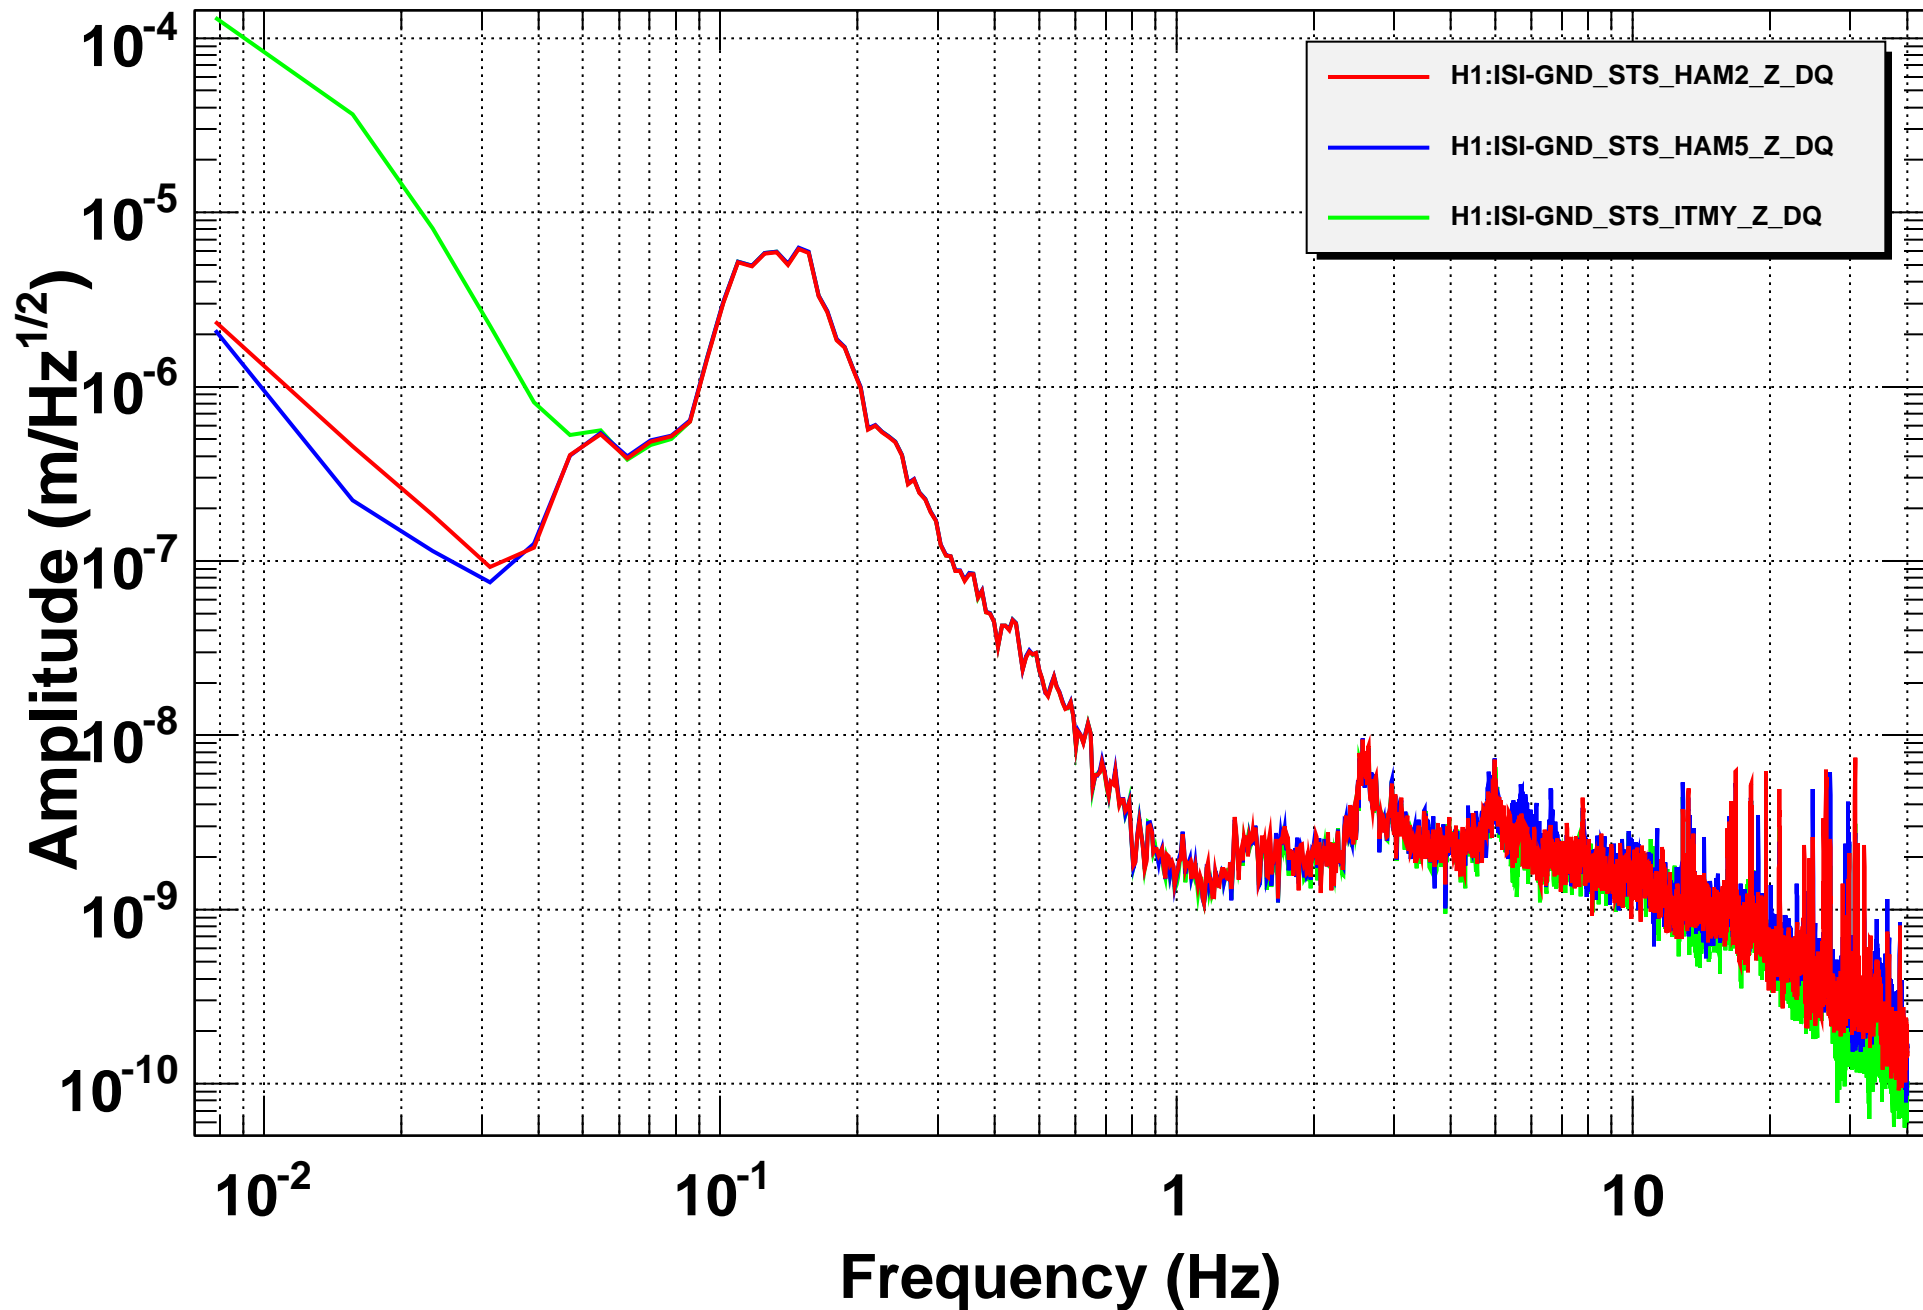

Amplitude Spectral Density

T0=09/12/2014 23:17:49

Avg=10

BW=0.0117187

Amplitude Spectral Density

T0=09/12/2014 23:17:49

Avg=10

BW=0.0117187

Amplitude Spectral Density

T0=09/12/2014 23:17:49

Avg=10

BW=0.0117187

Coherence

T0=09/12/2014 23:17:00

Avg=10

BW=0.0117187