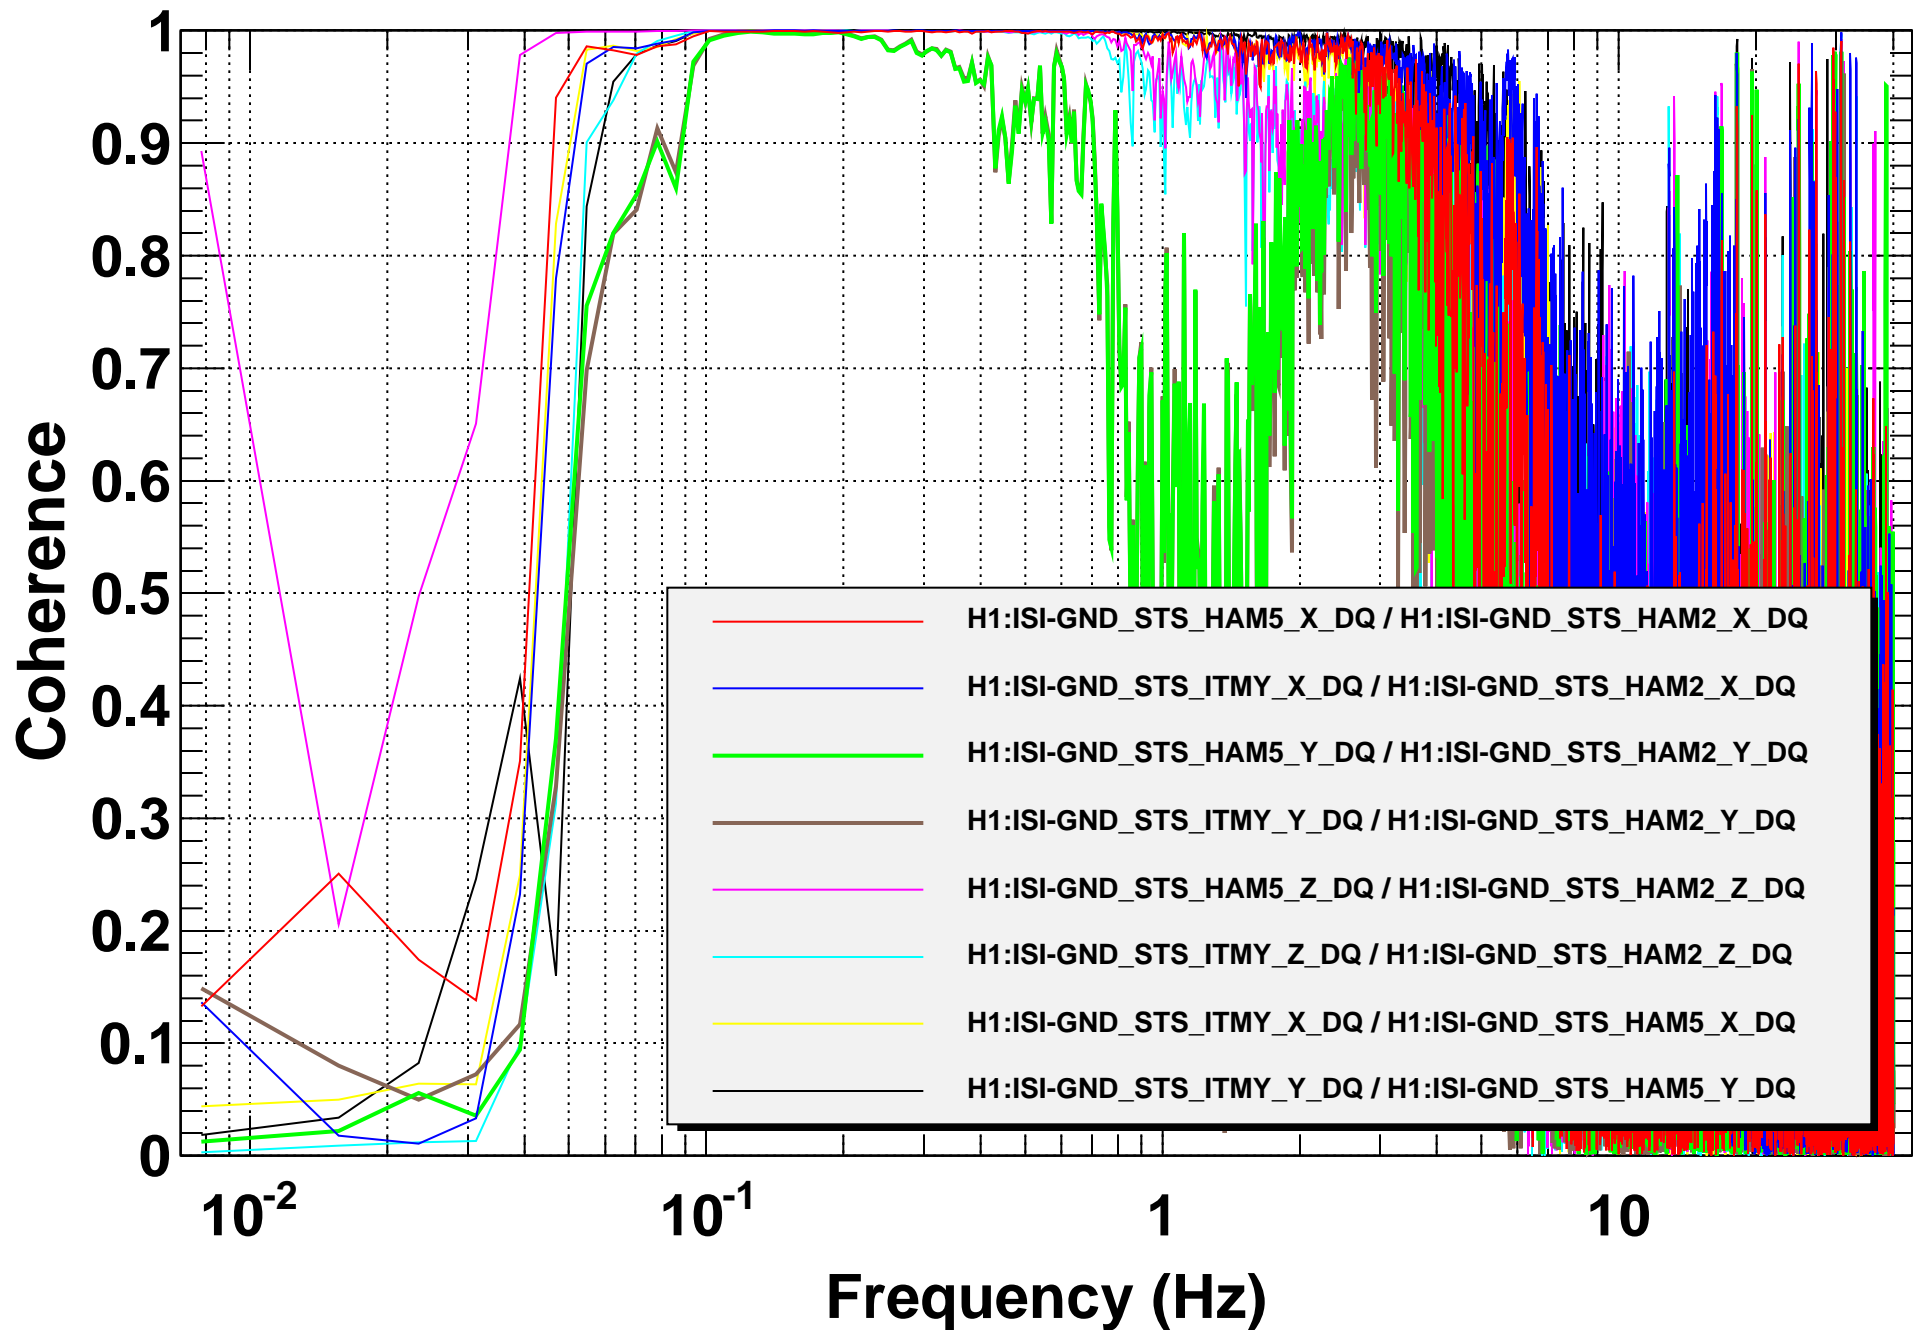

Amplitude Spectral Density

T0=09/12/2014 23:17:49

Avg=10

BW=0.0117187

Amplitude Spectral Density

T0=09/12/2014 23:17:49

Avg=10

BW=0.0117187

Amplitude Spectral Density

T0=09/12/2014 23:17:49

Avg=10

BW=0.0117187

Coherence

T0=09/12/2014 23:17:00

Avg=10

BW=0.0117187