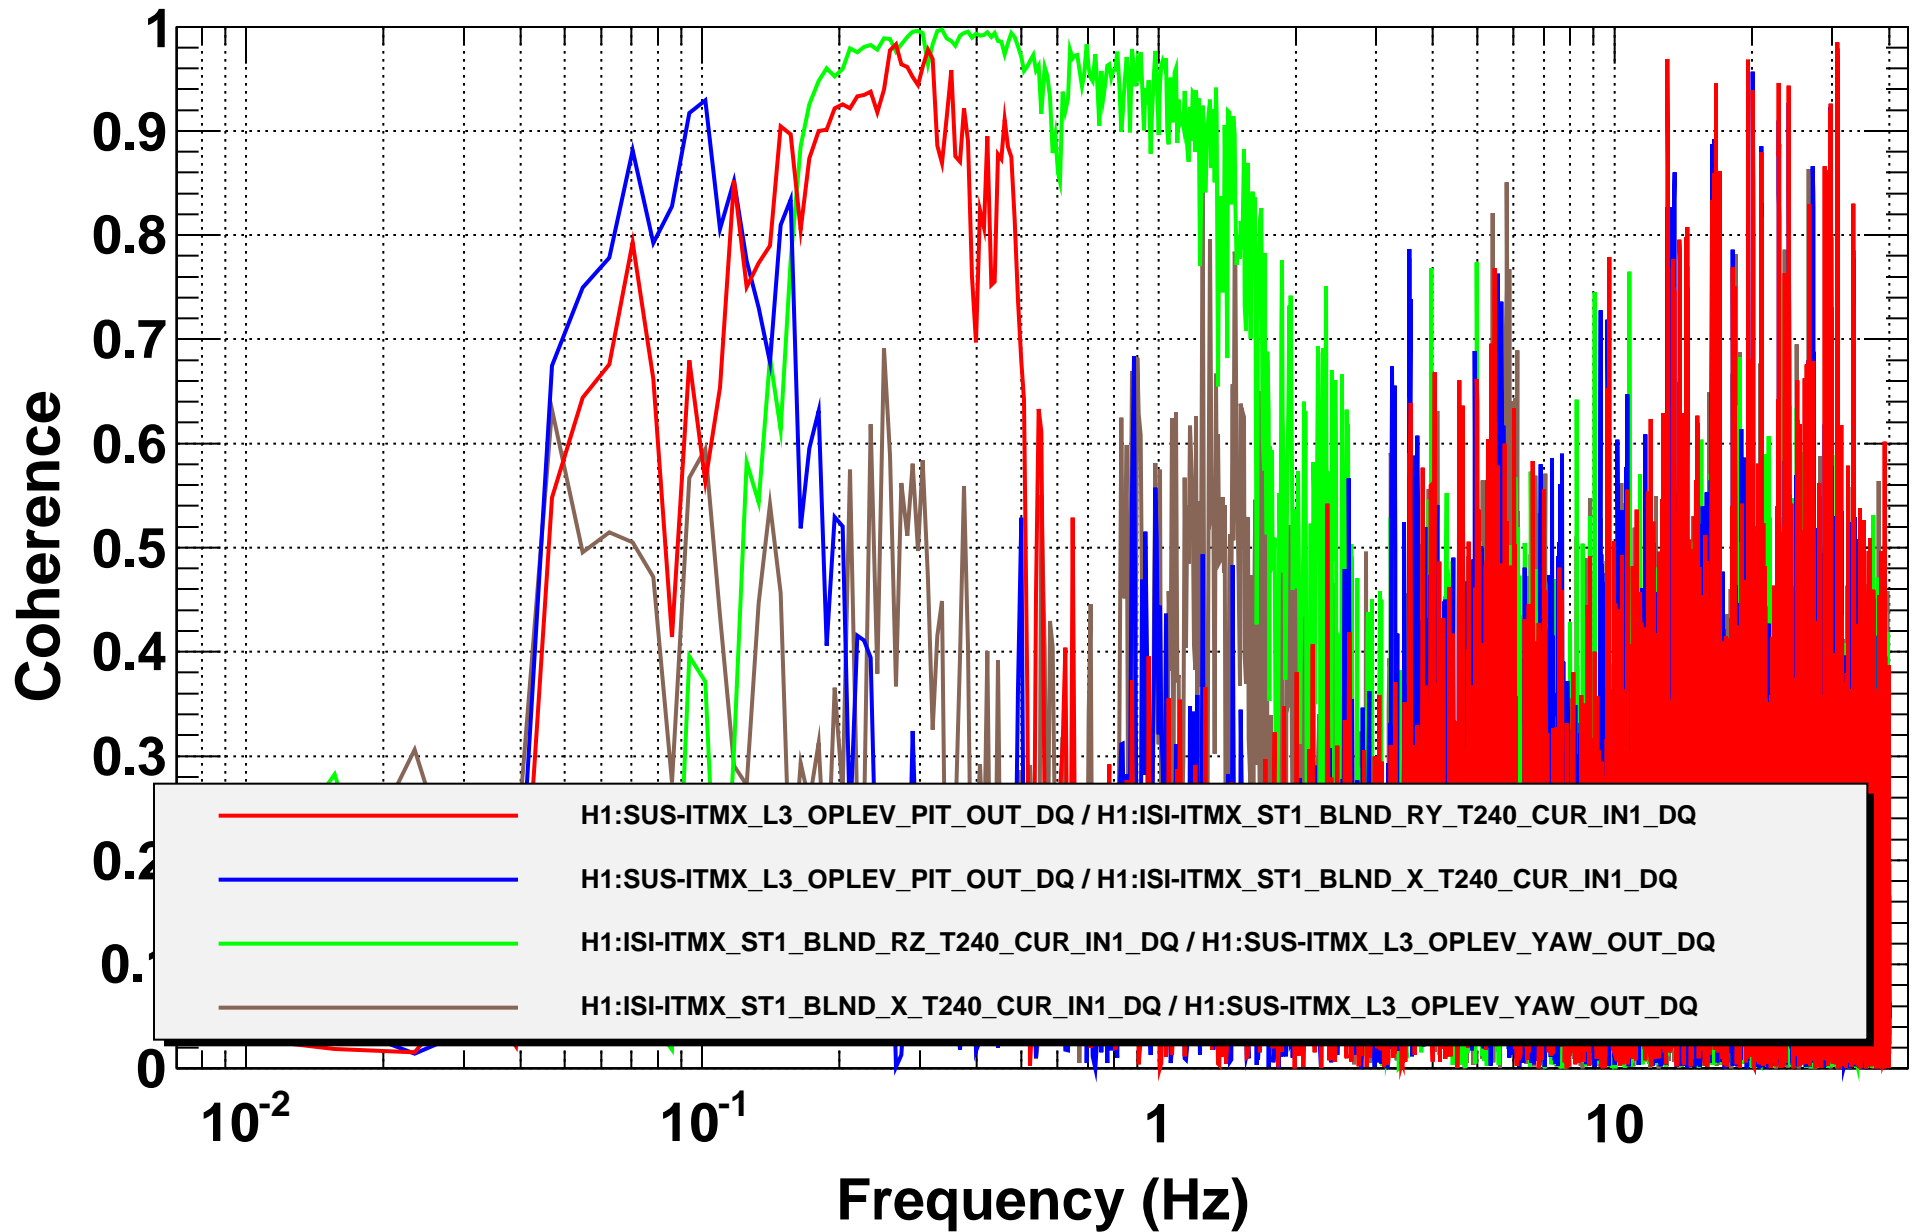

Amplitude Spectral Density

T0=11/12/2014 01:24:23

Avg=10

BW=0.0117187

Coherence

T0=11/12/2014 01:24:23

Avg=10

BW=0.0117187