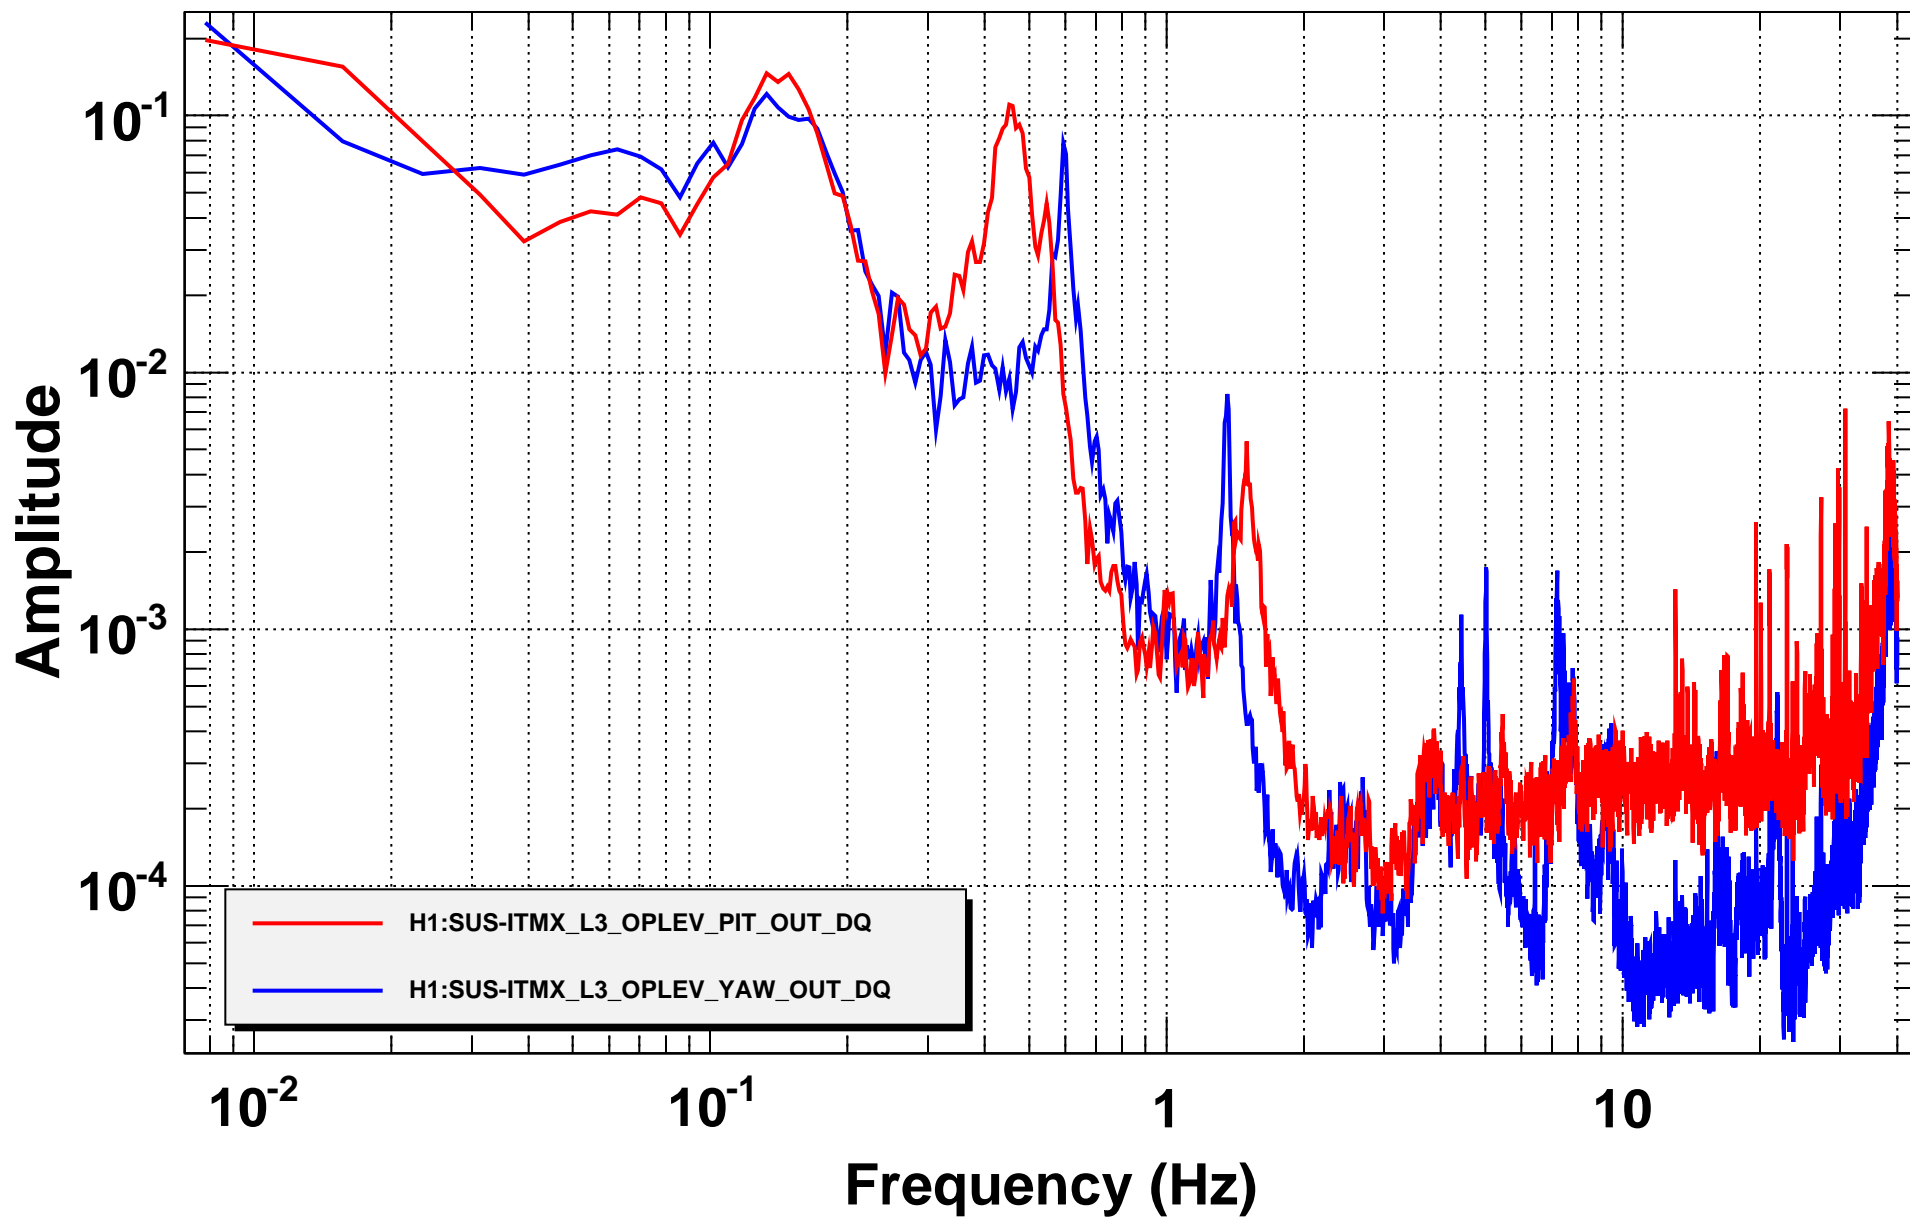

Amplitude Spectral Density

T0=11/12/2014 01:24:23

Avg=10

BW=0.0117187

Coherence

T0=11/12/2014 01:24:23

Avg=10

BW=0.0117187