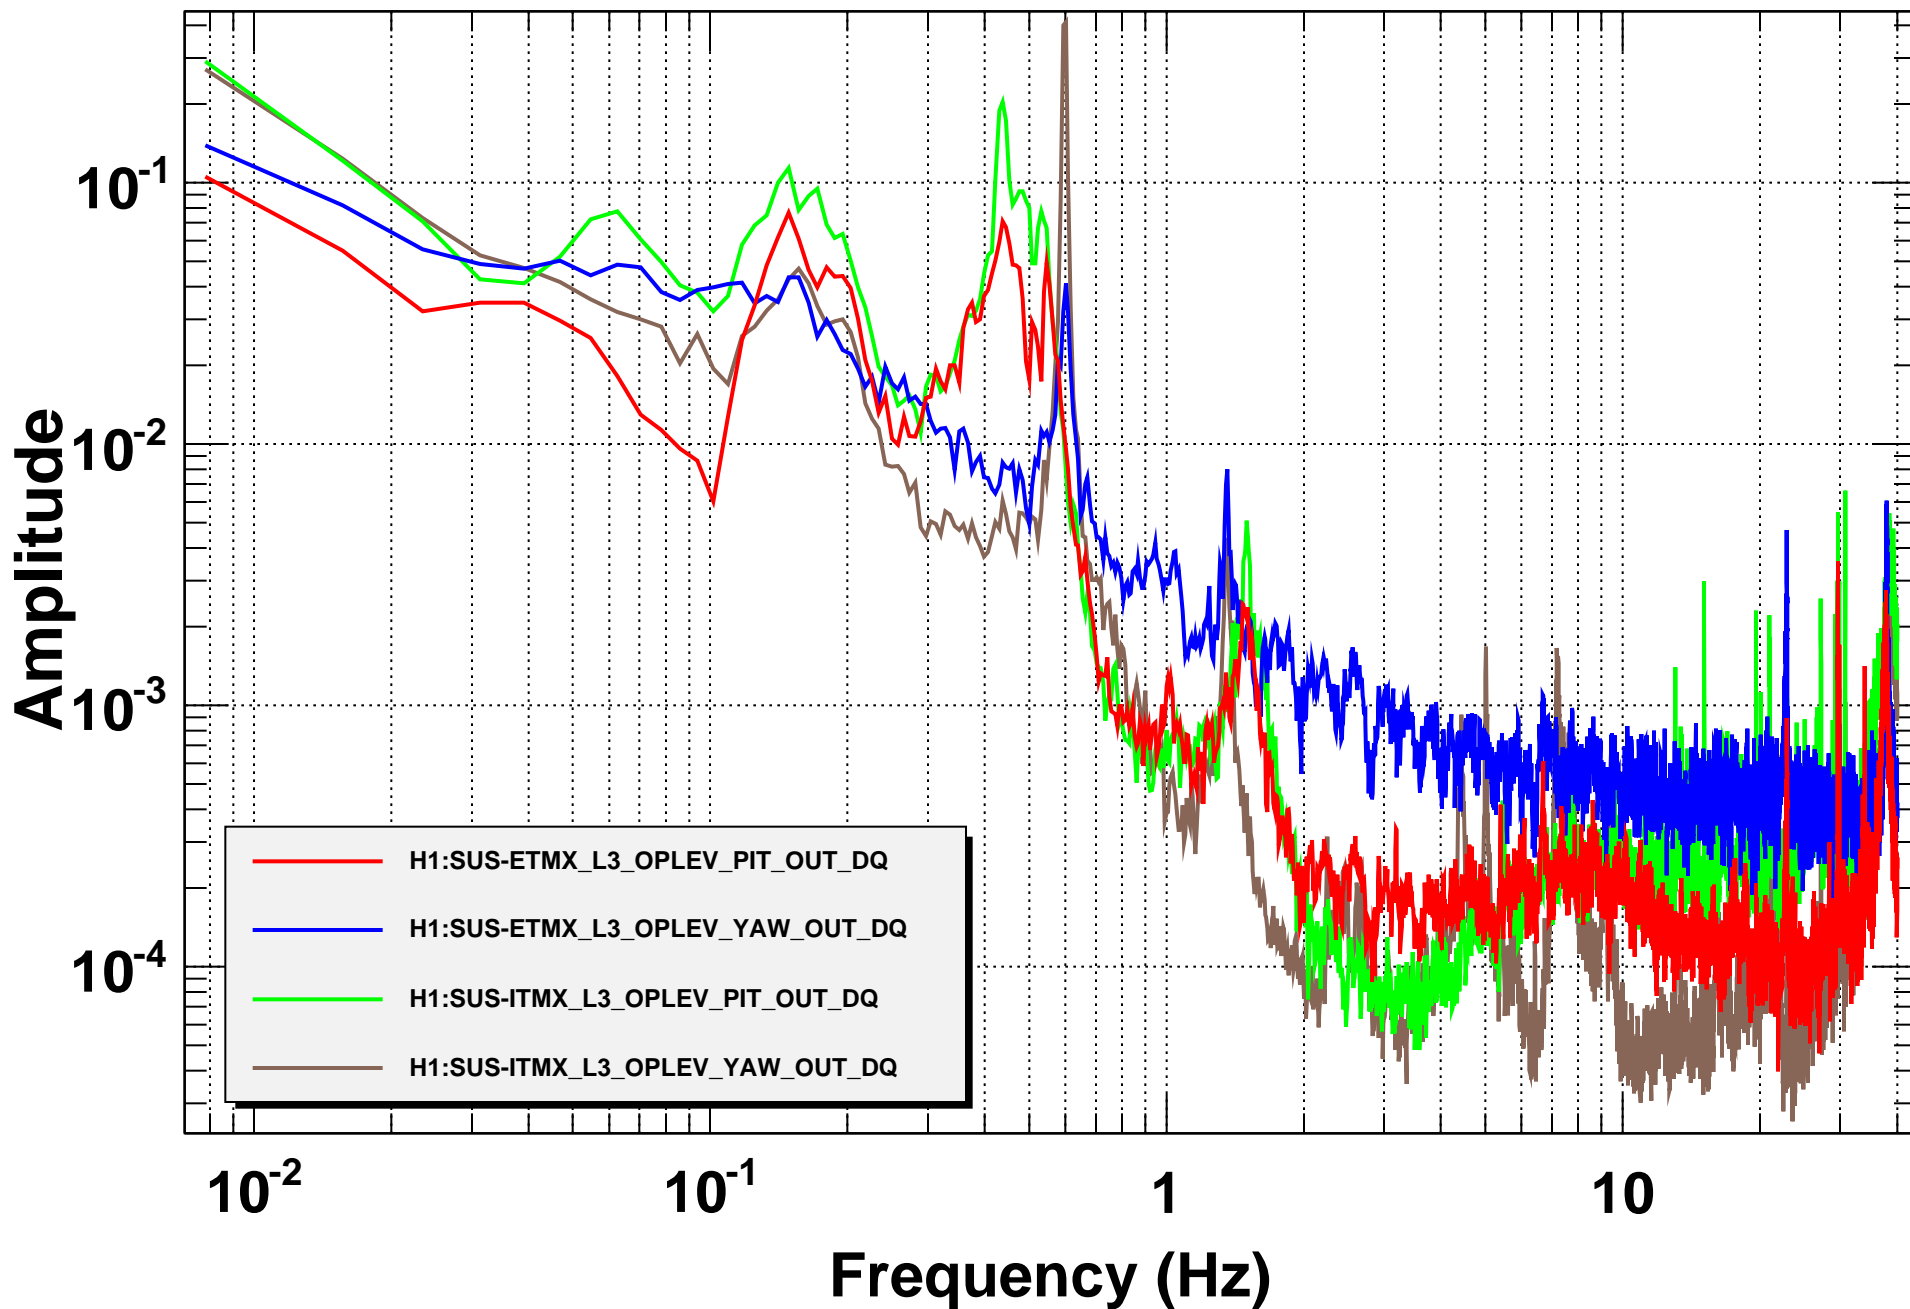

# Amplitude Spectral Density

T0=12/12/2014 00:02:04

Avg=10

BW=0.0117187

# Coherence

T0=12/12/2014 00:02:04

Avg=10

BW=0.0117187