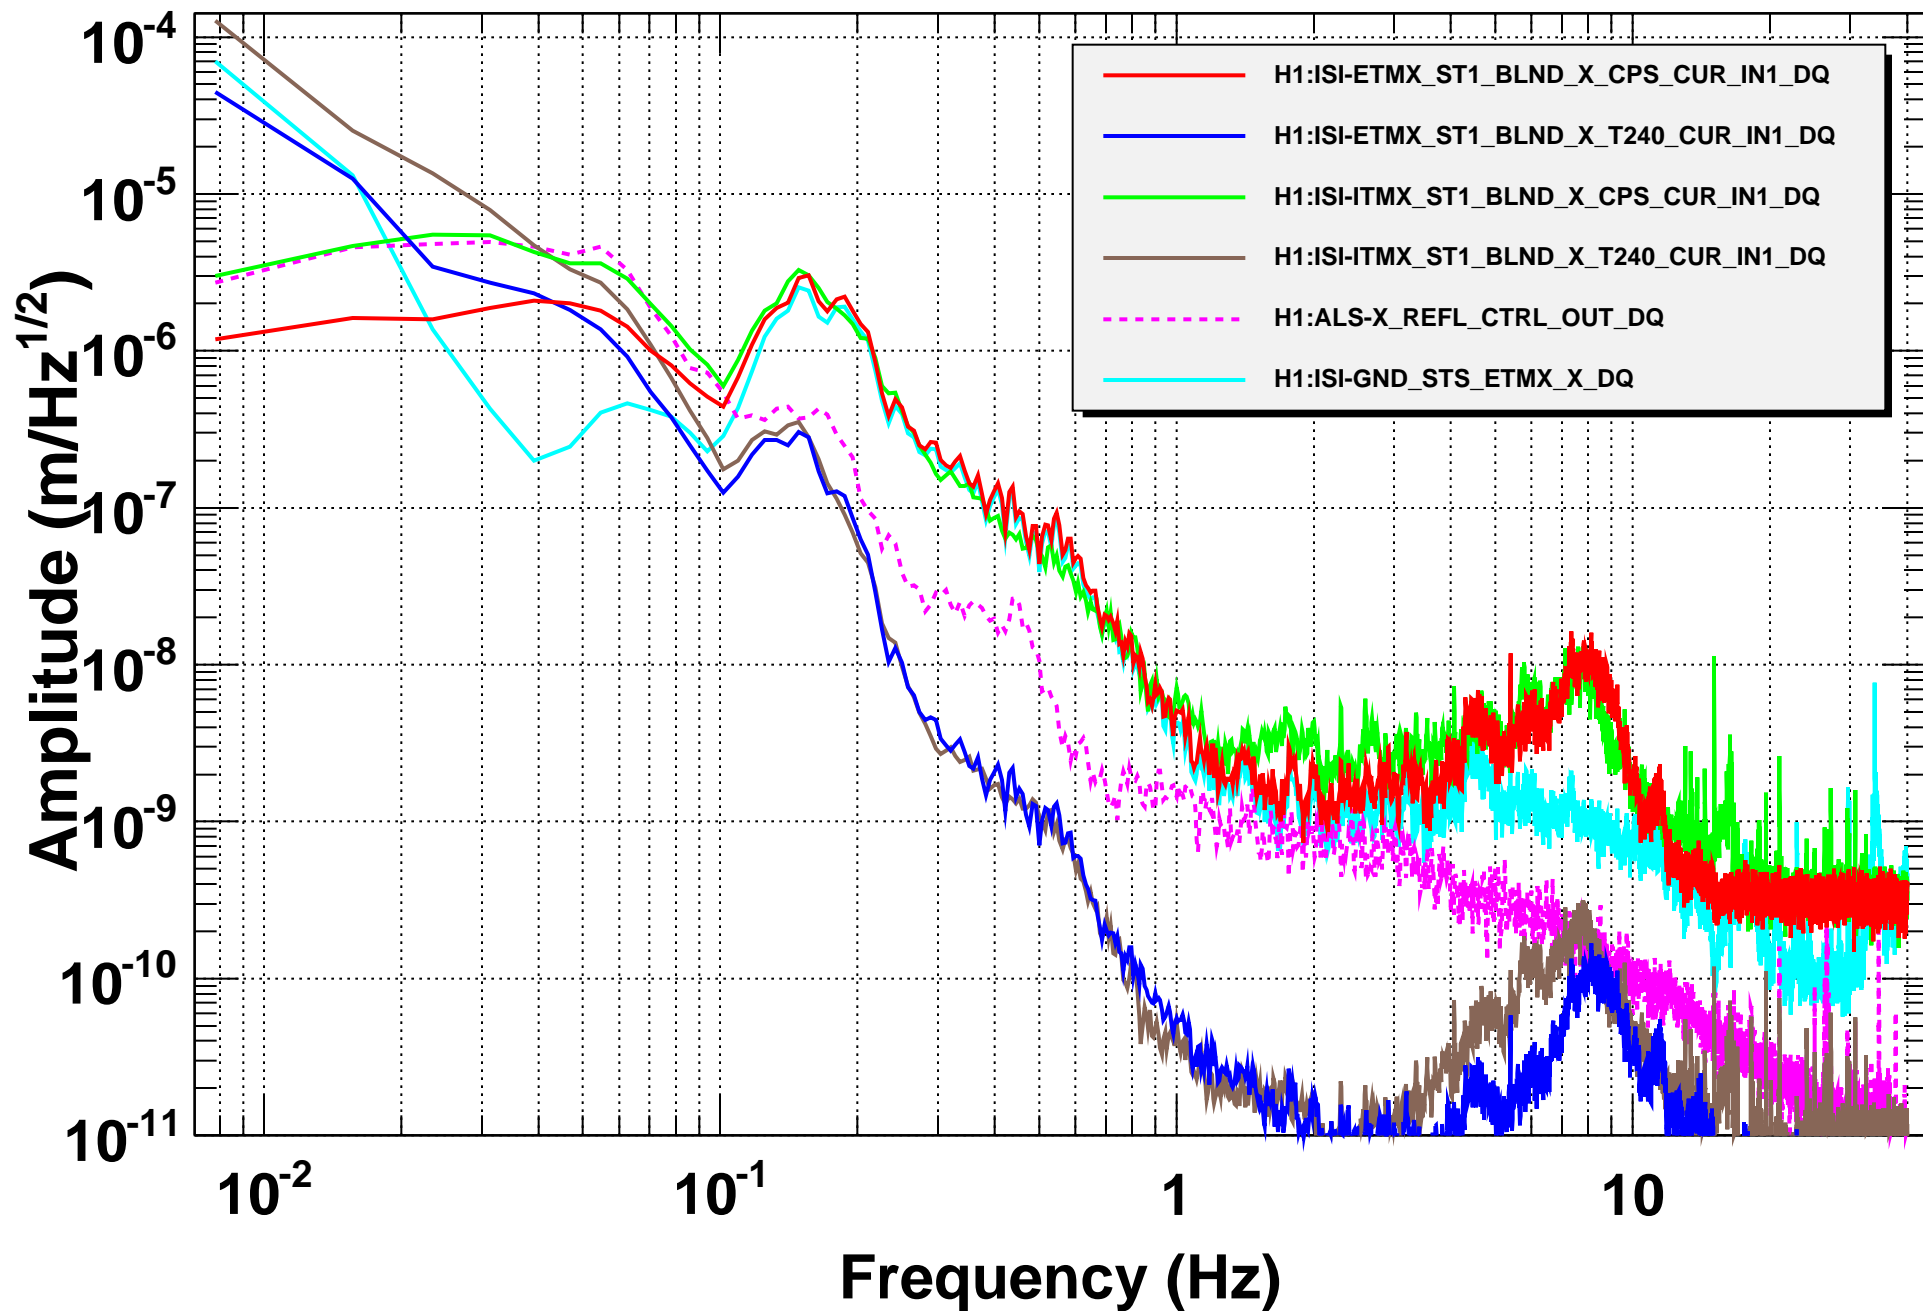

# Amplitude Spectral Density

T0=12/12/2014 00:02:04

Avg=10

BW=0.0117187

# Coherence

T0=12/12/2014 00:02:04

Avg=10

BW=0.0117187