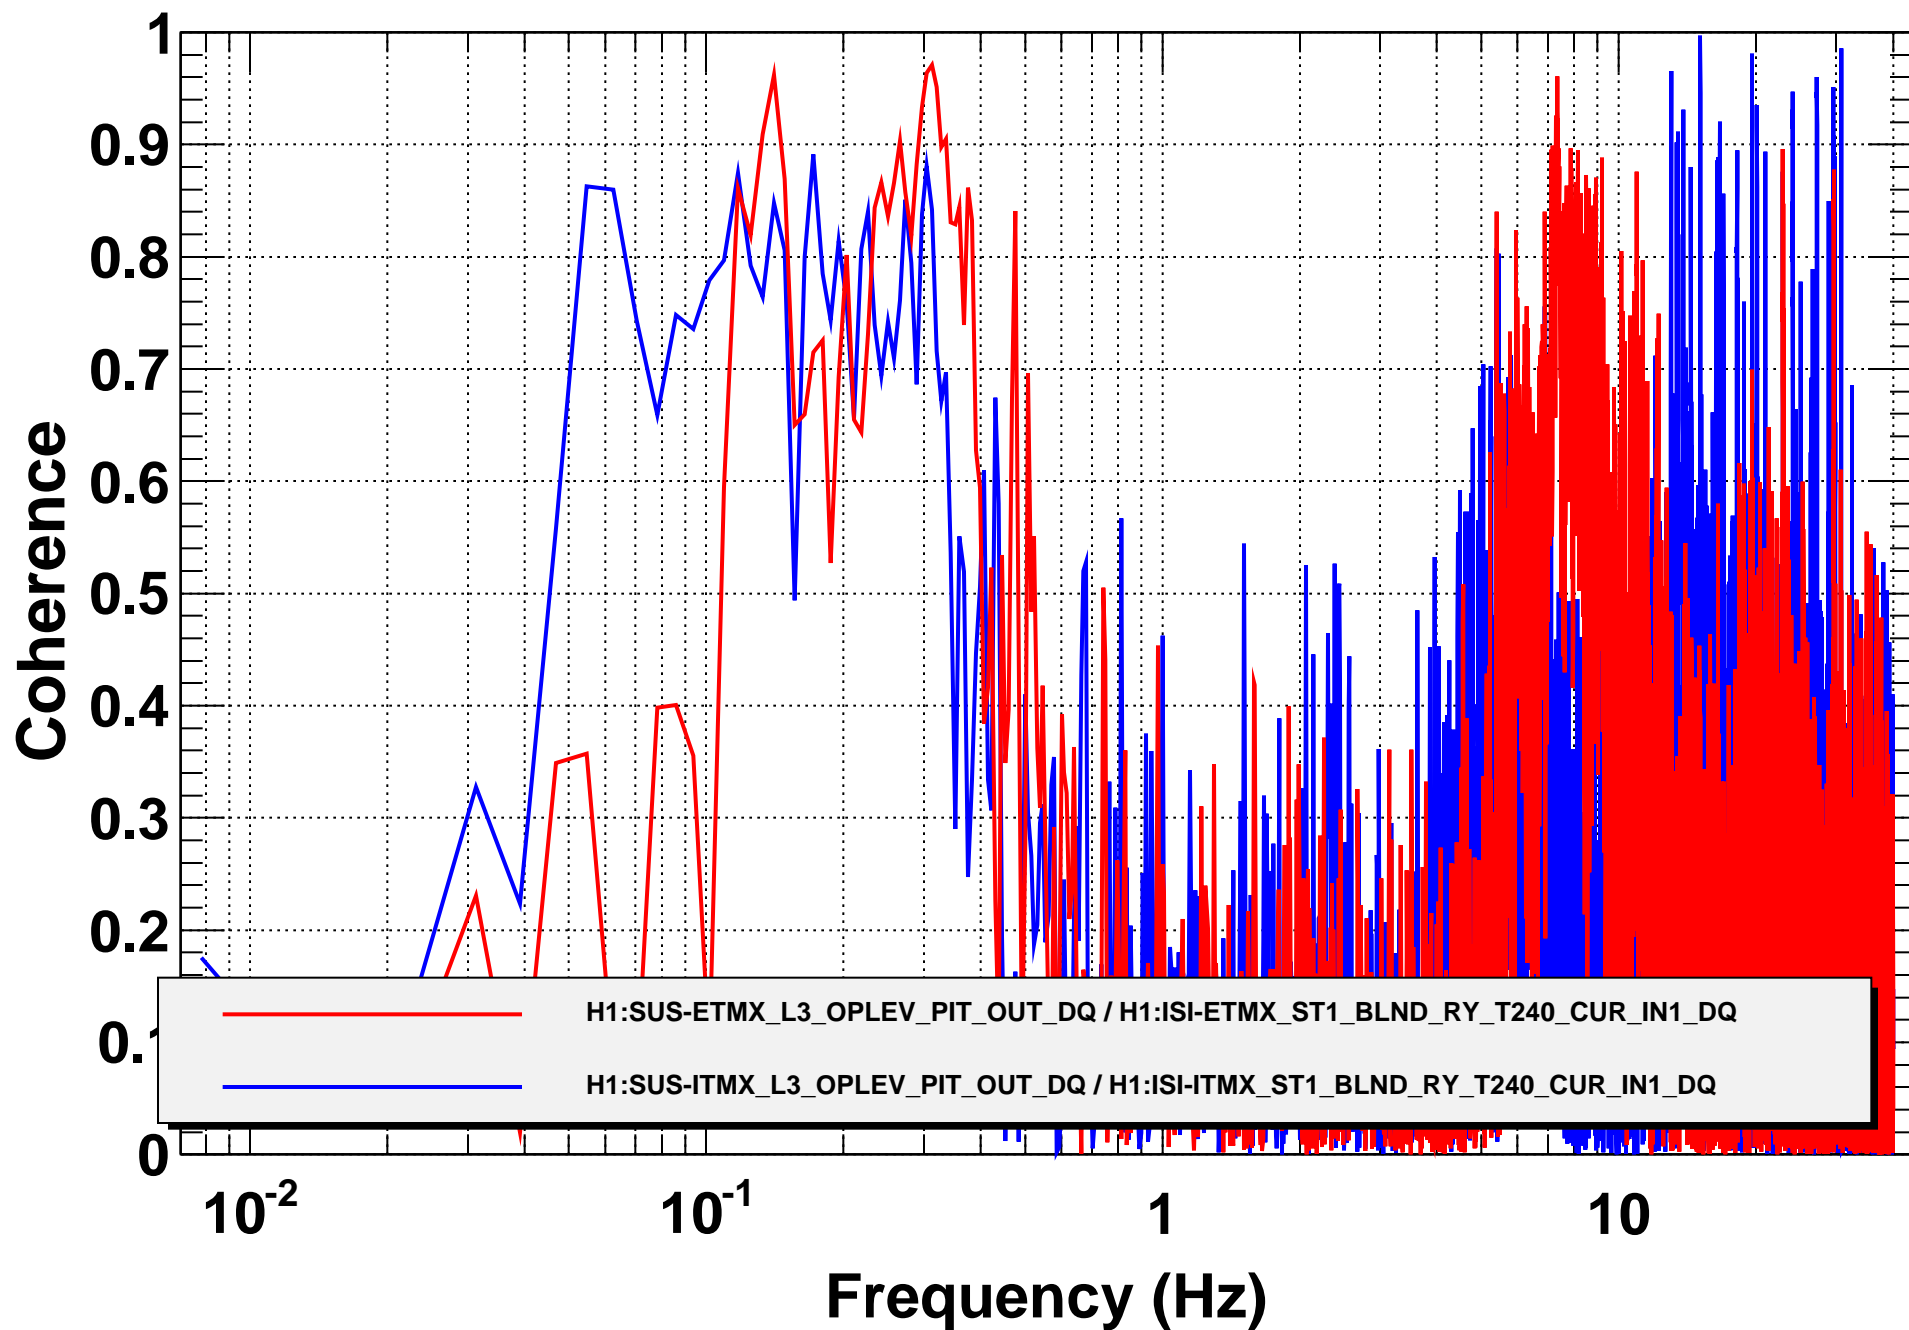

# Amplitude Spectral Density

T0=12/12/2014 00:02:04

Avg=10

BW=0.0117187

# Coherence

T0=12/12/2014 00:02:04

Avg=10

BW=0.0117187