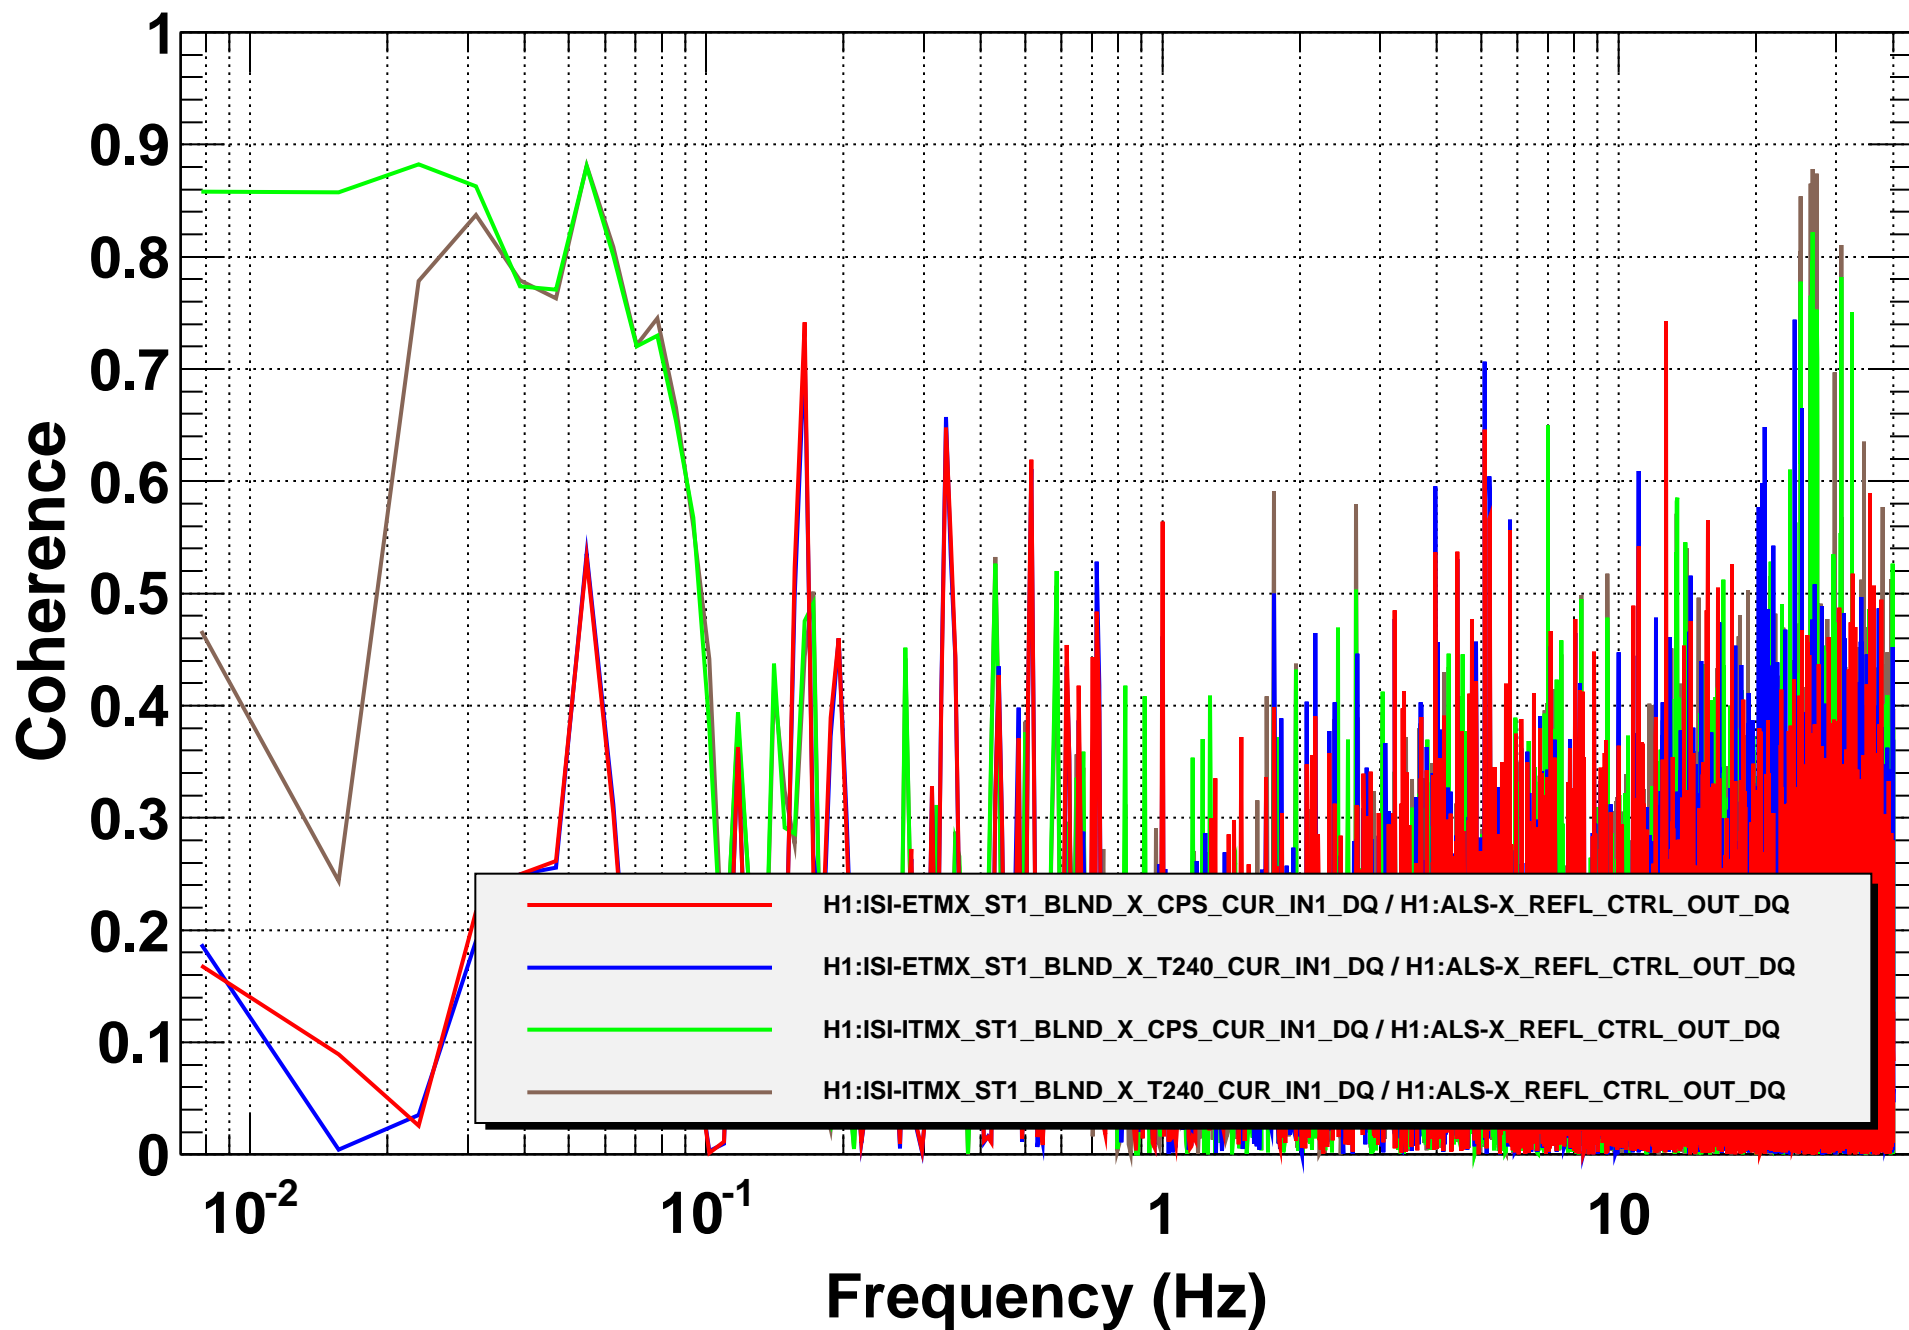

# Amplitude Spectral Density

T0=12/12/2014 00:02:04

Avg=10

BW=0.0117187

# Coherence

T0=12/12/2014 00:02:04

Avg=10

BW=0.0117187