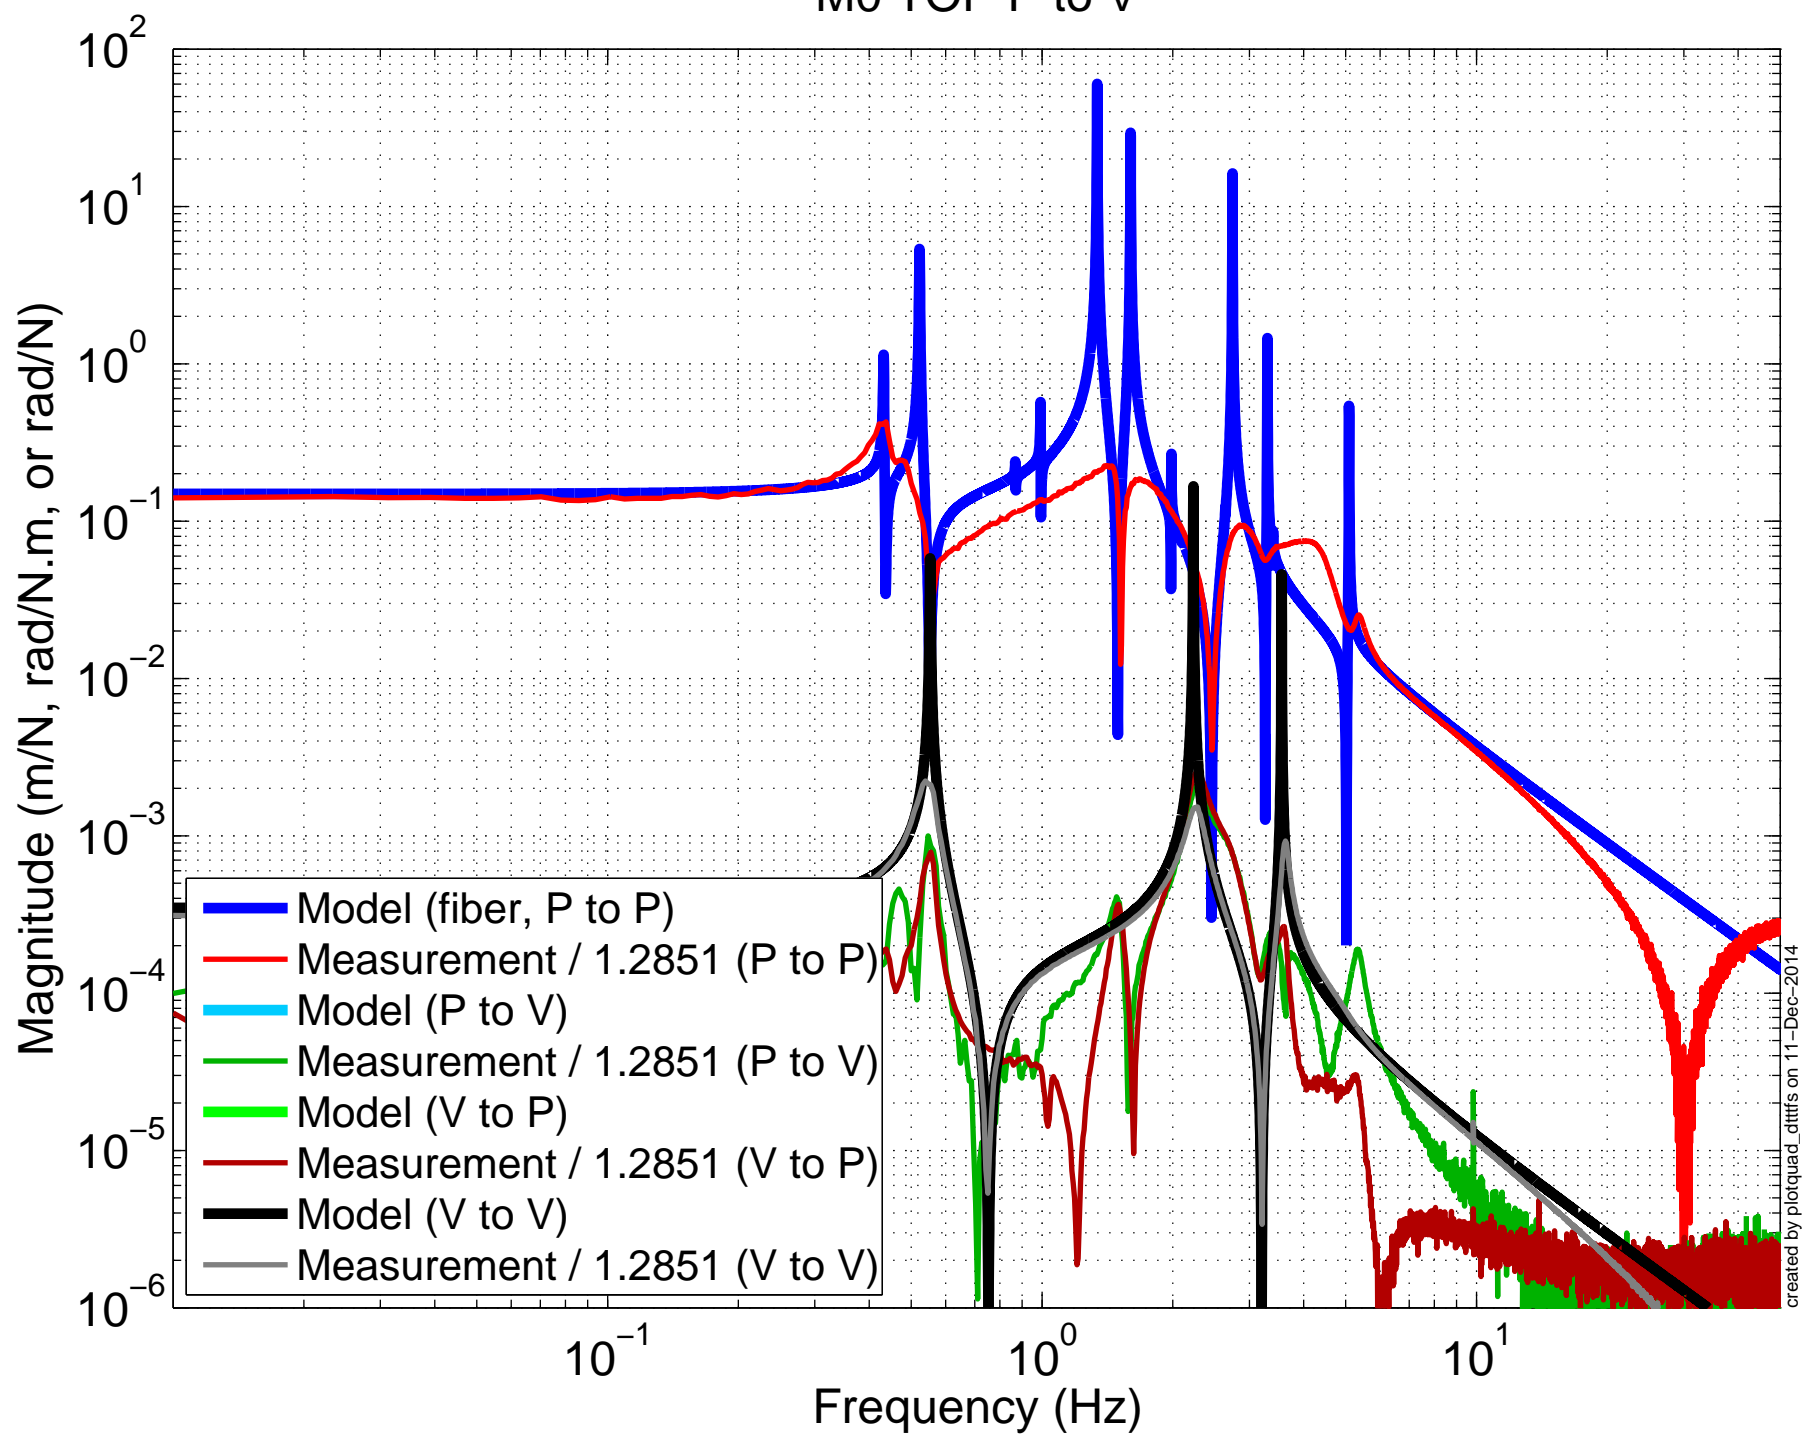

M0 TOP R to T

2014-12-11_0510 H1SUSITMY

M0 TOP R to V

2014-12-11_0510 H1SUSITMY

M0 TOP P to L

created by plotquad_dttfns on 11-Dec-2014

2014-12-11_0510 H1SUSITMY

M0 TOP P to V

2014-12-11_0510 H1SUSITMY

M0 TOP P to R

2014-12-11_0510 H1SUSITMY
M0 TOP L to F2F3

2014-12-11_0510 H1SUSITMY
M0 TOP T to SD

created by plotquad_dttfns on 11-Dec-2014

2014-12-11_0510 H1SUSITMY
M0 TOP V to LFRT