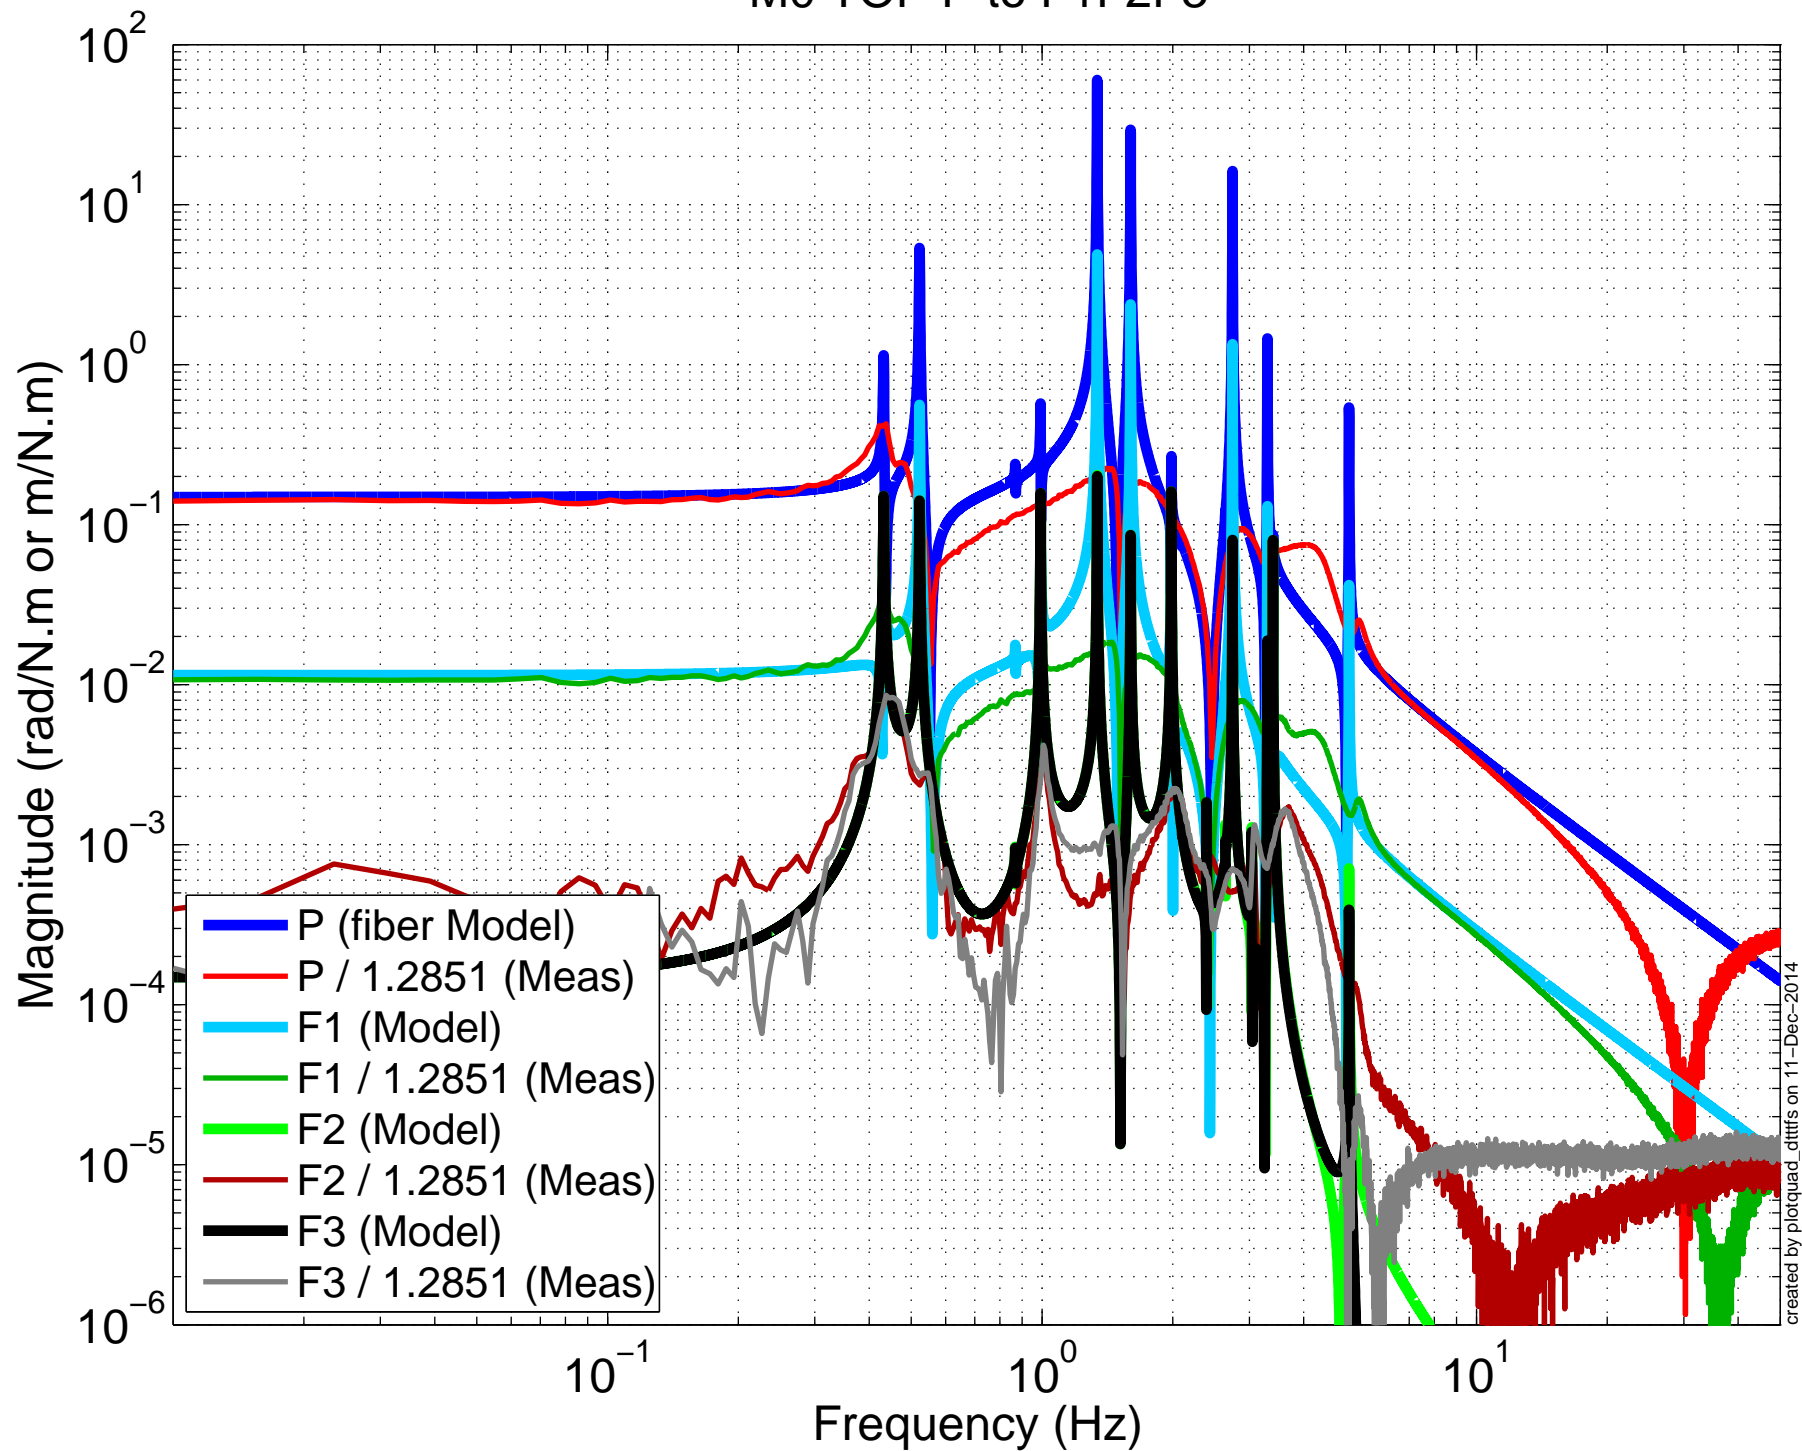

2014-12-11_0510 H1SUSITMY

M0 TOP P to R

2014-12-11_0510 H1SUSITMY
M0 TOP L to F2F3

2014-12-11_0510 H1SUSITMY
M0 TOP T to SD

created by plotquad_dttfns on 11-Dec-2014

2014-12-11_0510 H1SUSITMY
M0 TOP V to LFRT

2014-12-11_0510 H1SUSITMY
M0 TOP R to LFRT

2014-12-11_0510 H1SUSITMY
M0 TOP P to F1F2F3

2014-12-11_0510 H1SUSITMY
M0 TOP Y to F2F3

created by plotquad_dttfns on 11-Dec-2014