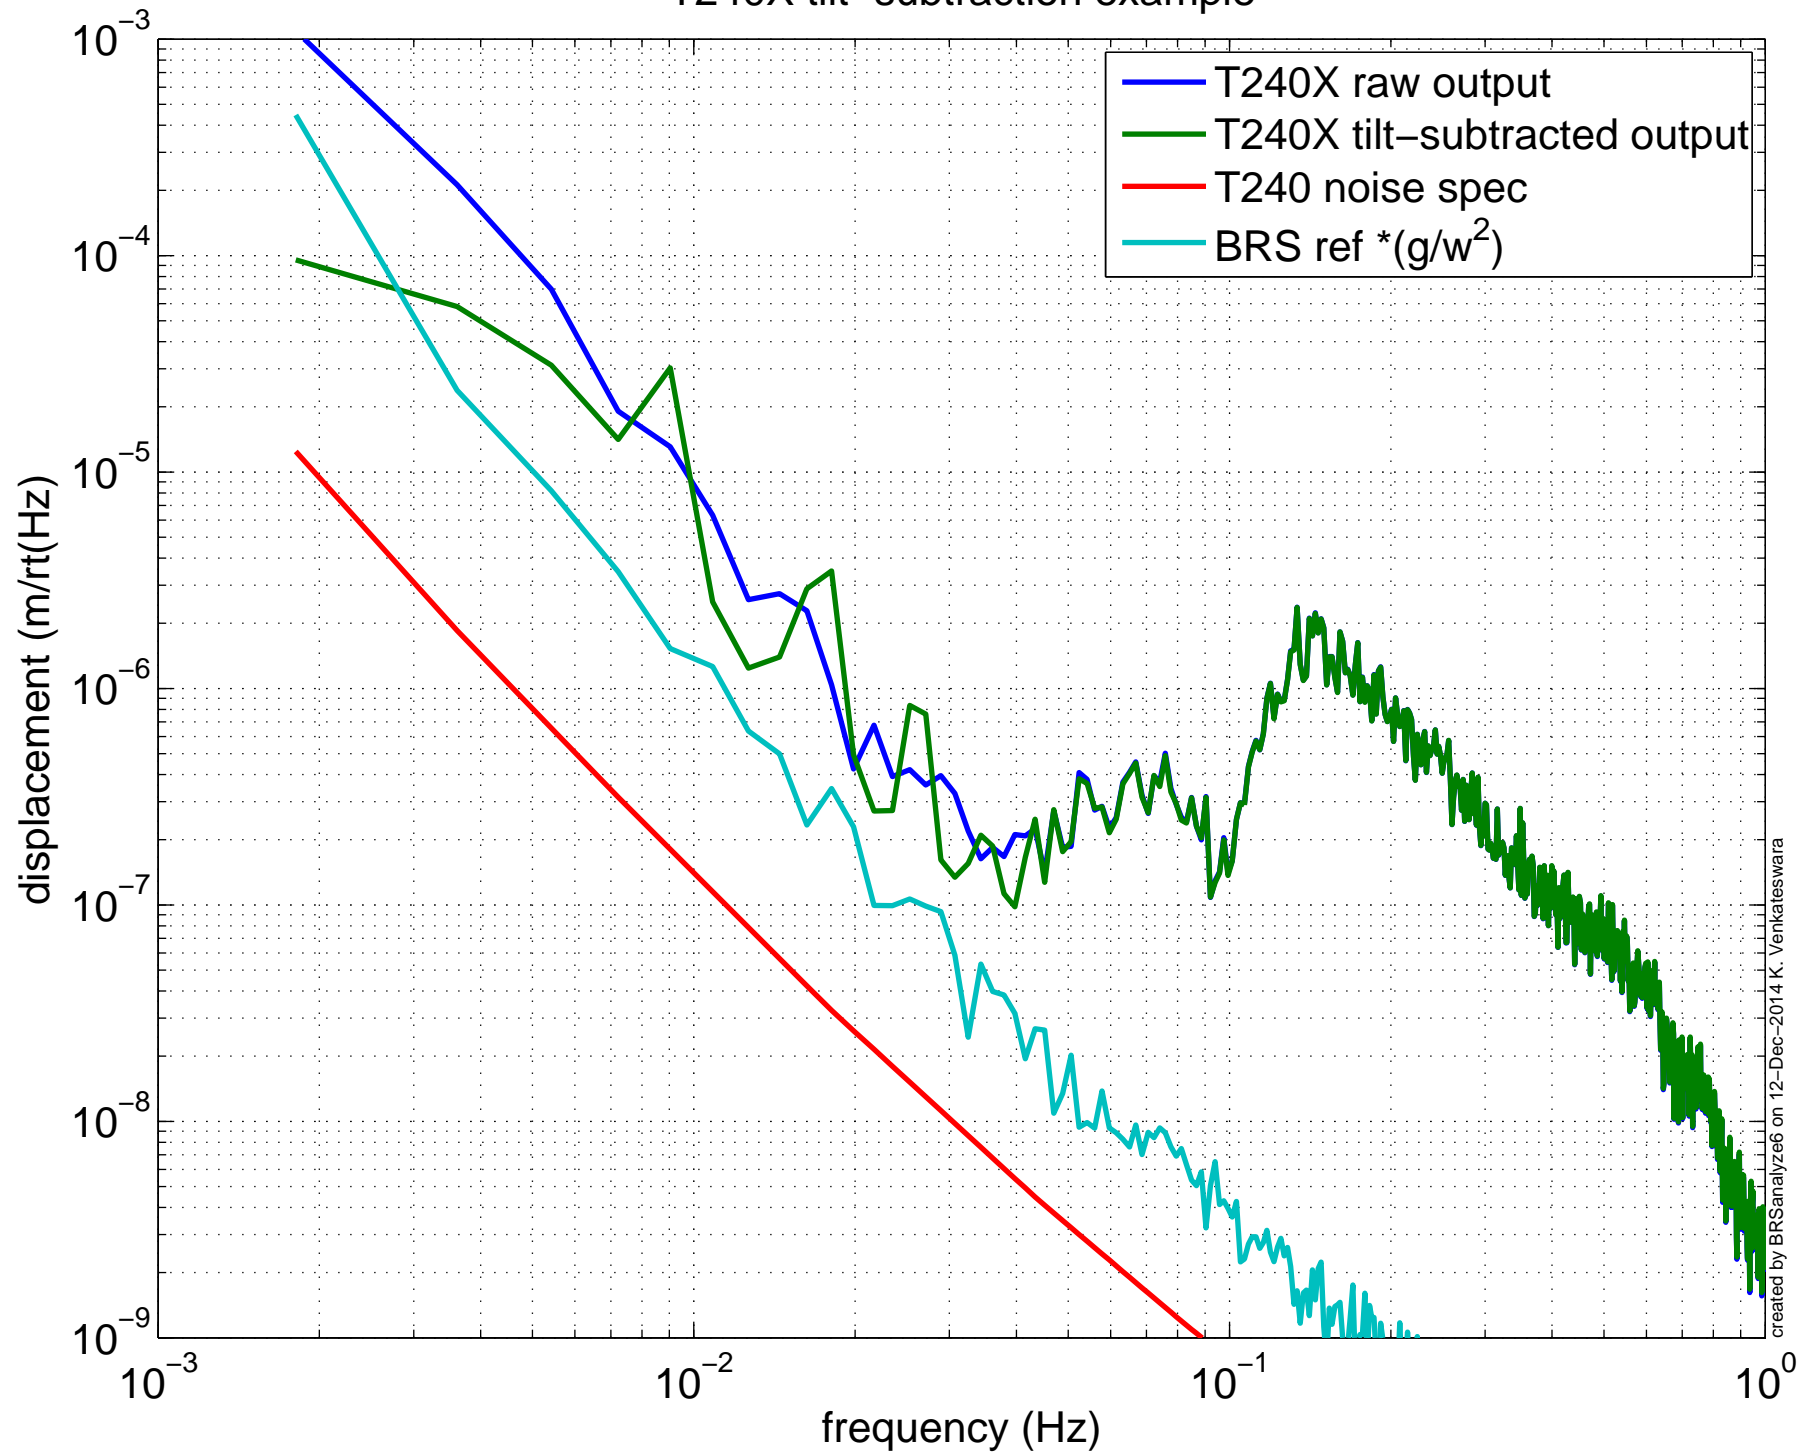

T240X tilt-subtraction example

created by BRSanalyze6 on 12-Dec-2014 K. Venkateswara