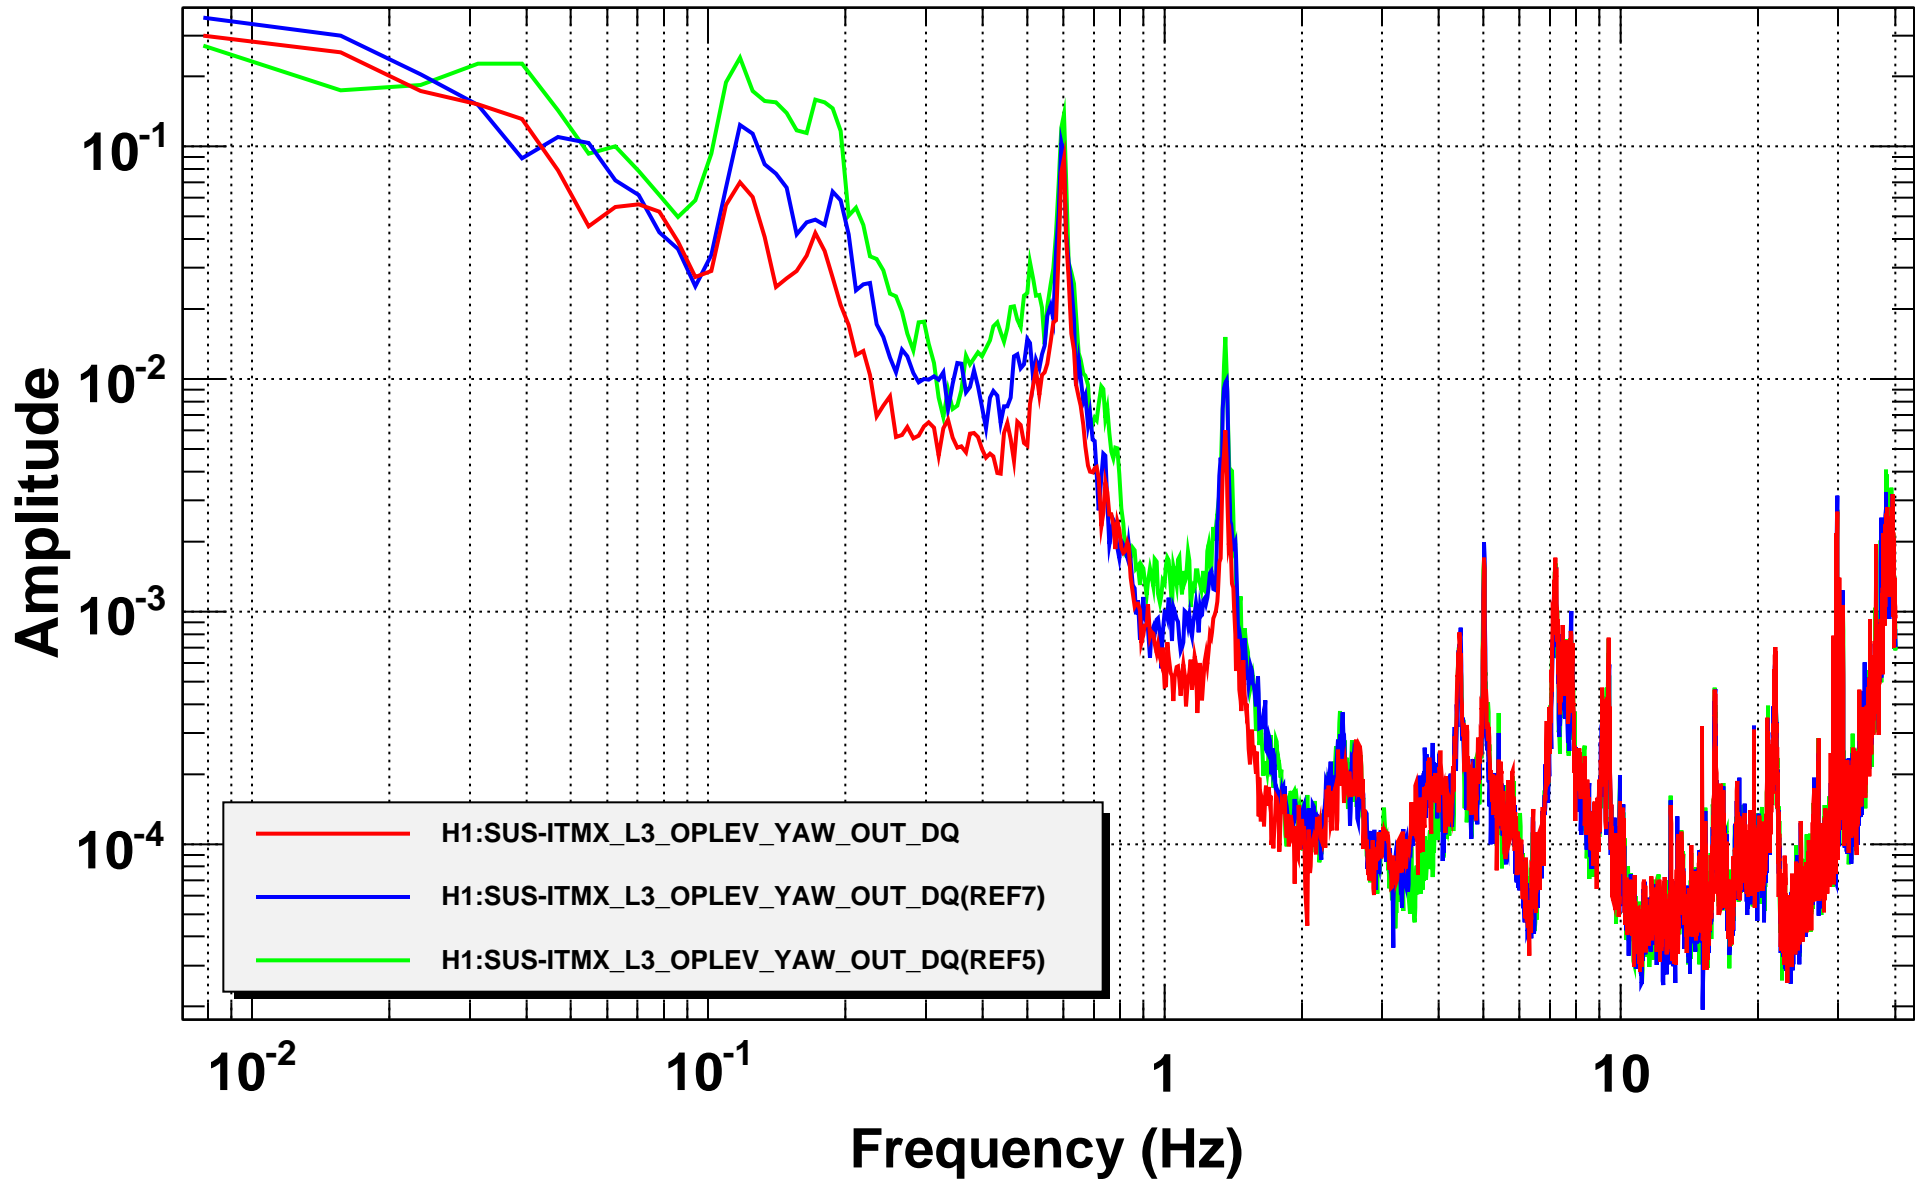

Amplitude Spectral Density

*T0=15/12/2014 21:00:12

Avg=10

BW=0.0117187

Amplitude Spectral Density

*T0=15/12/2014 21:00:12

Avg=10

BW=0.0117187

Amplitude Spectral Density

*T0=15/12/2014 21:00:12

Avg=10

BW=0.0117187