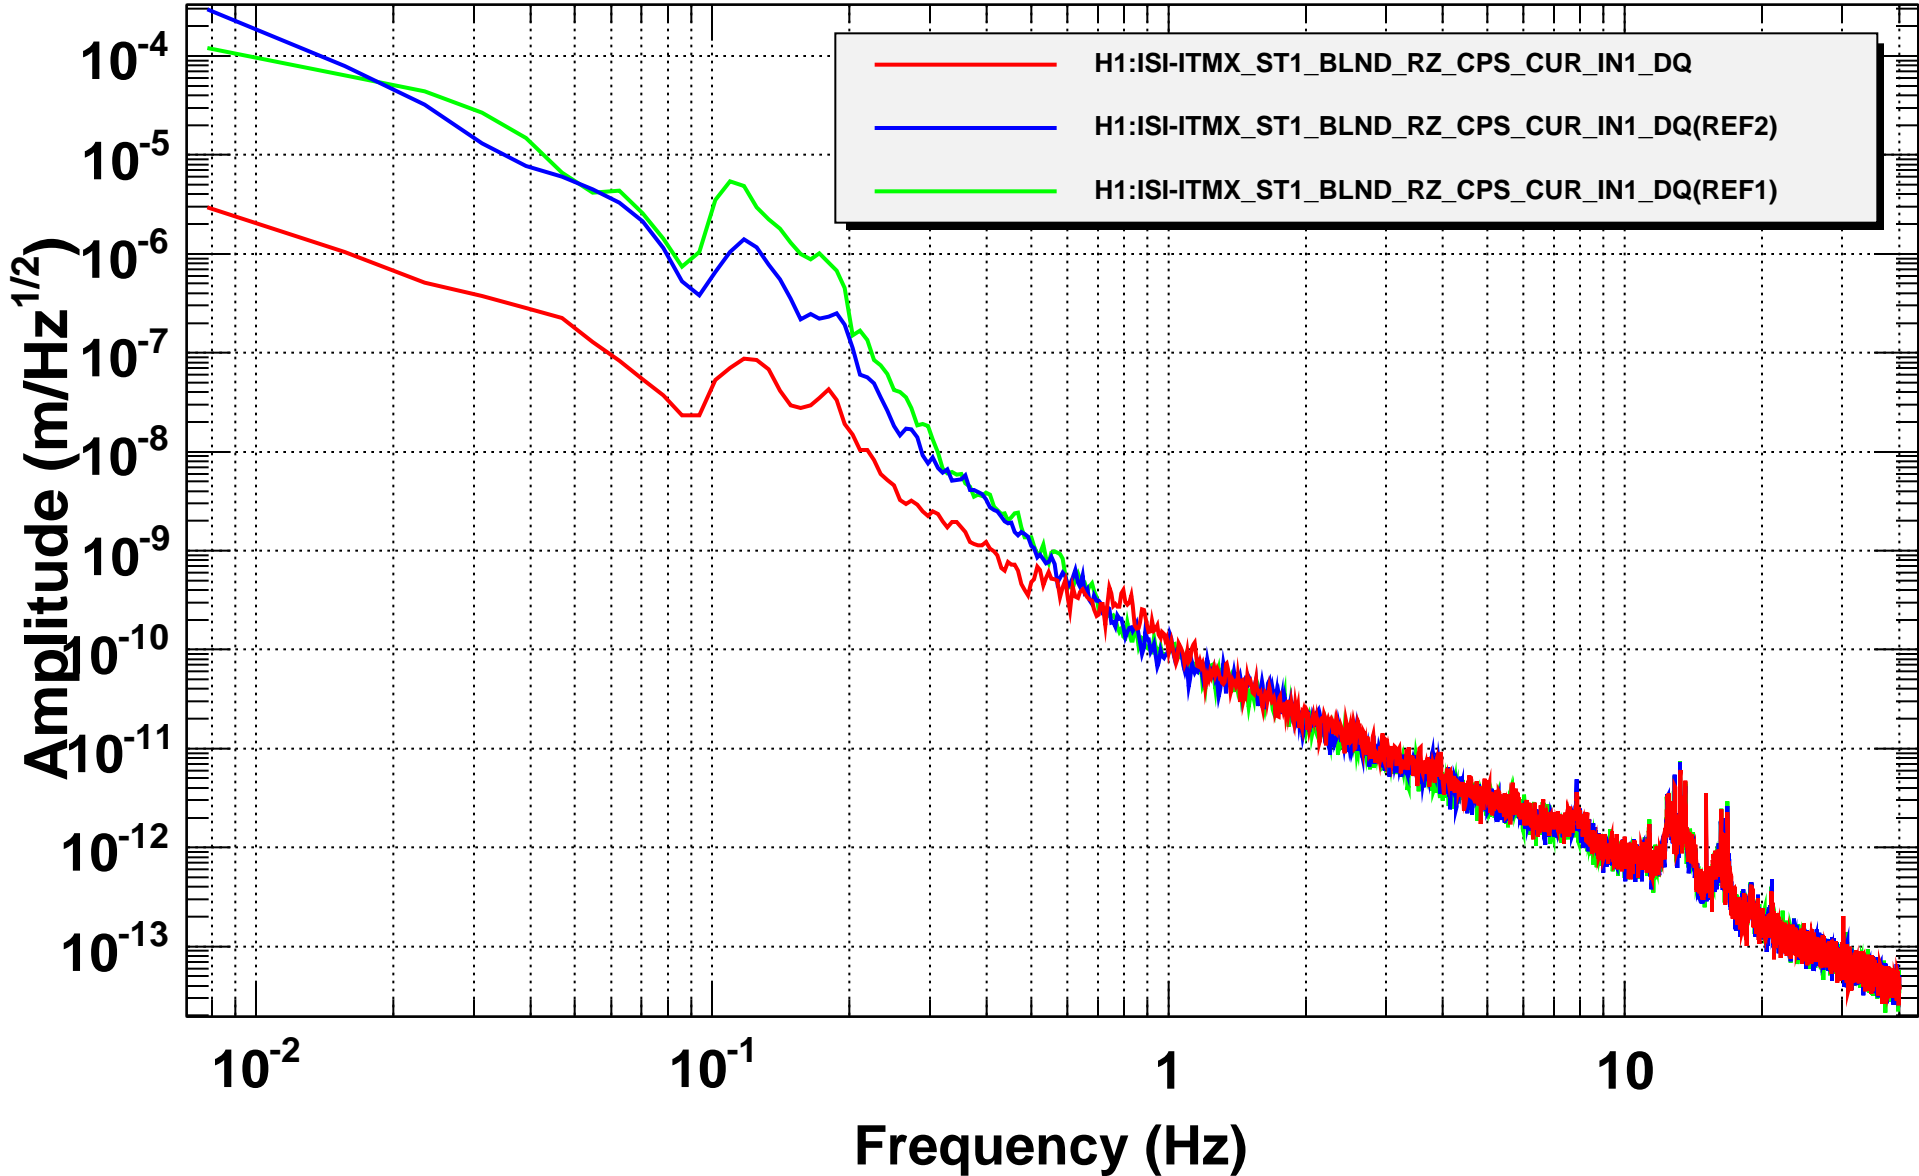

Amplitude Spectral Density

*T0=15/12/2014 21:00:12

Avg=10

BW=0.0117187

Amplitude Spectral Density

*T0=15/12/2014 21:00:12

Avg=10

BW=0.0117187

Amplitude Spectral Density

*T0=15/12/2014 21:00:12

Avg=10

BW=0.0117187