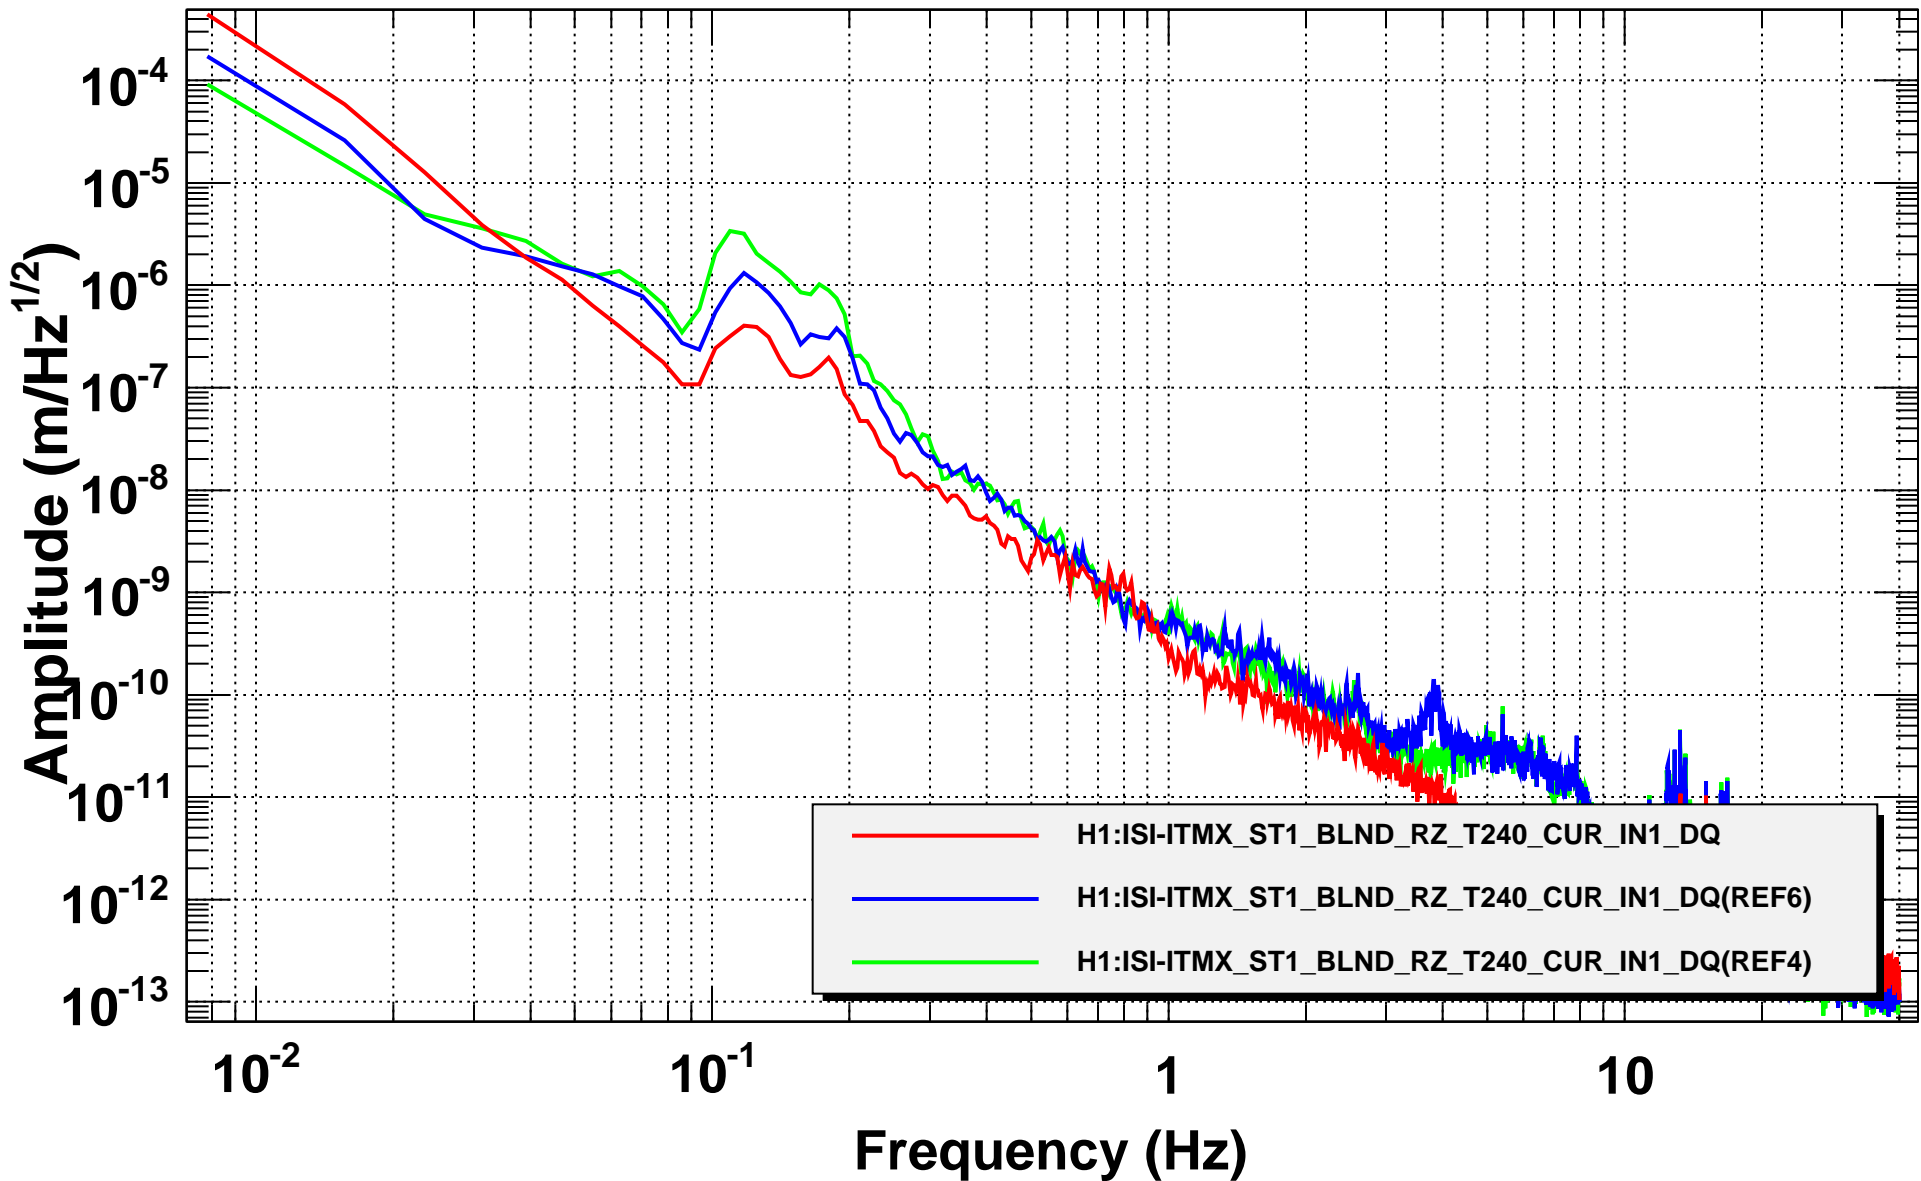

Amplitude Spectral Density

*T0=15/12/2014 21:00:12

Avg=10

BW=0.0117187

Amplitude Spectral Density

*T0=15/12/2014 21:00:12

Avg=10

BW=0.0117187

Amplitude Spectral Density

*T0=15/12/2014 21:00:12

Avg=10

BW=0.0117187