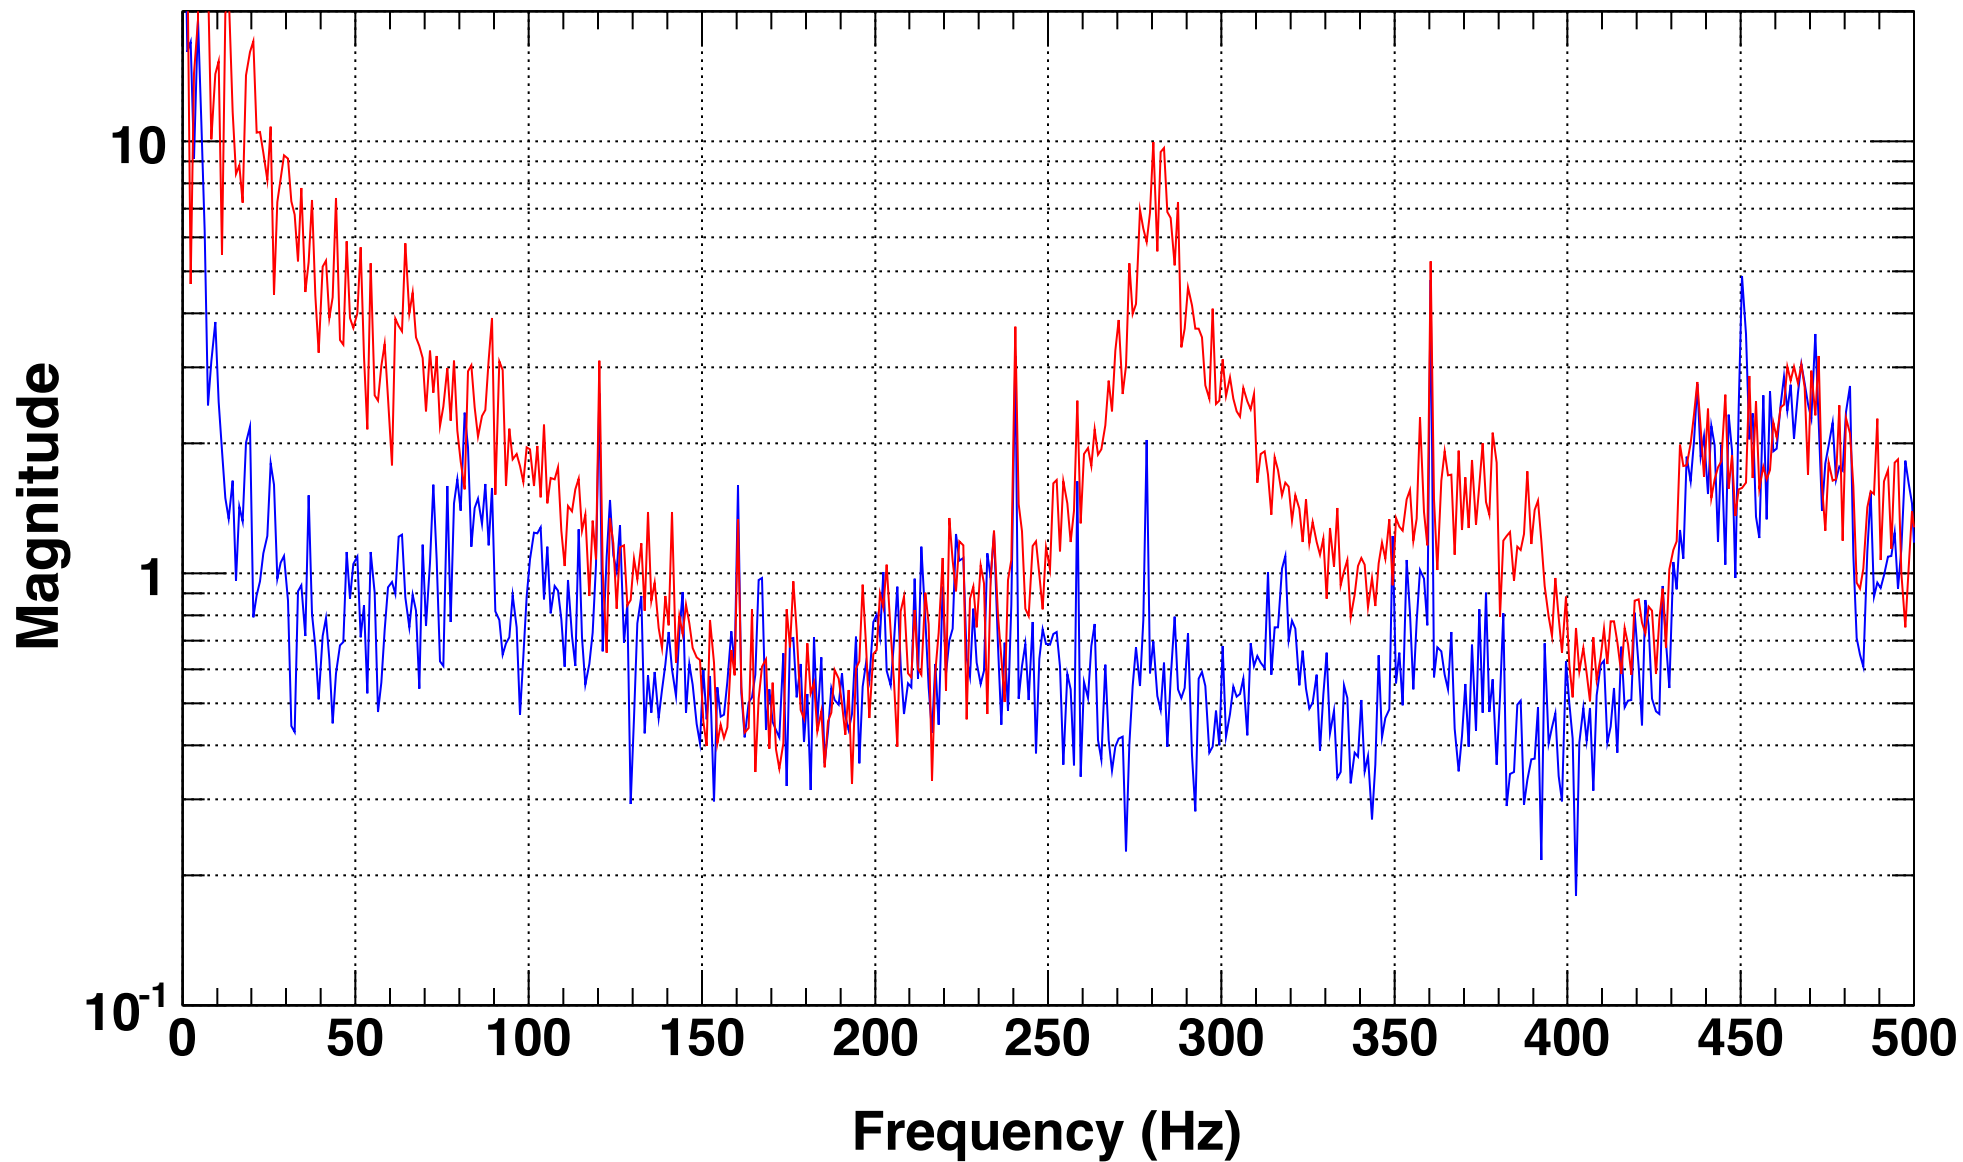

RED: Tapping on piezo actuator, BLUE: no tap

***T0=23/12/2014 23:02:51**

Avg=1/Bin=8

BW=0.187497