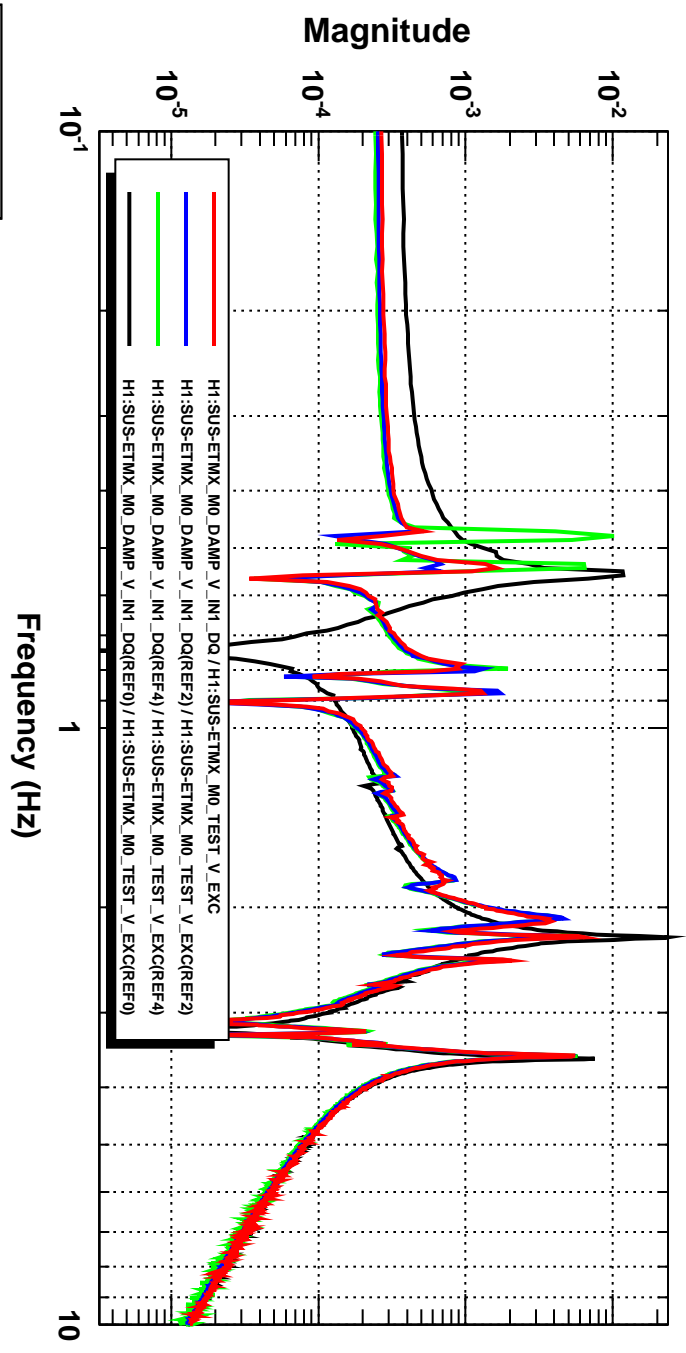

Transfer function

Coherence

*T0=09/01/2015 17:40:59

*Avg=10

BW=0.0117187