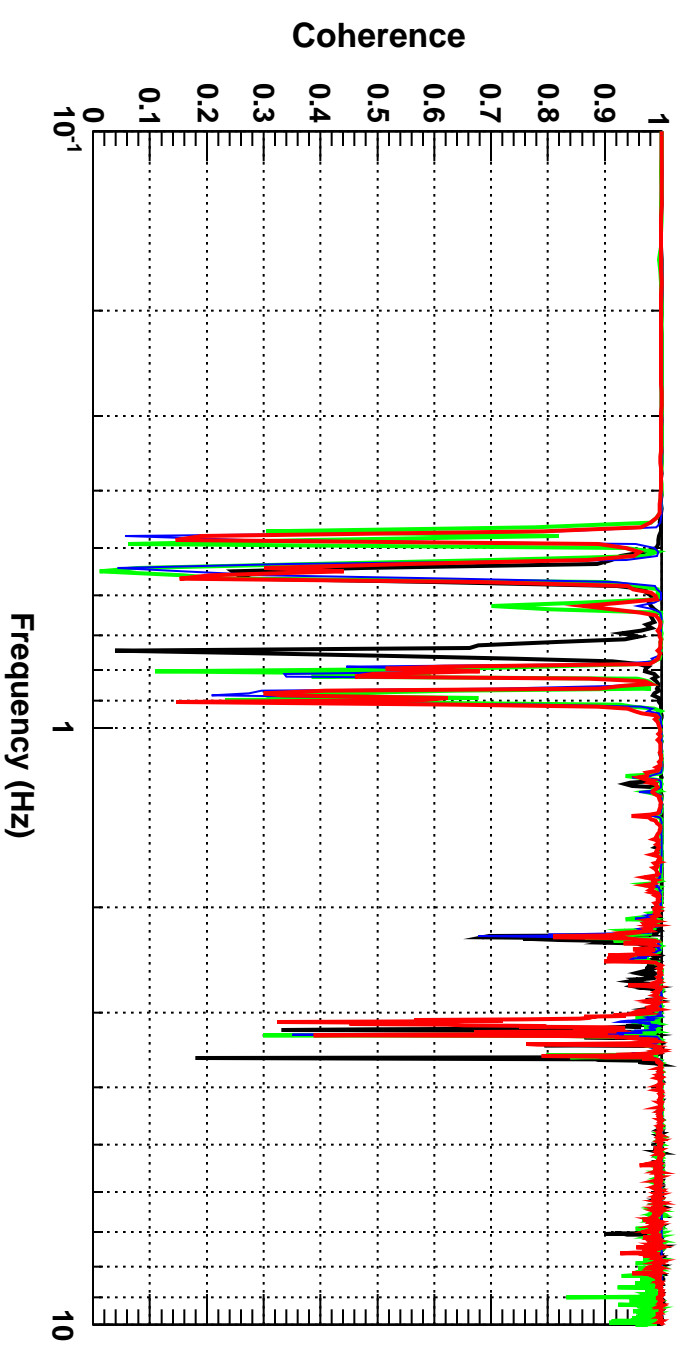

Transfer function

Coherence

*T0=09/01/2015 17:40:59

*Avg=10

BW=0.0117187