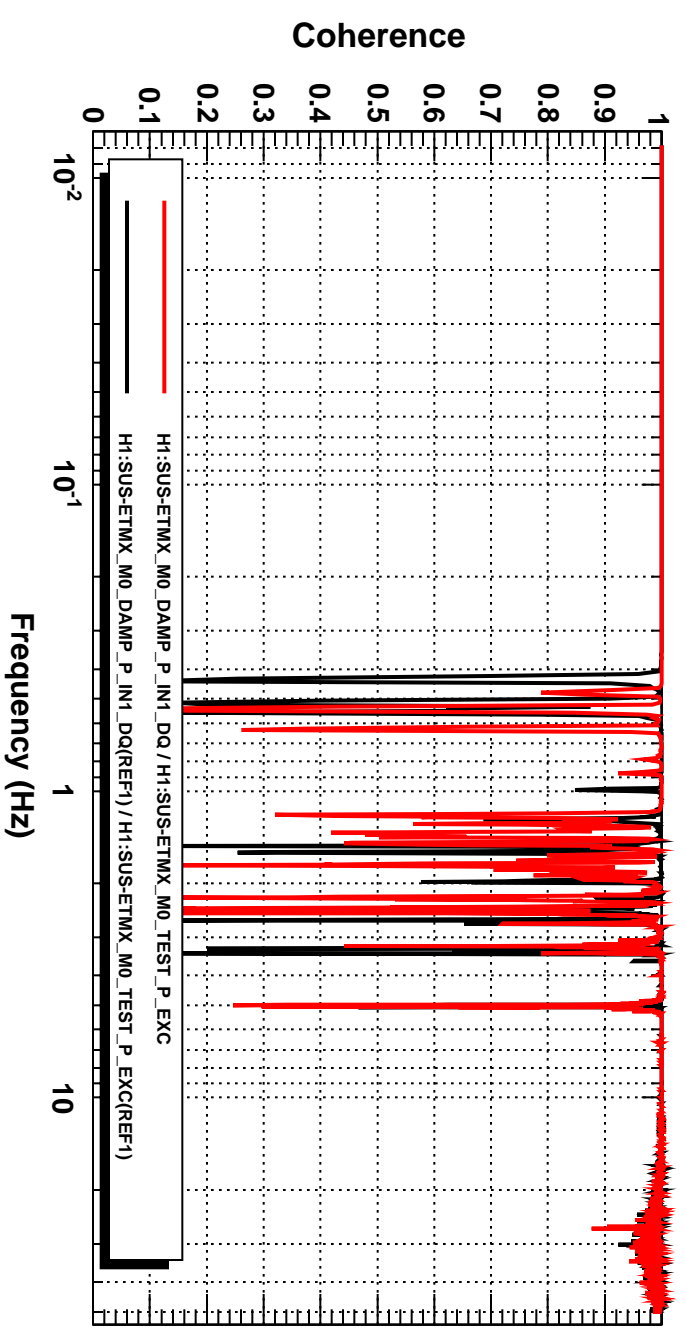

Transfer Function, H1 SUS ETMX, M0 P2P

Coherence

*T0=09/01/2015 16:53:46

*AVG=7

BW=0.0117187