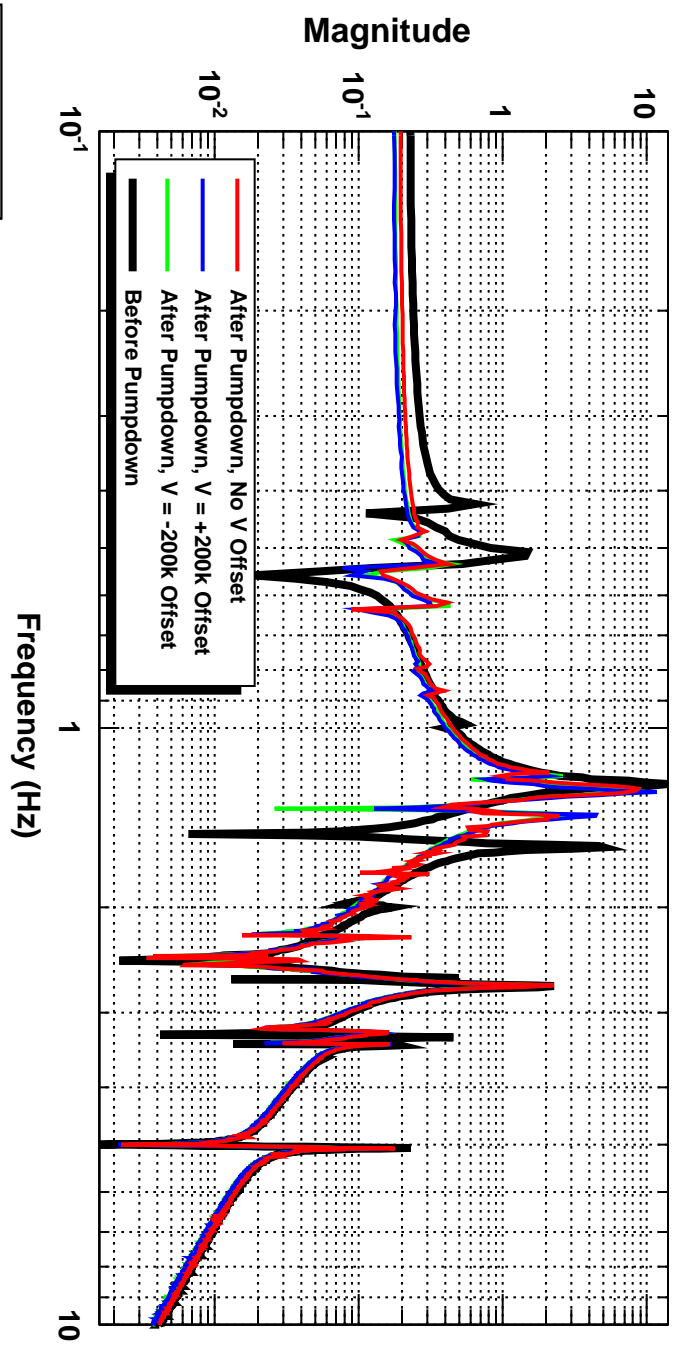

Transfer Function, H1 SUS ETMX, M0 P2P

Coherence

*T0=09/01/2015 16:53:46

*AVG=7

BW=0.0117187