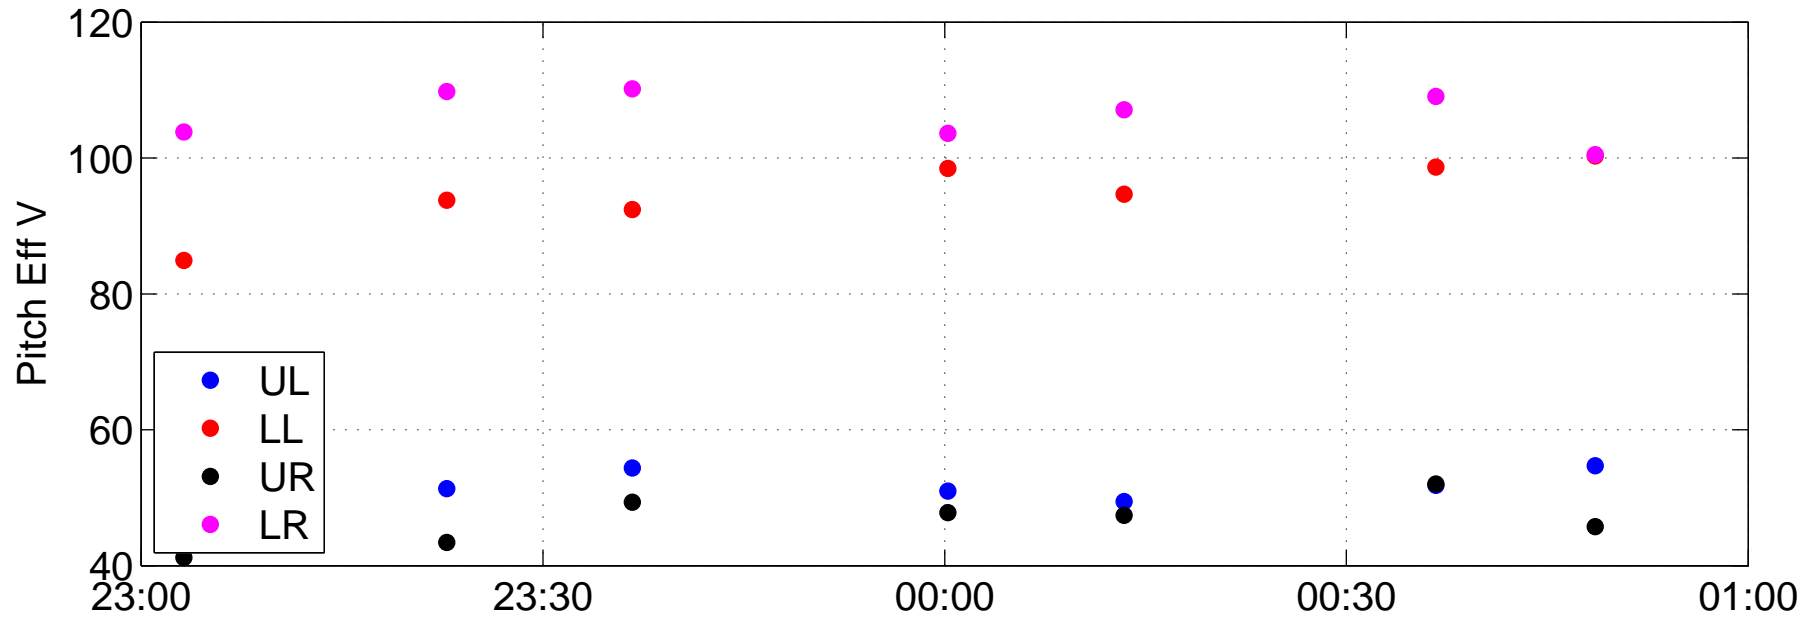

ETMY Charging Over Time

created by Long_Trend_H1_ETMY on 09-Jan-2015 Brett Shapiro