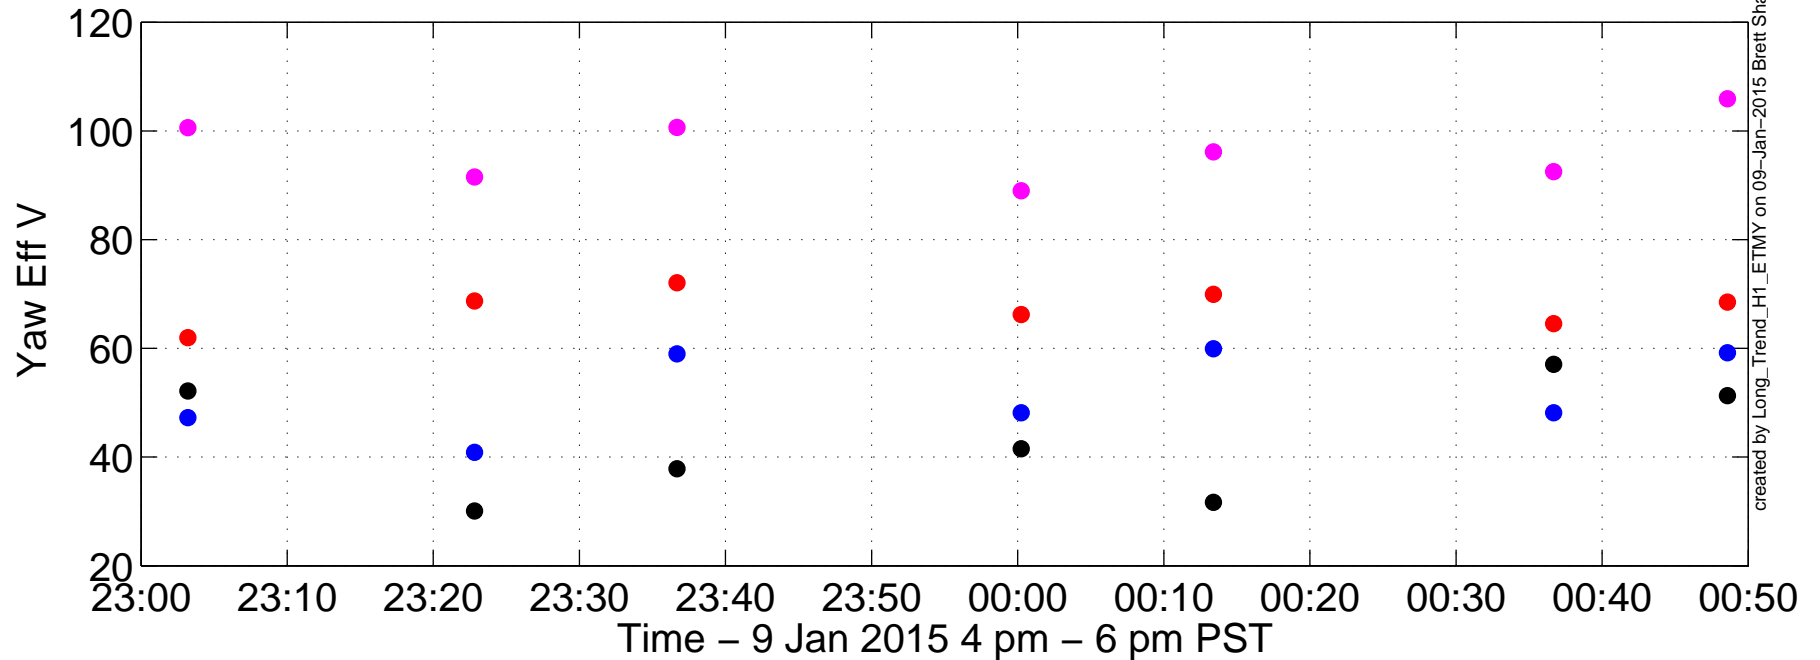

ETMY Charging Over Time

created by Long_Trend_H1_ETMY on 09-Jan-2015 Brett Shapiro