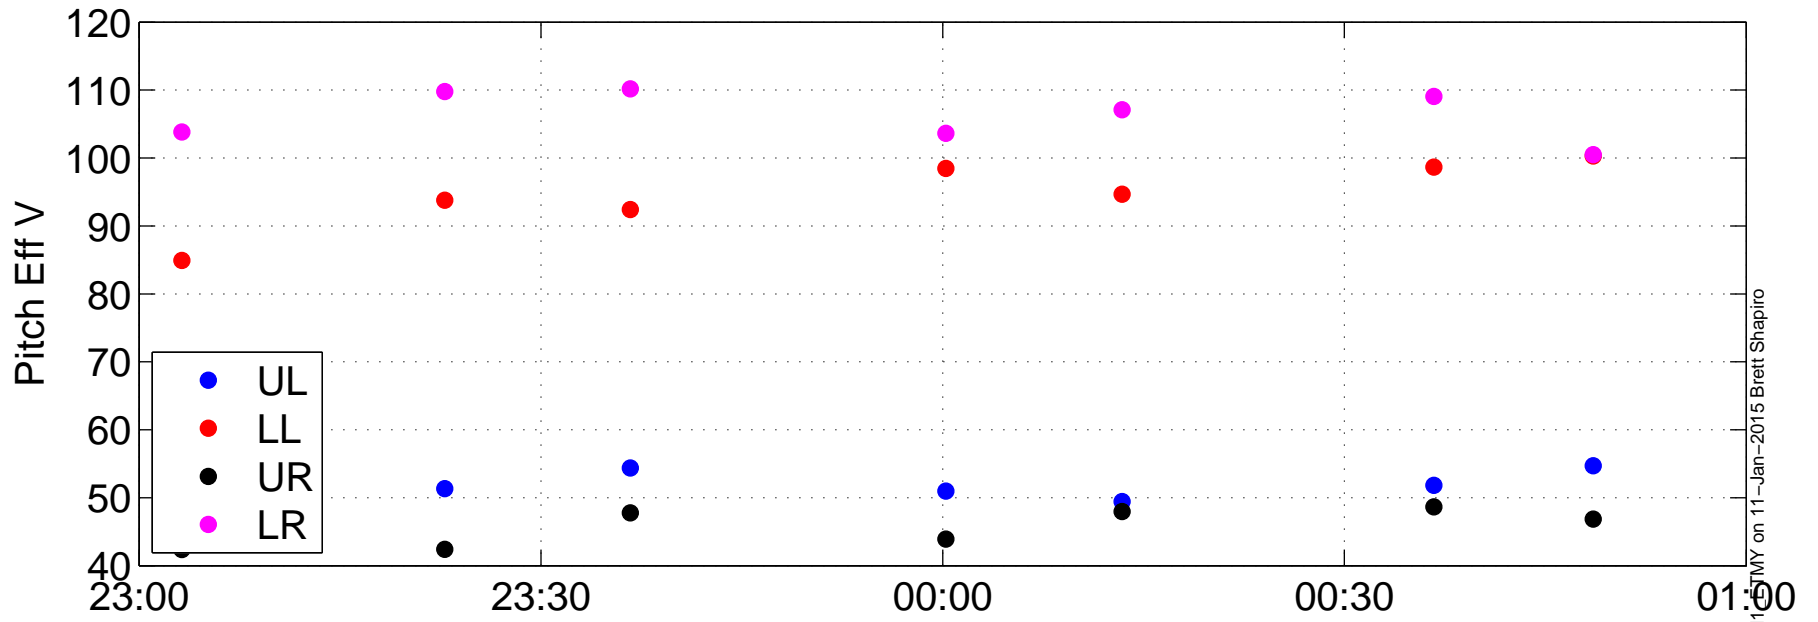

ETMY Charging Over Time

created by Long_Trend_Hi ETMY on 11-Jan-2015 Brett Shapiro