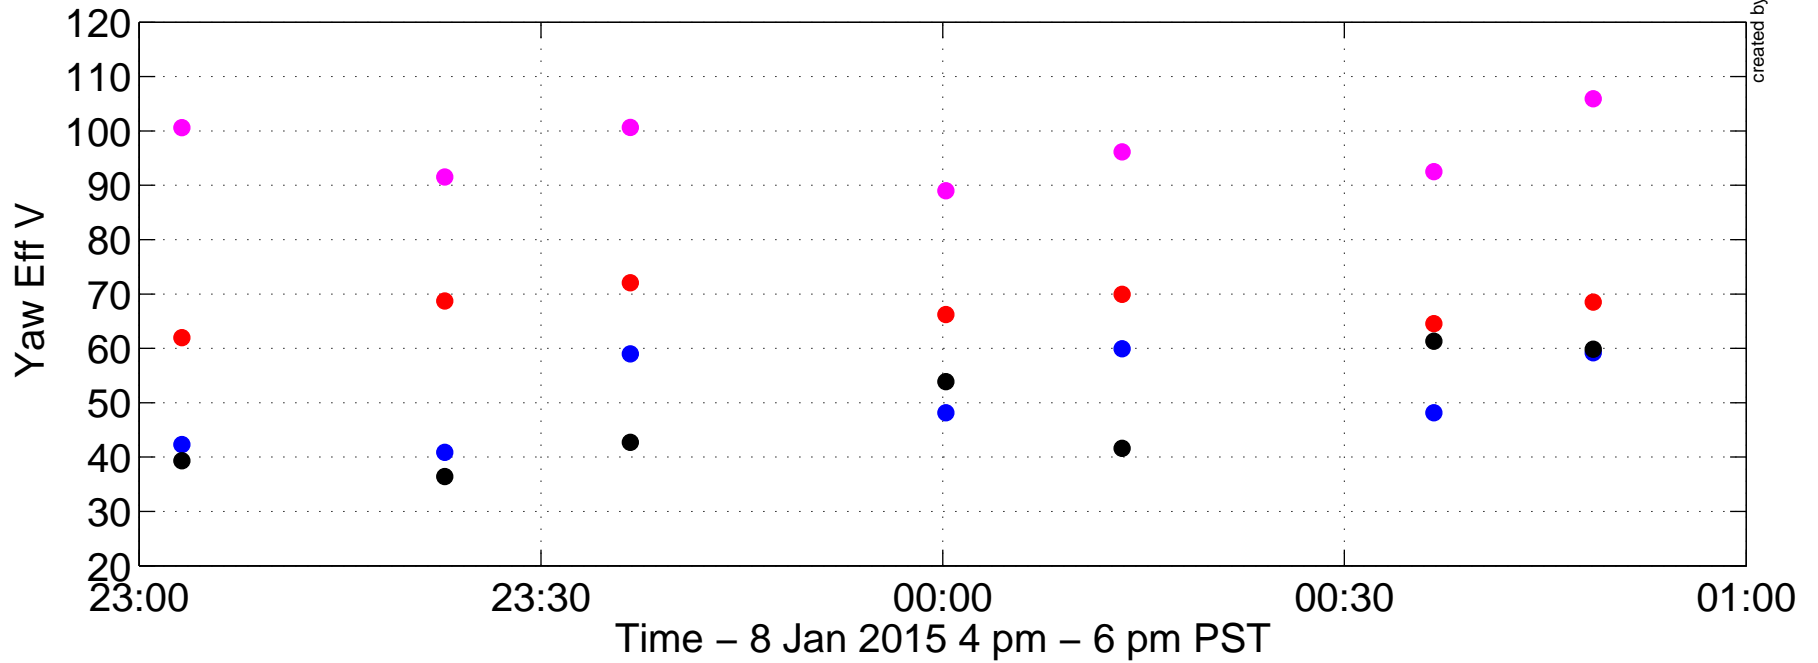

ETMY Charging Over Time

created by Long_Trend_Hi ETMY on 11-Jan-2015 Brett Shapiro