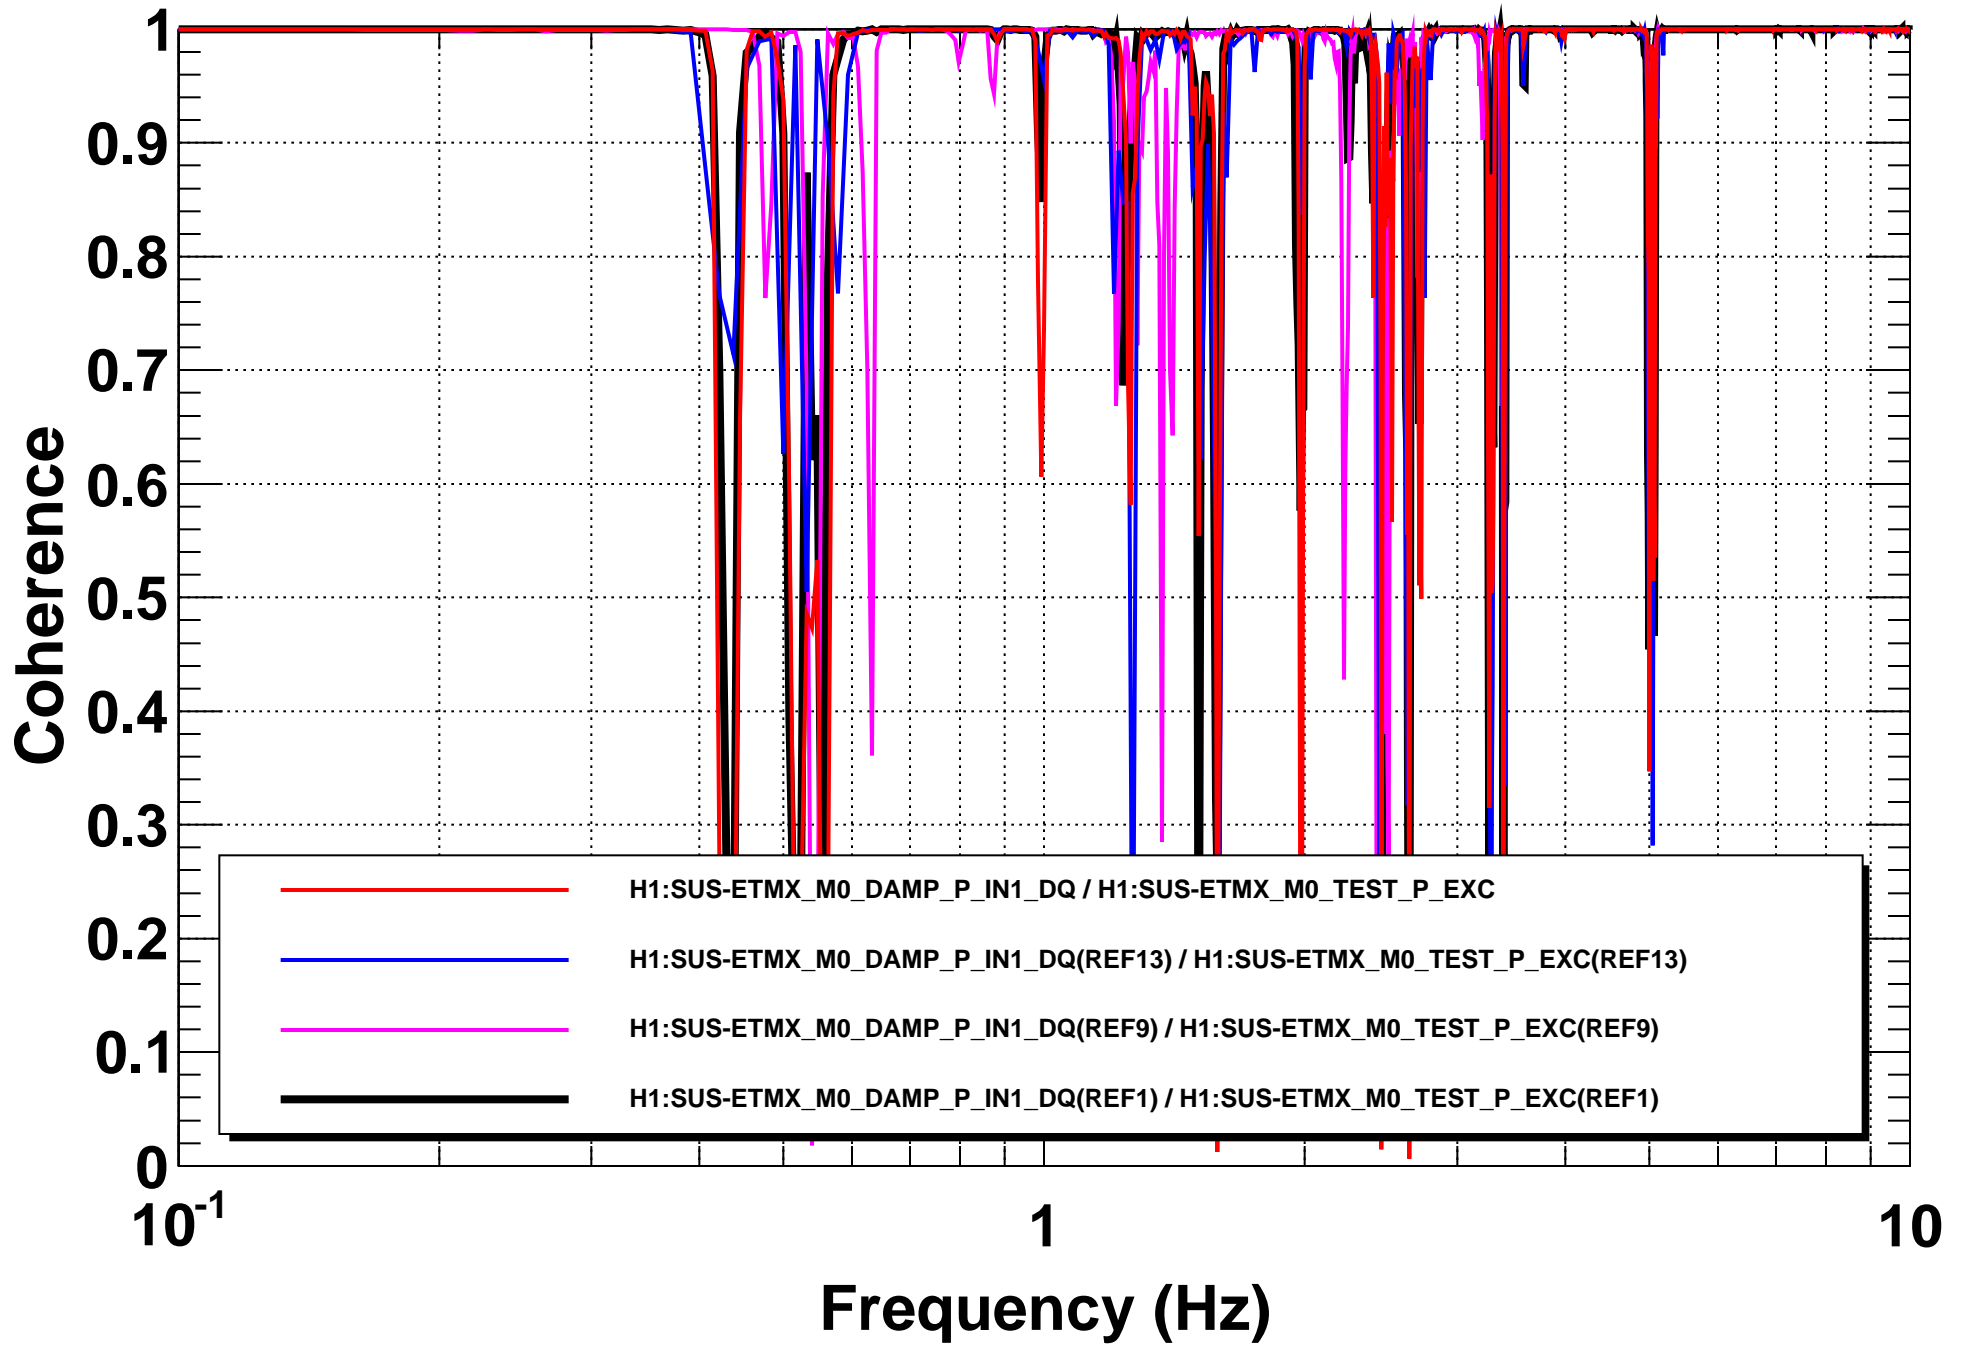

Transfer Function, H1 SUS ETMX, M0 P2P

*T0=12/01/2015 05:28:35

*Avg=5

*BW=0.0117187

Coherence

***T0=12/01/2015 05:28:35**

***Avg=5**

***BW=0.0117187**

Transfer function

*T0=12/01/2015 05:39:53

*Avg=6

*BW=0.0117187

Coherence

***T0=12/01/2015 05:39:53**

***Avg=6**

BW=0.0117187