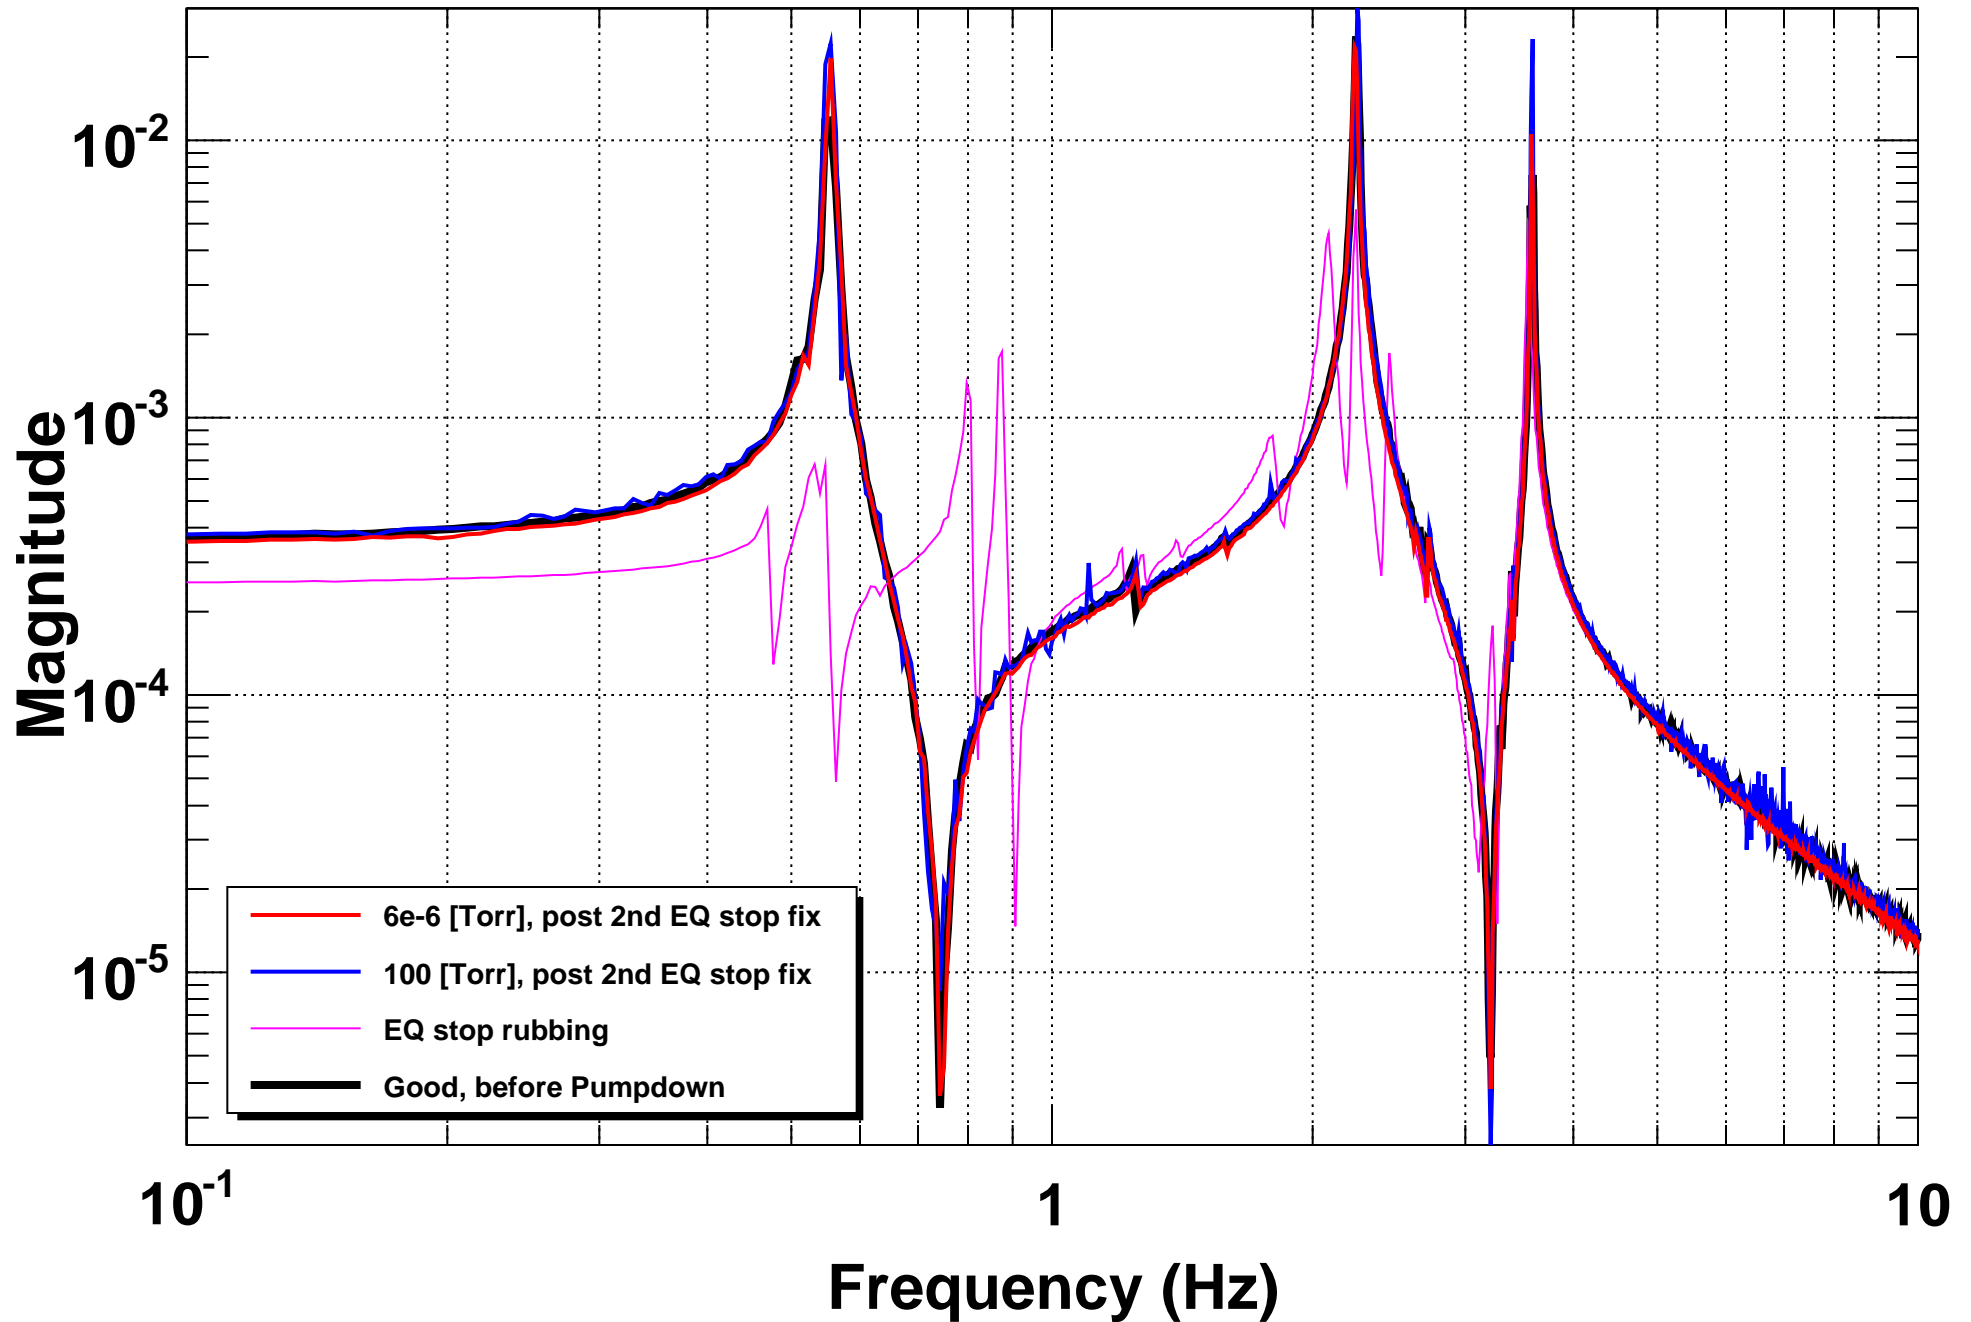

Transfer Function, H1 SUS ETMX, M0 P2P

*T0=12/01/2015 05:28:35

*Avg=5

*BW=0.0117187

Coherence

***T0=12/01/2015 05:28:35**

***Avg=5**

***BW=0.0117187**

Transfer function

*T0=12/01/2015 05:39:53

*Avg=6

*BW=0.0117187

Coherence

***T0=12/01/2015 05:39:53**

***Avg=6**

BW=0.0117187