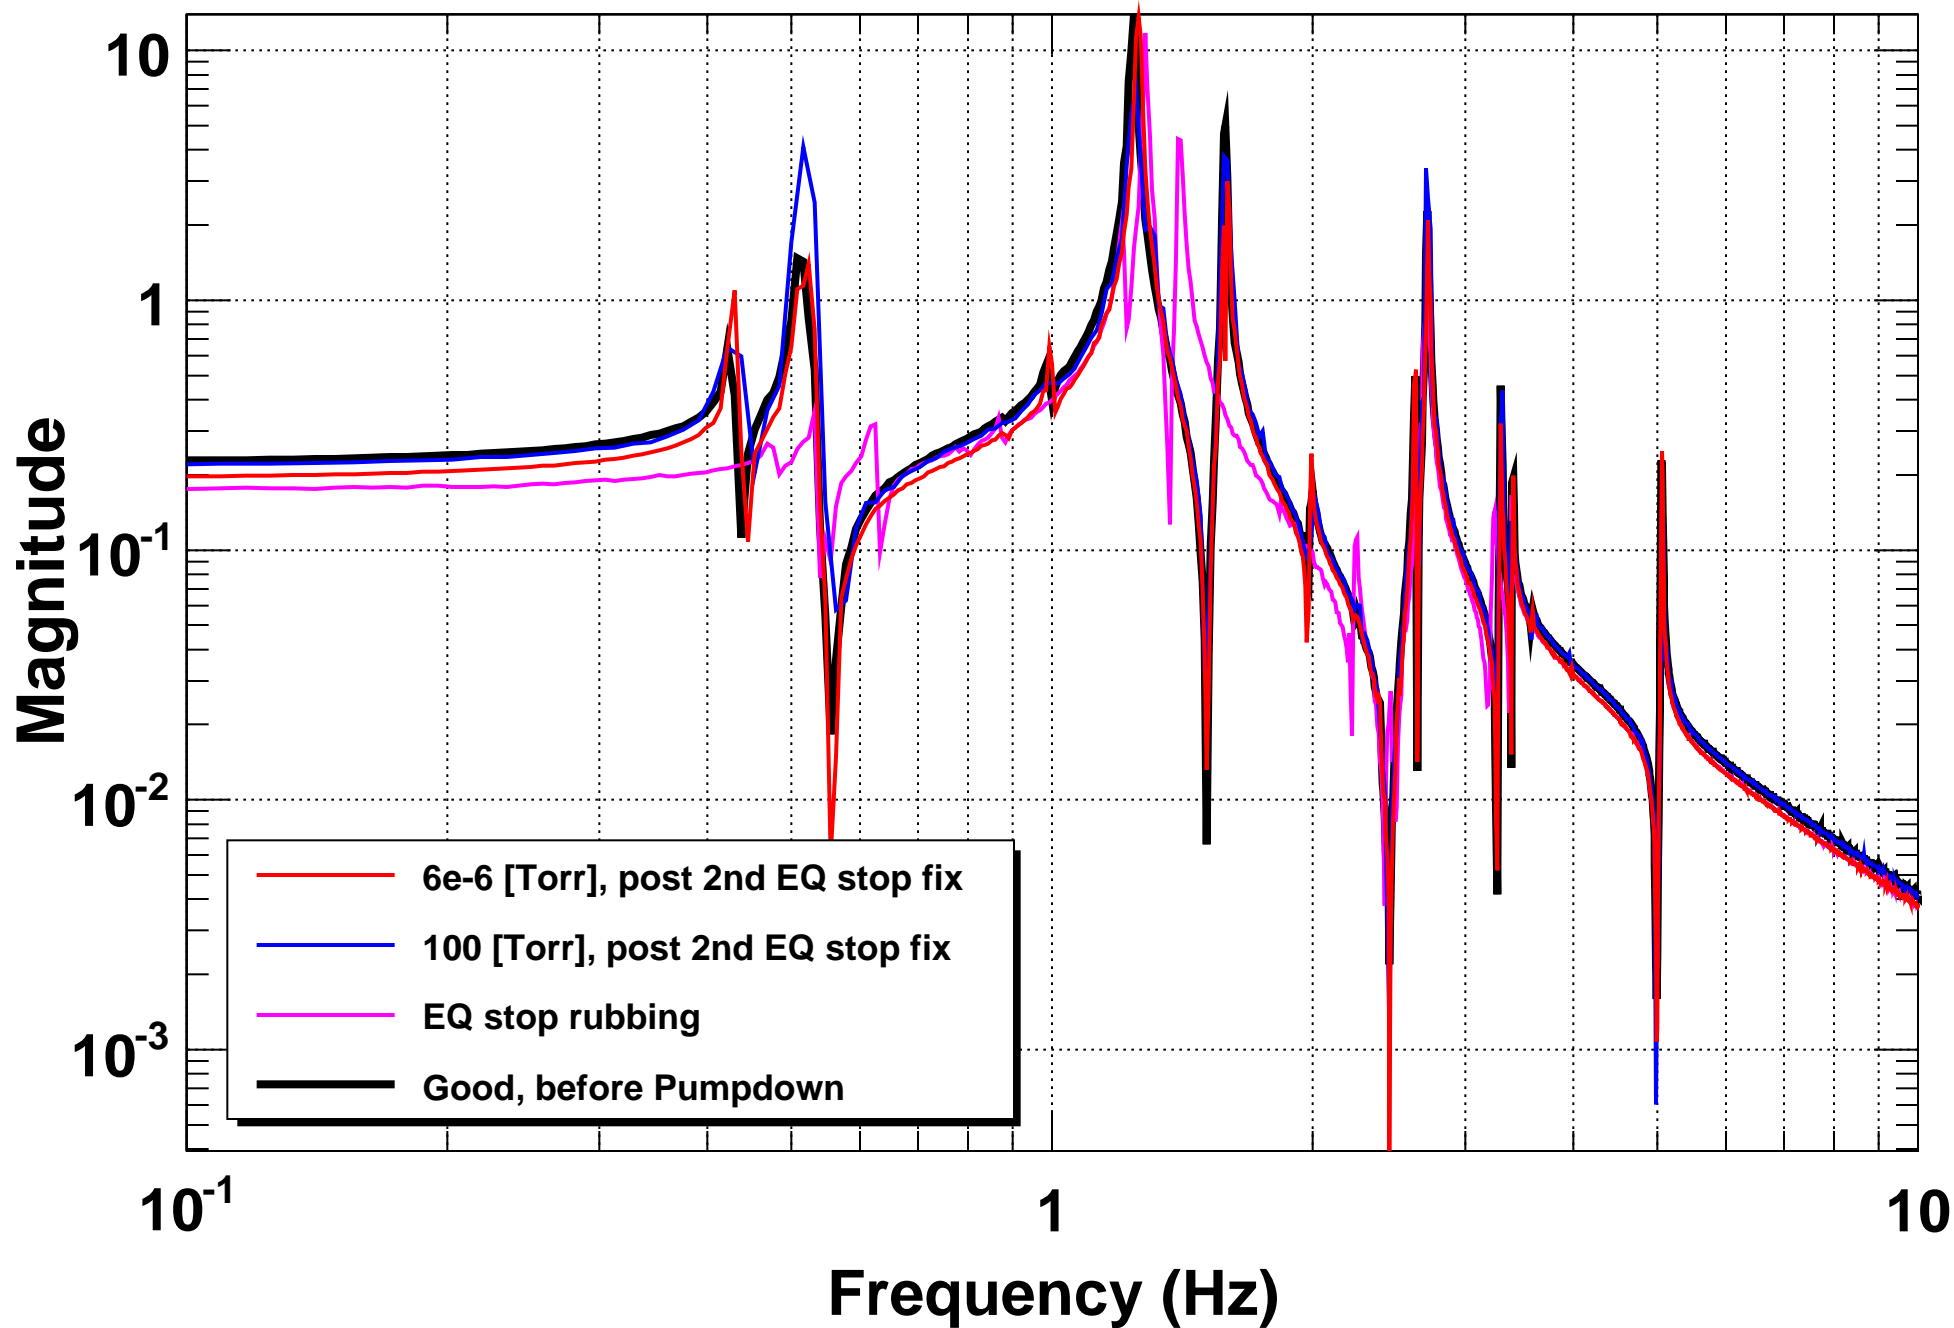

Transfer Function, H1 SUS ETMX, M0 P2P

*T0=12/01/2015 05:28:35

*Avg=5

*BW=0.0117187

Coherence

***T0=12/01/2015 05:28:35**

***Avg=5**

***BW=0.0117187**

Transfer function

*T0=12/01/2015 05:39:53

*Avg=6

*BW=0.0117187

Coherence

***T0=12/01/2015 05:39:53**

***Avg=6**

BW=0.0117187