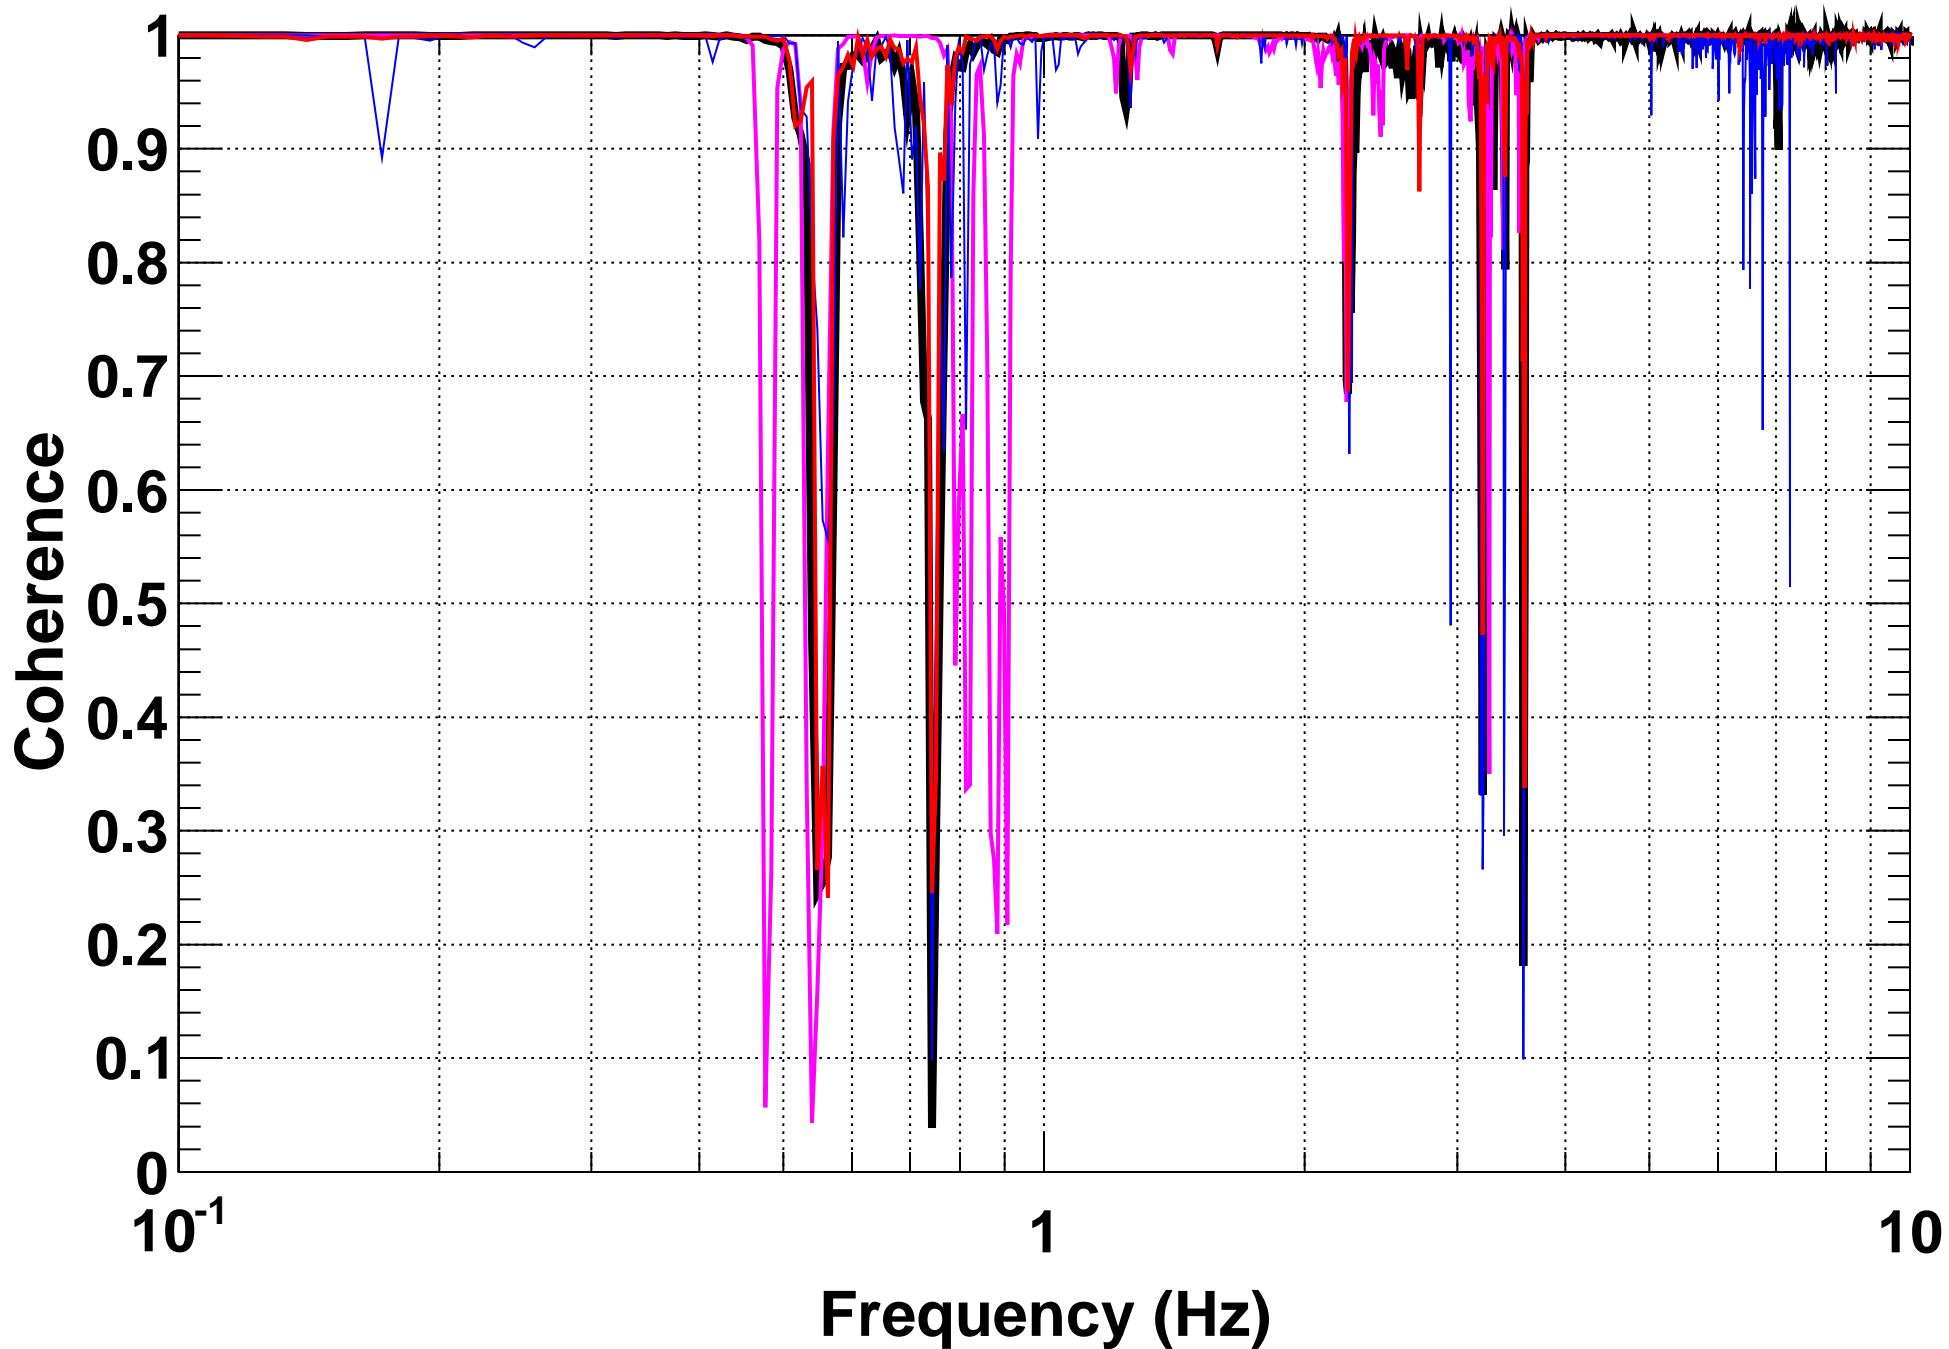

Transfer function

*T0=12/01/2015 05:39:53

*Avg=6

*BW=0.0117187

Coherence

***T0=12/01/2015 05:39:53**

***Avg=6**

BW=0.0117187