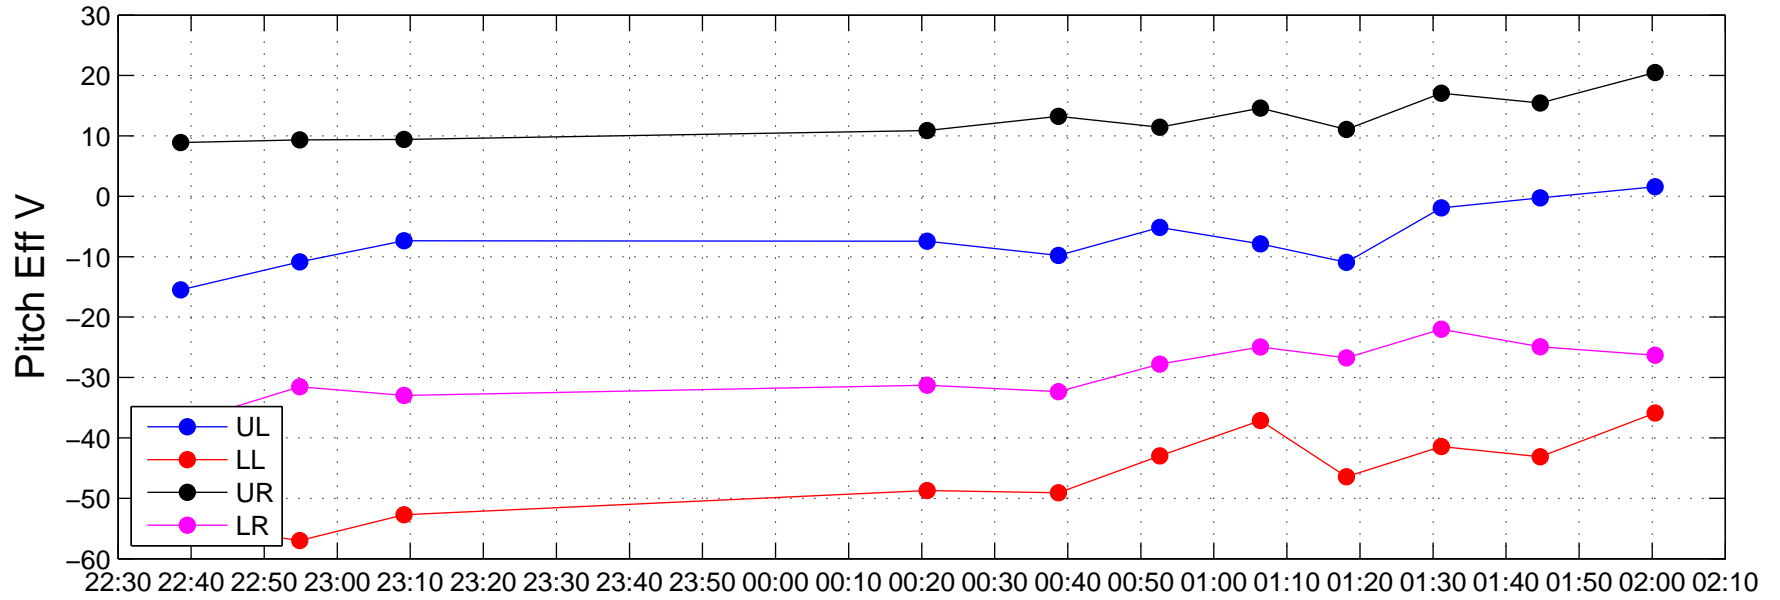

ETMX Charging Over Time

created by Long_Trend_H1 on 13-Jan-2015 Brett Shapiro

Time - 2:30 pm to 6 pm PST - 13 Jan 2015