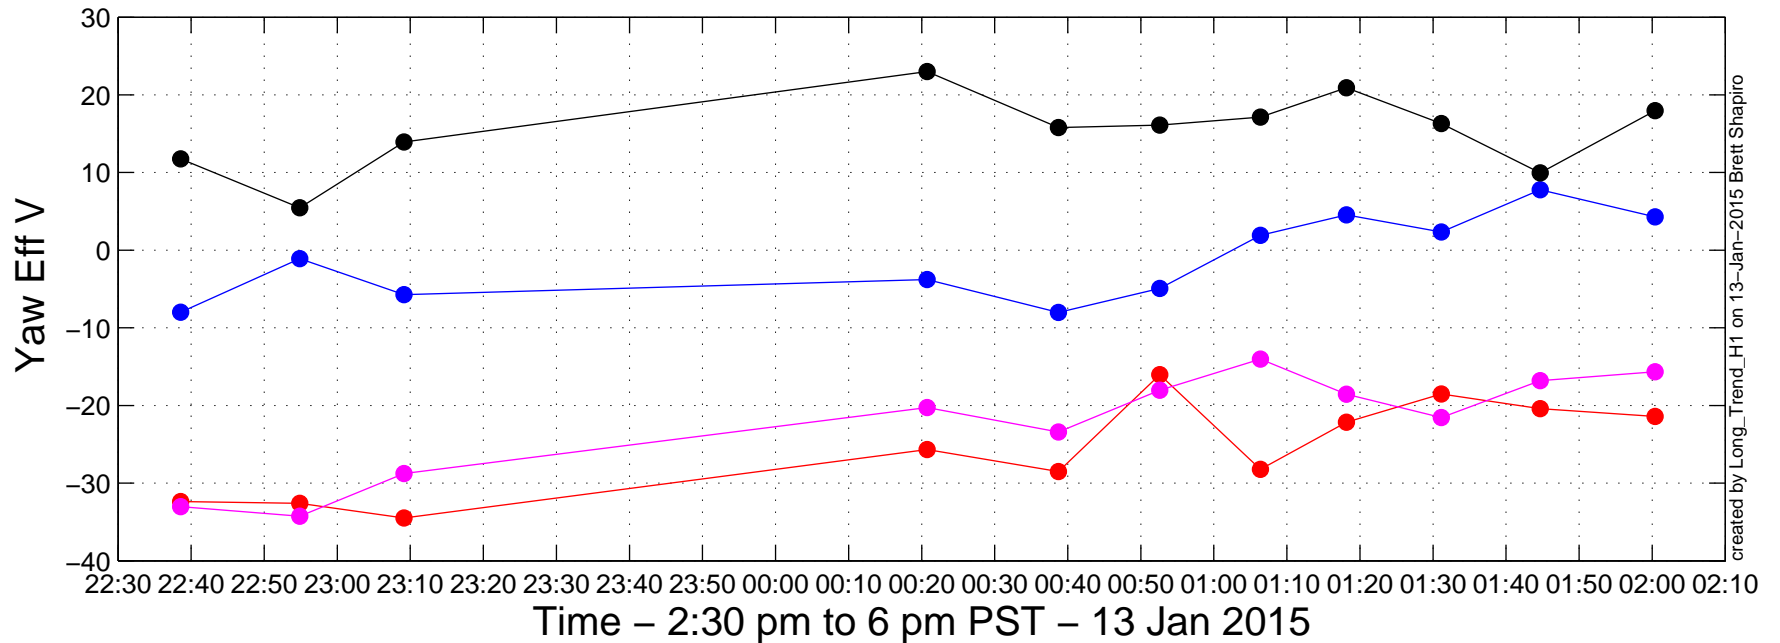

ETMX Charging Over Time

created by Long_Trend_H1 on 13-Jan-2015 Brett Shapiro

Time - 2:30 pm to 6 pm PST - 13 Jan 2015