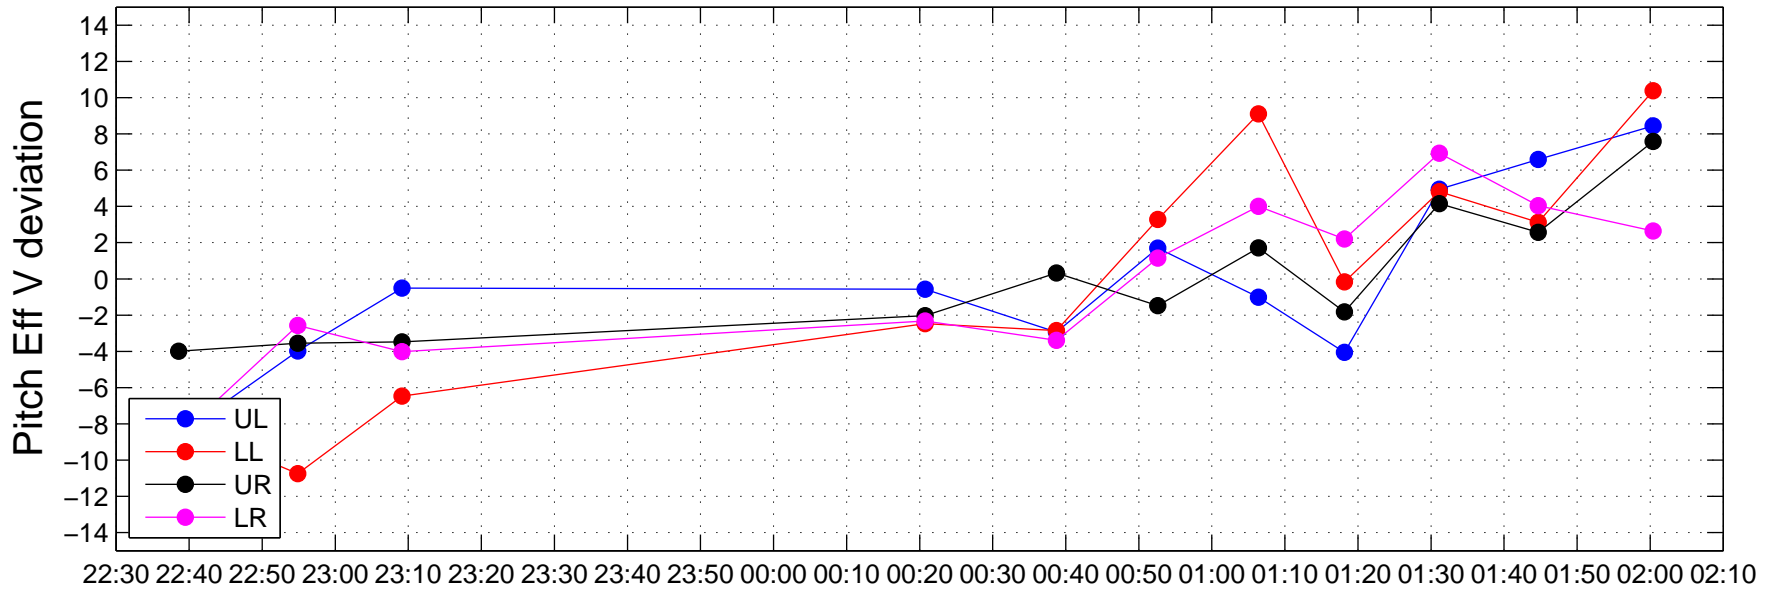

ETMX Charge Deviation from Average Over Time

created by Long_Trend_H1 on 13-Jan-2015 Brett Shapiro