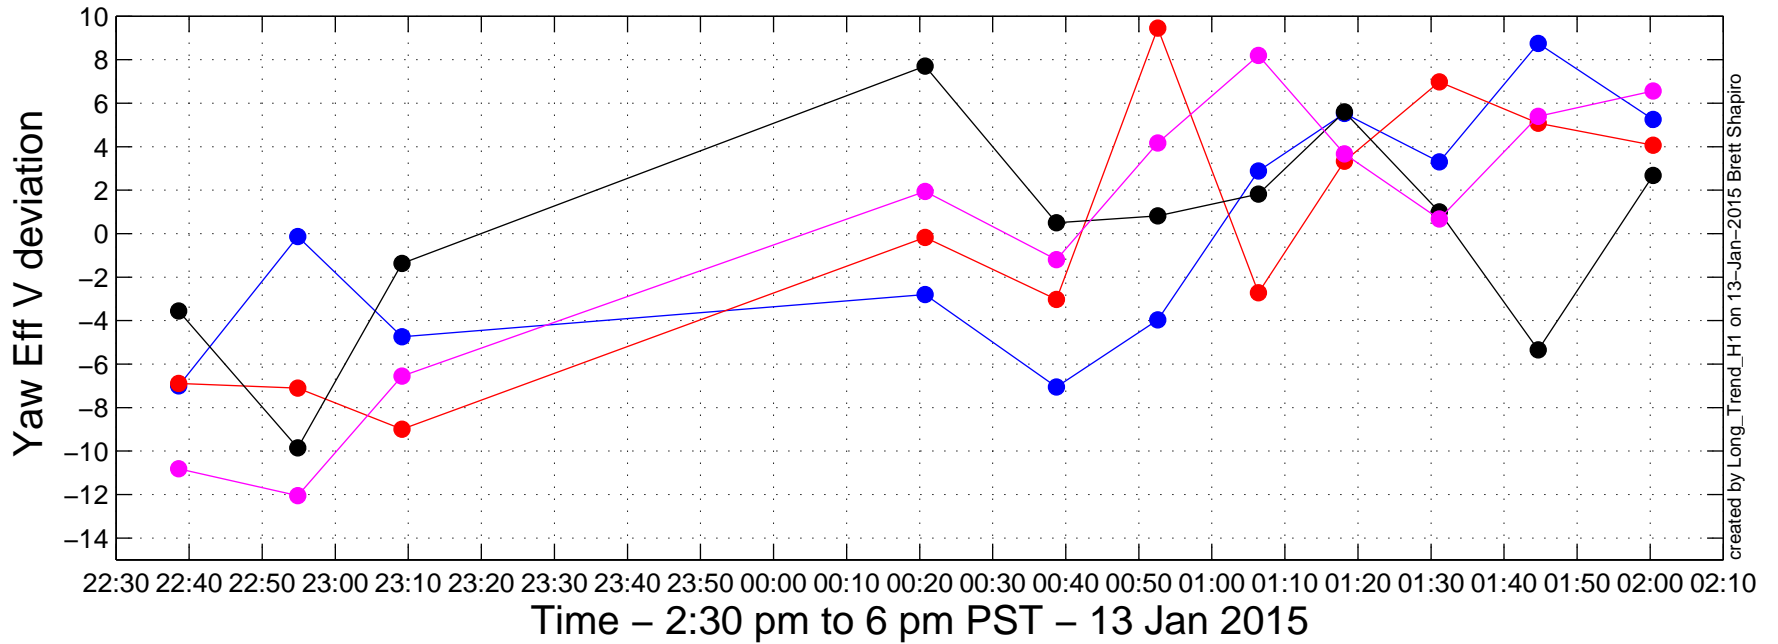

ETMX Charge Deviation from Average Over Time

created by Long_Trend_H1 on 13-Jan-2015 Brett Shapiro