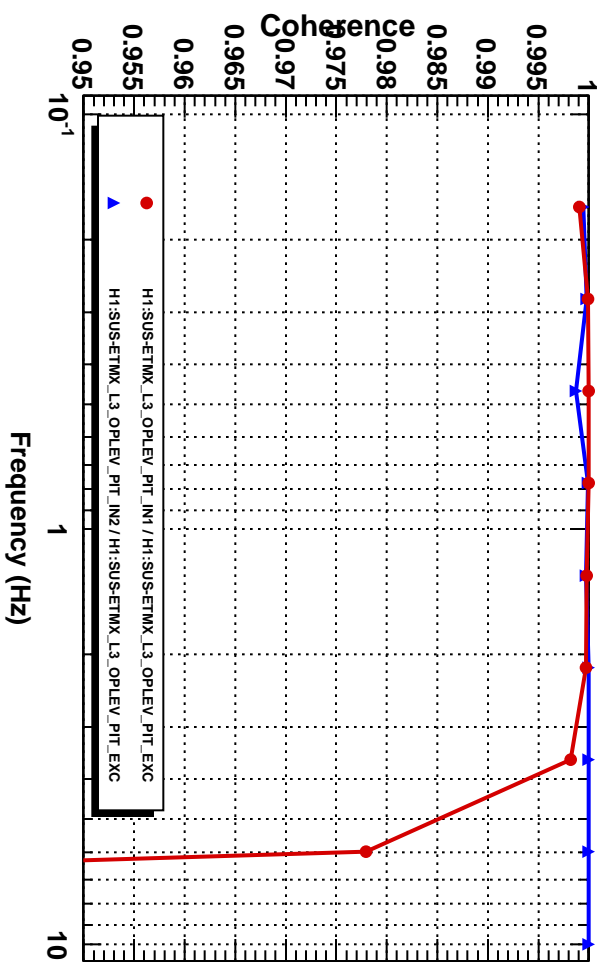

Transfer function

T0=16/01/2015 23:35:59.164062 Avg=9

Transfer function

T0=16/01/2015 23:35:59.164062 Avg=9

Coherence function

T0=16/01/2015 23:35:59.164062 Avg=9