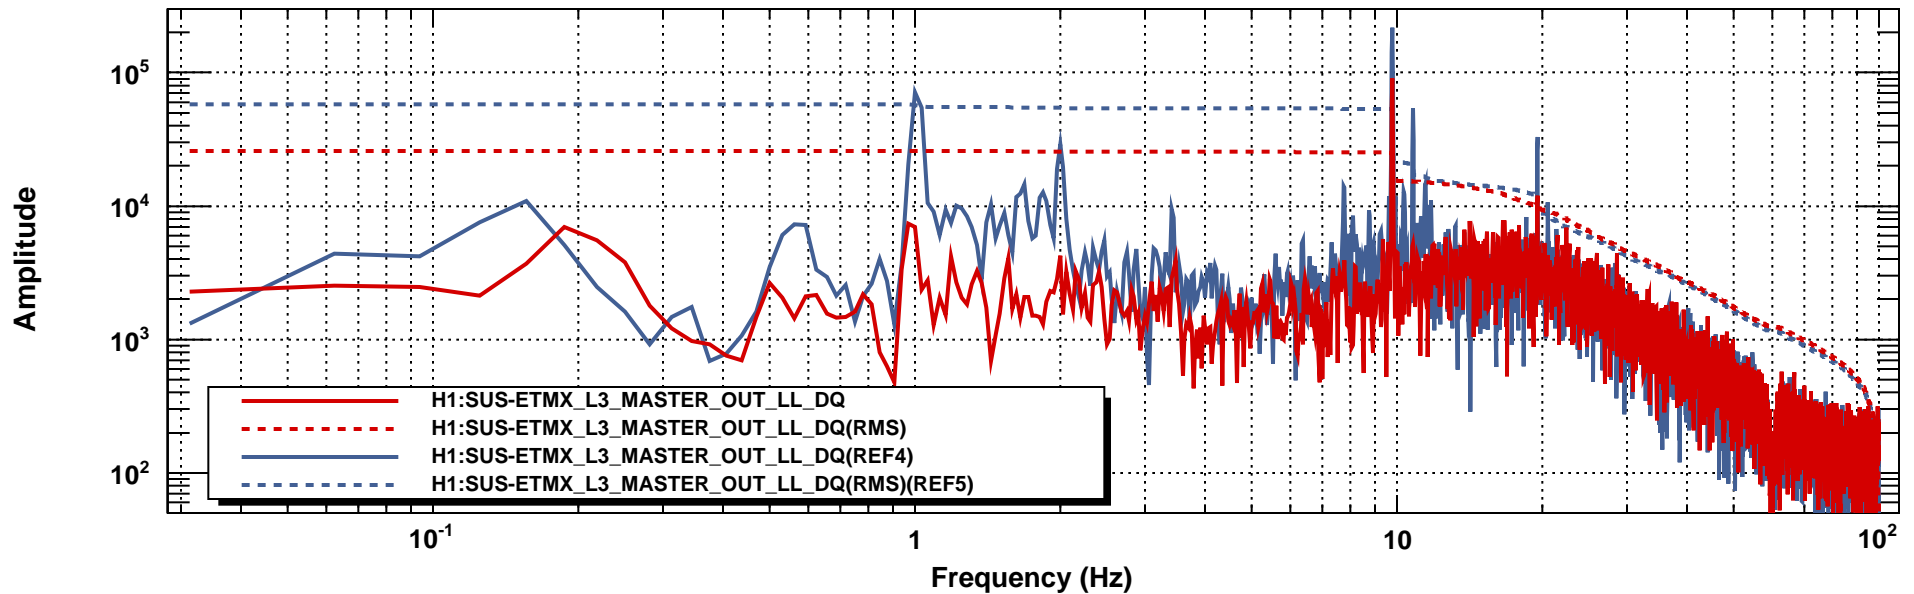

Power spectrum

*T0=19/01/2015 23:48:08

Avg=2

BW=0.0468749

Power spectrum

*T0=19/01/2015 23:48:08

Avg=2

BW=0.0468749