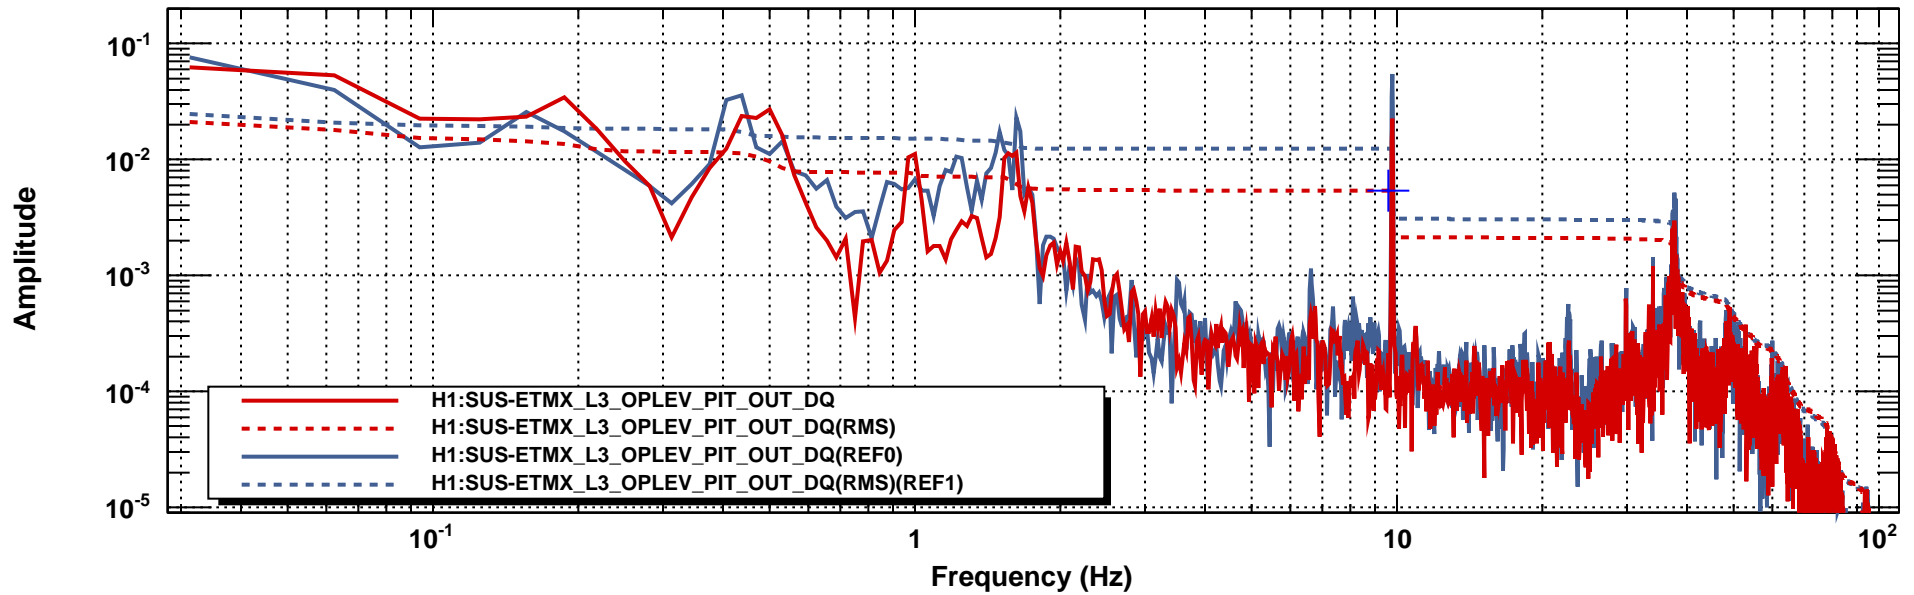

Power spectrum

*T0=19/01/2015 23:48:08

Avg=2

BW=0.0468749

Power spectrum

*T0=19/01/2015 23:48:08

Avg=2

BW=0.0468749