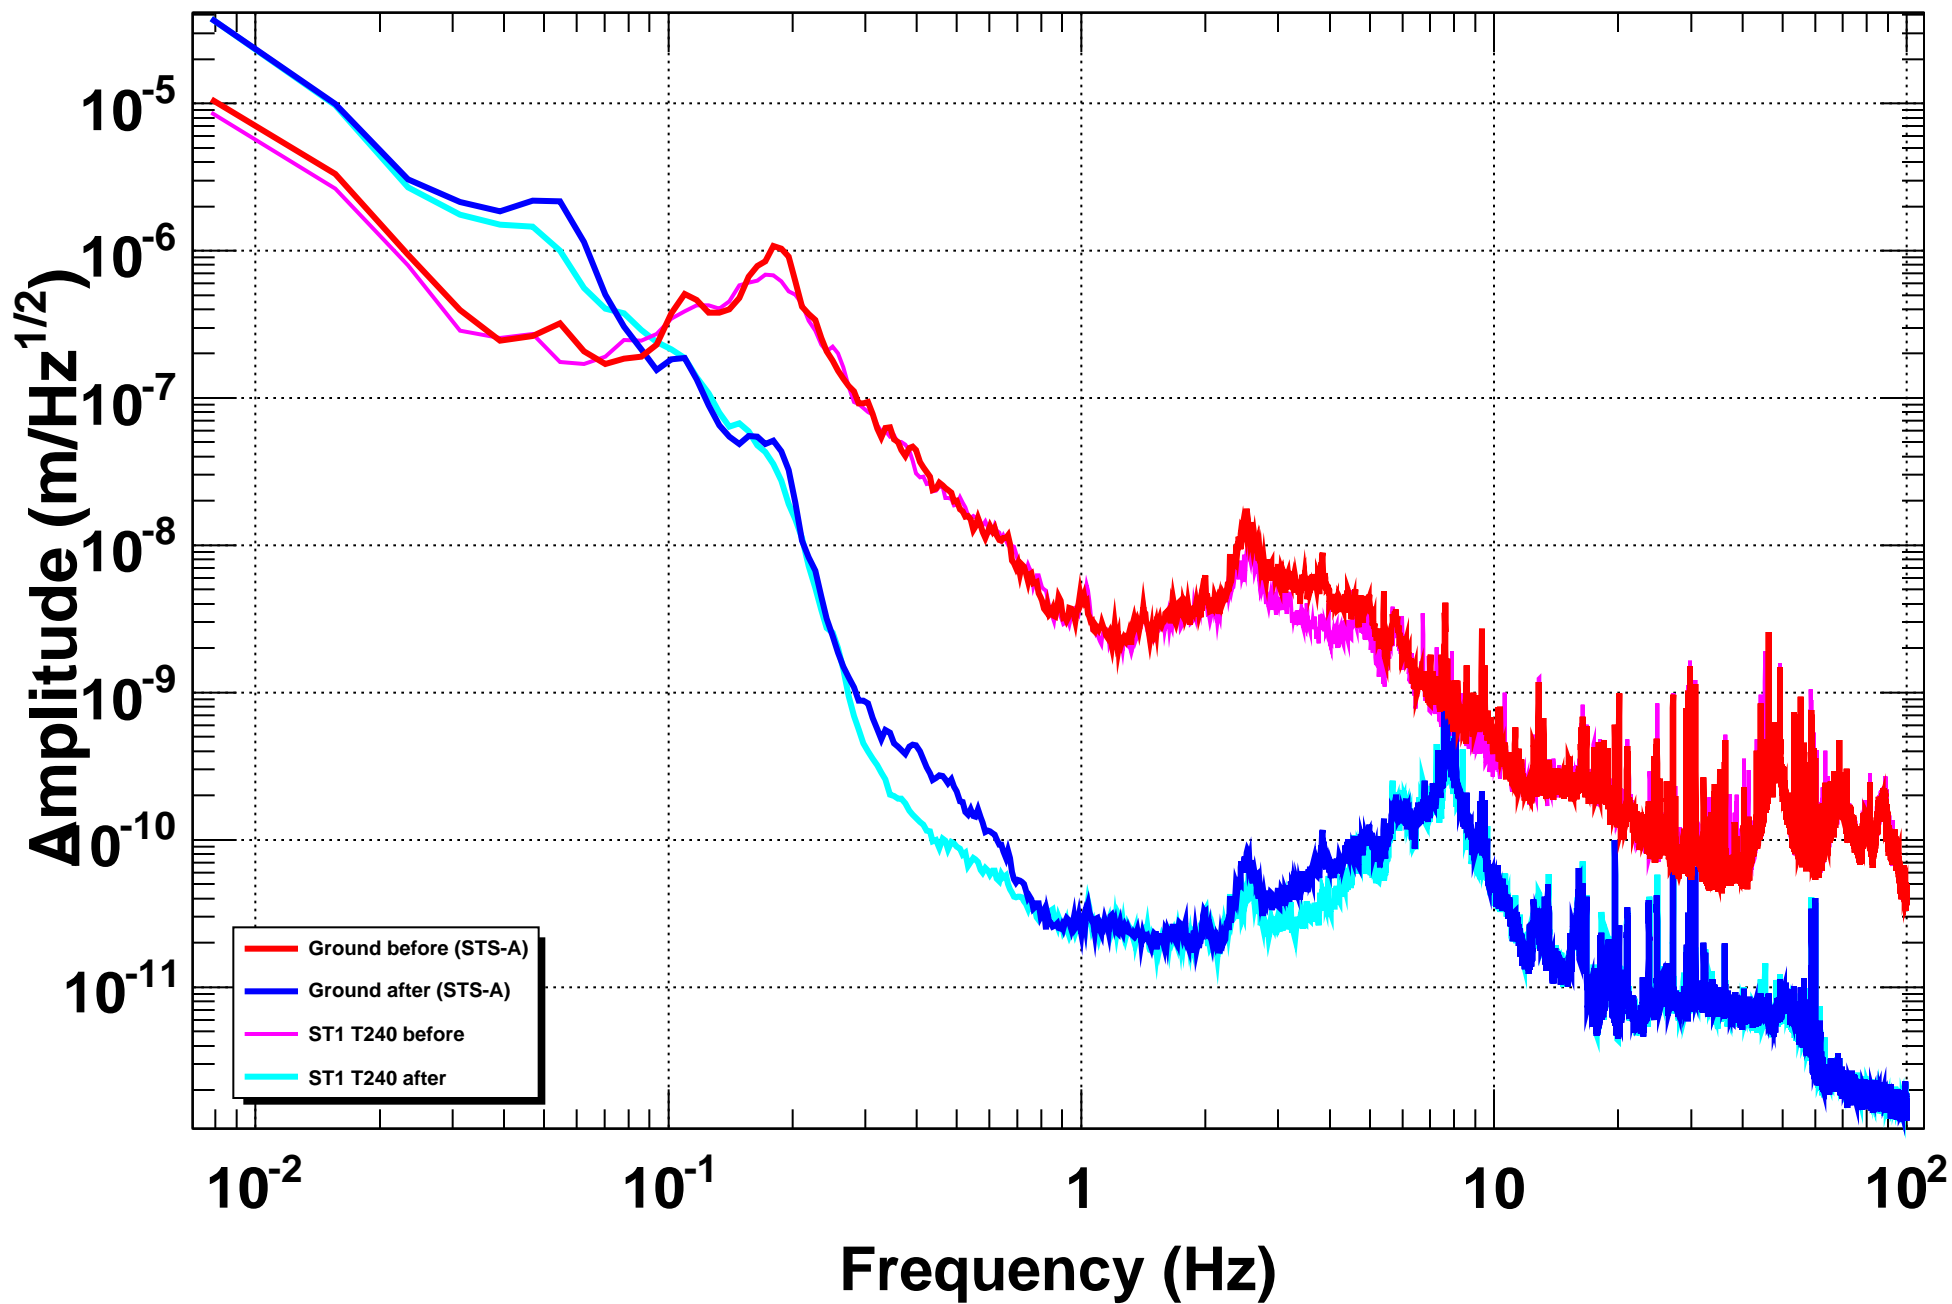

Power spectrum ITMX

***T0=21/01/2015 22:30:00**

Avg=37

BW=0.0117187