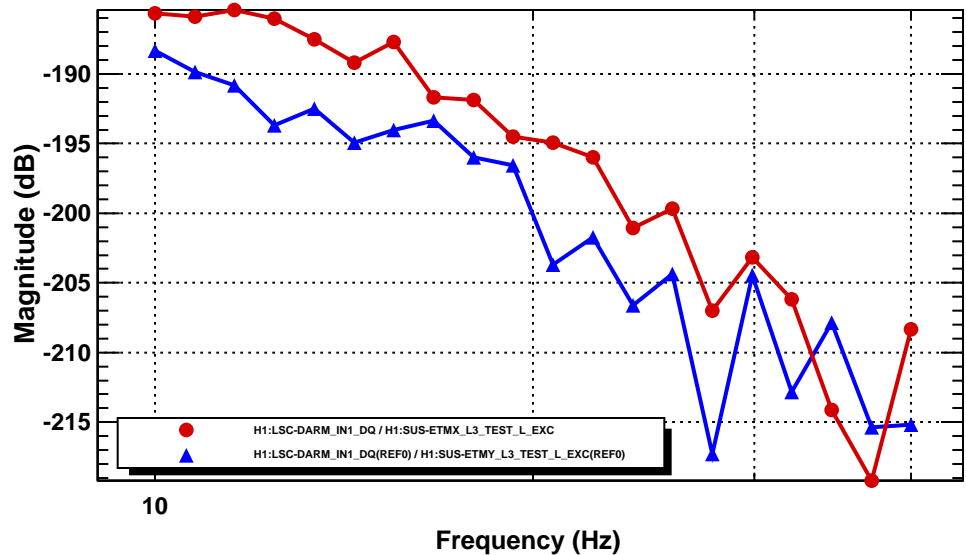

Transfer function

*T0=23/01/2015 08:19:57.201171

Avg=5

Coherence function

*T0=23/01/2015 08:19:57.201171

Avg=5

Transfer function

*T0=23/01/2015 08:19:57.201171

Avg=5