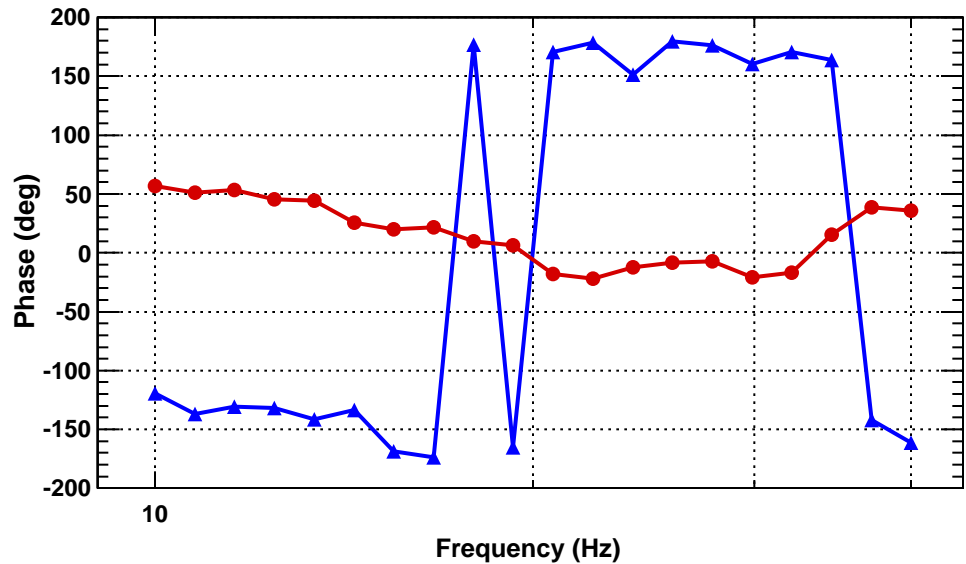

Transfer function

*T0=23/01/2015 08:19:57.201171

Avg=5

Coherence function

*T0=23/01/2015 08:19:57.201171

Avg=5

Transfer function

*T0=23/01/2015 08:19:57.201171

Avg=5