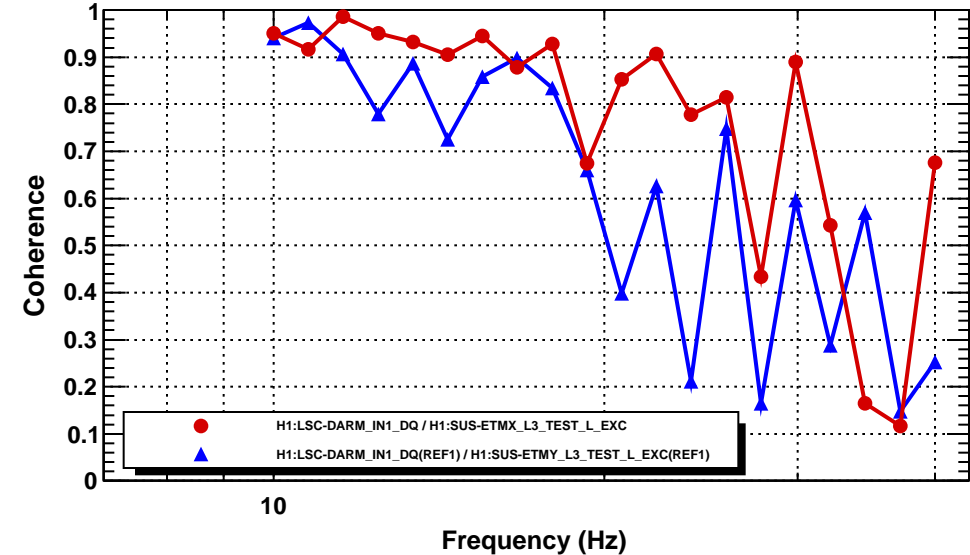

Transfer function

*T0=23/01/2015 08:19:57.201171

Avg=5

Coherence function

*T0=23/01/2015 08:19:57.201171

Avg=5

Transfer function

*T0=23/01/2015 08:19:57.201171

Avg=5