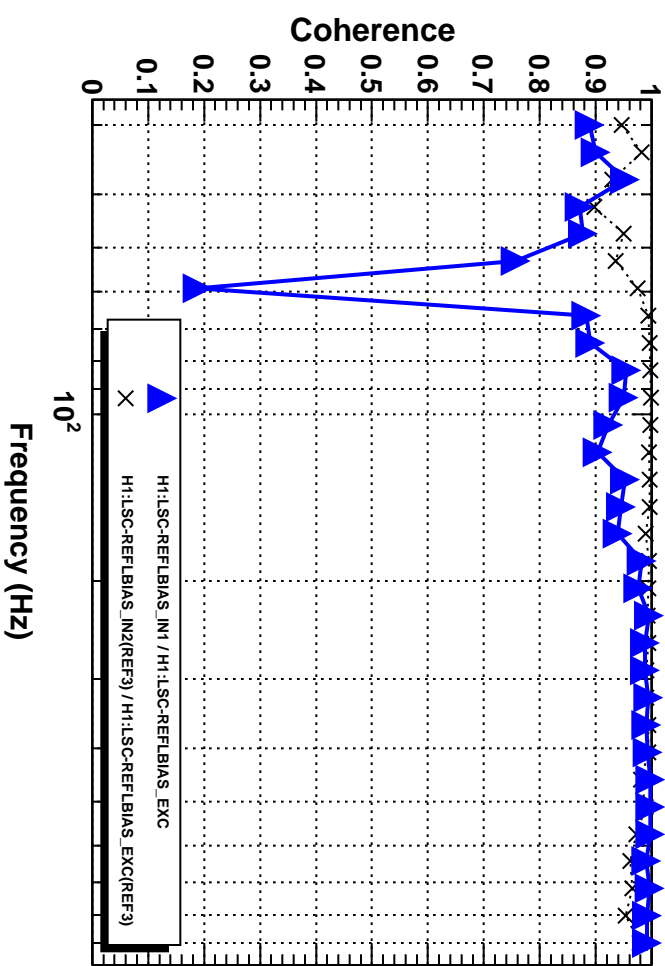

Transfer function

Coherence function

*T0=25/01/2015 08:28:18.10205 Avg=31