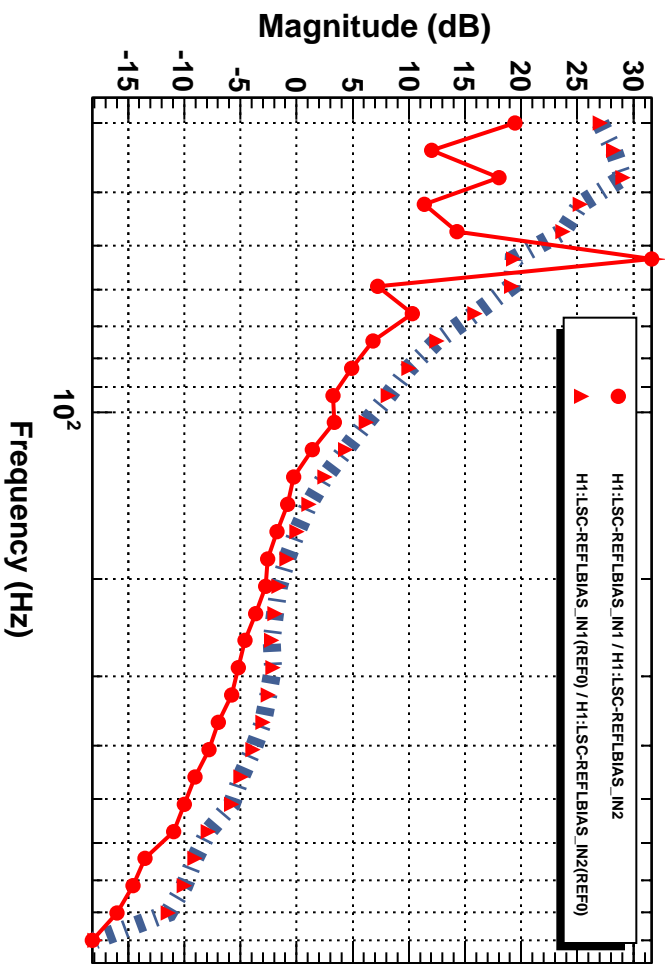

Transfer function

Coherence function

*T0=25/01/2015 08:28:18.10205 Avg=31