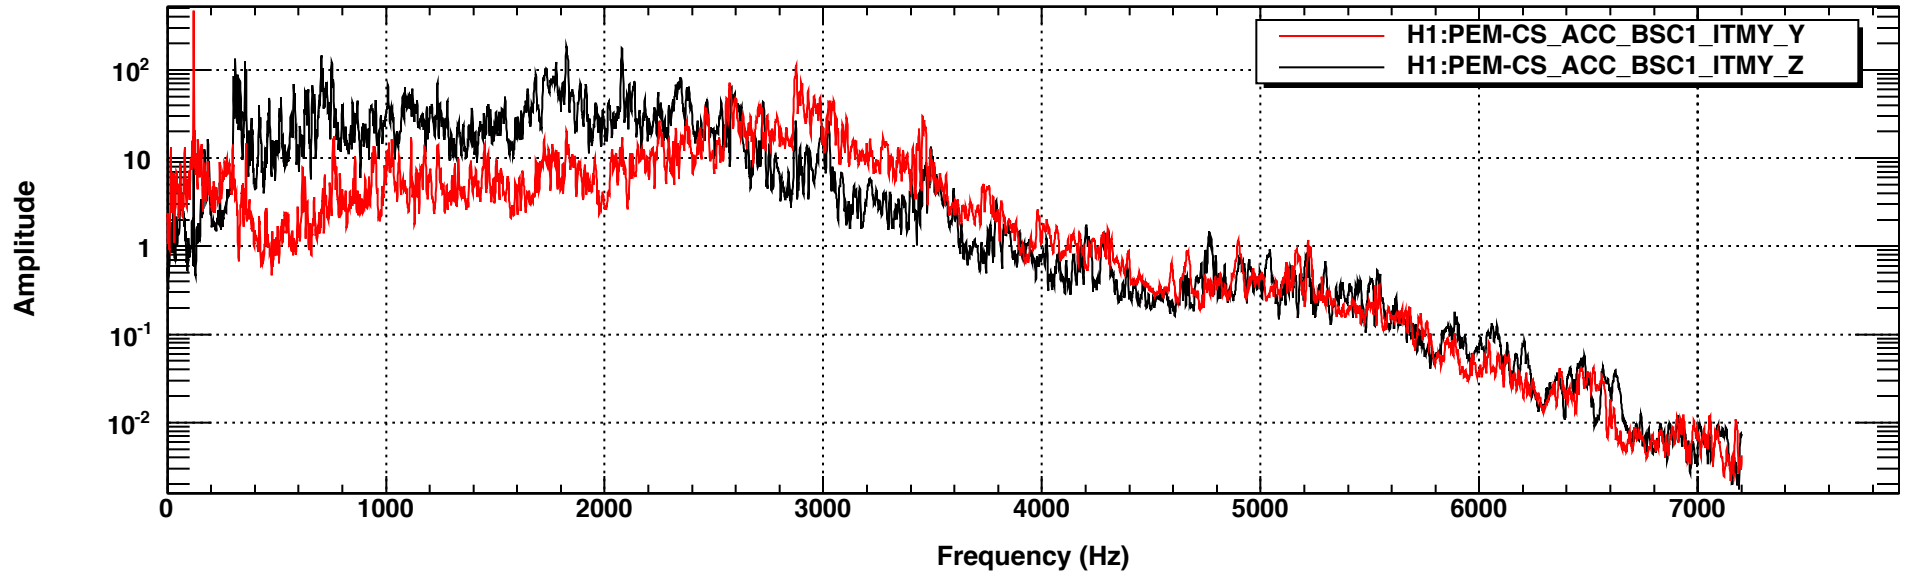

Power spectrum

T0=20/01/2015 23:27:01

Avg=300

BW=1.49999

Coherence

T0=20/01/2015 23:27:01

Avg=300

BW=1.49999