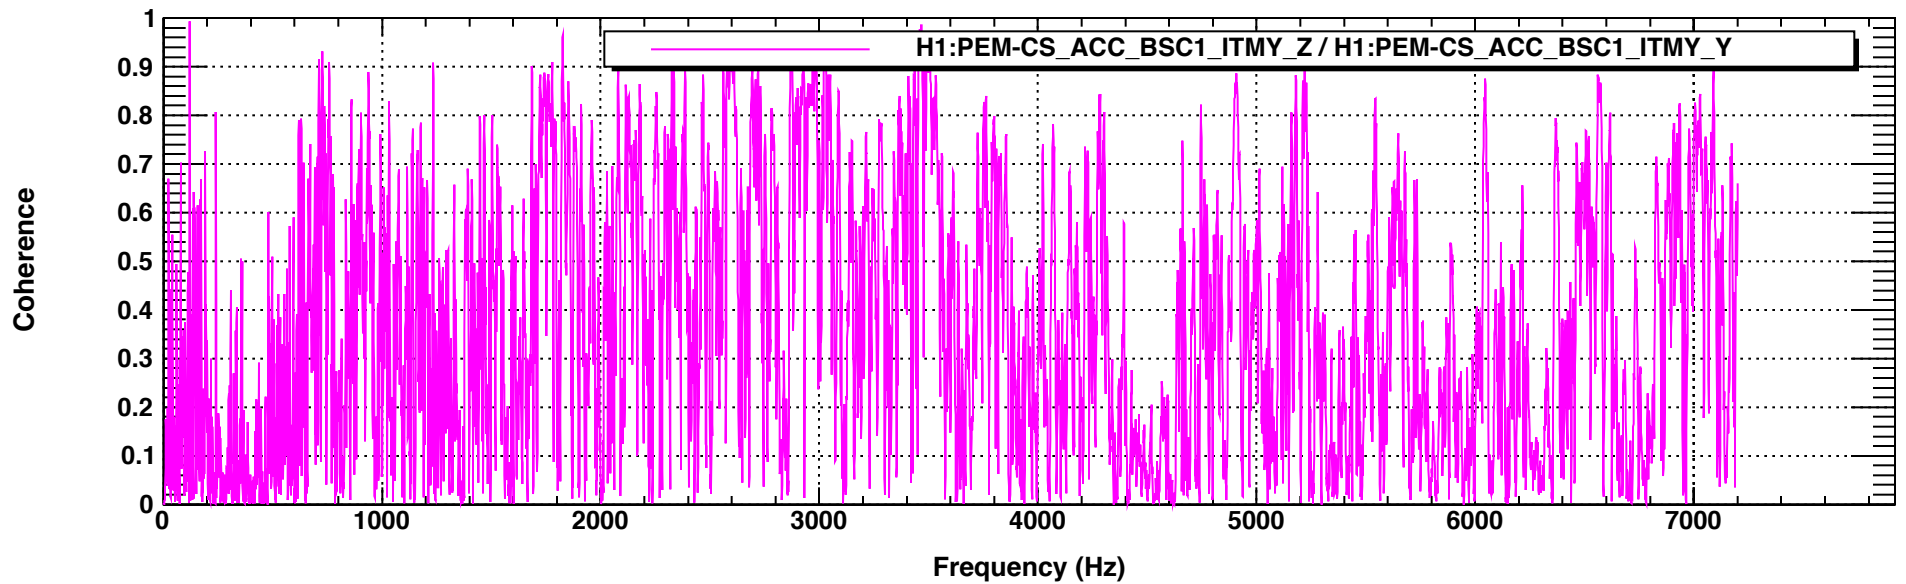

Power spectrum

T0=20/01/2015 23:27:01

Avg=300

BW=1.49999

Coherence

T0=20/01/2015 23:27:01

Avg=300

BW=1.49999