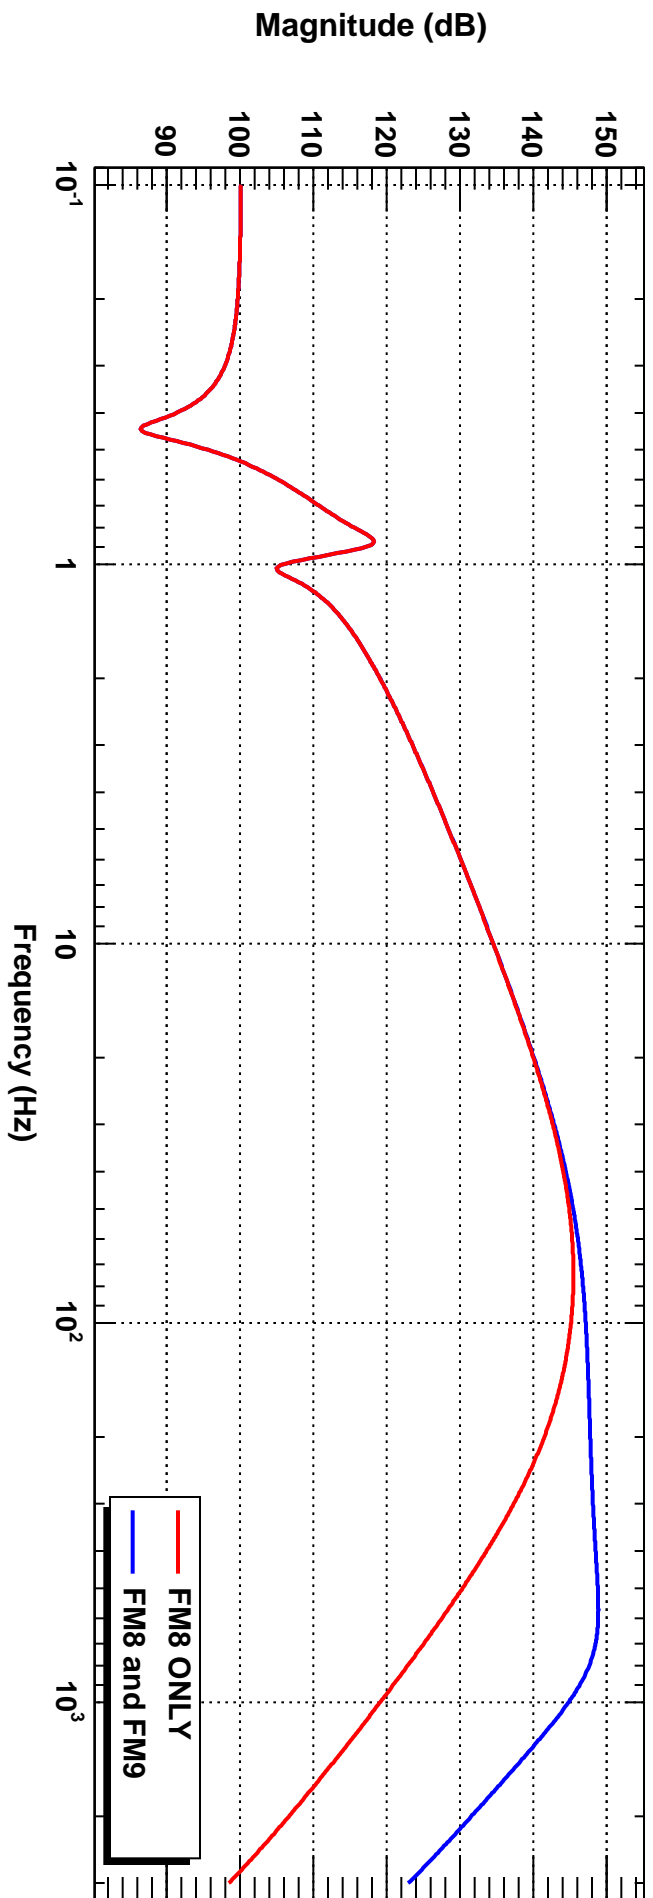

Transfer function

Transfer function

*T0=30/01/2015 23:23:05

H1LSC.txt