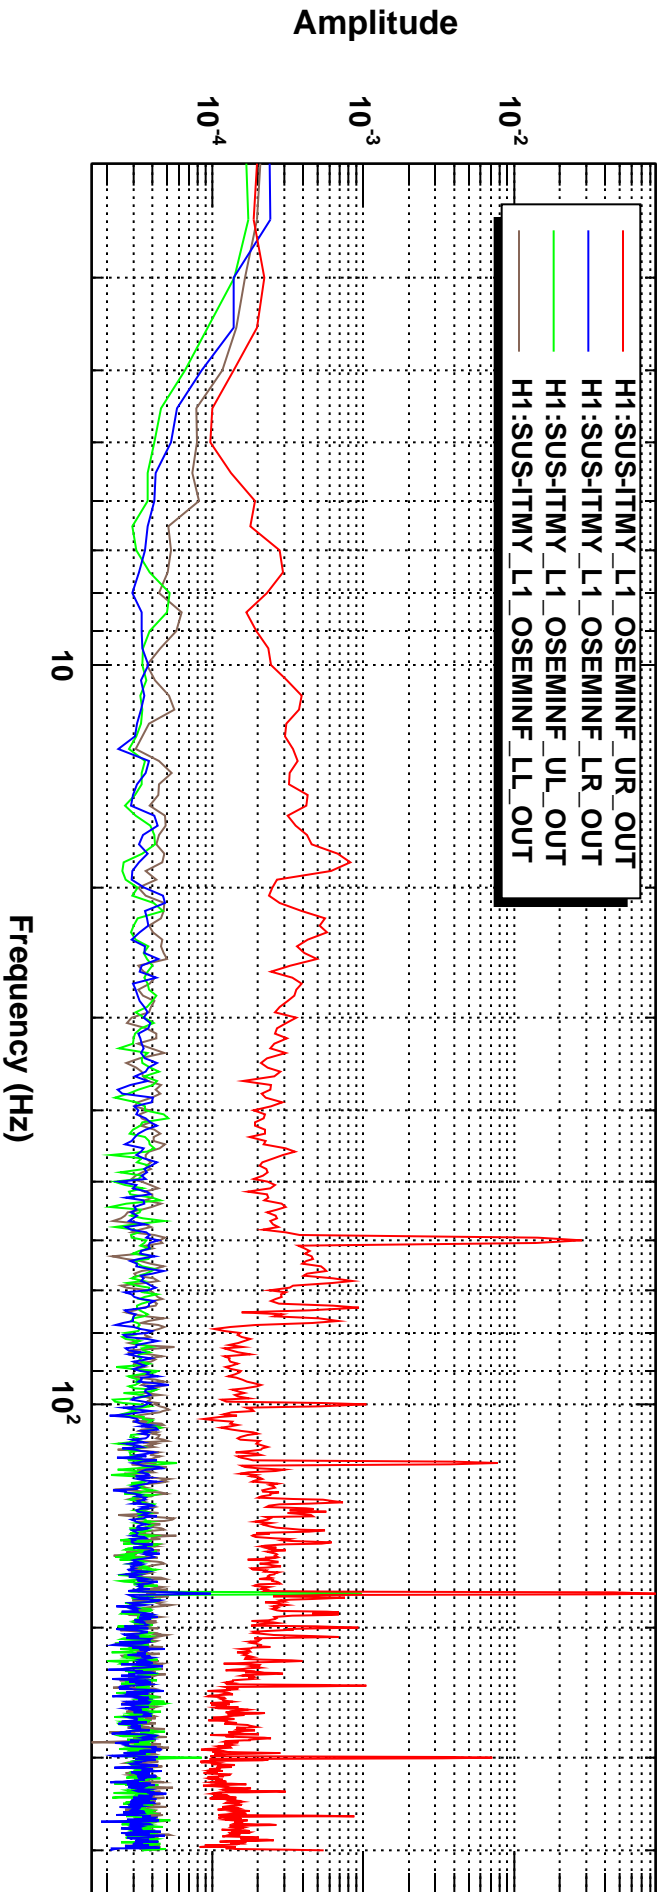

Power spectrum

Power spectrum

T0=30/01/2015 23:37:10

Avg=10

BW=0.75