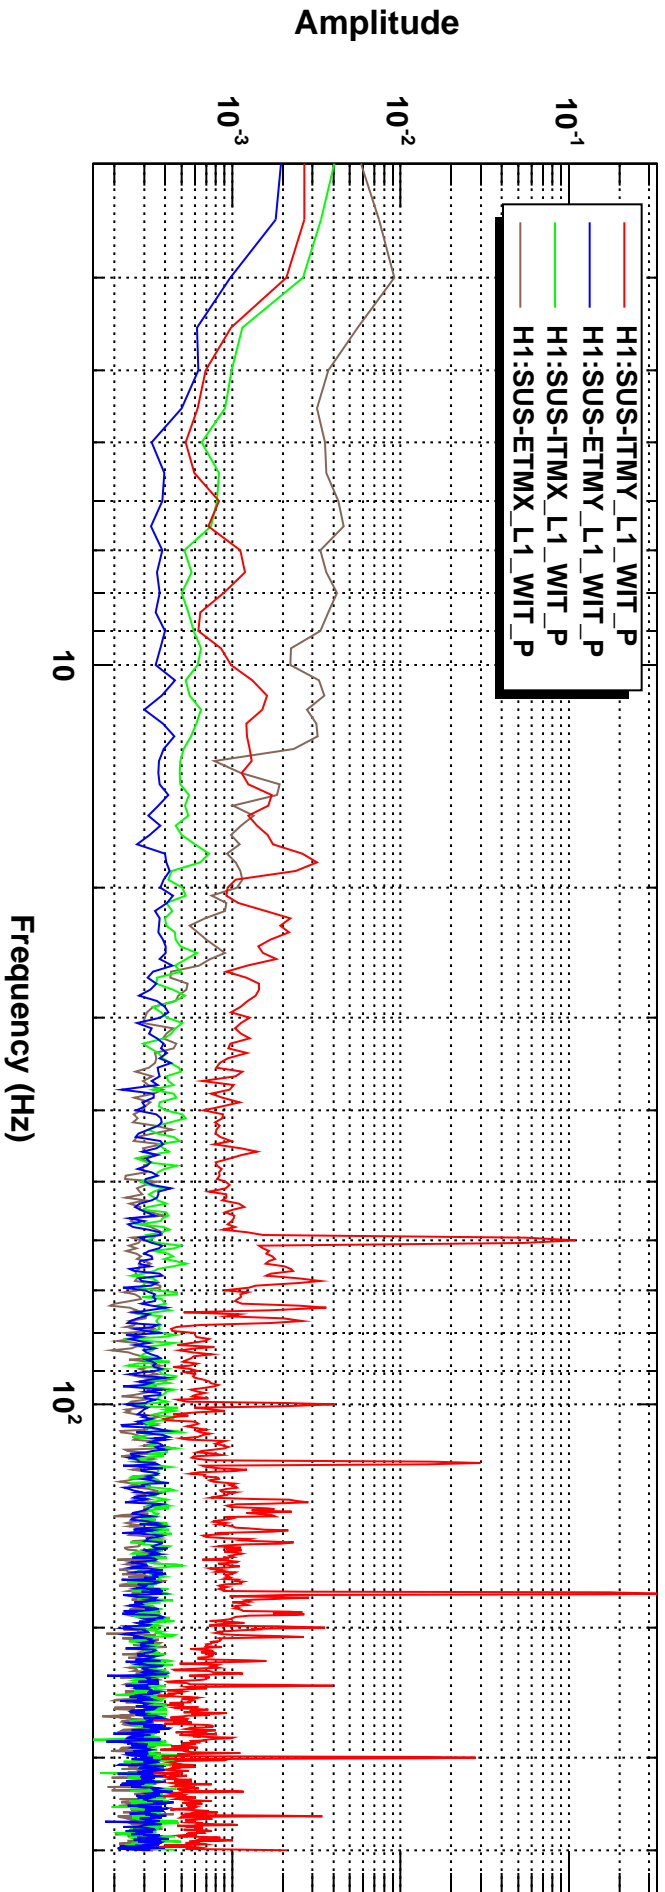

Power spectrum

Power spectrum

T0=30/01/2015 23:37:10

Avg=10

BW=0.75