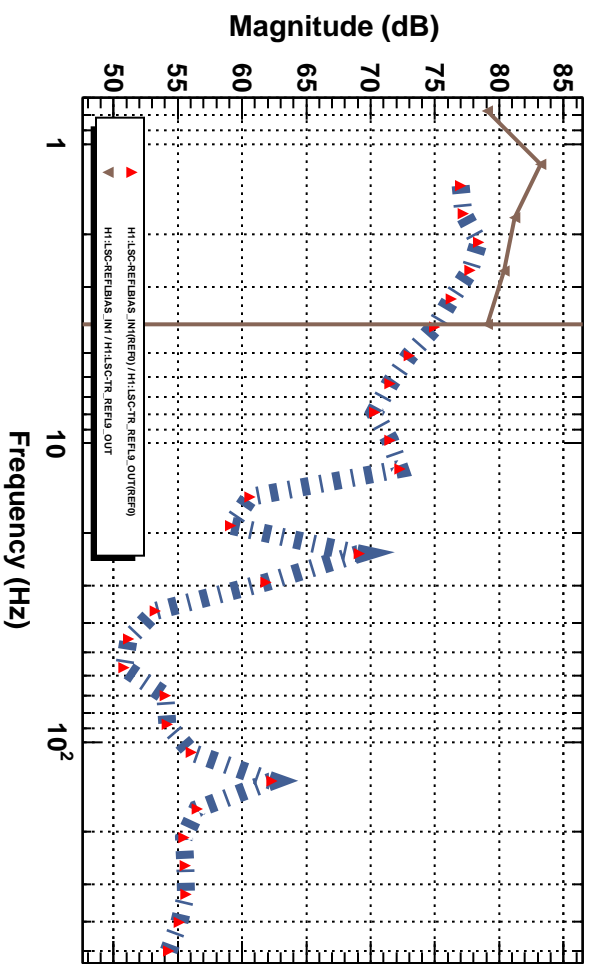

Transfer function

*T0=31/01/2015 06:06:03.75

Avg=6

Transfer function

*T0=31/01/2015 04:46:39.10205

Avg=6

Coherence function

*T0=31/01/2015 06:06:03.75

Avg=6

Transfer function

T0=31/01/2015 06:06:03.75

Avg=6