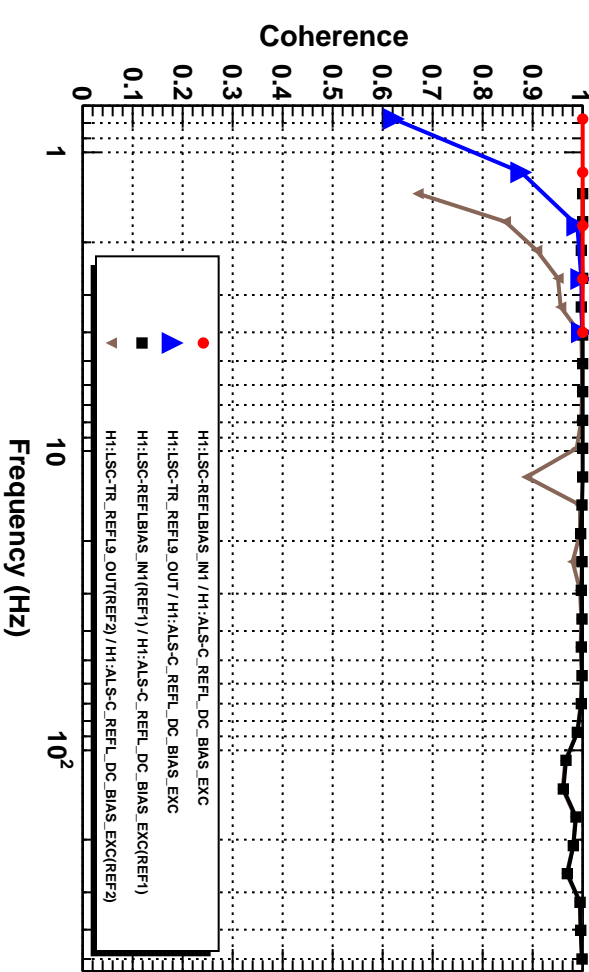

Transfer function

*T0=31/01/2015 06:06:03.75

Avg=6

Transfer function

*T0=31/01/2015 04:46:39.10205

Avg=6

Coherence function

*T0=31/01/2015 06:06:03.75

Avg=6

Transfer function

T0=31/01/2015 06:06:03.75

Avg=6