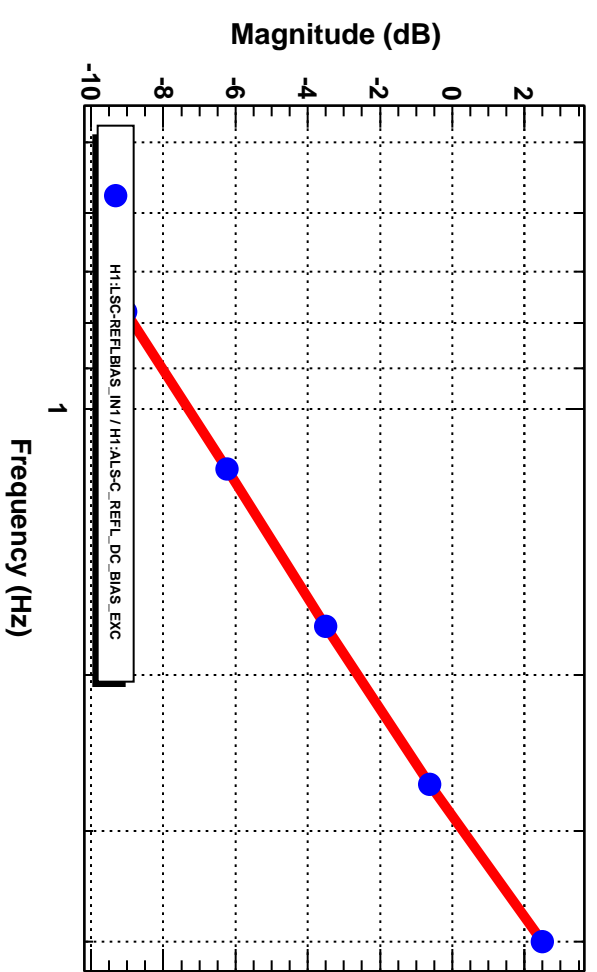

Transfer function

*T0=31/01/2015 06:06:03.75

Avg=6

Transfer function

*T0=31/01/2015 04:46:39.10205

Avg=6

Coherence function

*T0=31/01/2015 06:06:03.75

Avg=6

Transfer function

T0=31/01/2015 06:06:03.75

Avg=6