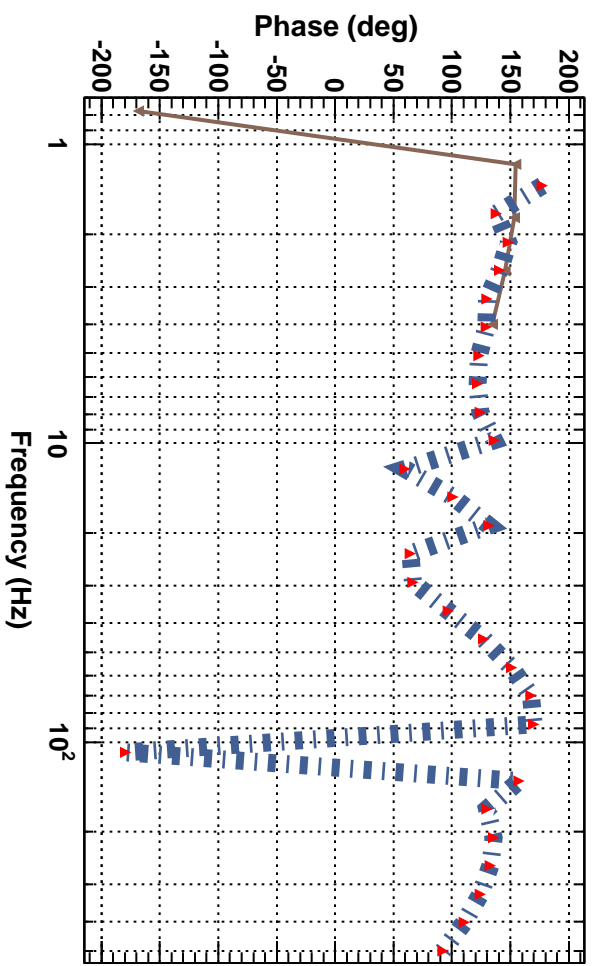

Transfer function

*T0=31/01/2015 06:06:03.75

Avg=6

Transfer function

*T0=31/01/2015 04:46:39.10205

Avg=6

Coherence function

*T0=31/01/2015 06:06:03.75

Avg=6

Transfer function

T0=31/01/2015 06:06:03.75

Avg=6