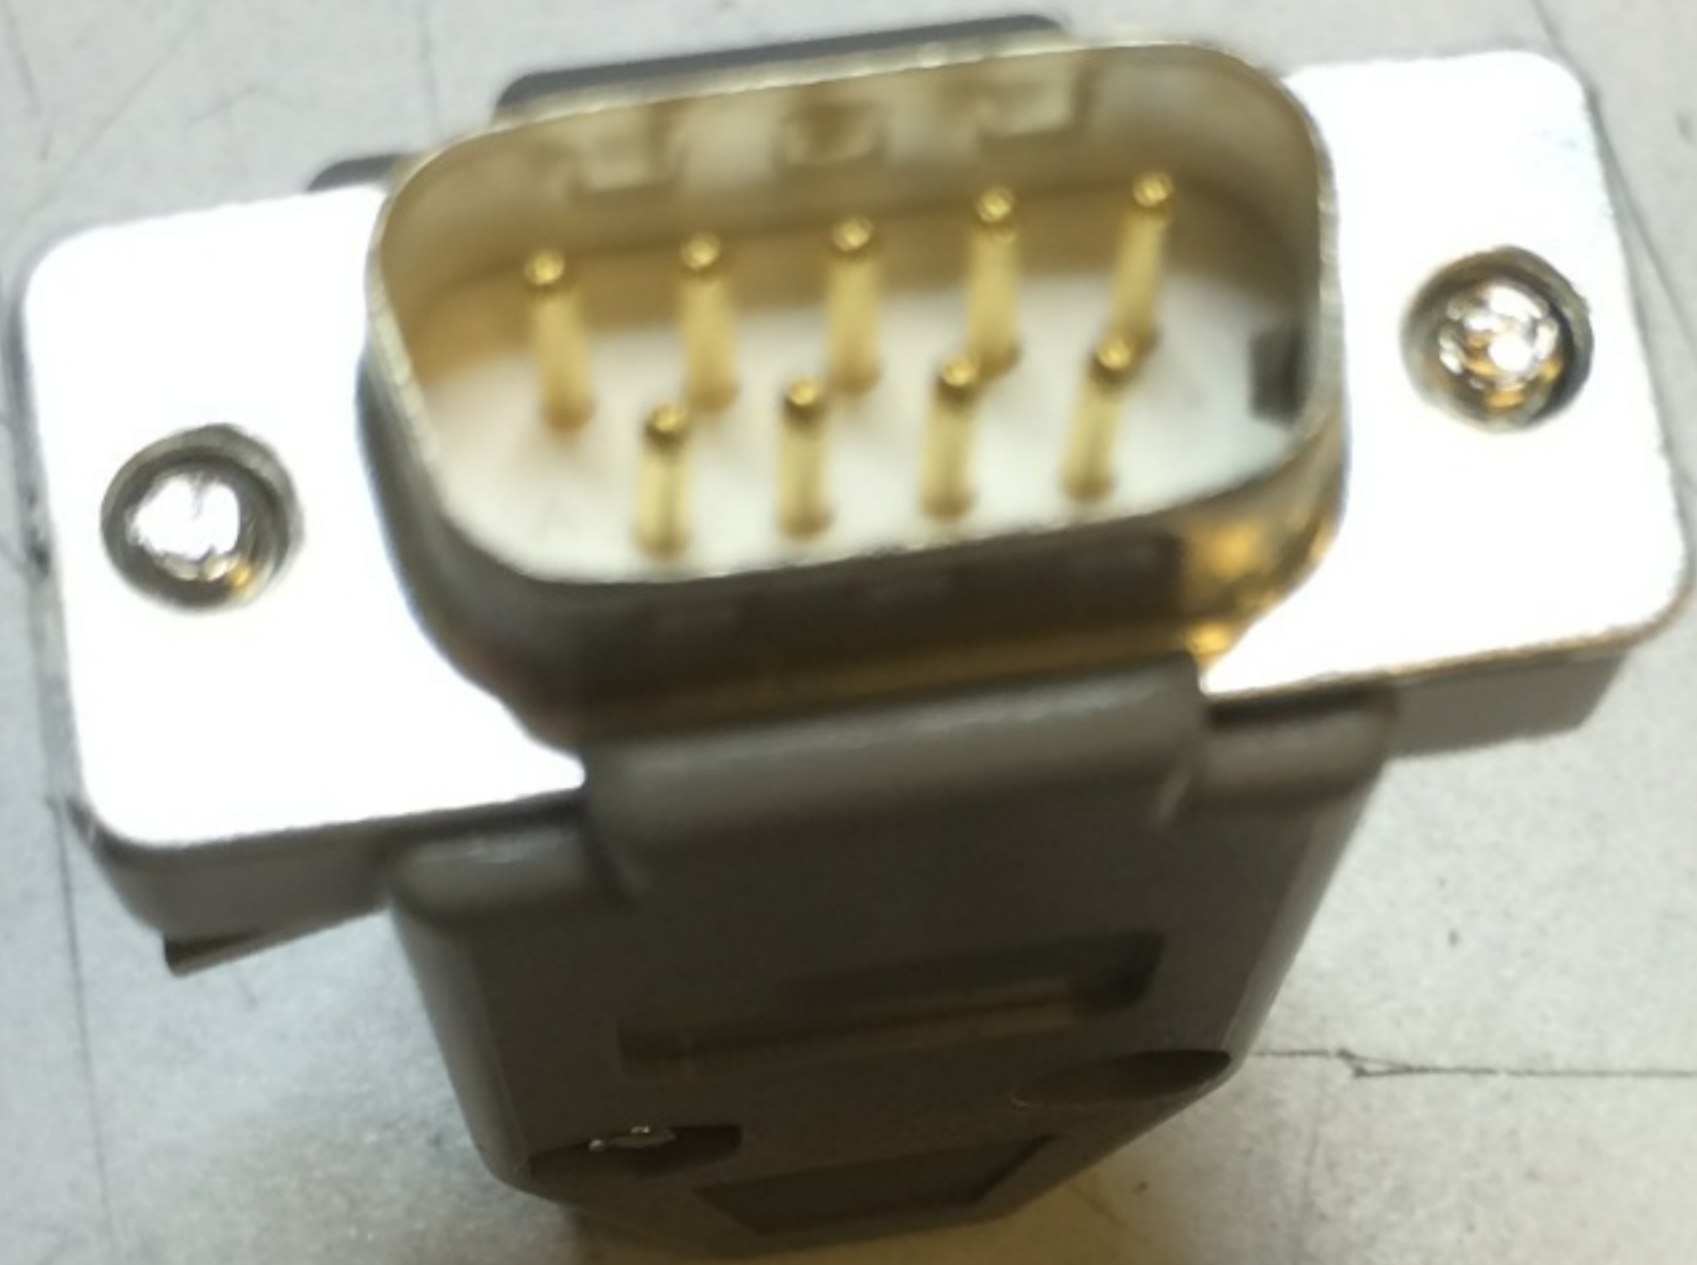

3M™ FLEXON™ PLUS NON-CONDUCTIVE 3/4" I.D. (19.1mm) 300 PSI W.P. MADE IN USA

Swagelok

OUGHING HEADER WRC1B

DANGER - HIGH VOLTAGE

ROUGHING HEADER WRCTB

keyboard

mouse

Press. 1