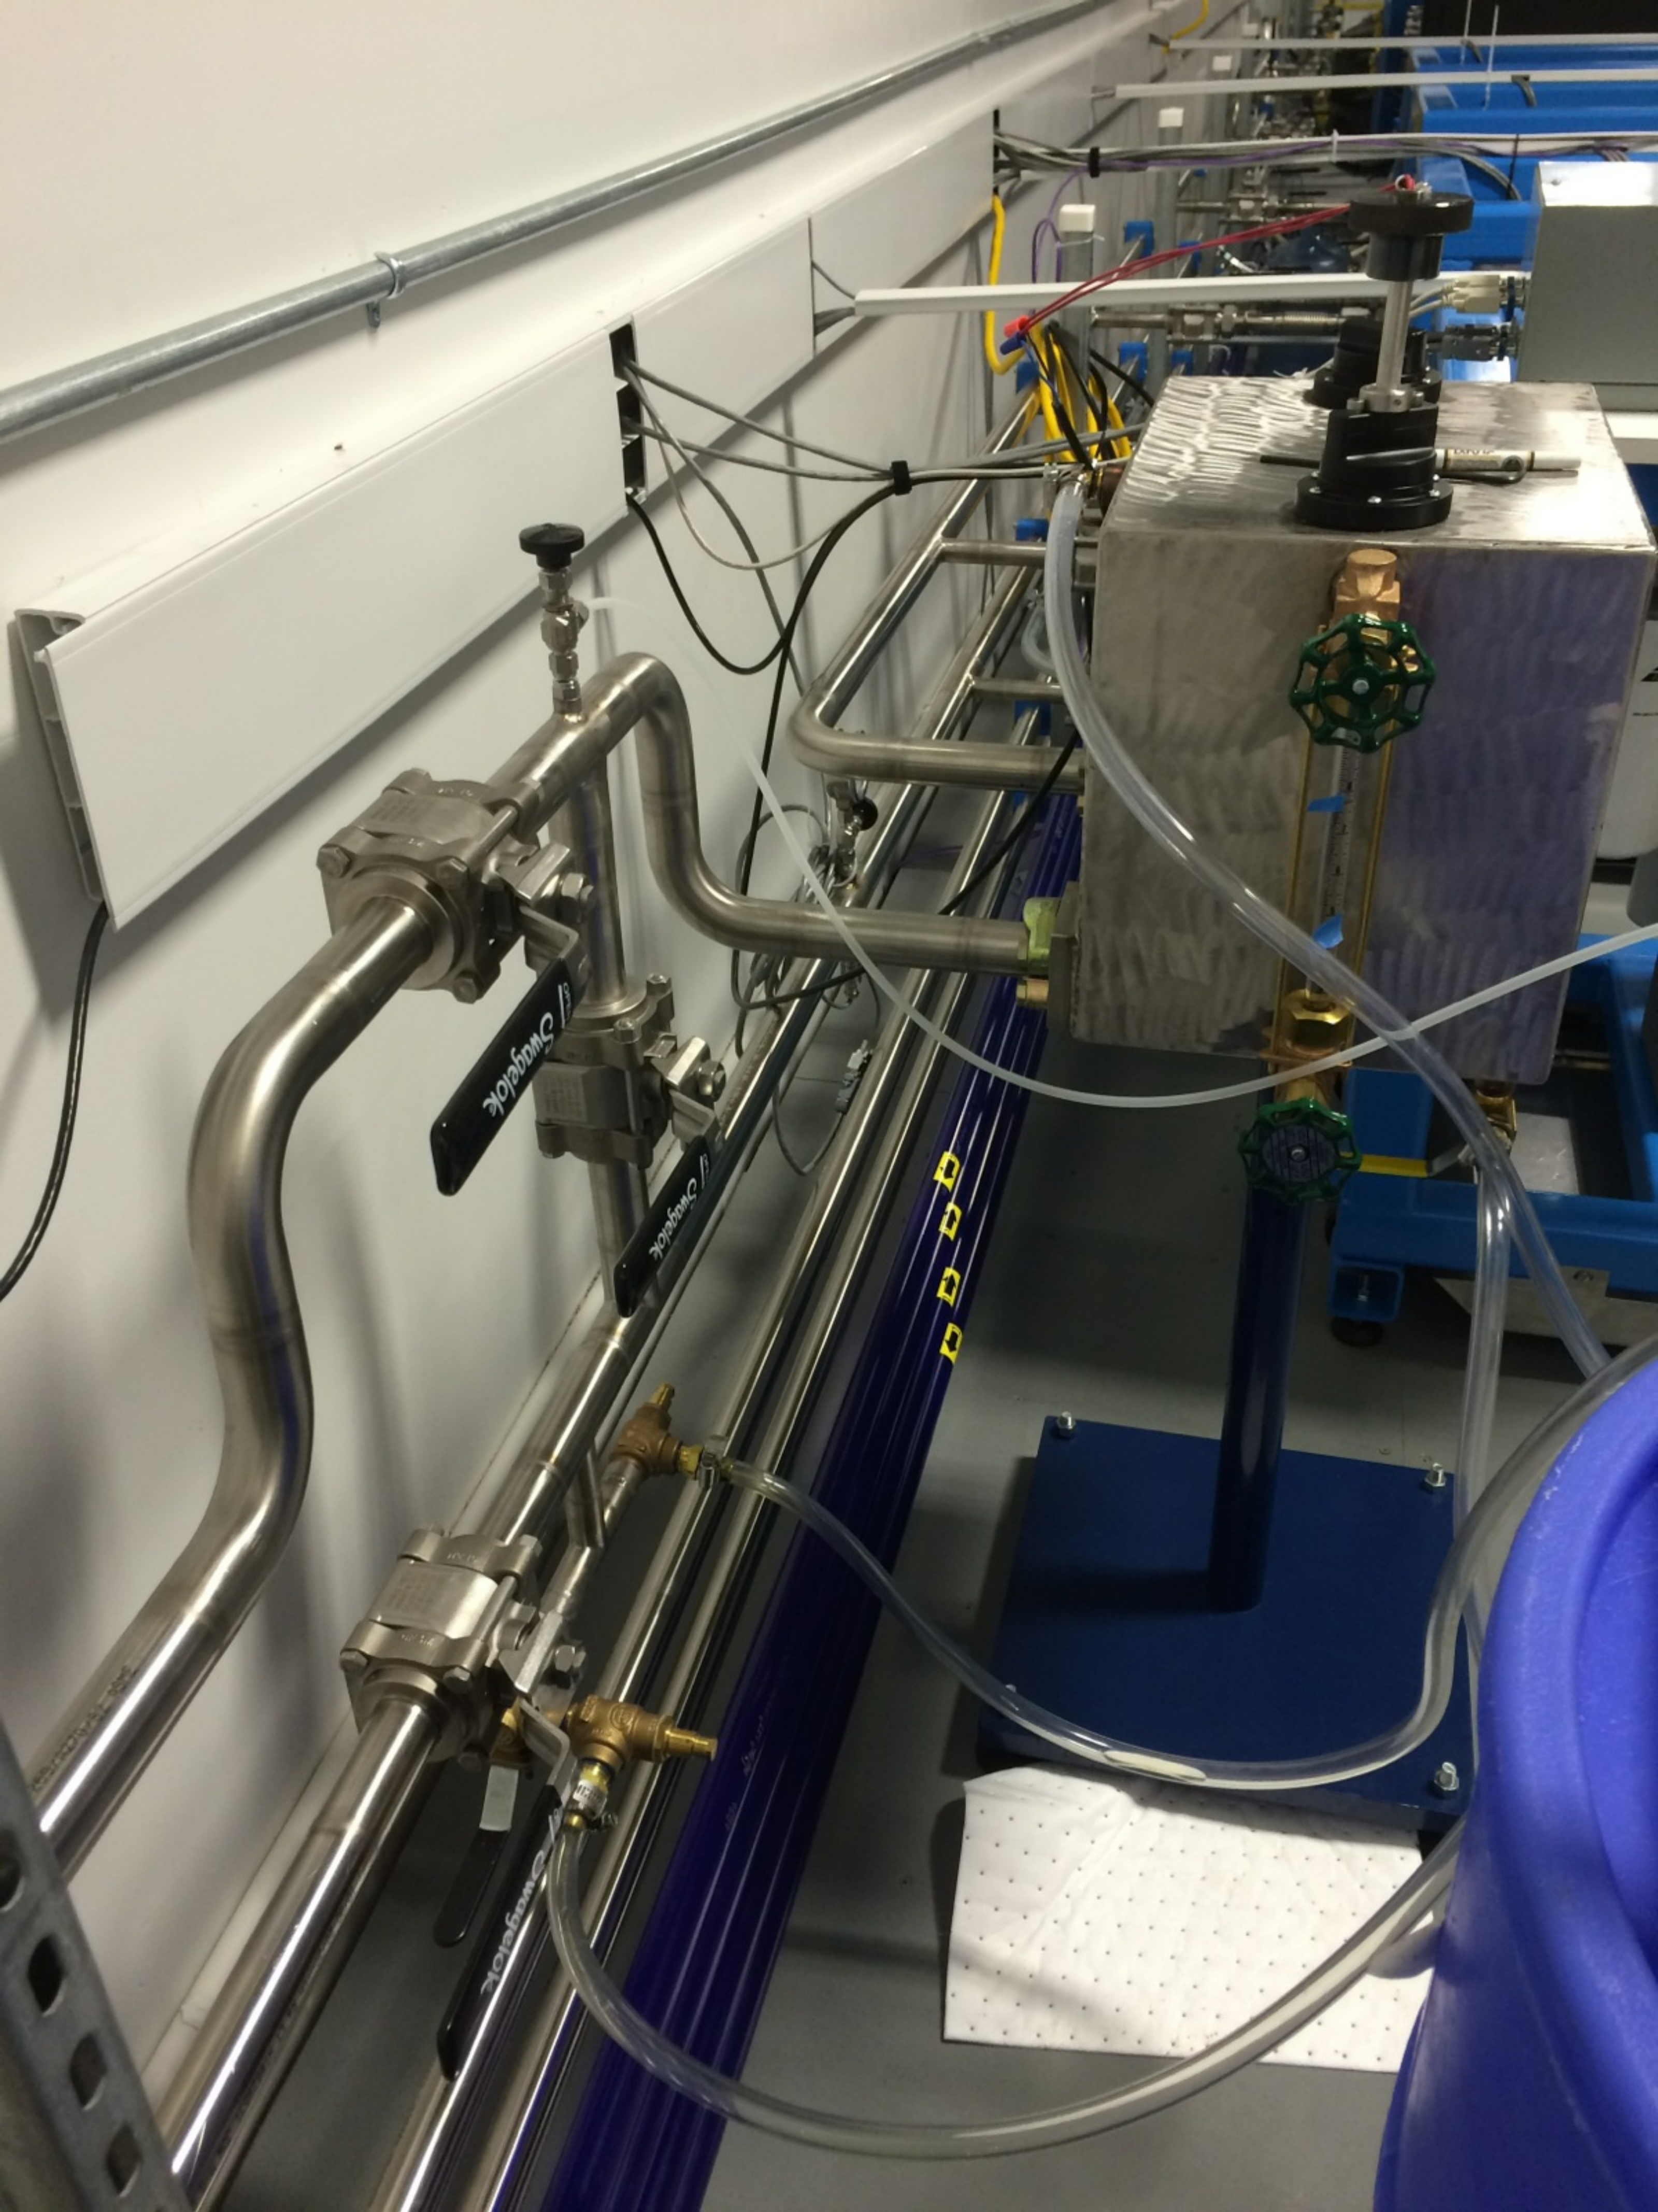

9 1/2 stop (added 3") E Dec '14
7 3/4 Run (strip w 1/2 below)"
7 1/2 Run after restart 12 Jan '15

5 1/2 air purge 23 Jan '14
5 1/2 HAMM meter valve replaced & air purge 31 Mar '14
5 1/2 HAMM meter replaced 16 Apr '14
6 1/4 stop 25 Mar '14

3M™ FLEXON™ PLUS NON-CONDUCTIVE 3/4" I.D. (19.1mm) 300 PSI W.P. MADE IN USA

Swagelok

OUGHING HEADER WRC1B

DANGER - HIGH VOLTAGE

ROUGHING HEADER WRCTB

keyboard

mouse

Press. 1