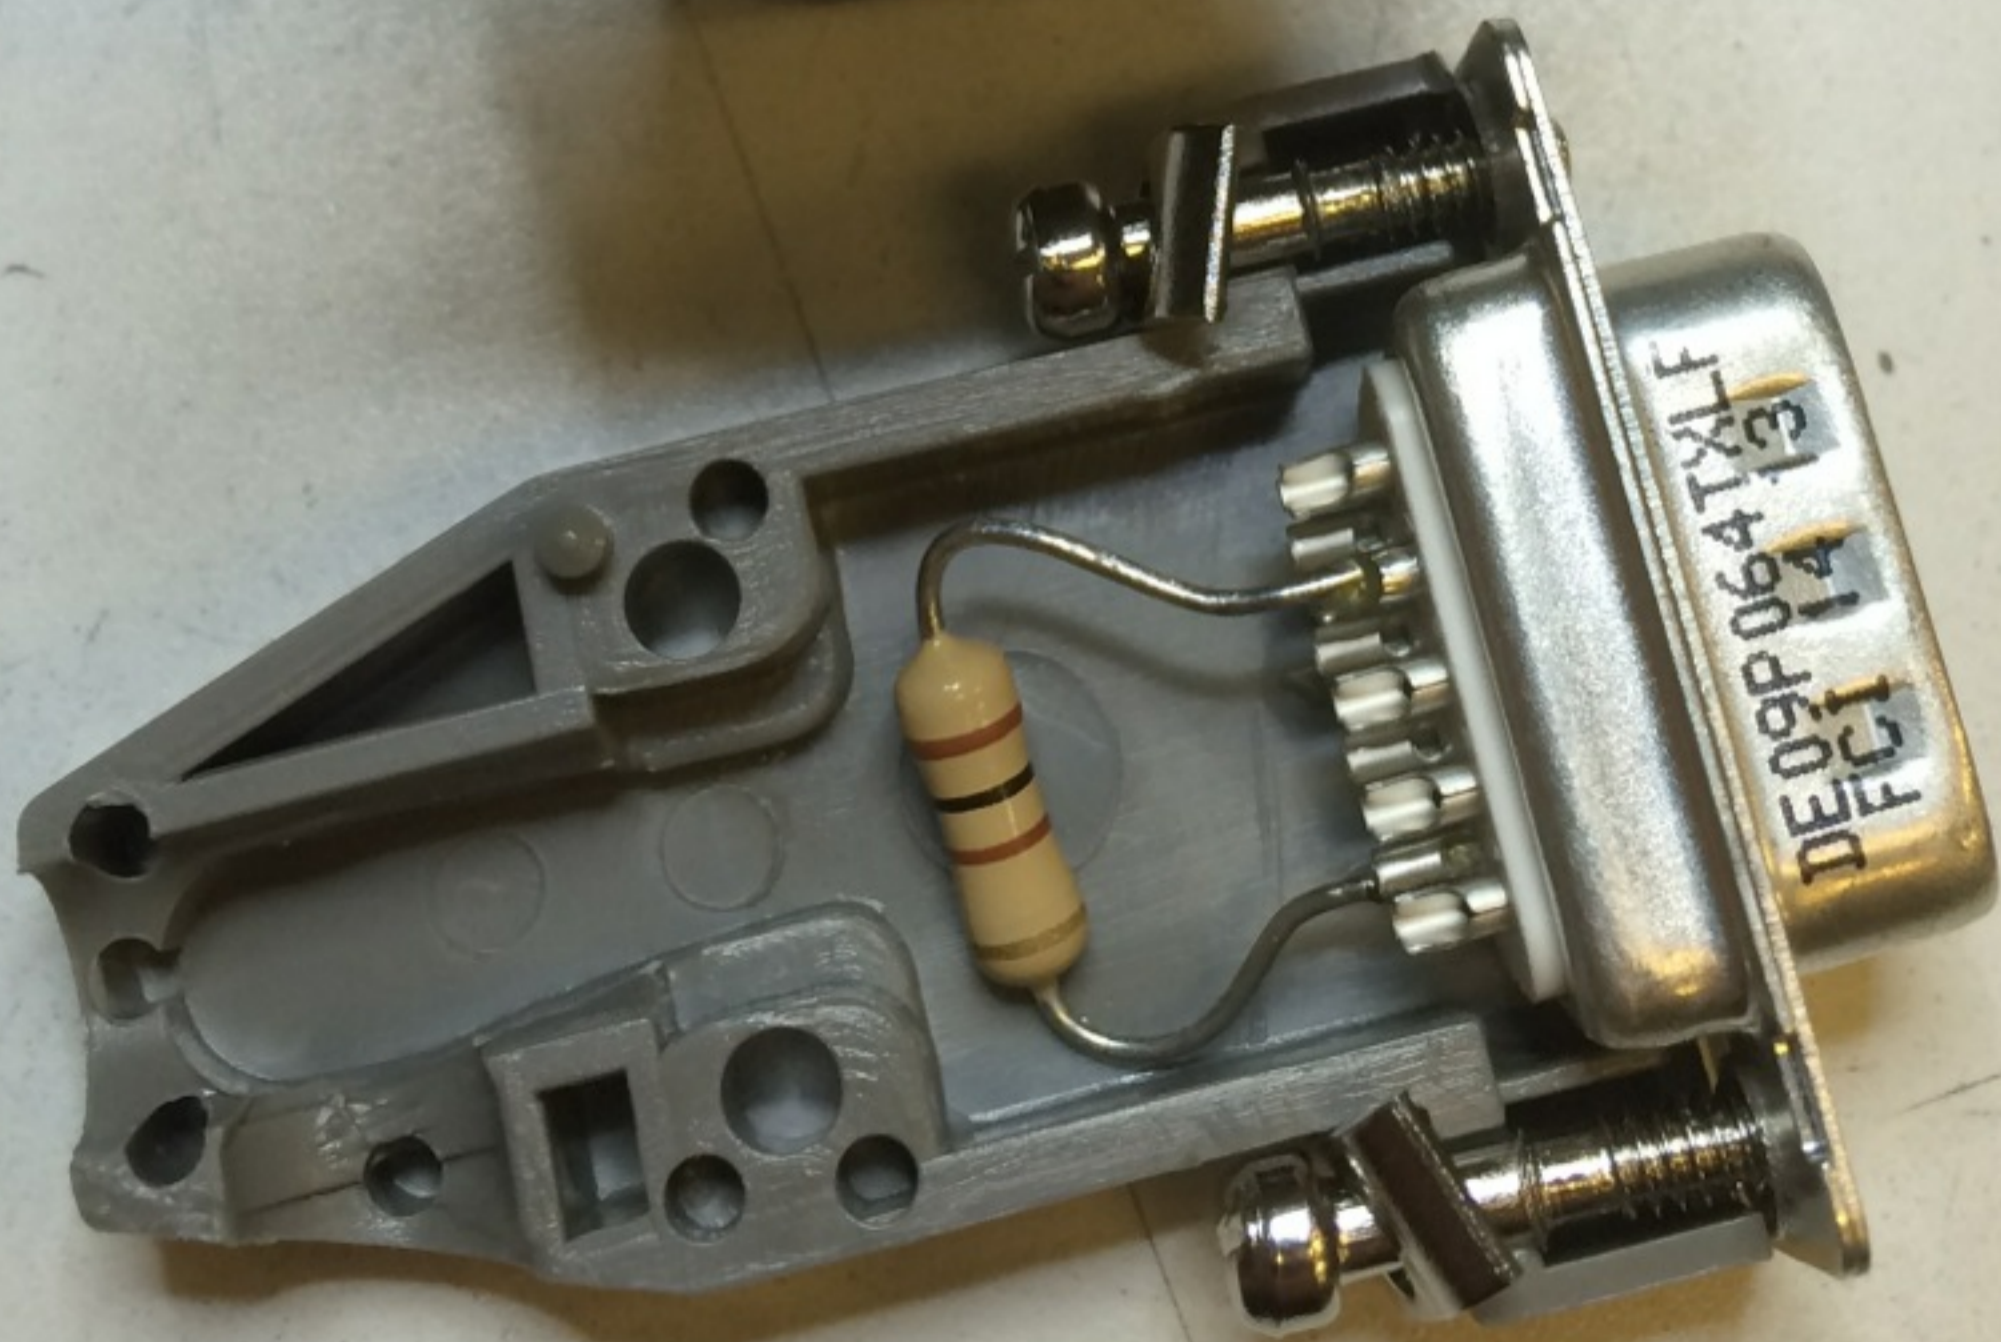

3M™ FLEXON™ PLUS NON-CONDUCTIVE 3/4" I.D. (19.1mm) 300 PSI W.P. MADE IN USA

Swagelok

OUGHING HEADER WRC1B

DANGER - HIGH VOLTAGE

ROUGHING HEADER WRCTB

keyboard

mouse

Press. 1