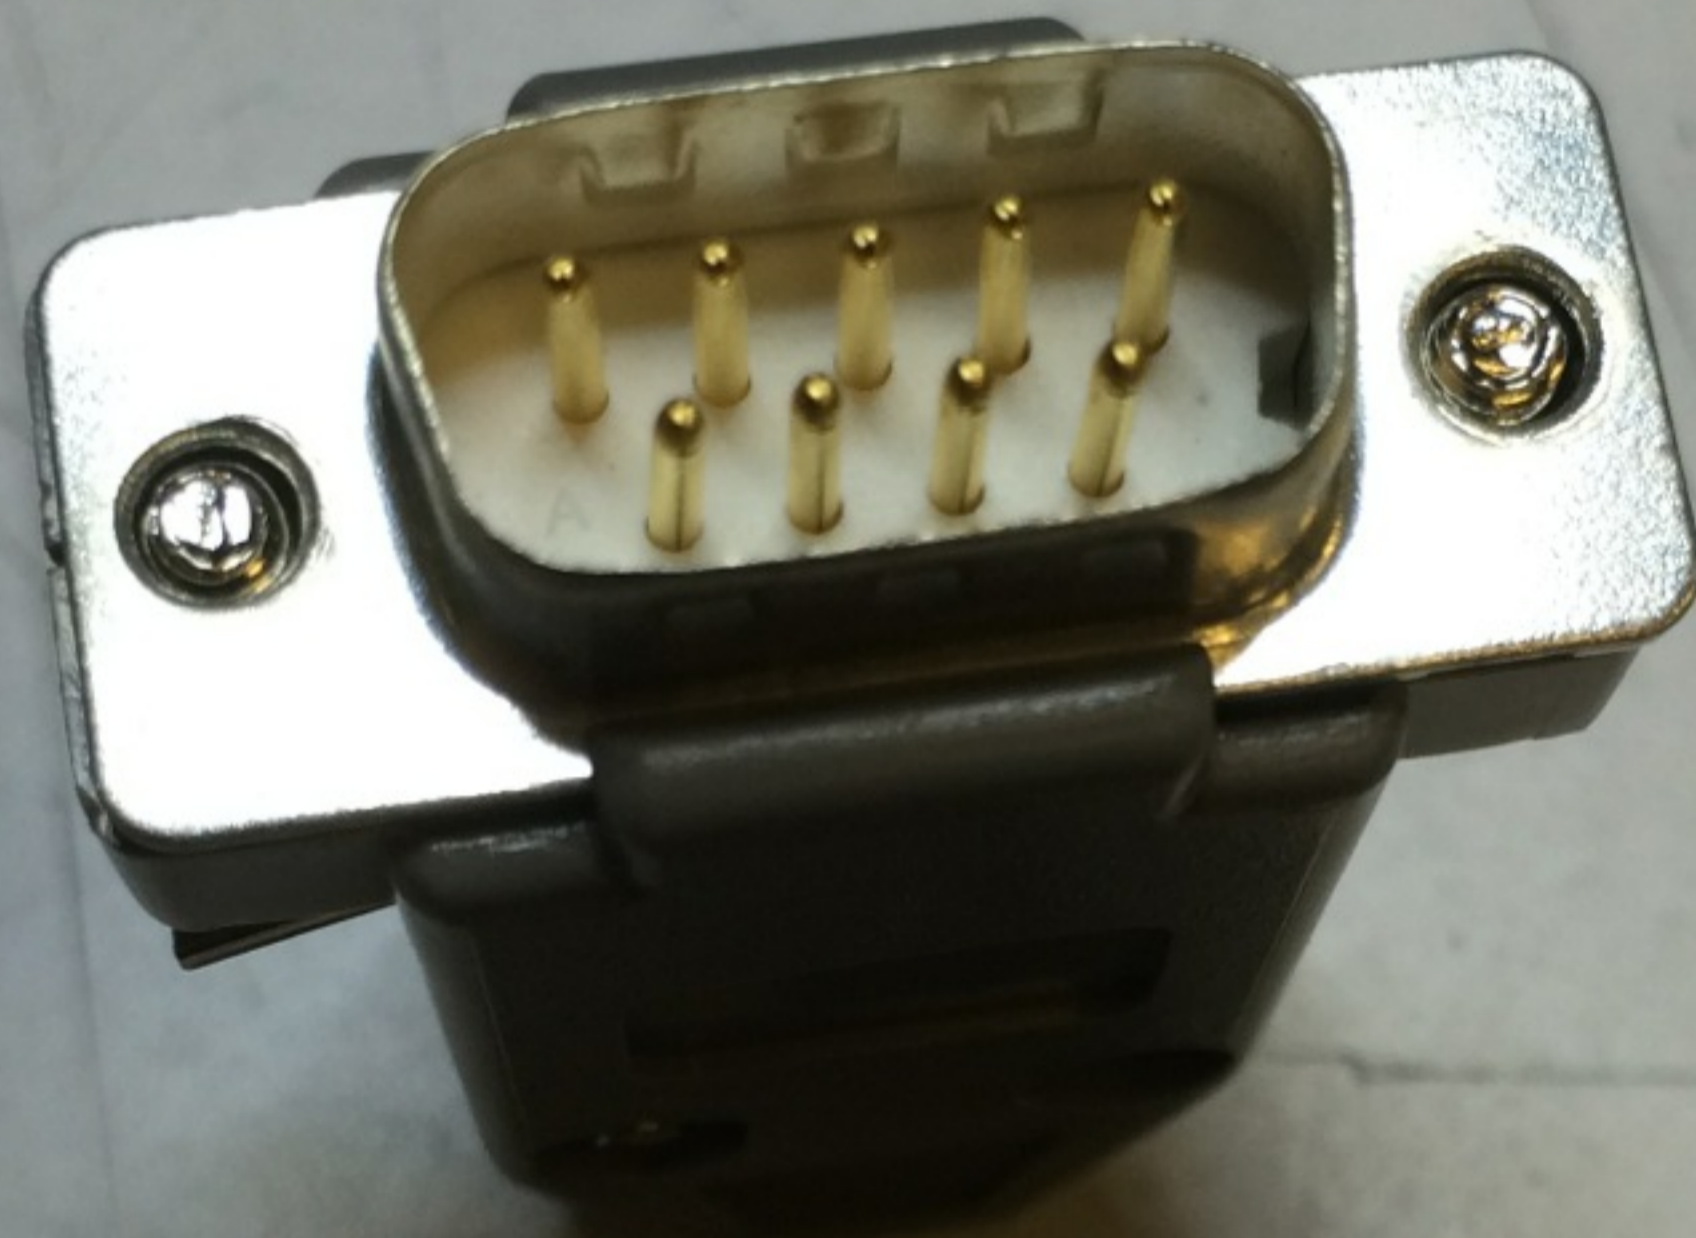

3M™ FLEXON™ PLUS NON-CONDUCTIVE 3/4" I.D. (19.1mm) 300 PSI W.P. MADE IN USA

Swagelok

OUGHING HEADER WRC1B

DANGER - HIGH VOLTAGE

ROUGHING HEADER WRCTB

keyboard

mouse

Press. 1