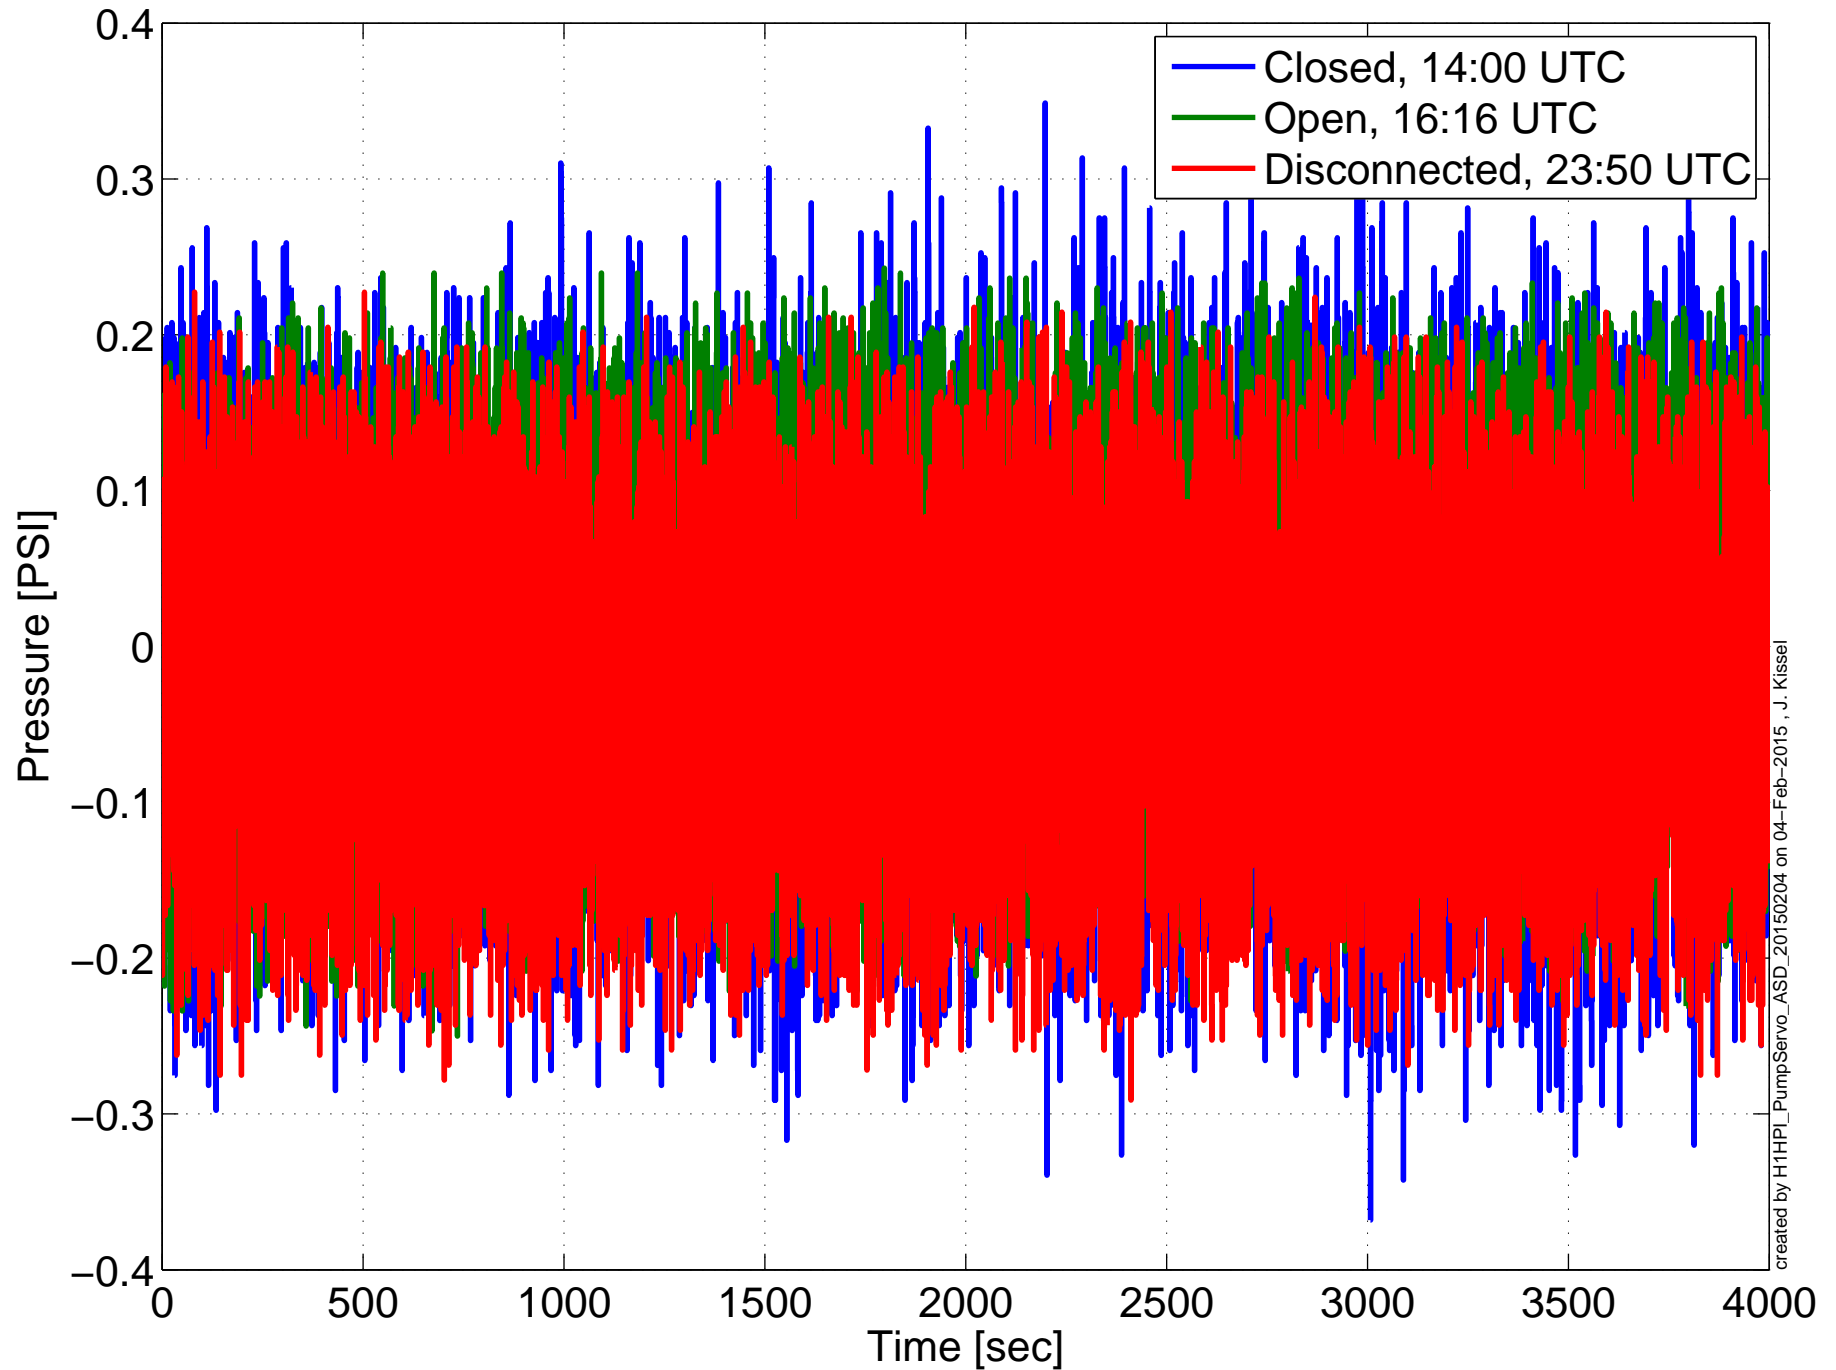

2015-02-02 H1 HPI BSC2  
Pump Servo Error Point Time Series (Supply - Return)  
Raw Time Series

2015-02-02 H1 HPI BSC2  
Pump Servo Error Point Time Series (Supply - Return)  
Mean Removed

Pump Servo Error Point ASD (Supply - Return)  
2015-02-02 H1 HPI BSC2