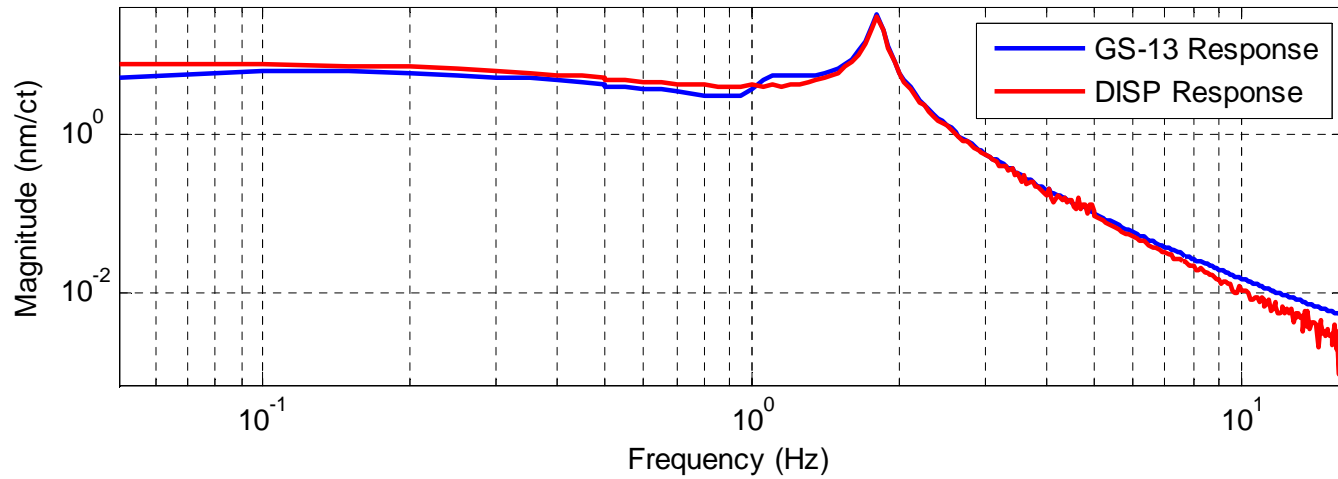

LHO HAM-ISI Unit 2 Aug 27, 2010
1 Hz Blend Filters
Z Calibrated UnDamped Plant