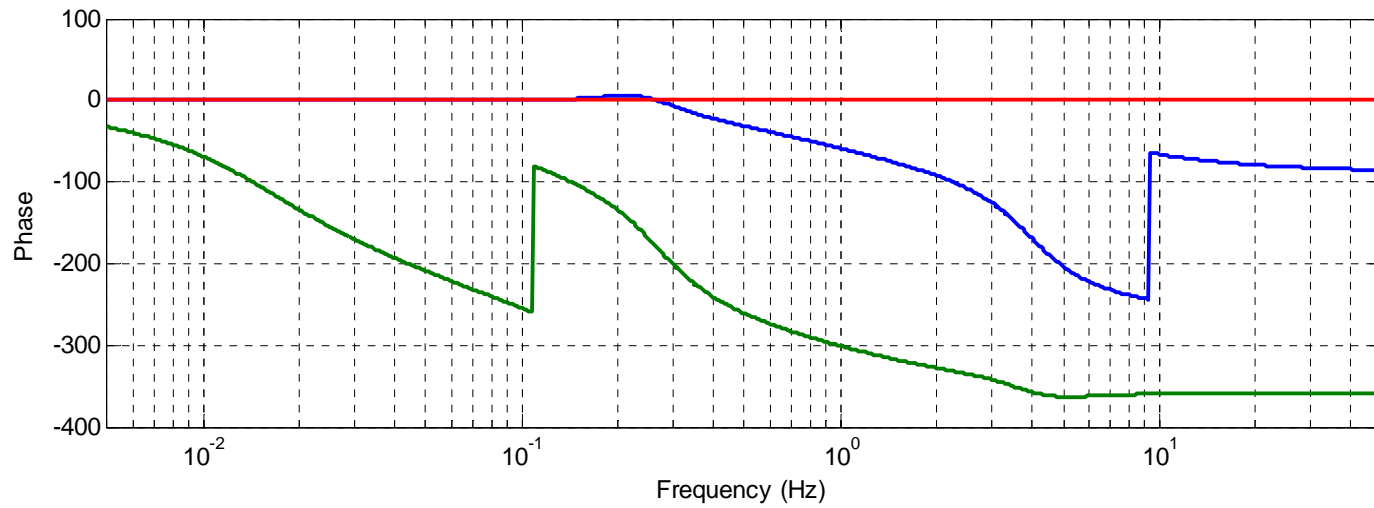

LHO HAM-ISI Unit 2 Aug 27, 2010
1 Hz Blend Filters
Baseline Complimentary Filters

created by maketruecomplements on 27-Aug-2010