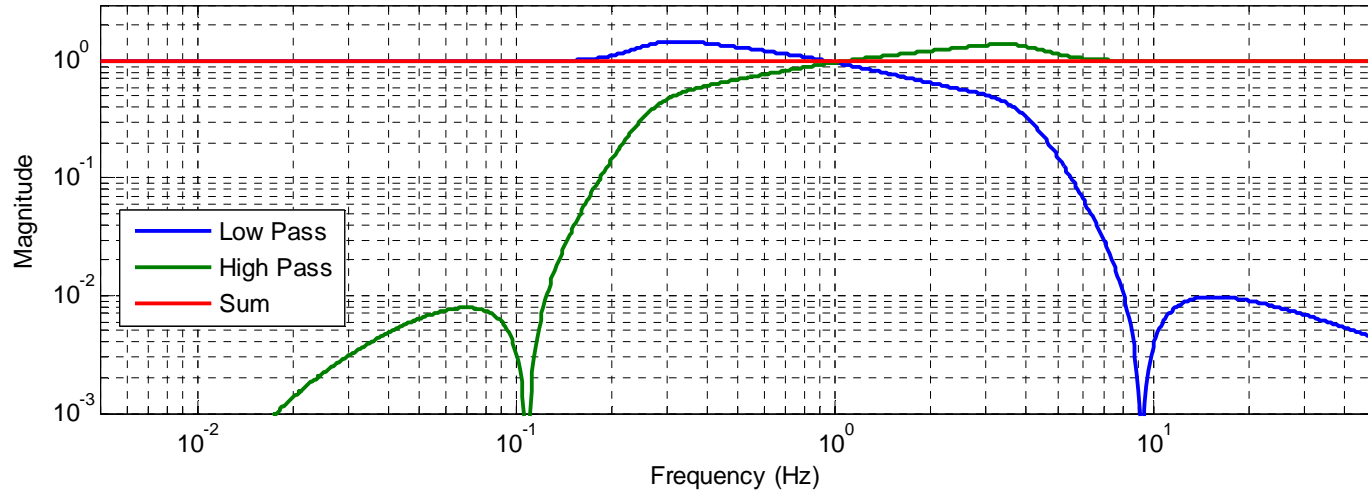

LHO HAM-ISI Unit 2 Aug 27, 2010
1 Hz Blend Filters
Baseline Complimentary Filters

created by maketruecomplements on 27-Aug-2010