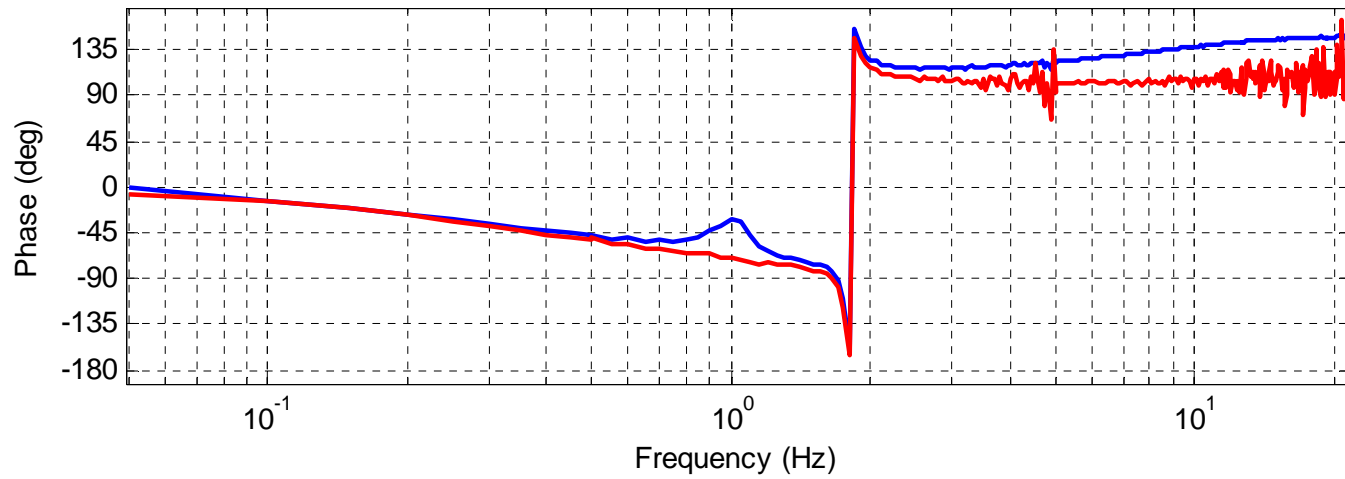

LHO HAM-ISI Unit 2 Aug 27, 2010
1 Hz Blend Filters
Z Calibrated UnDamped Plant