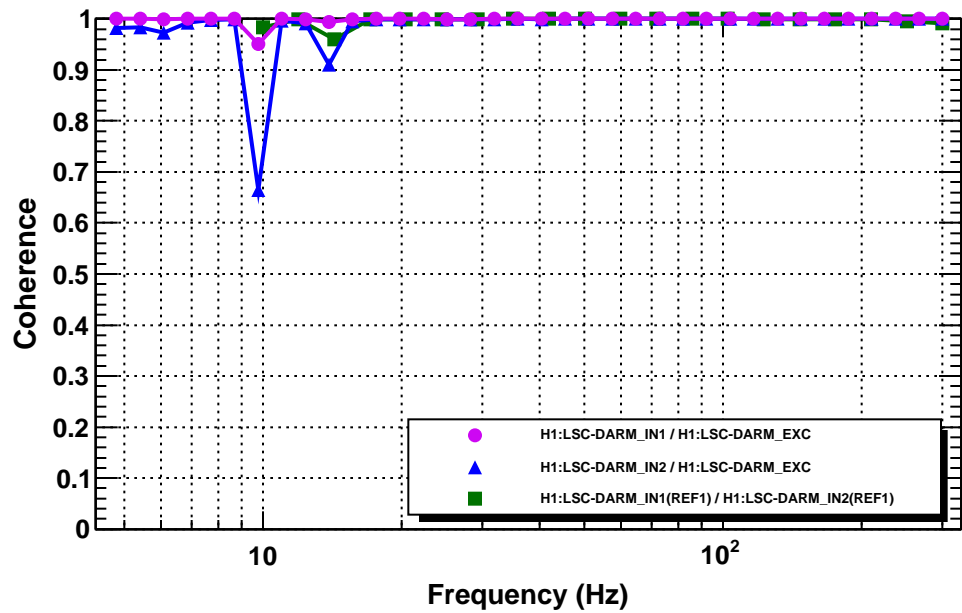

Transfer function

*T0=10/03/2015 02:41:52.100097 Avg=36

Coherence function

*T0=10/03/2015 02:41:52.100097 Avg=36

Transfer function

*T0=10/03/2015 02:41:52.100097 Avg=36