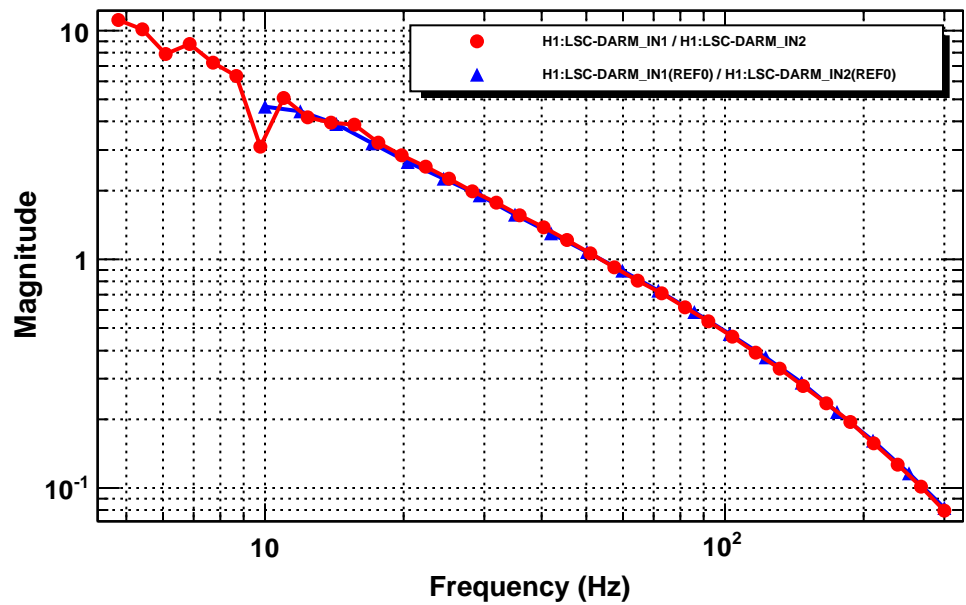

Transfer function

*T0=10/03/2015 02:41:52.100097 Avg=36

Coherence function

*T0=10/03/2015 02:41:52.100097 Avg=36

Transfer function

*T0=10/03/2015 02:41:52.100097 Avg=36