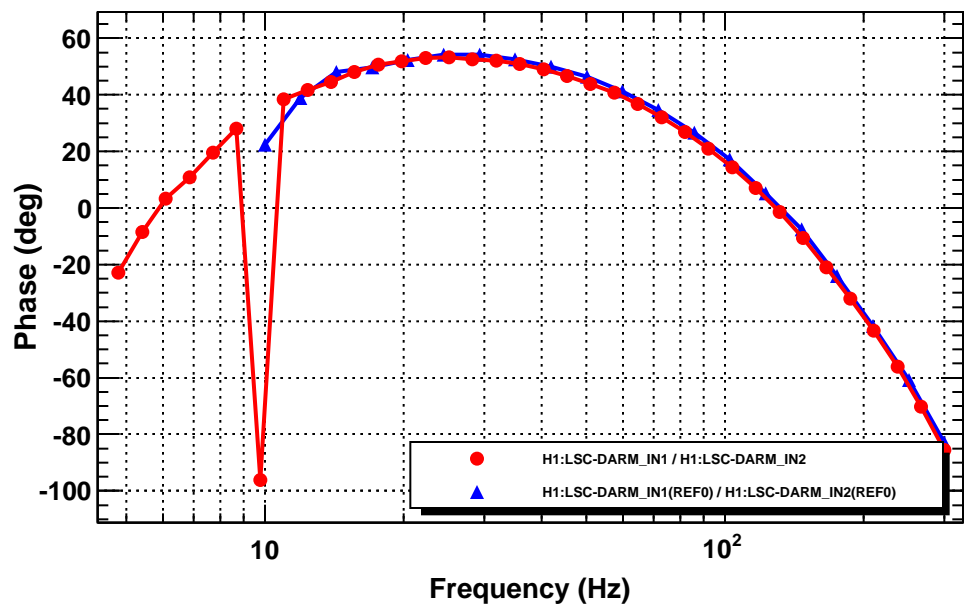

Transfer function

*T0=10/03/2015 02:41:52.100097 Avg=36

Coherence function

*T0=10/03/2015 02:41:52.100097 Avg=36

Transfer function

*T0=10/03/2015 02:41:52.100097 Avg=36