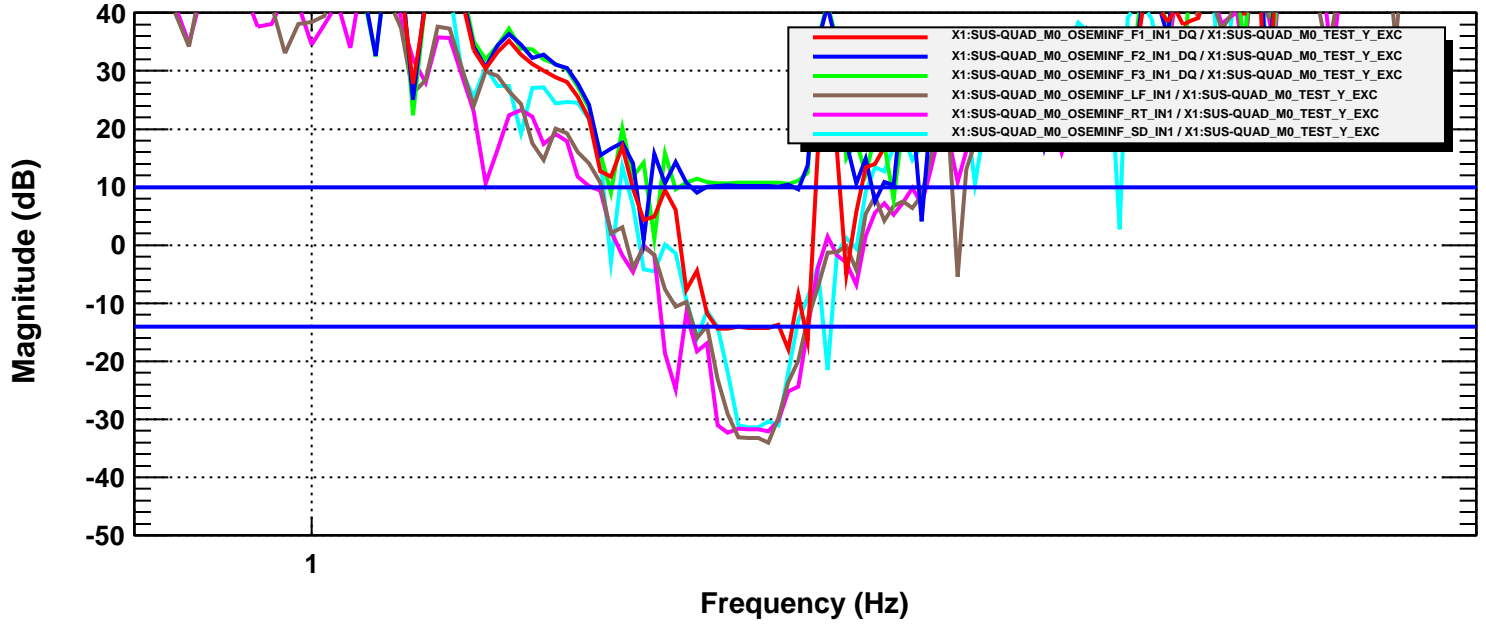

Transfer function

T0=14/11/2011 04:02:57

Avg=15

BW=0.0117187

Coherence

T0=14/11/2011 04:02:57

Avg=15

BW=0.0117187