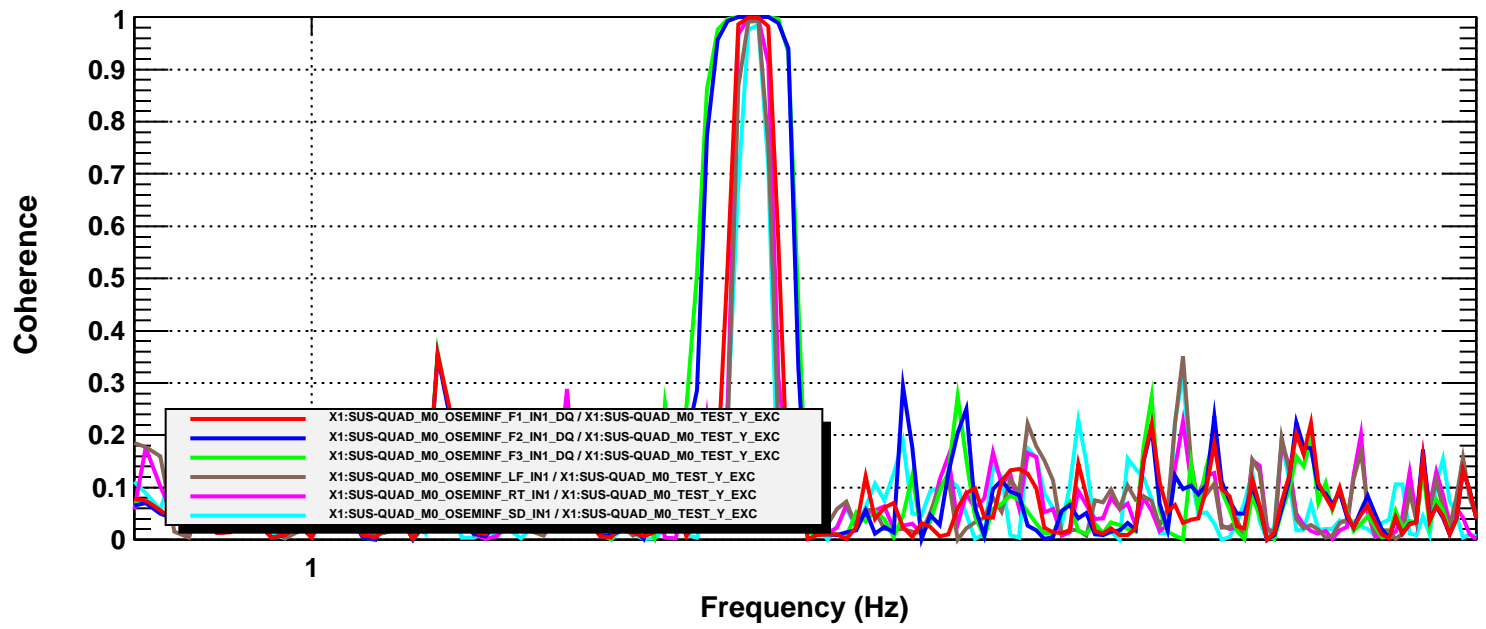

Transfer function

T0=14/11/2011 04:02:57

Avg=15

BW=0.0117187

Coherence

T0=14/11/2011 04:02:57

Avg=15

BW=0.0117187