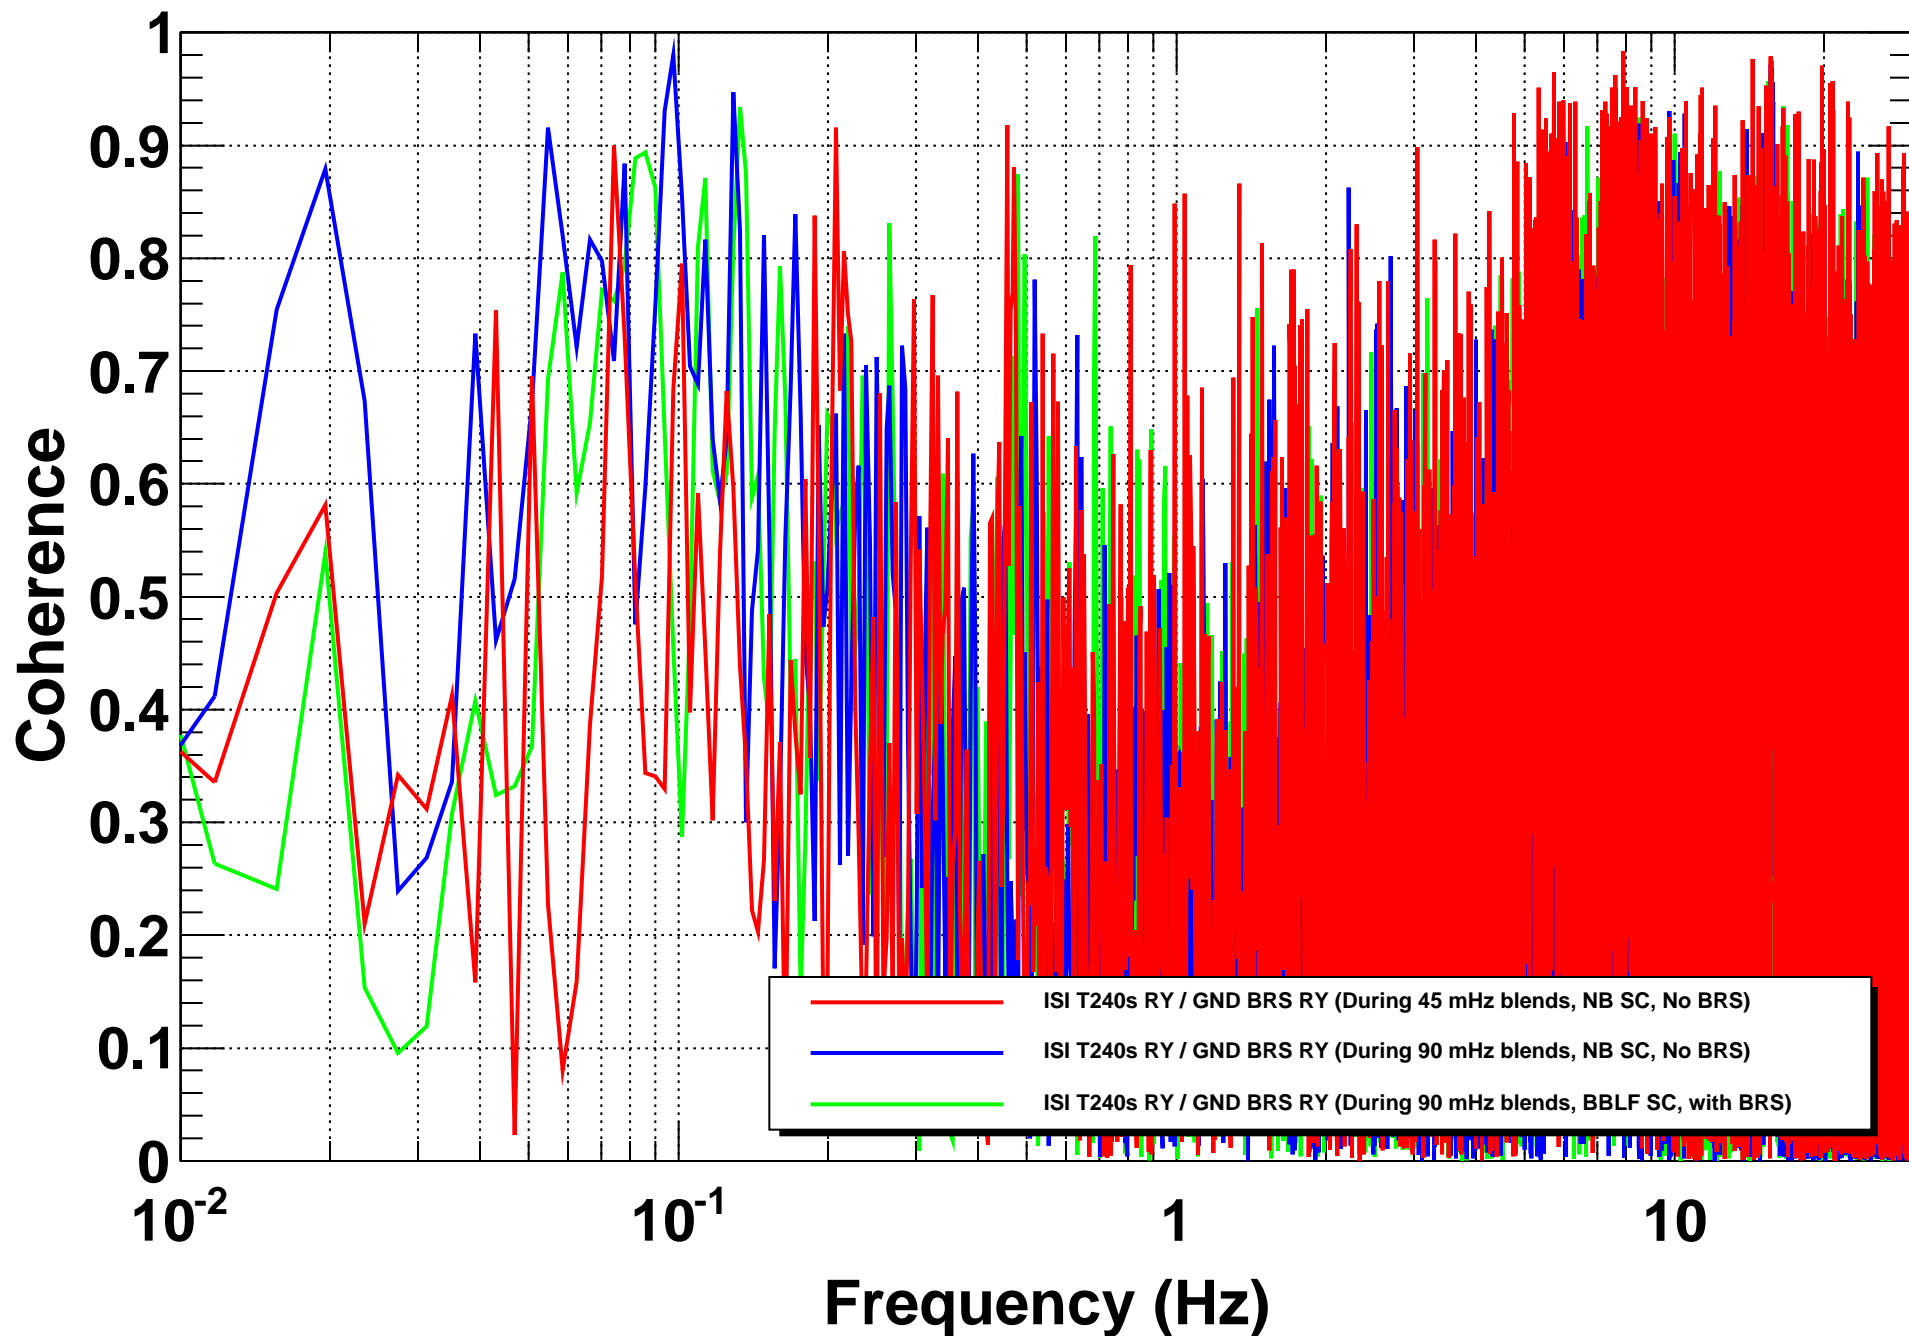

H1 ISI ETMX Performance ASDs -- RY DOF

*T0=07/04/2015 19:53:38

*Avg=4

*BW=0.00585928

H1 ISI ETMX Performance TFs -- GND RY to ISI RY

***T0=07/04/2015 19:53:38**

***Avg=4**

BW=0.00585928

H1 ISI ETMX Performance TFs -- GND RY to ISI RY

*T0=07/04/2015 19:53:38

*Avg=4

BW=0.00585928

H1 ISI ETMX Performance TFs -- GND RY to ISI X

***T0=07/04/2015 19:53:38**

***Avg=4**

BW=0.00585928