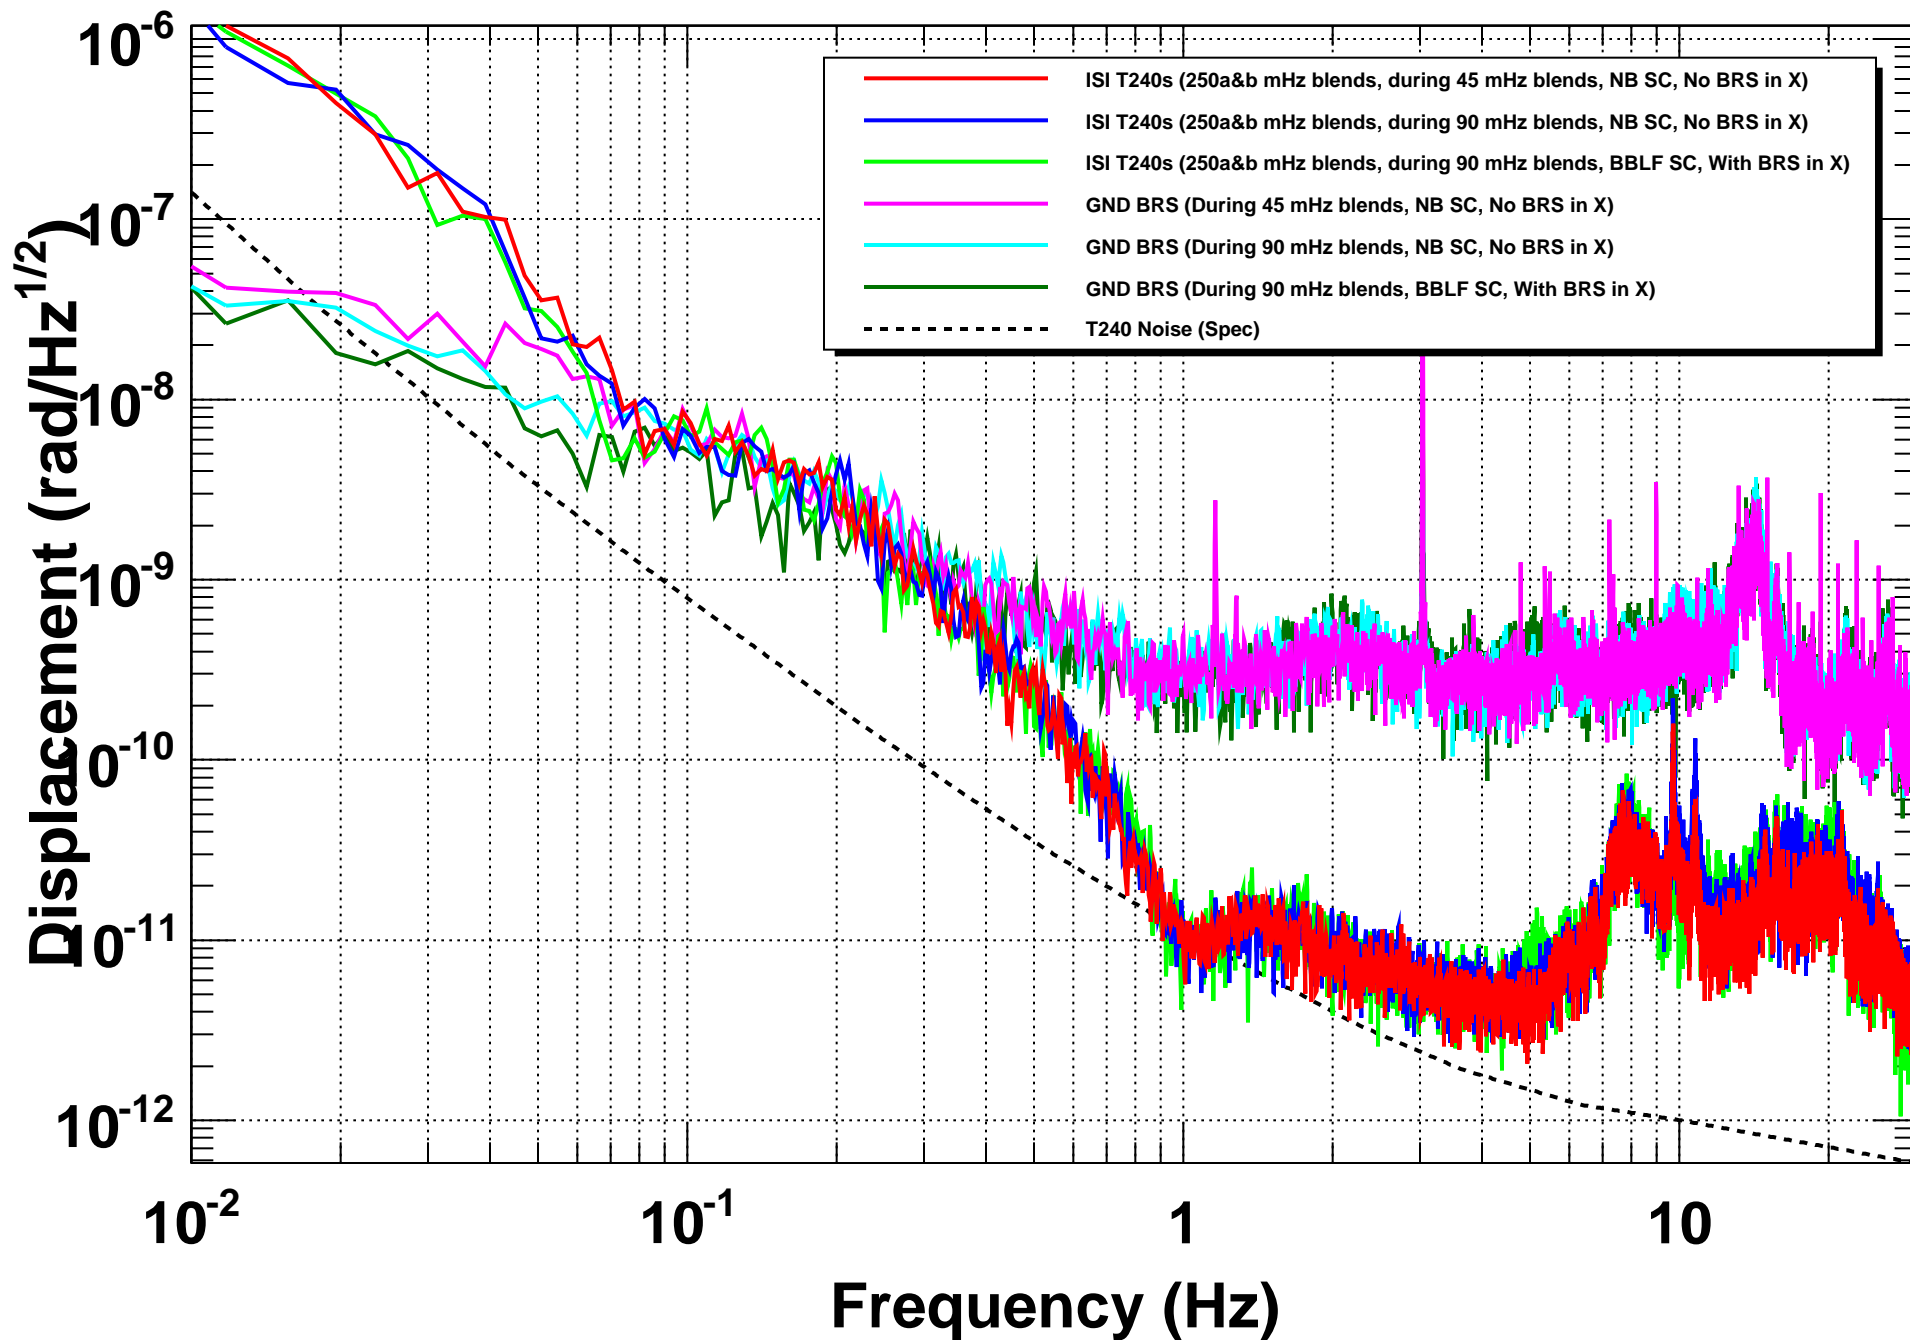

H1 ISI ETMX Performance ASDs -- RY DOF

*T0=07/04/2015 19:53:38

*Avg=4

*BW=0.00585928

H1 ISI ETMX Performance TFs -- GND RY to ISI RY

***T0=07/04/2015 19:53:38**

***Avg=4**

BW=0.00585928

H1 ISI ETMX Performance TFs -- GND RY to ISI RY

*T0=07/04/2015 19:53:38

*Avg=4

BW=0.00585928

H1 ISI ETMX Performance TFs -- GND RY to ISI X

***T0=07/04/2015 19:53:38**

***Avg=4**

BW=0.00585928