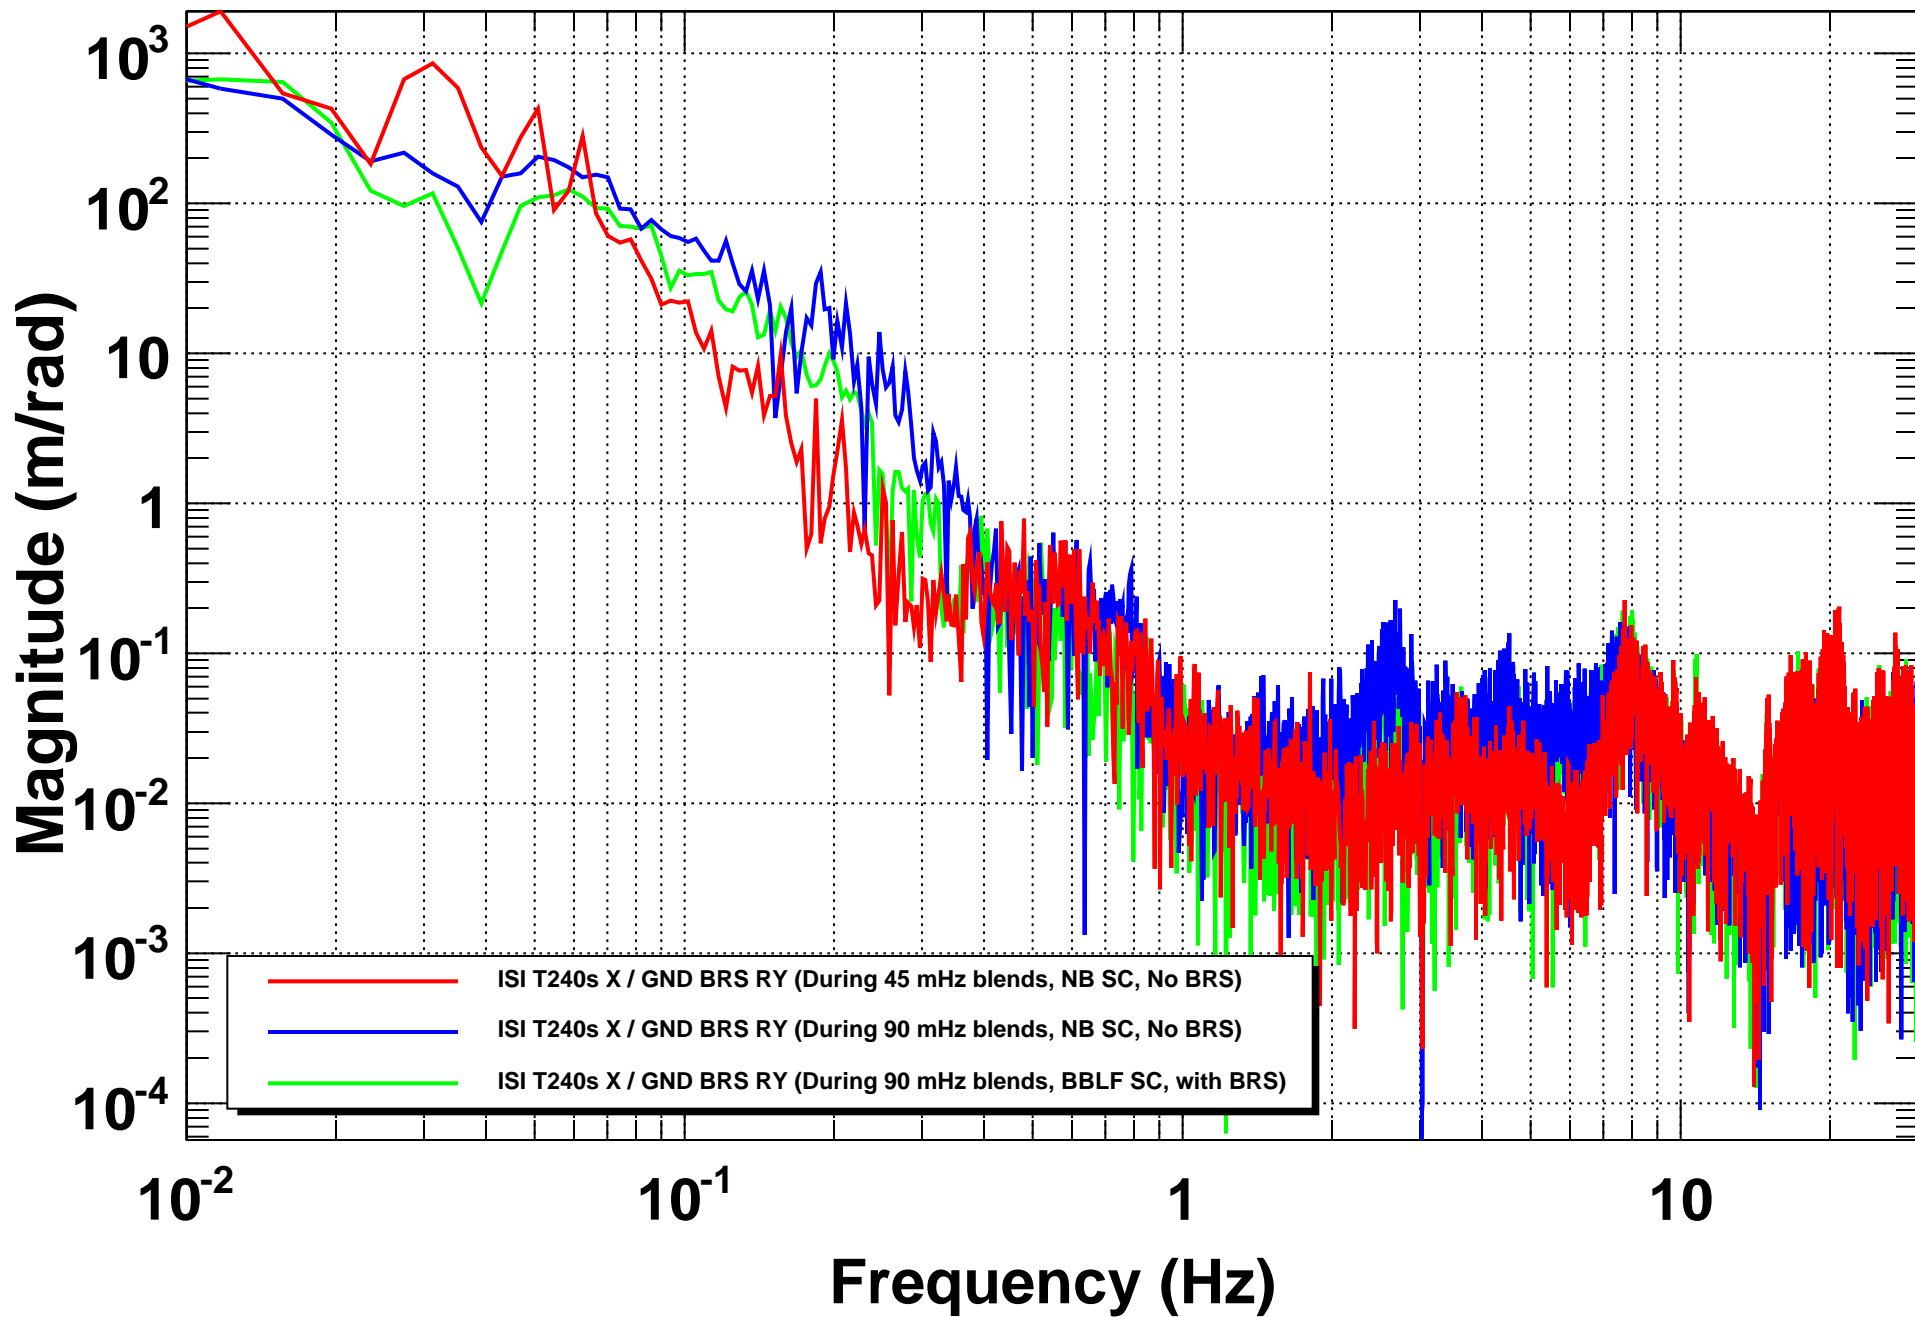

H1 ISI ETMX Performance TFs -- GND RY to ISI RY

*T0=07/04/2015 19:53:38

*Avg=4

BW=0.00585928

H1 ISI ETMX Performance TFs -- GND RY to ISI X

***T0=07/04/2015 19:53:38**

***Avg=4**

BW=0.00585928

H1 ISI ETMX Performance TFs -- GND RY to ISI X

***T0=07/04/2015 19:53:38**

***Avg=4**

BW=0.00585928