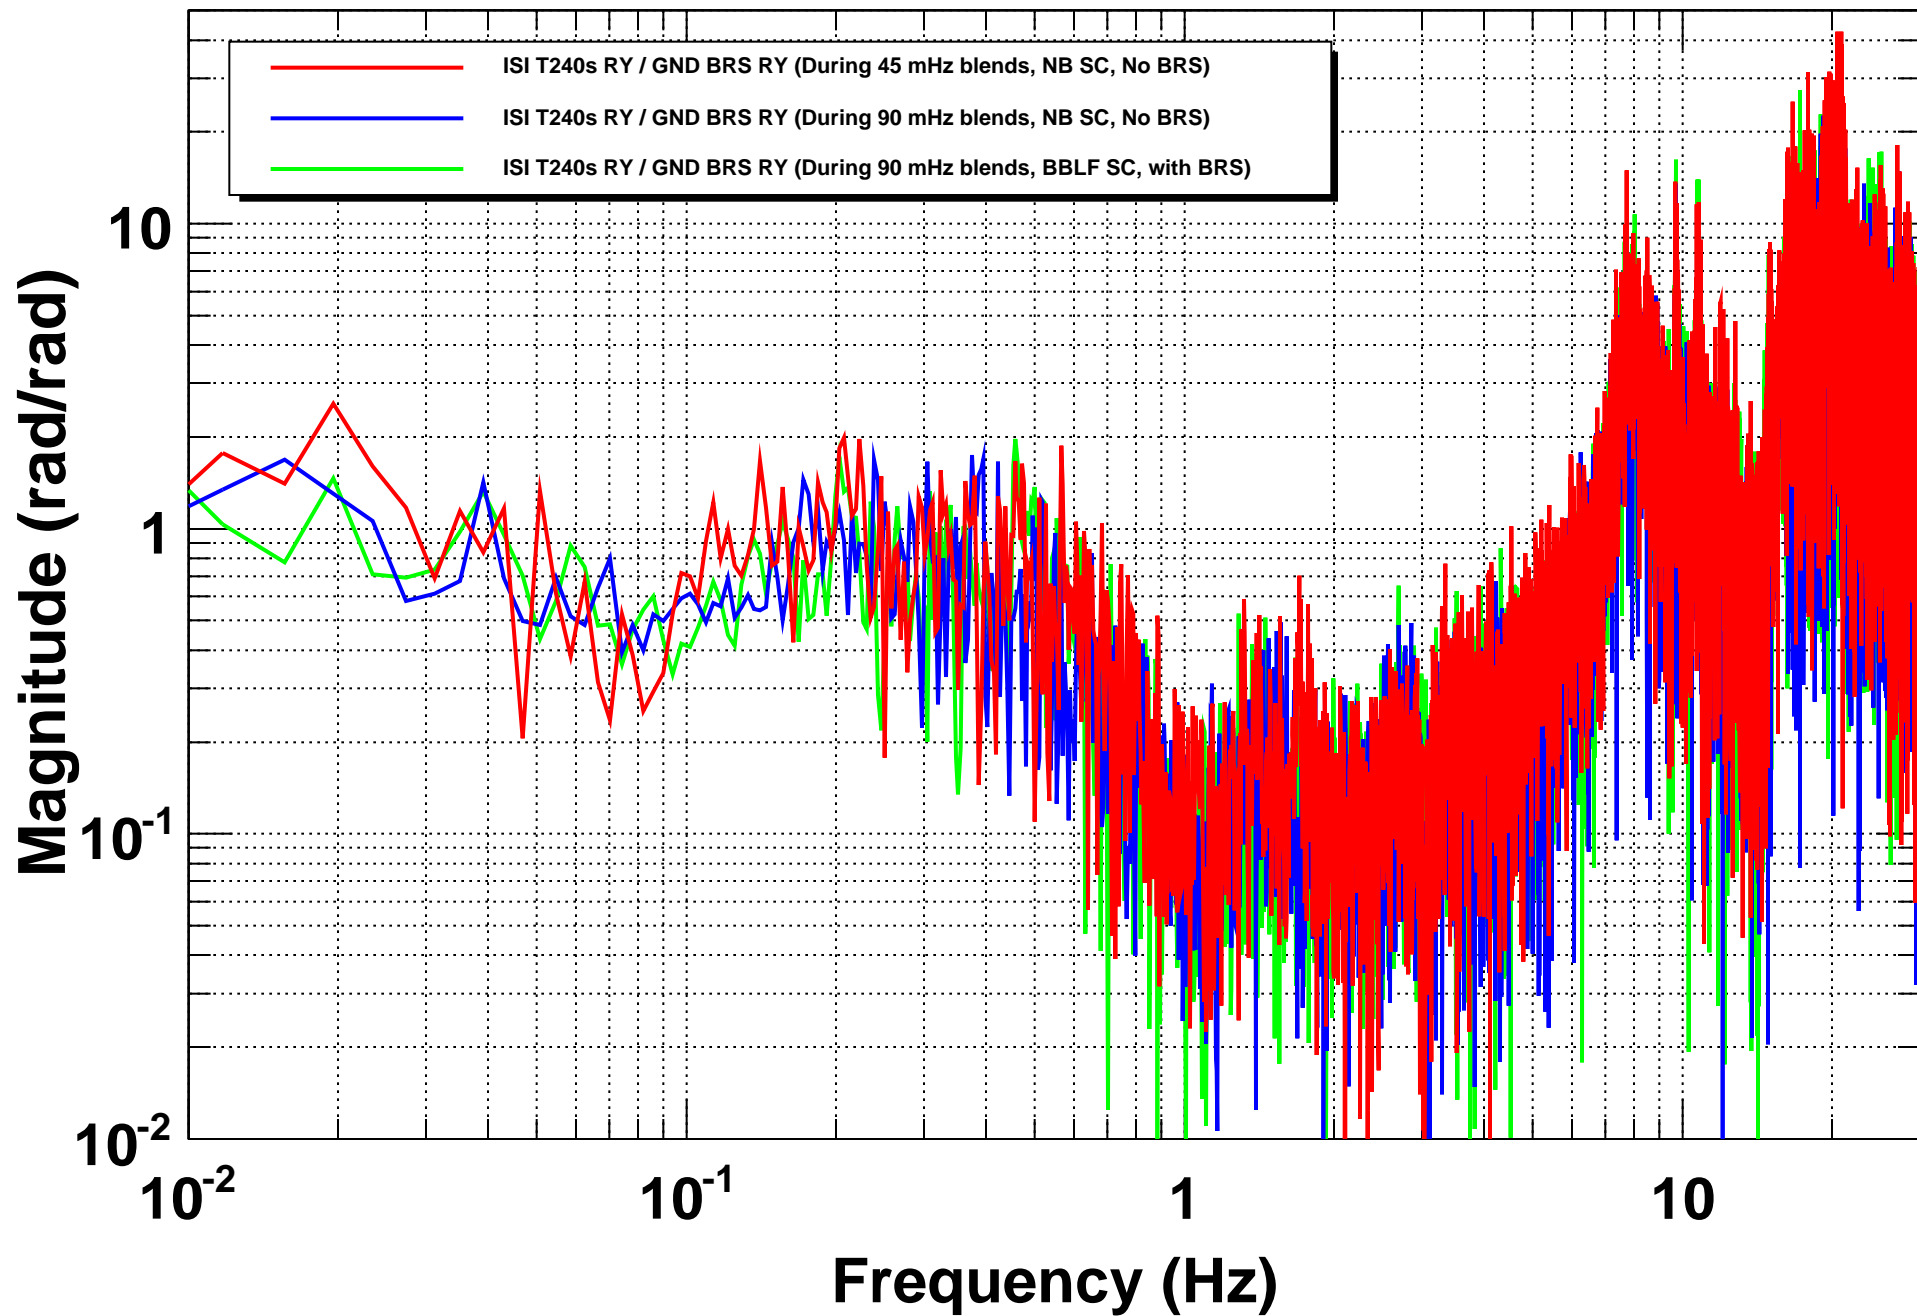

H1 ISI ETMX Performance ASDs -- RY DOF

*T0=07/04/2015 19:53:38

*Avg=4

*BW=0.00585928

H1 ISI ETMX Performance TFs -- GND RY to ISI RY

***T0=07/04/2015 19:53:38**

***Avg=4**

BW=0.00585928

H1 ISI ETMX Performance TFs -- GND RY to ISI RY

*T0=07/04/2015 19:53:38

*Avg=4

BW=0.00585928

H1 ISI ETMX Performance TFs -- GND RY to ISI X

***T0=07/04/2015 19:53:38**

***Avg=4**

BW=0.00585928