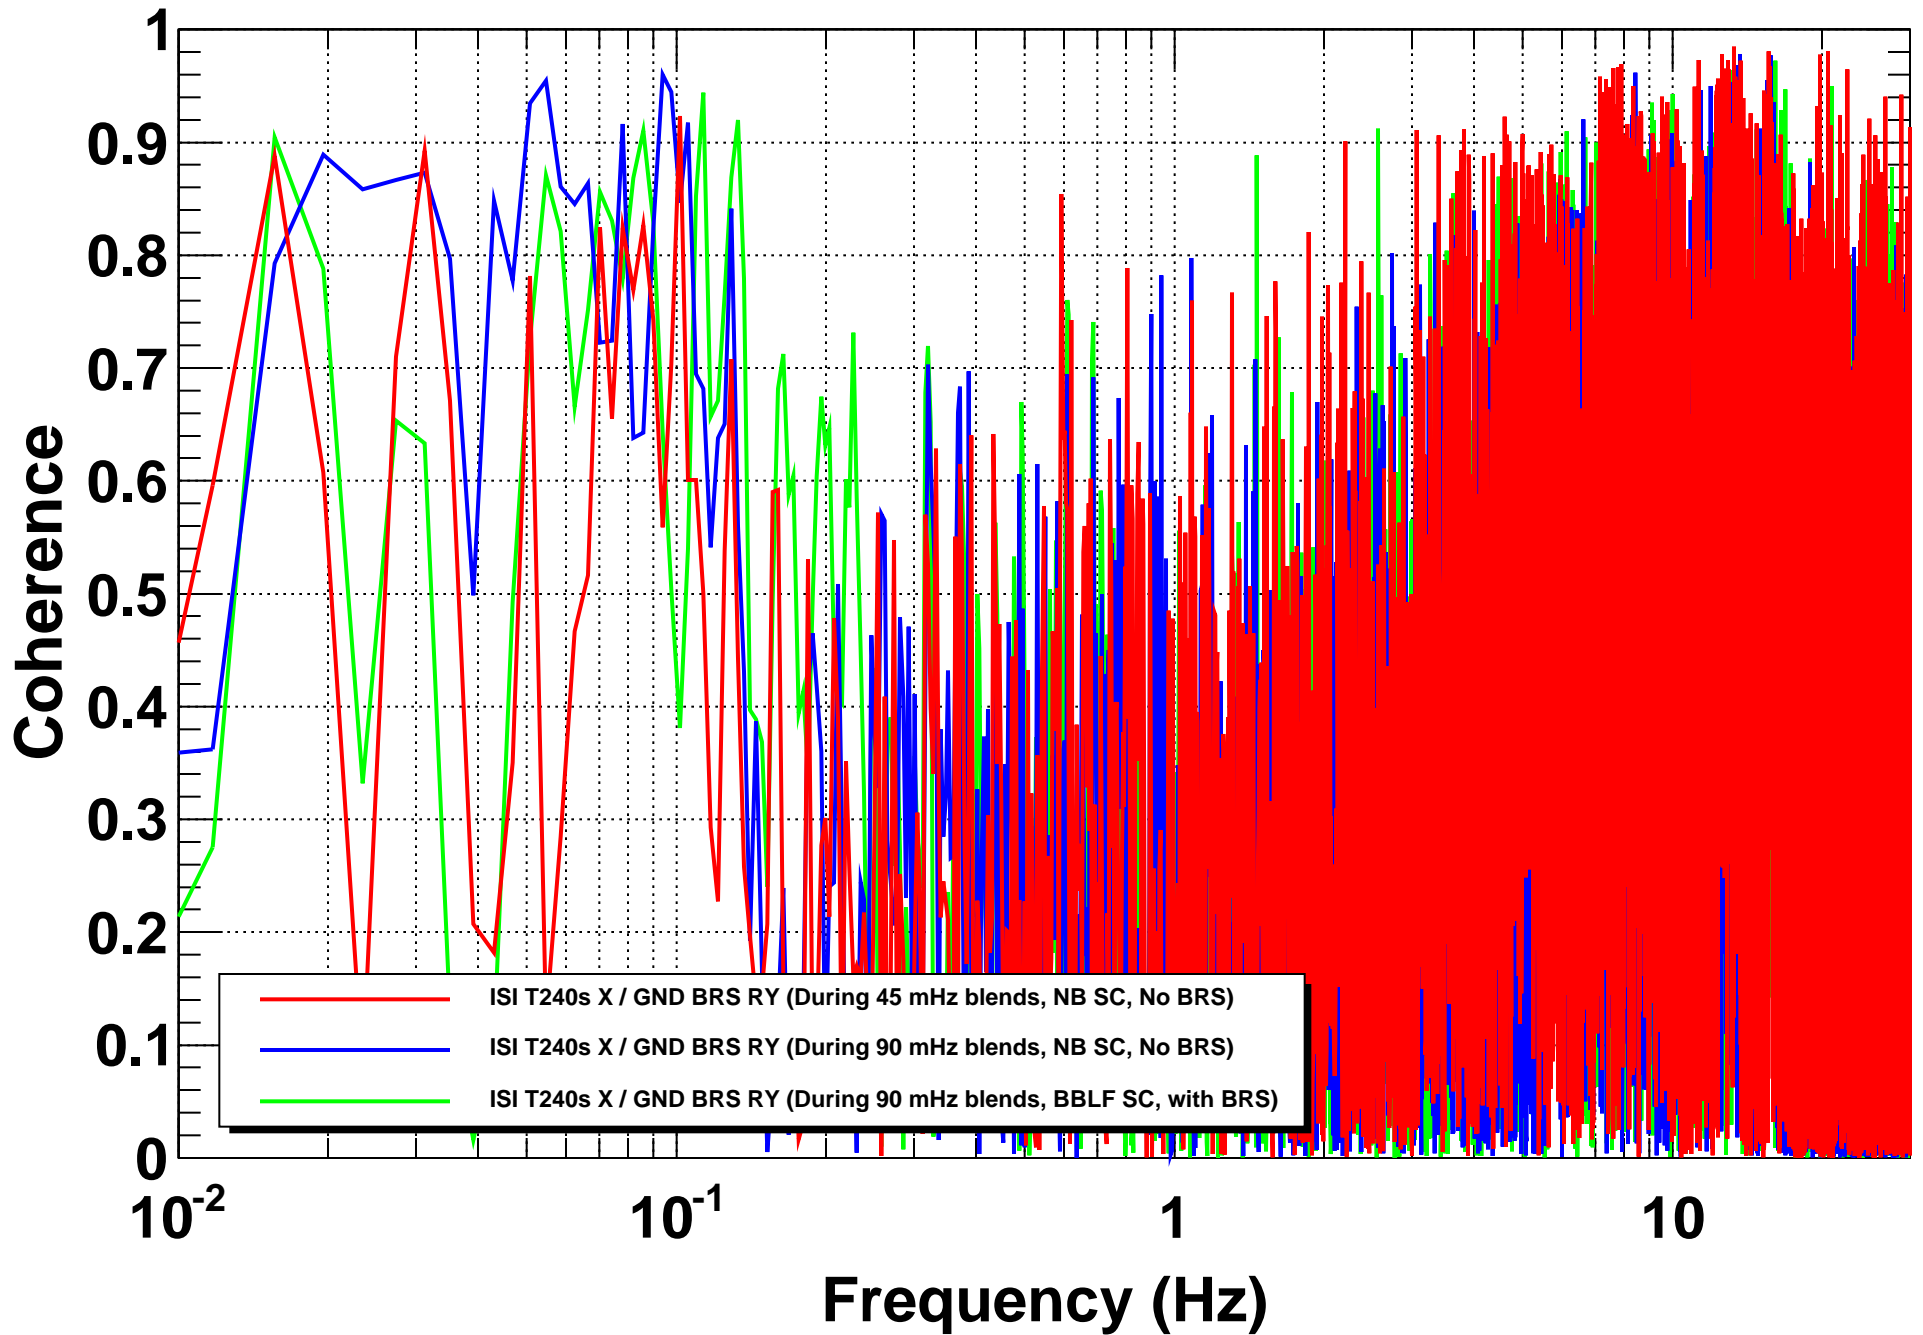

H1 ISI ETMX Performance TFs -- GND RY to ISI X

*T0=07/04/2015 19:53:38

*Avg=4

BW=0.00585928