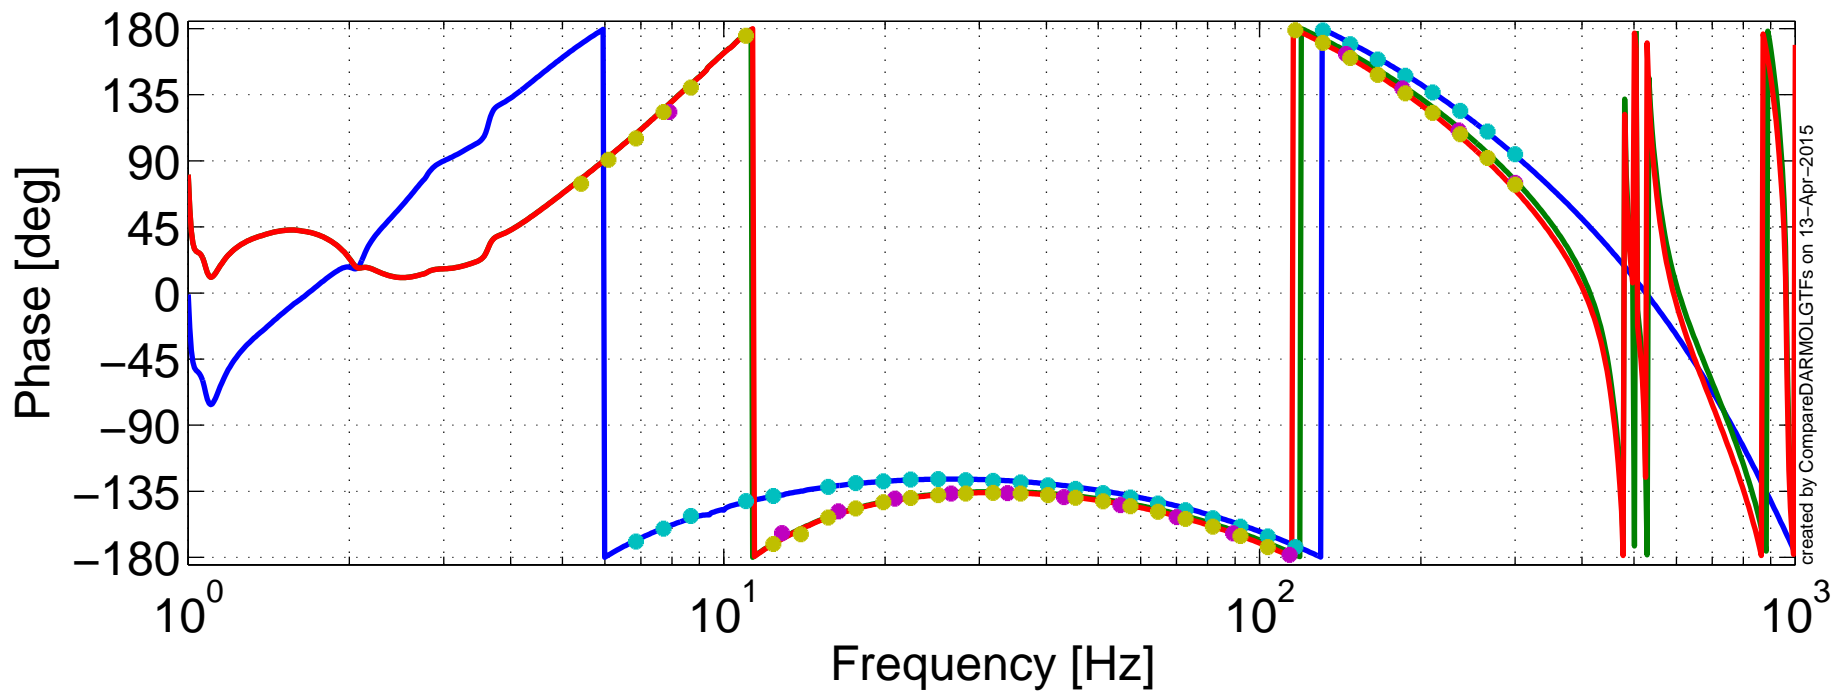

H1 DARM Open Loop Gain TF Comparison

created by CompareDARMOLGTFs on 13-Apr-2015