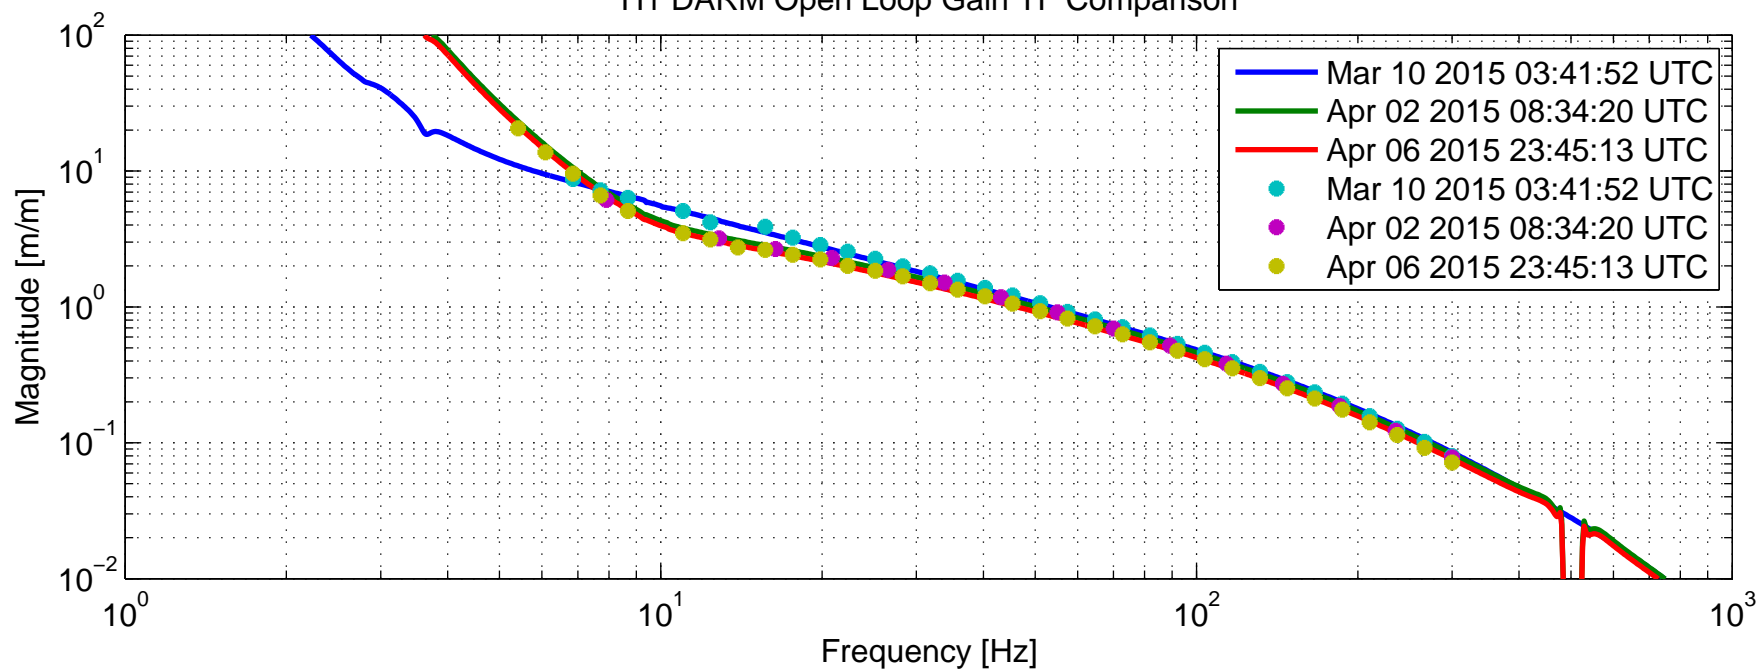

H1 DARM Open Loop Gain TF Comparison

created by CompareDARMOLGTFs on 13-Apr-2015