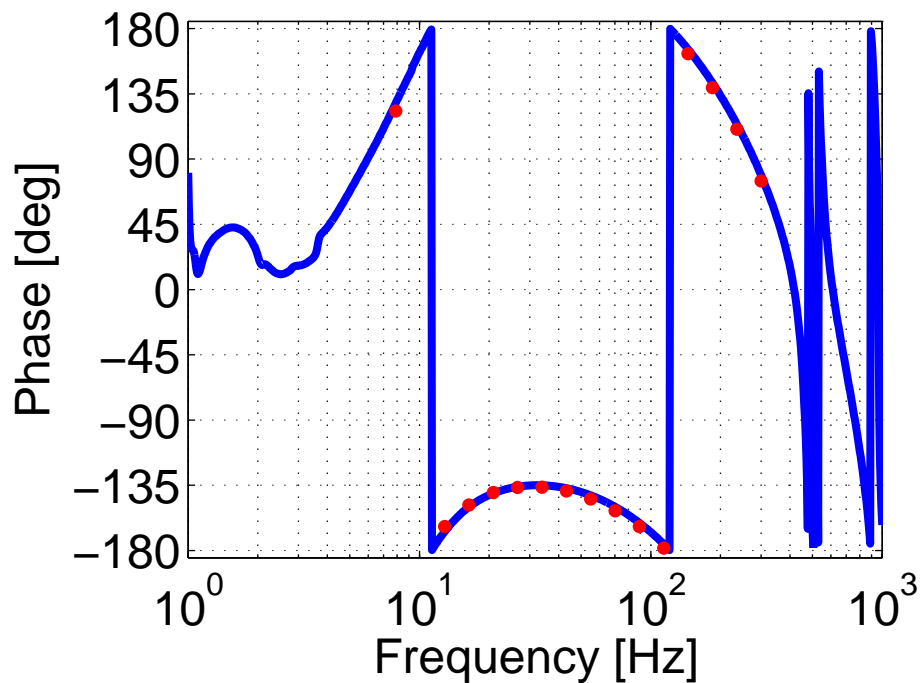

### Model / Measurement

GPS Time: 1109994128

Apr 02 2015 08:34:20 UTC

### Model / Measurement

GPS Time: 1111998876

Apr 06 2015 23:45:13 UTC

### Model / Measurement

GPS Time: 1112933759

Apr 13 2015 06:49:40 UTC

### Model / Measurement

GPS Time: 1112942996