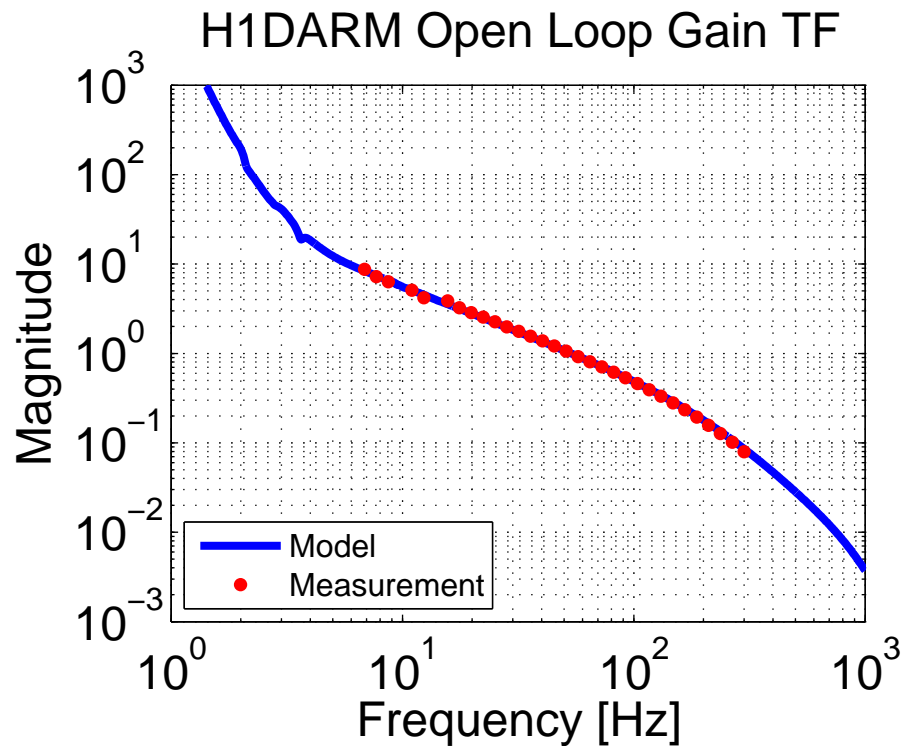

Mar 10 2015 03:41:52 UTC

Model / Measurement

GPS Time: 1109994128