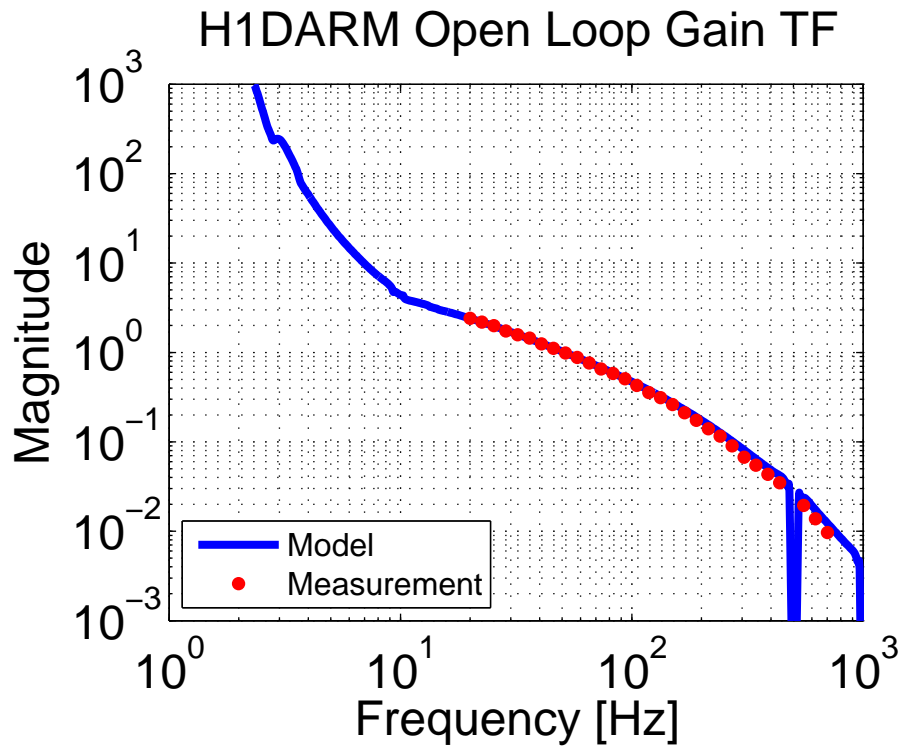

### Model / Measurement

GPS Time: 1112399129

Apr 13 2015 04:15:43 UTC

### Model / Measurement

GPS Time: 1112933759

Apr 13 2015 06:49:40 UTC

### Model / Measurement

GPS Time: 1112942996