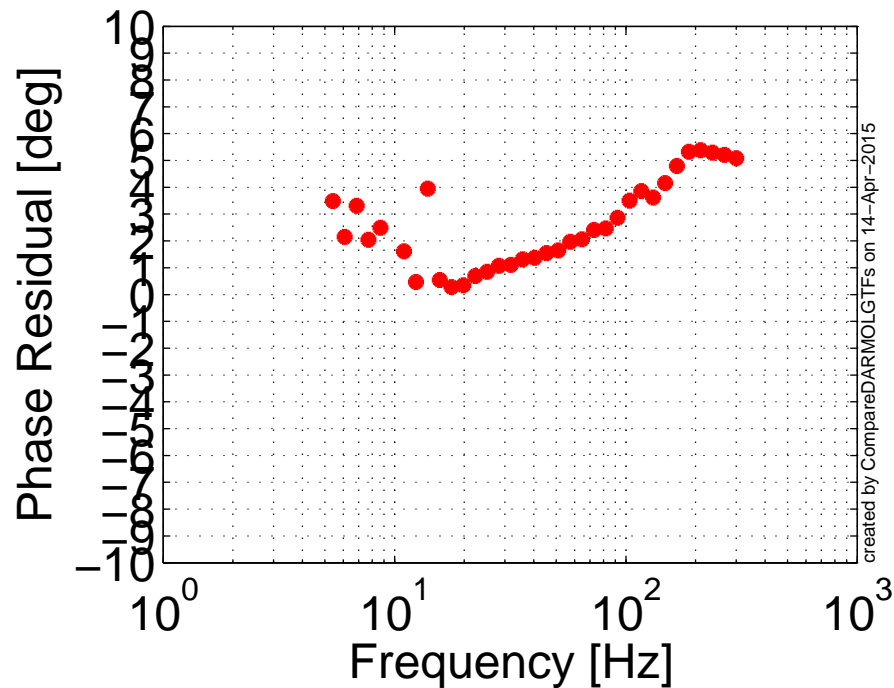

### Model / Measurement

GPS Time: 1111998876

Apr 06 2015 23:45:13 UTC

### Model / Measurement

GPS Time: 1112399129

Apr 13 2015 04:15:43 UTC

### Model / Measurement

GPS Time: 1112933759

Apr 13 2015 06:49:40 UTC

### Model / Measurement

GPS Time: 1112942996