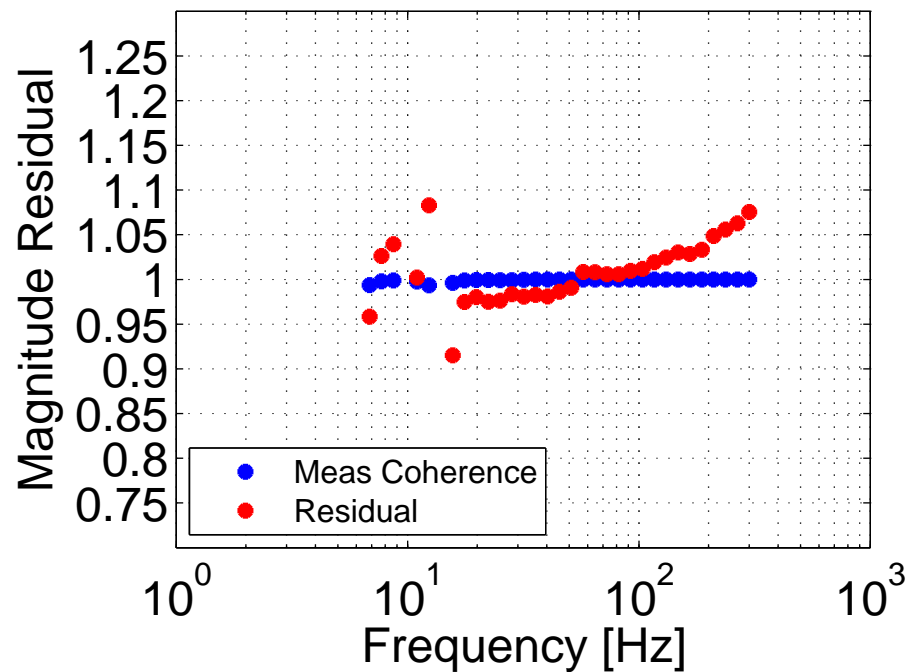

Model / Measurement