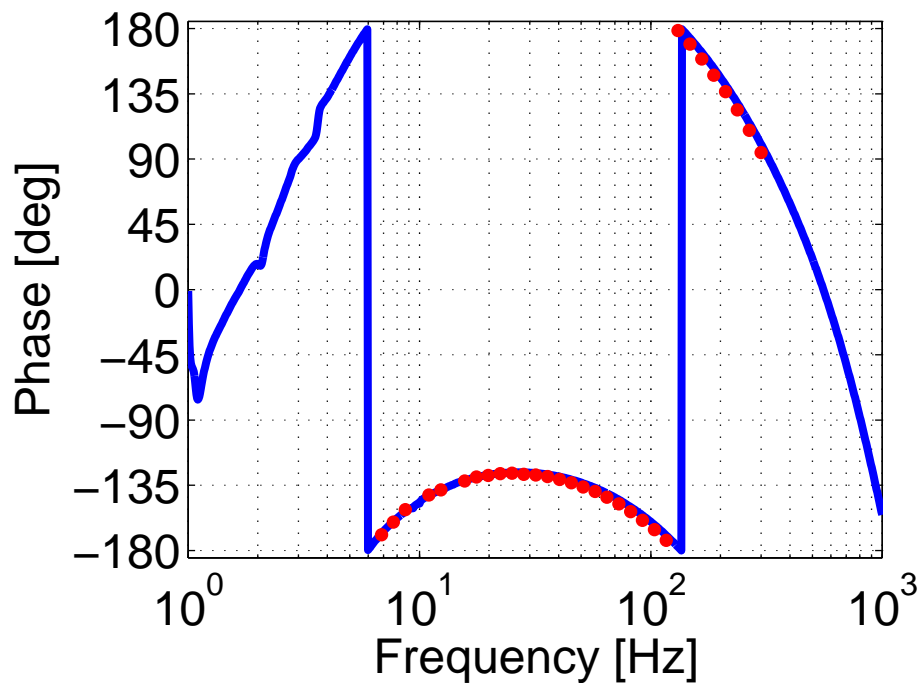

Mar 10 2015 03:41:52 UTC