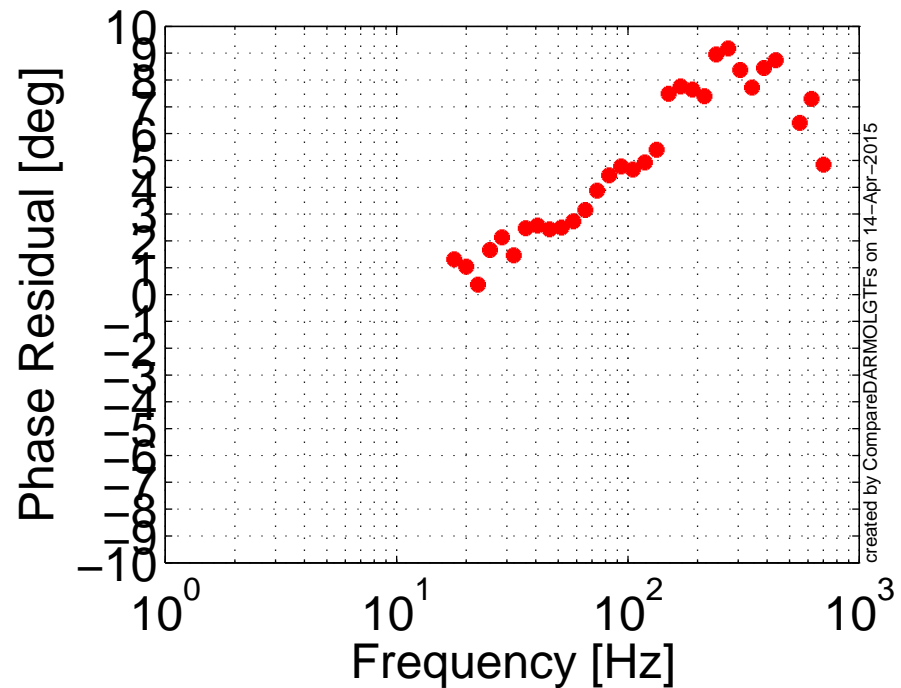

### Model / Measurement

GPS Time: 1111998876

Apr 06 2015 23:45:13 UTC

### Model / Measurement

GPS Time: 1112399129

Apr 13 2015 04:15:43 UTC

### Model / Measurement

GPS Time: 1112933759

Apr 13 2015 06:49:40 UTC

### Model / Measurement

GPS Time: 1112942996