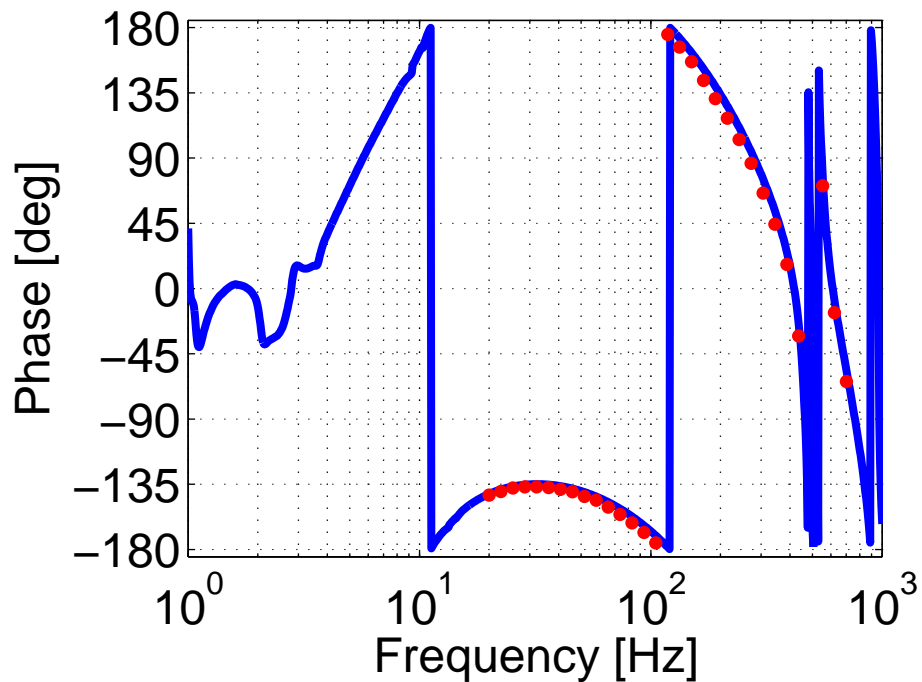

### Model / Measurement

GPS Time: 1112399129

Apr 13 2015 04:15:43 UTC

### Model / Measurement

GPS Time: 1112933759

Apr 13 2015 06:49:40 UTC

### Model / Measurement

GPS Time: 1112942996