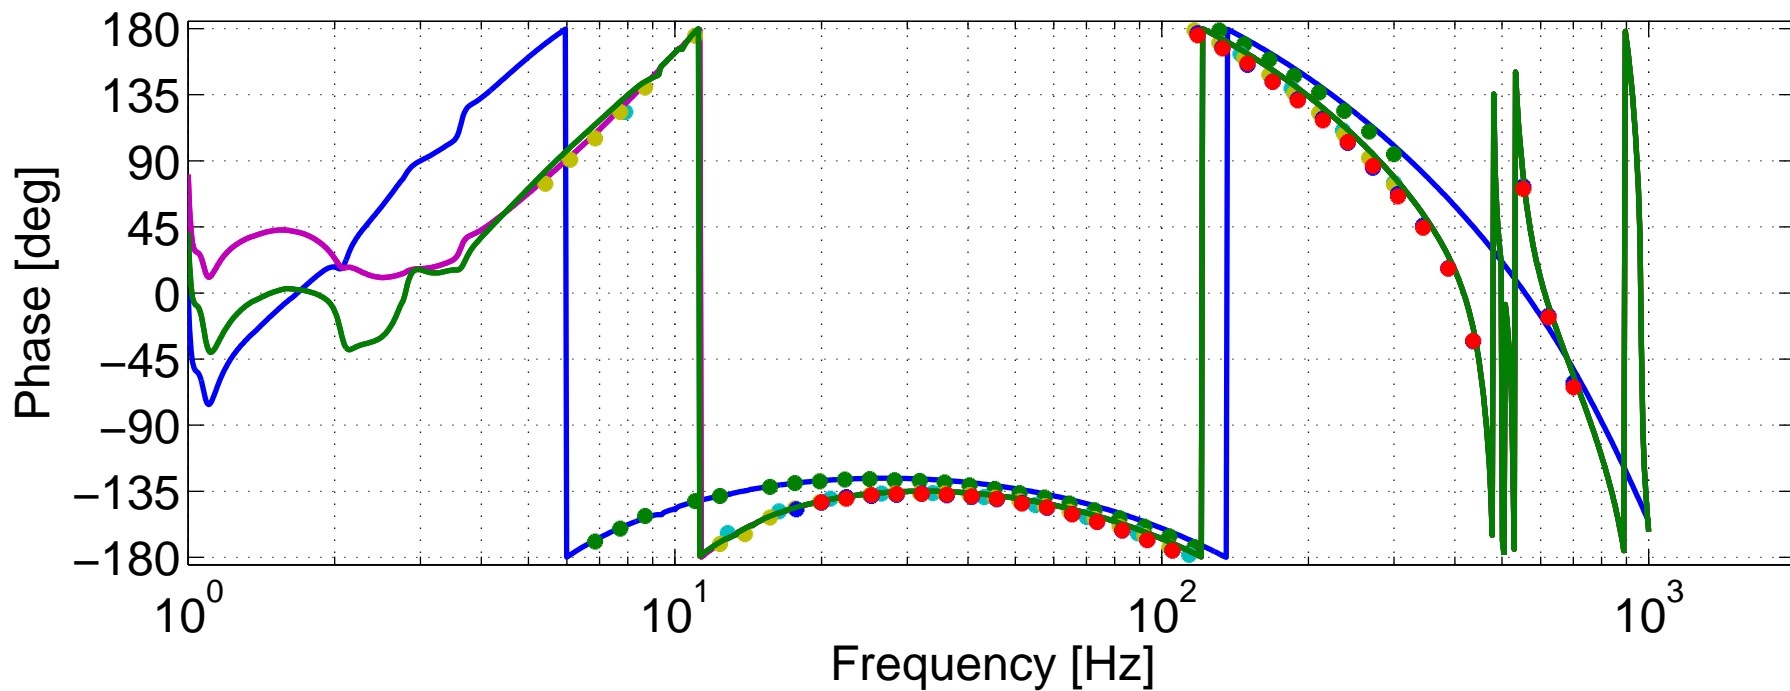

H1 DARM Open Loop Gain TF Comparison

created by CompareDARMOLGTFs on 14-Apr-2015