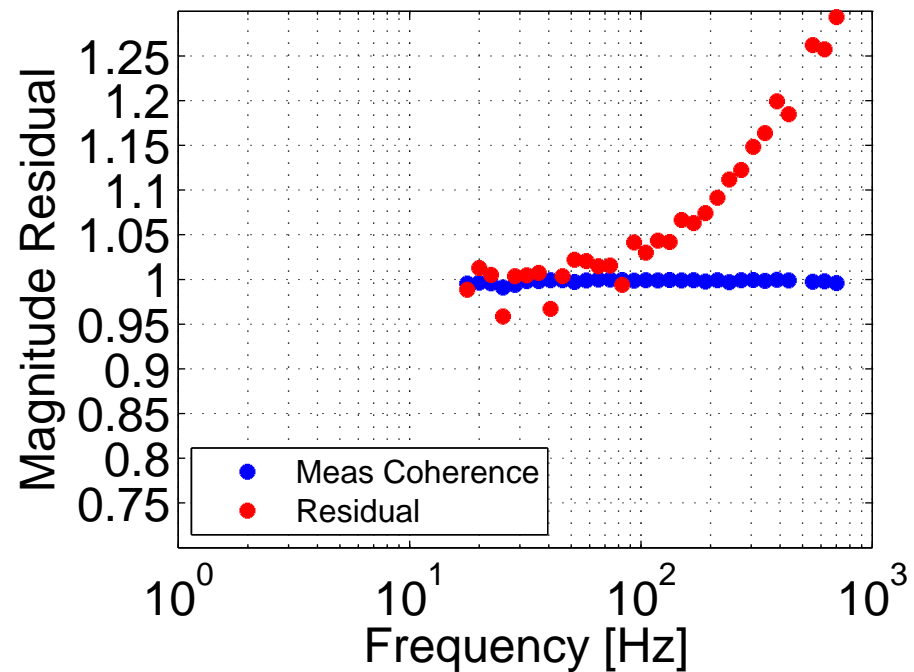

### Model / Measurement

GPS Time: 1111998876

Apr 06 2015 23:45:13 UTC

### Model / Measurement

GPS Time: 1112399129

Apr 13 2015 04:15:43 UTC

### Model / Measurement

GPS Time: 1112933759

Apr 13 2015 06:49:40 UTC

### Model / Measurement

GPS Time: 1112942996