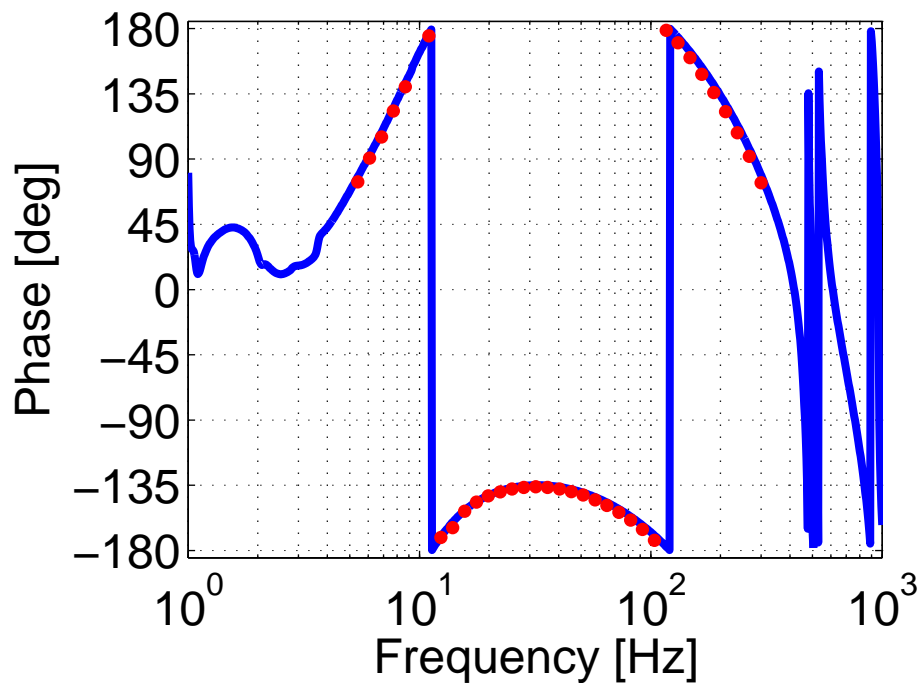

### Model / Measurement

GPS Time: 1111998876

Apr 06 2015 23:45:13 UTC

### Model / Measurement

GPS Time: 1112399129

Apr 13 2015 04:15:43 UTC

### Model / Measurement

GPS Time: 1112933759

Apr 13 2015 06:49:40 UTC

### Model / Measurement

GPS Time: 1112942996