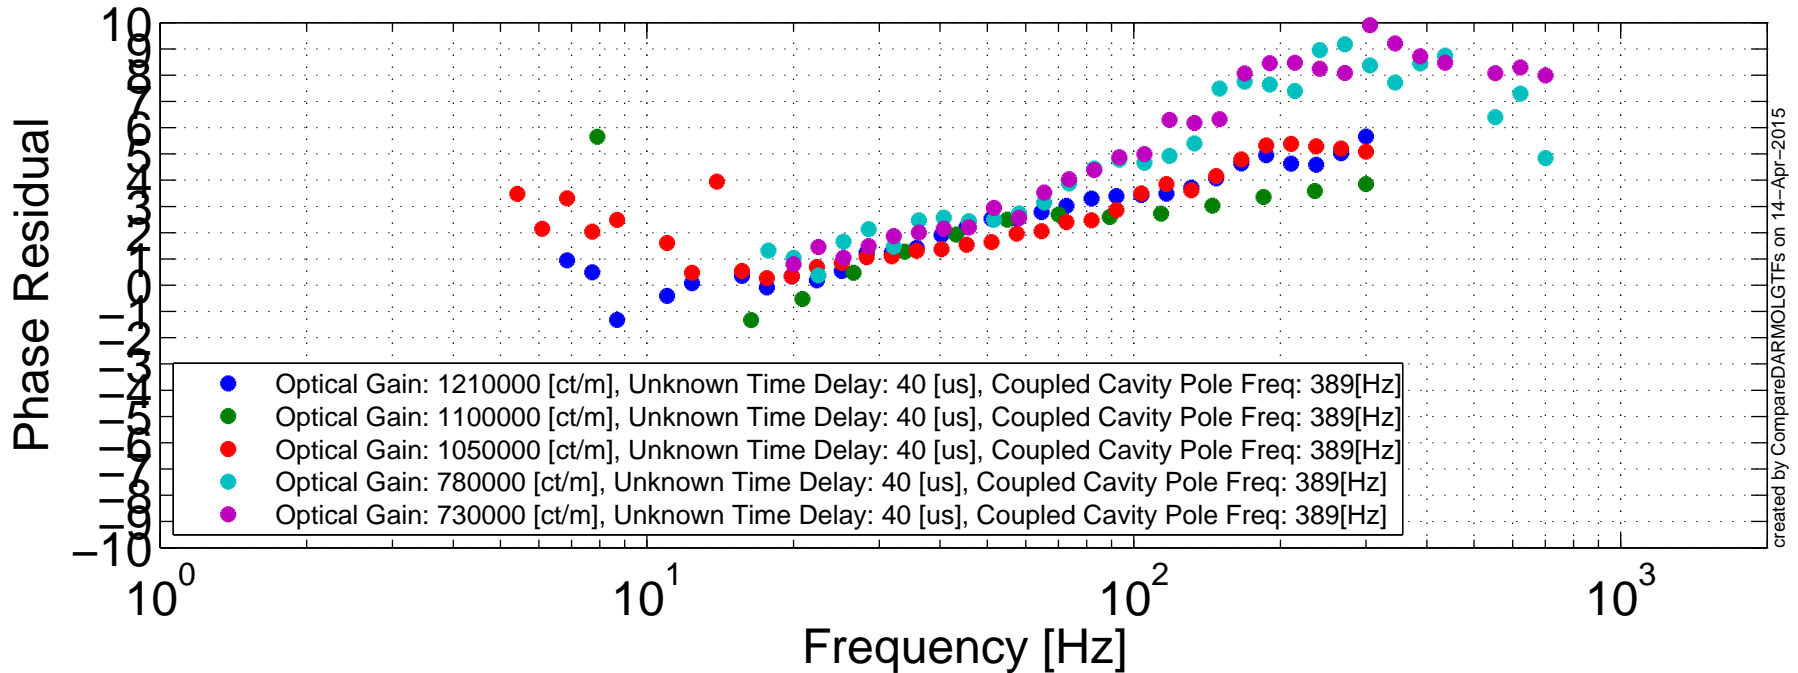

H1 DARM Open Loop Gain TF Comparison Model / Measurement