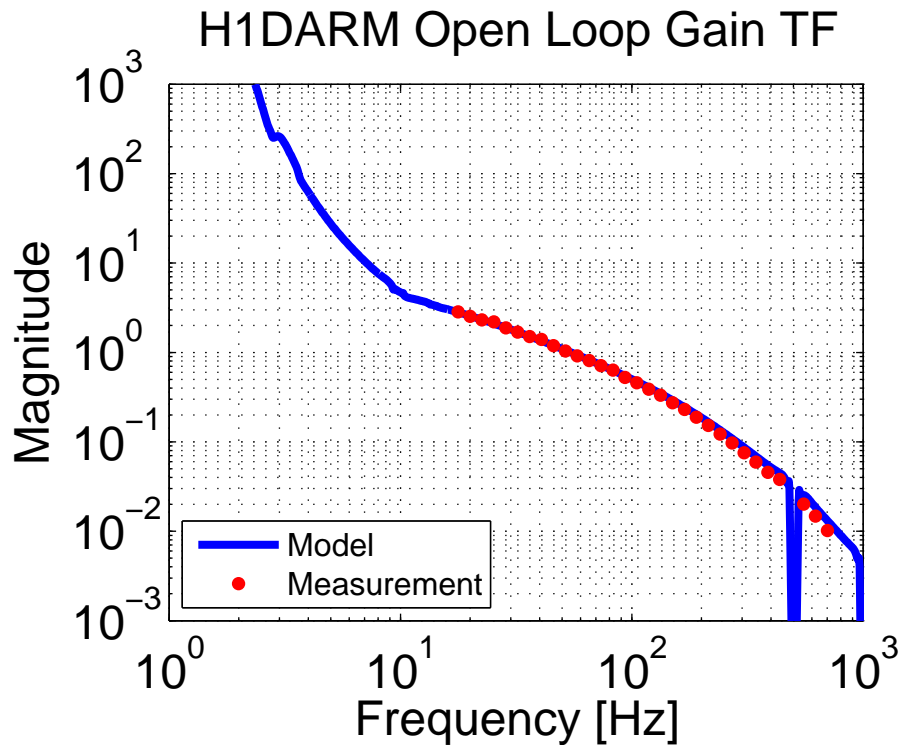

### Model / Measurement

GPS Time: 1111998876

Apr 06 2015 23:45:13 UTC

### Model / Measurement

GPS Time: 1112399129

Apr 13 2015 04:15:43 UTC

### Model / Measurement

GPS Time: 1112933759

Apr 13 2015 06:49:40 UTC

### Model / Measurement

GPS Time: 1112942996