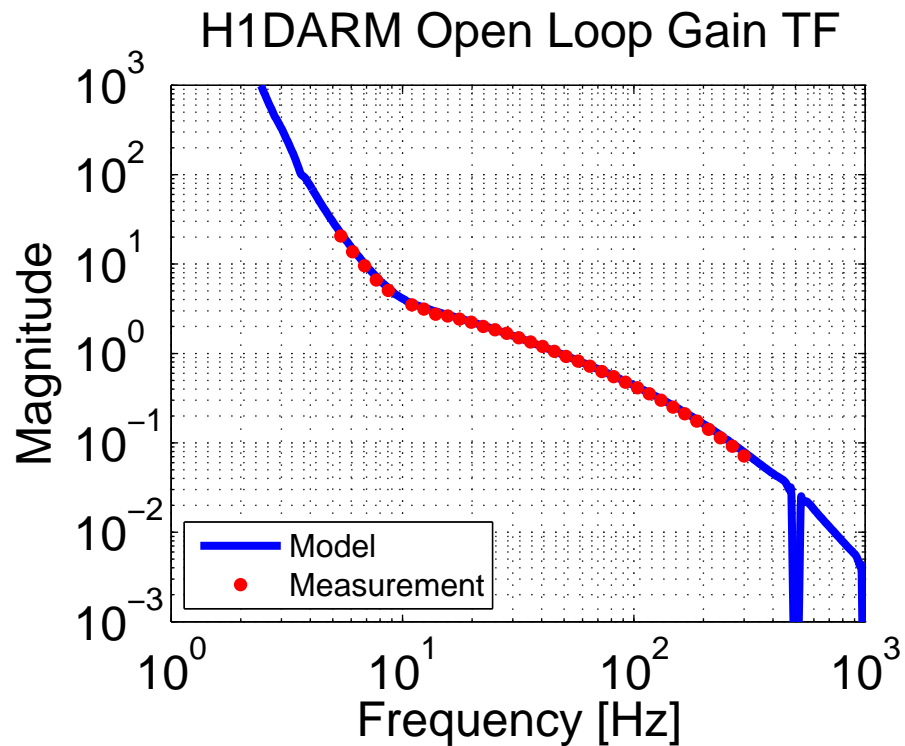

### Model / Measurement

GPS Time: 1109994128

Apr 02 2015 08:34:20 UTC

### Model / Measurement

GPS Time: 1111998876

Apr 06 2015 23:45:13 UTC

### Model / Measurement

GPS Time: 1112933759

Apr 13 2015 06:49:40 UTC

### Model / Measurement

GPS Time: 1112942996