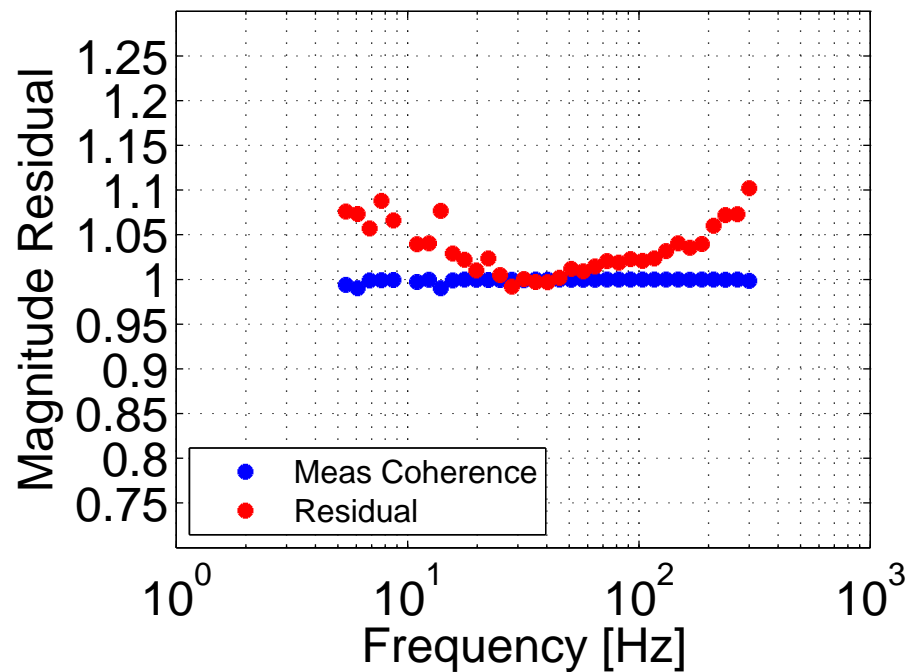

### Model / Measurement

GPS Time: 1111998876

Apr 06 2015 23:45:13 UTC

### Model / Measurement

GPS Time: 1112399129

Apr 13 2015 04:15:43 UTC

### Model / Measurement

GPS Time: 1112933759

Apr 13 2015 06:49:40 UTC

### Model / Measurement

GPS Time: 1112942996