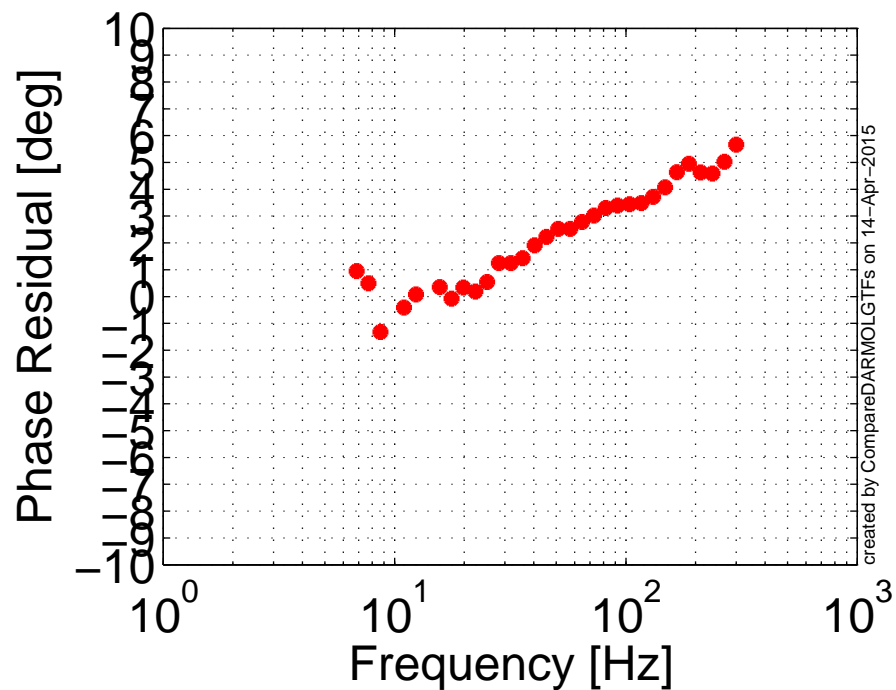

GPS Time: 1109994128