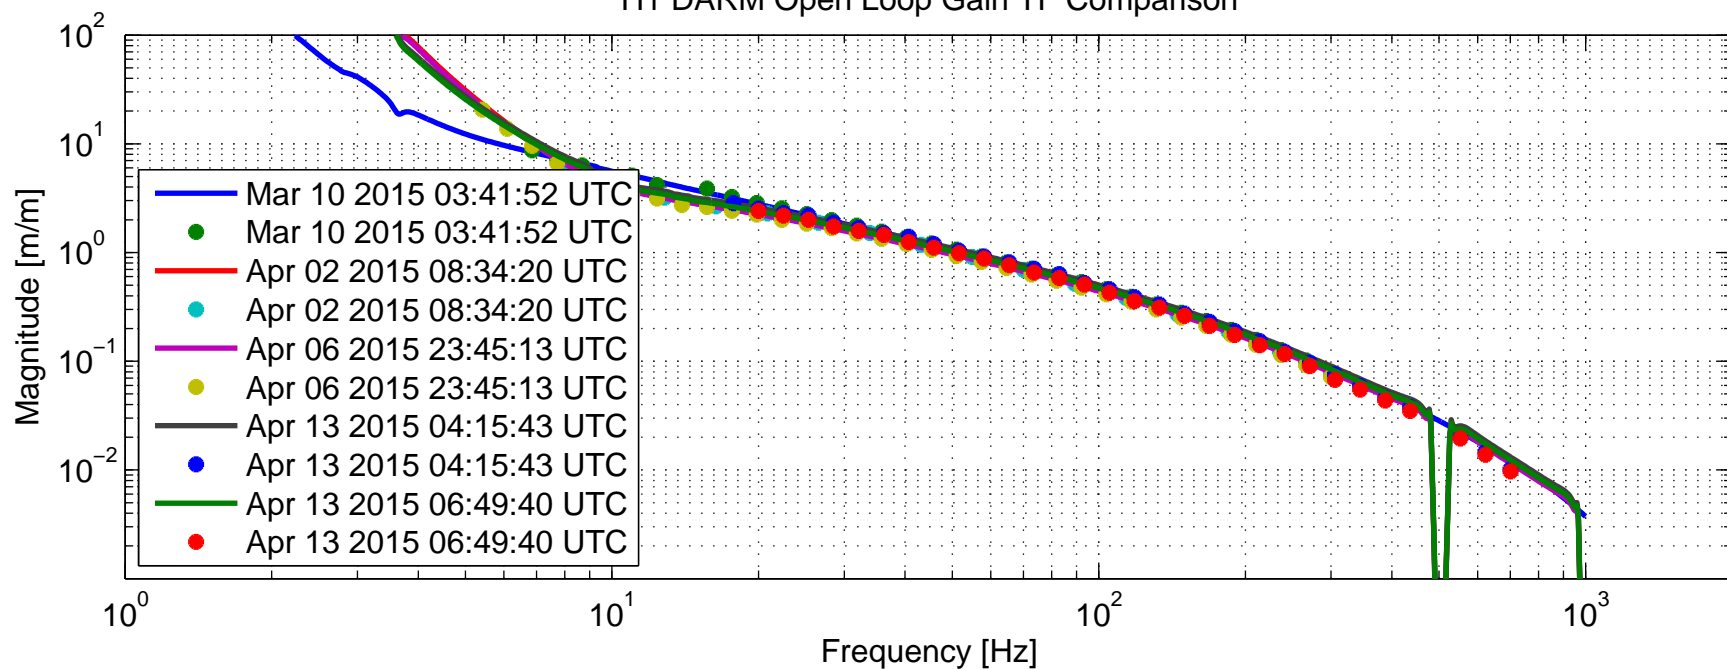

H1 DARM Open Loop Gain TF Comparison

created by CompareDARMOLGTFs on 14-Apr-2015