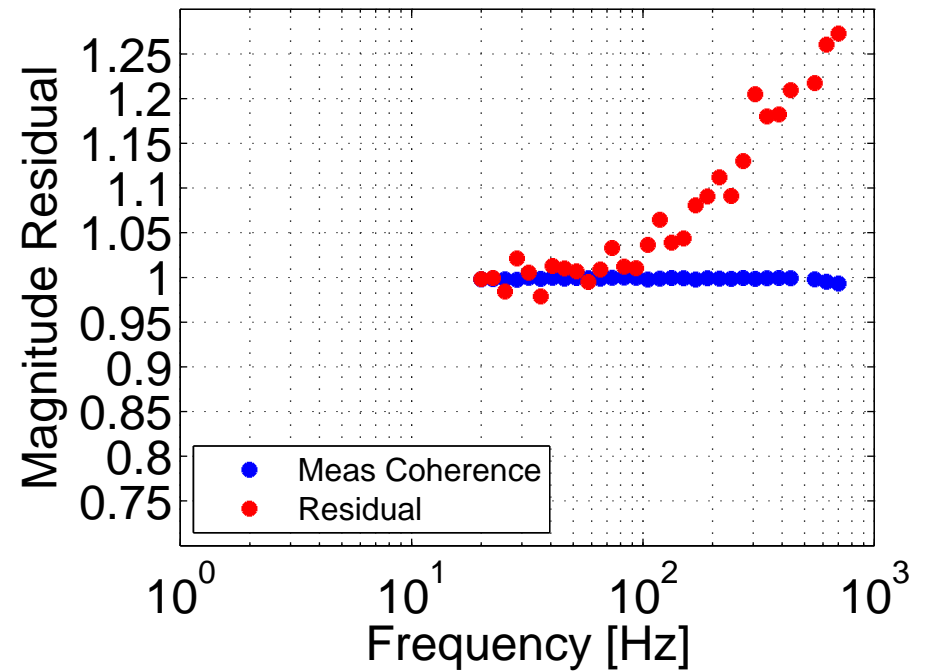

### Model / Measurement

GPS Time: 1112399129

Apr 13 2015 04:15:43 UTC

### Model / Measurement

GPS Time: 1112933759

Apr 13 2015 06:49:40 UTC

### Model / Measurement

GPS Time: 1112942996