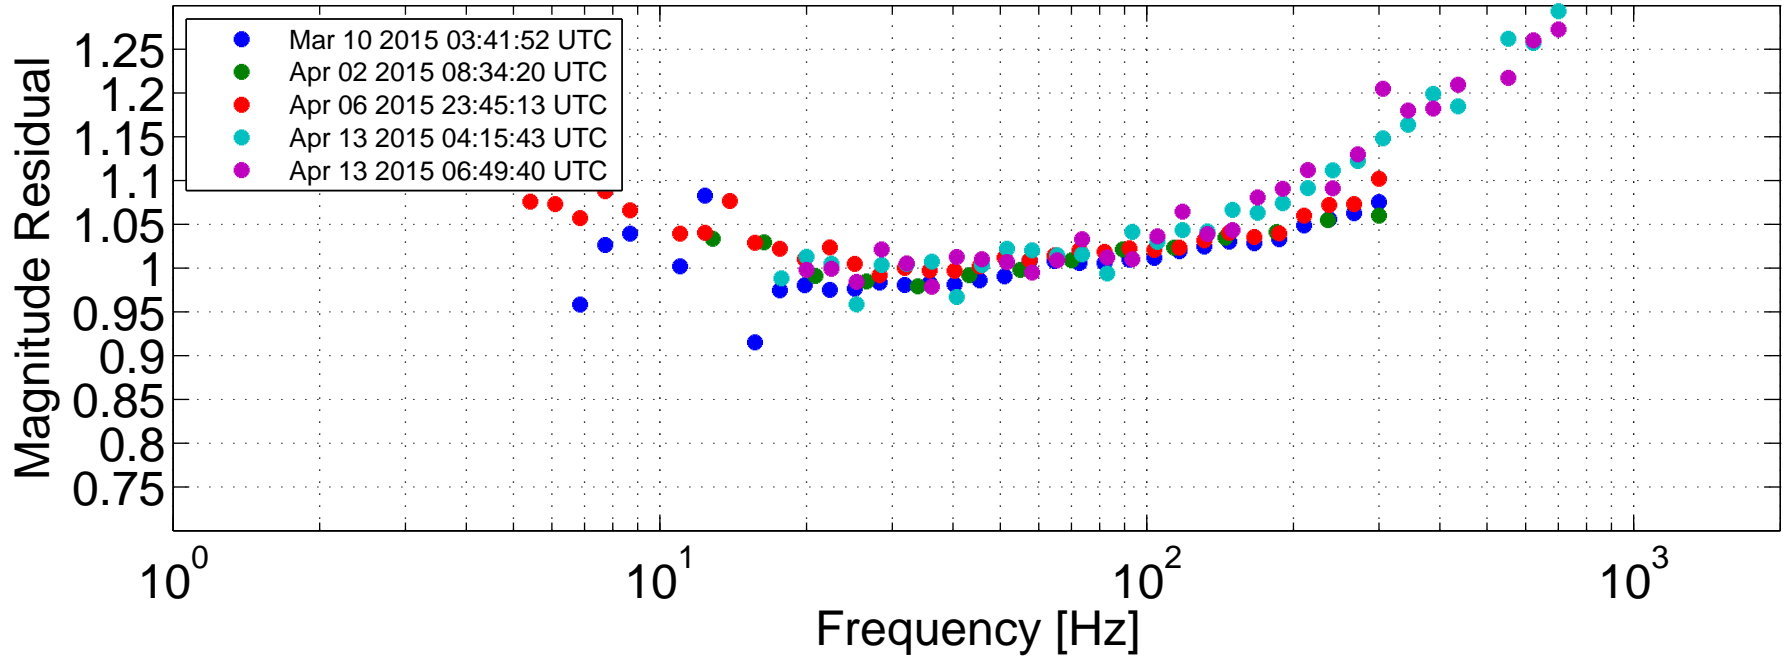

H1 DARM Open Loop Gain TF Comparison Model / Measurement