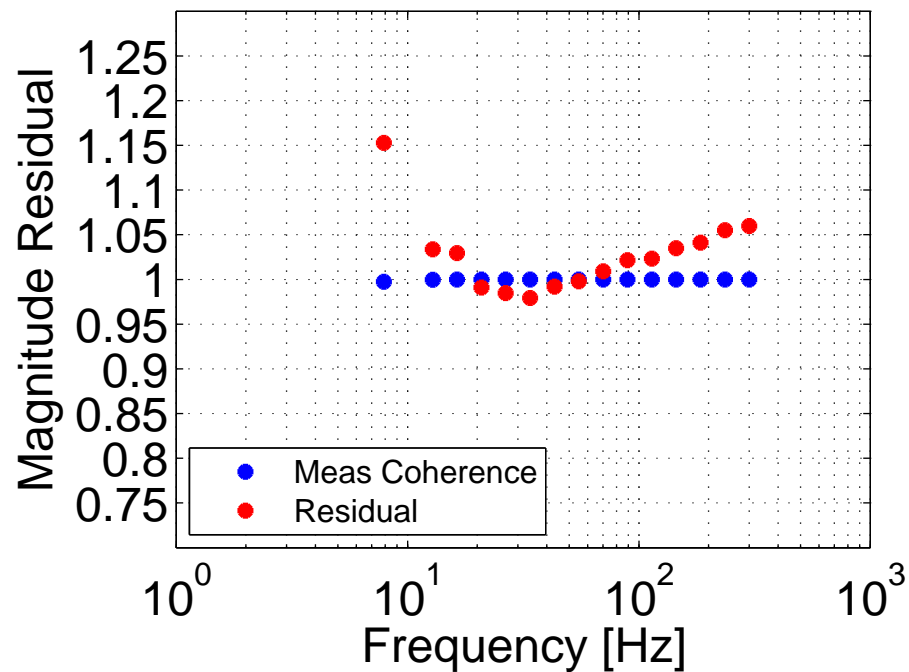

### Model / Measurement

GPS Time: 1109994128

Apr 02 2015 08:34:20 UTC

### Model / Measurement

GPS Time: 1111998876

Apr 06 2015 23:45:13 UTC

### Model / Measurement

GPS Time: 1112933759

Apr 13 2015 06:49:40 UTC

### Model / Measurement

GPS Time: 1112942996