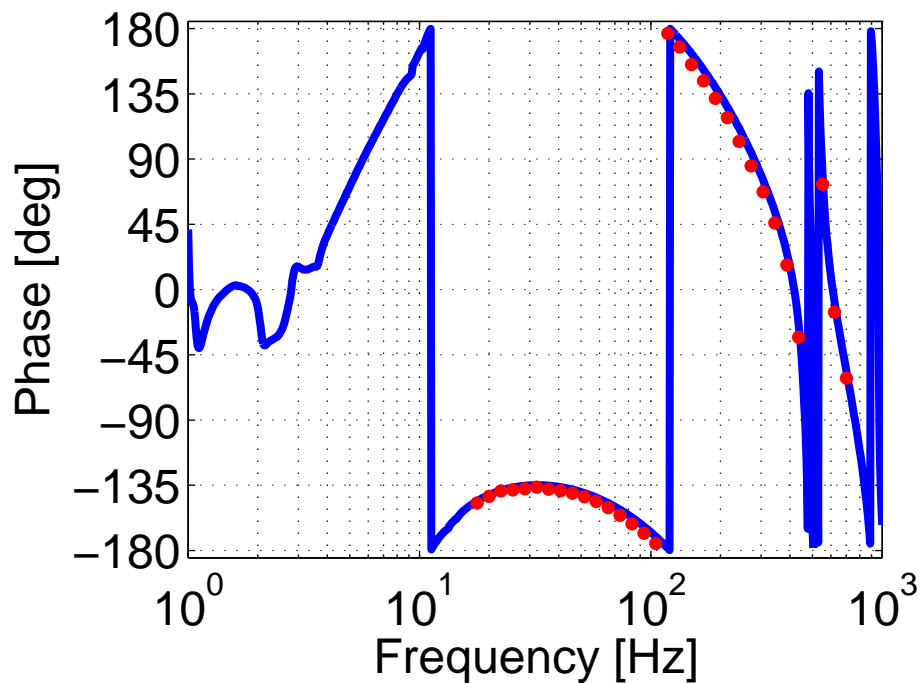

### Model / Measurement

GPS Time: 1111998876

Apr 06 2015 23:45:13 UTC

### Model / Measurement

GPS Time: 1112399129

Apr 13 2015 04:15:43 UTC

### Model / Measurement

GPS Time: 1112933759

Apr 13 2015 06:49:40 UTC

### Model / Measurement

GPS Time: 1112942996