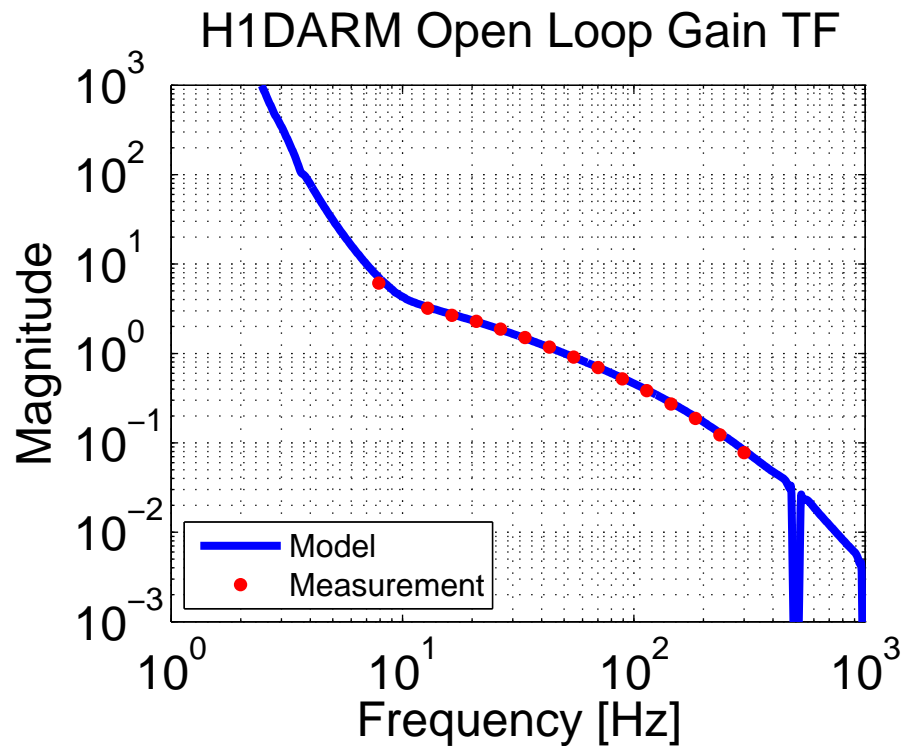

Apr 02 2015 08:34:20 UTC

Model / Measurement

GPS Time: 1111998876