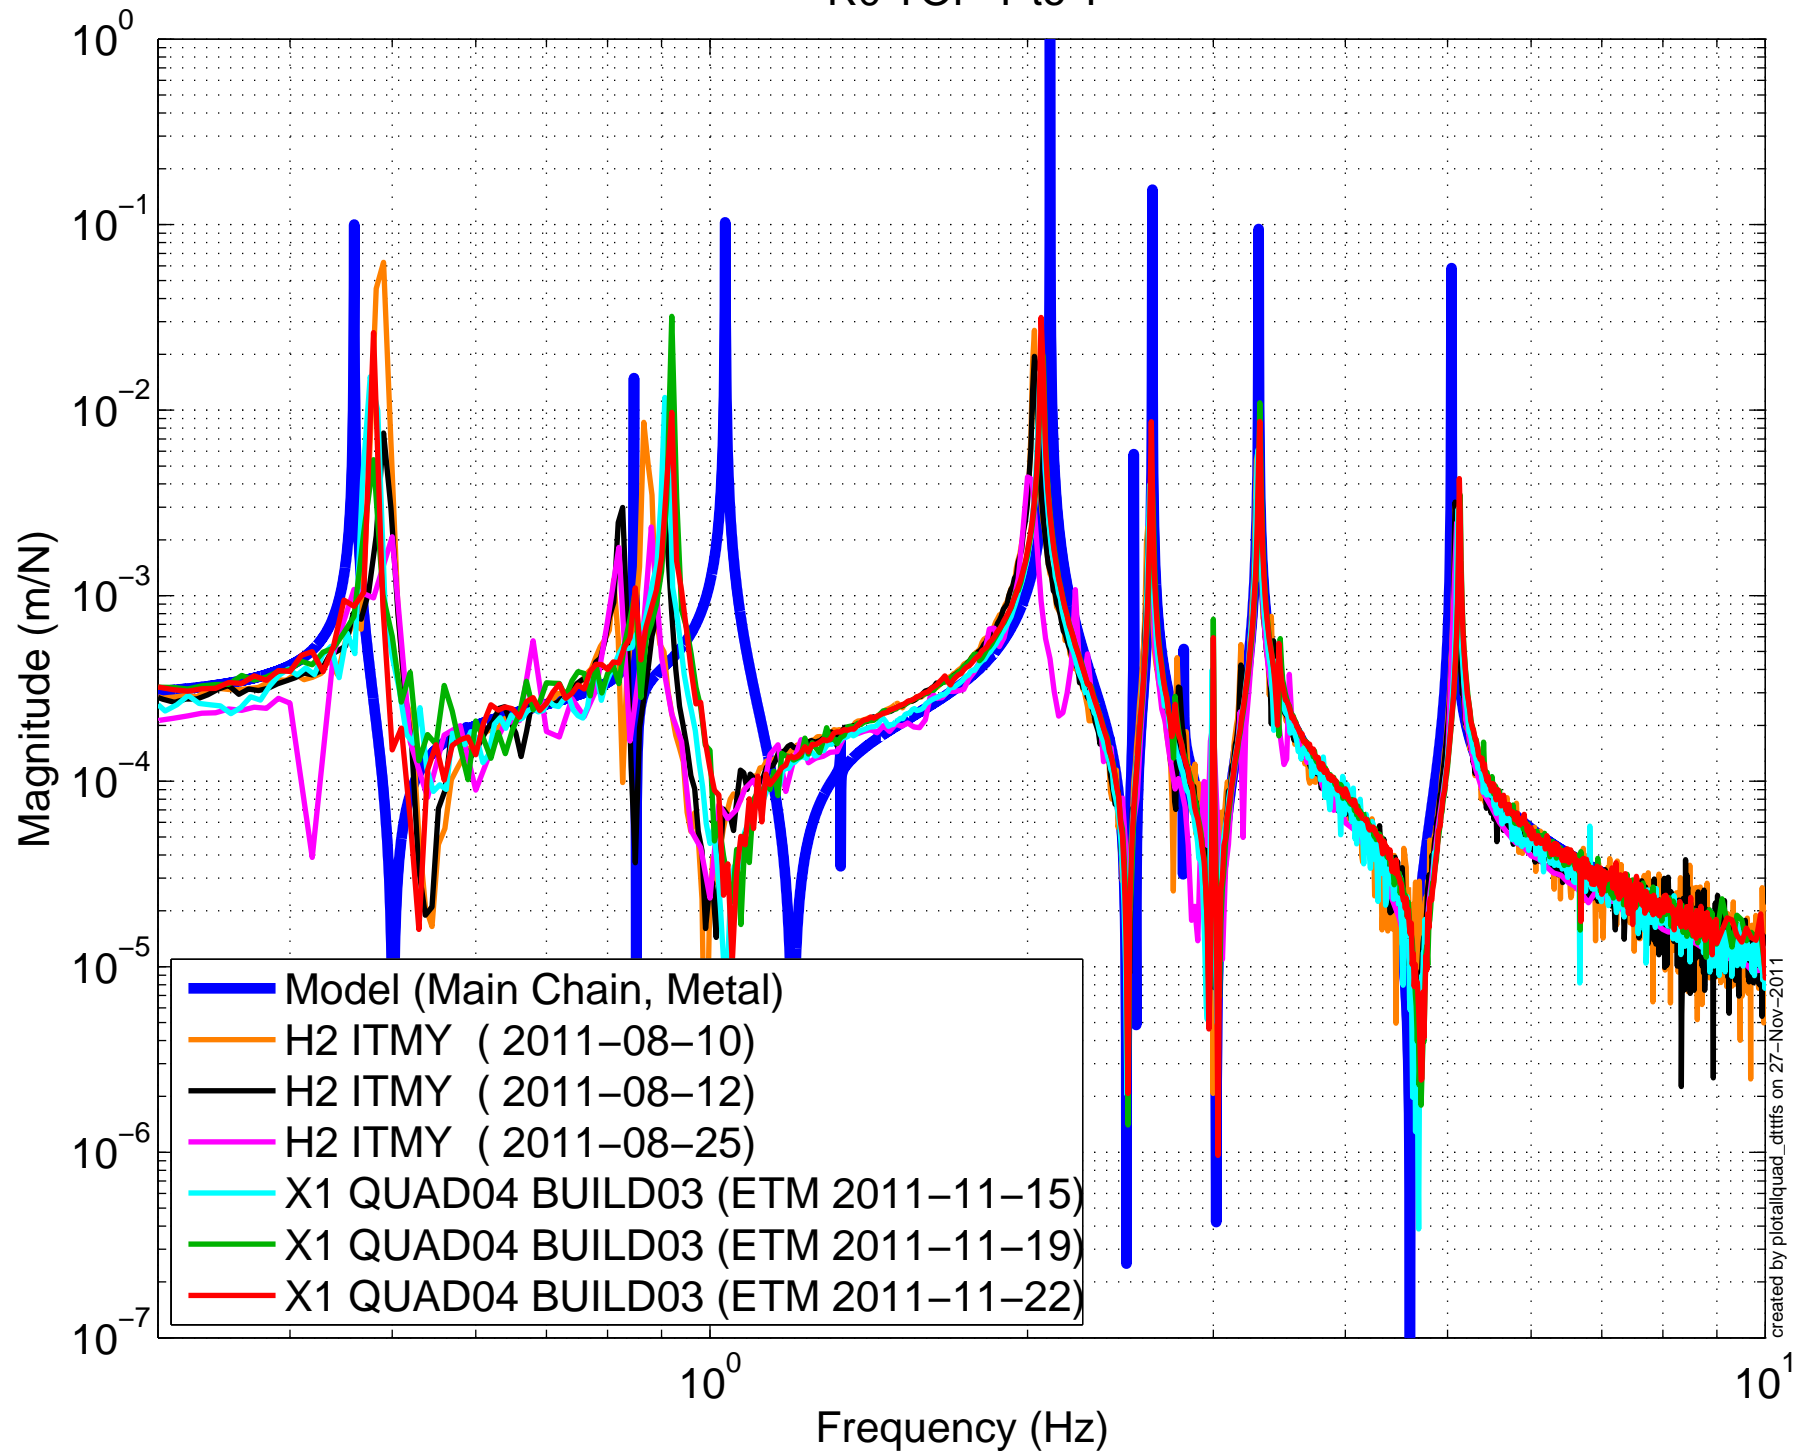

M0 TOP L to L Zoomed

M0 TOP T to T Zoomed

M0 TOP V to V Zoomed

M0 TOP R to R Zoomed

M0 TOP P to P Zoomed

M0 TOP Y to Y Zoomed

R0 TOP L to L

R0 TOP T to T

R0 TOP V to V

R0 TOP R to R

created by plotallquad_dttfns on 27-Nov-2011

R0 TOP P to P

R0 TOP Y to Y