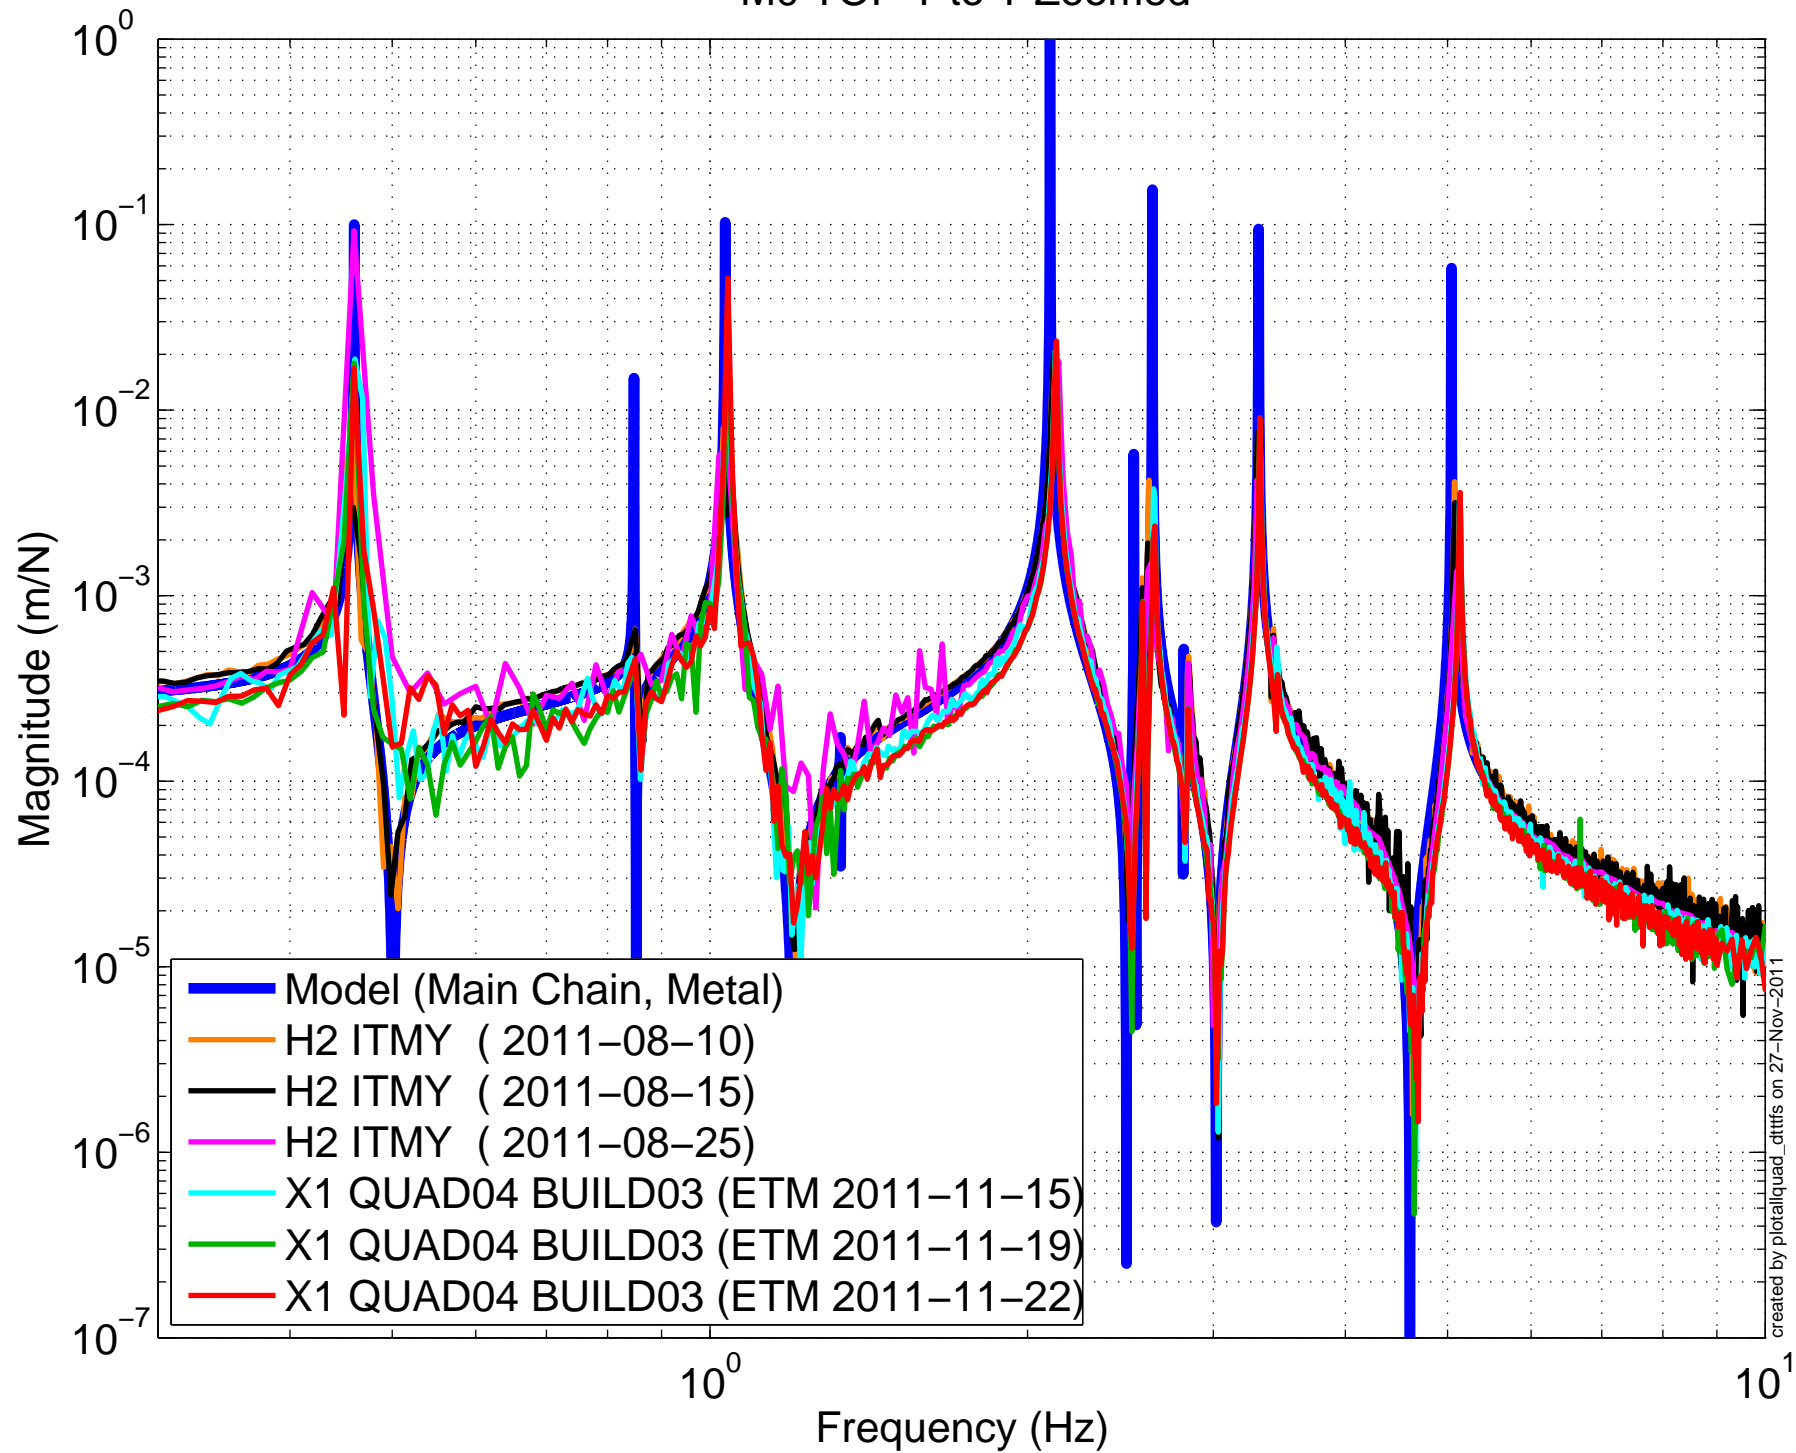

M0 TOP L to L Zoomed

M0 TOP T to T Zoomed

M0 TOP V to V Zoomed

M0 TOP R to R Zoomed

M0 TOP P to P Zoomed

M0 TOP Y to Y Zoomed

R0 TOP L to L

R0 TOP T to T

R0 TOP V to V

R0 TOP R to R

created by plotallquad_dttfns on 27-Nov-2011

R0 TOP P to P

R0 TOP Y to Y