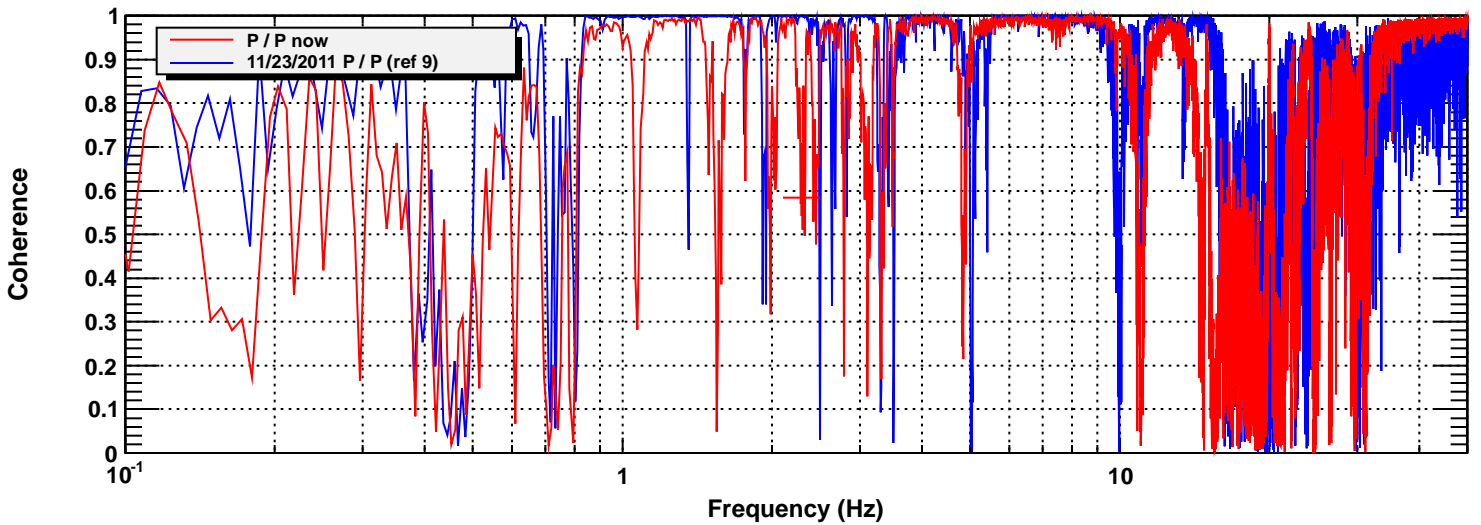

Transfer function

*T0=30/11/2011 01:46:43

Avg=10

BW=0.0117187

Coherence

*T0=30/11/2011 01:46:43

Avg=10

BW=0.0117187