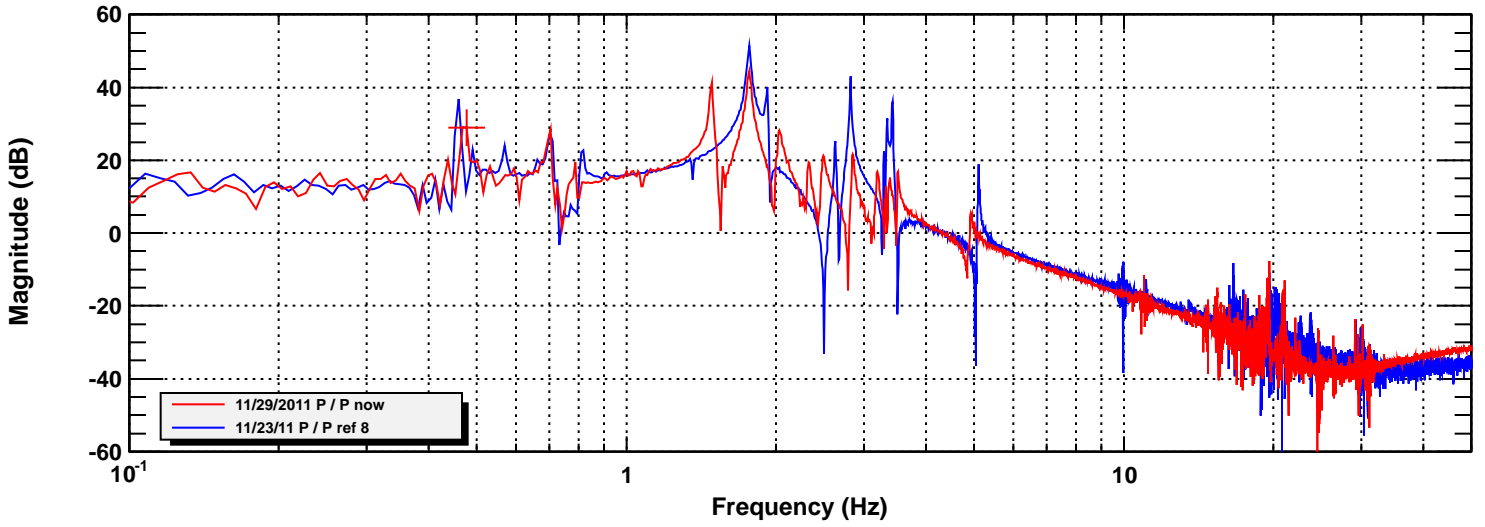

Transfer function

*T0=30/11/2011 01:46:43

Avg=10

BW=0.0117187

Coherence

*T0=30/11/2011 01:46:43

Avg=10

BW=0.0117187