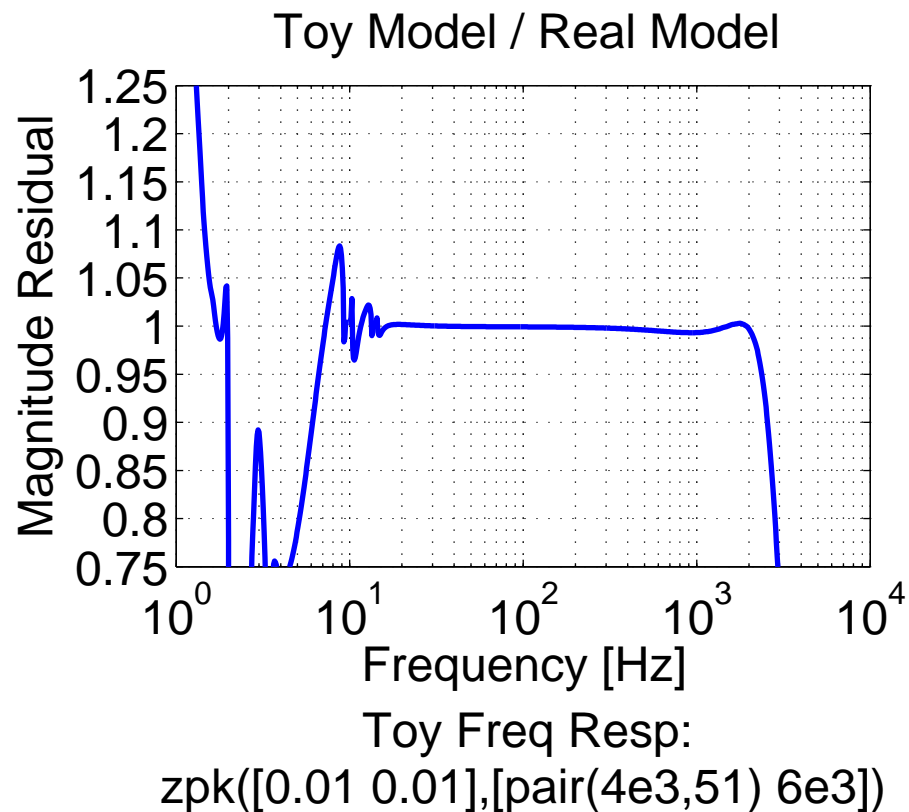

Toy Gain:
9.43e16 [ct/m] @ 100 [Hz]

H1 DARM Inv Actuation Function Filters

***T0=29/04/2015 20:32:15**

H1CALCS.txt

H1 DARM Inv Actuation Function Filters

***T0=29/04/2015 20:32:15**

H1CALCS.txt