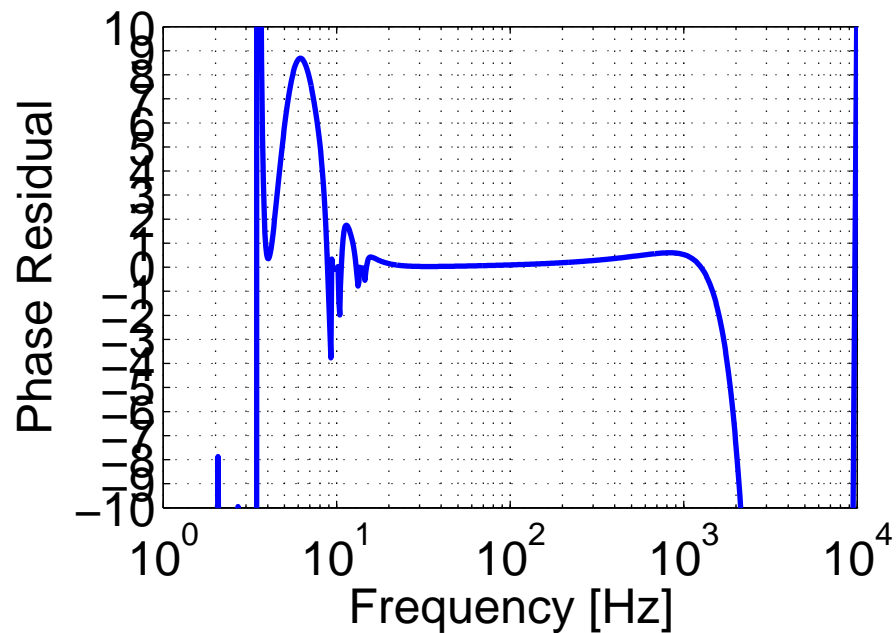

Toy Gain:
9.43e16 [ct/m] @ 100 [Hz]

H1 DARM Inv Actuation Function Filters

***T0=29/04/2015 20:32:15**

H1CALCS.txt

H1 DARM Inv Actuation Function Filters

***T0=29/04/2015 20:32:15**

H1CALCS.txt