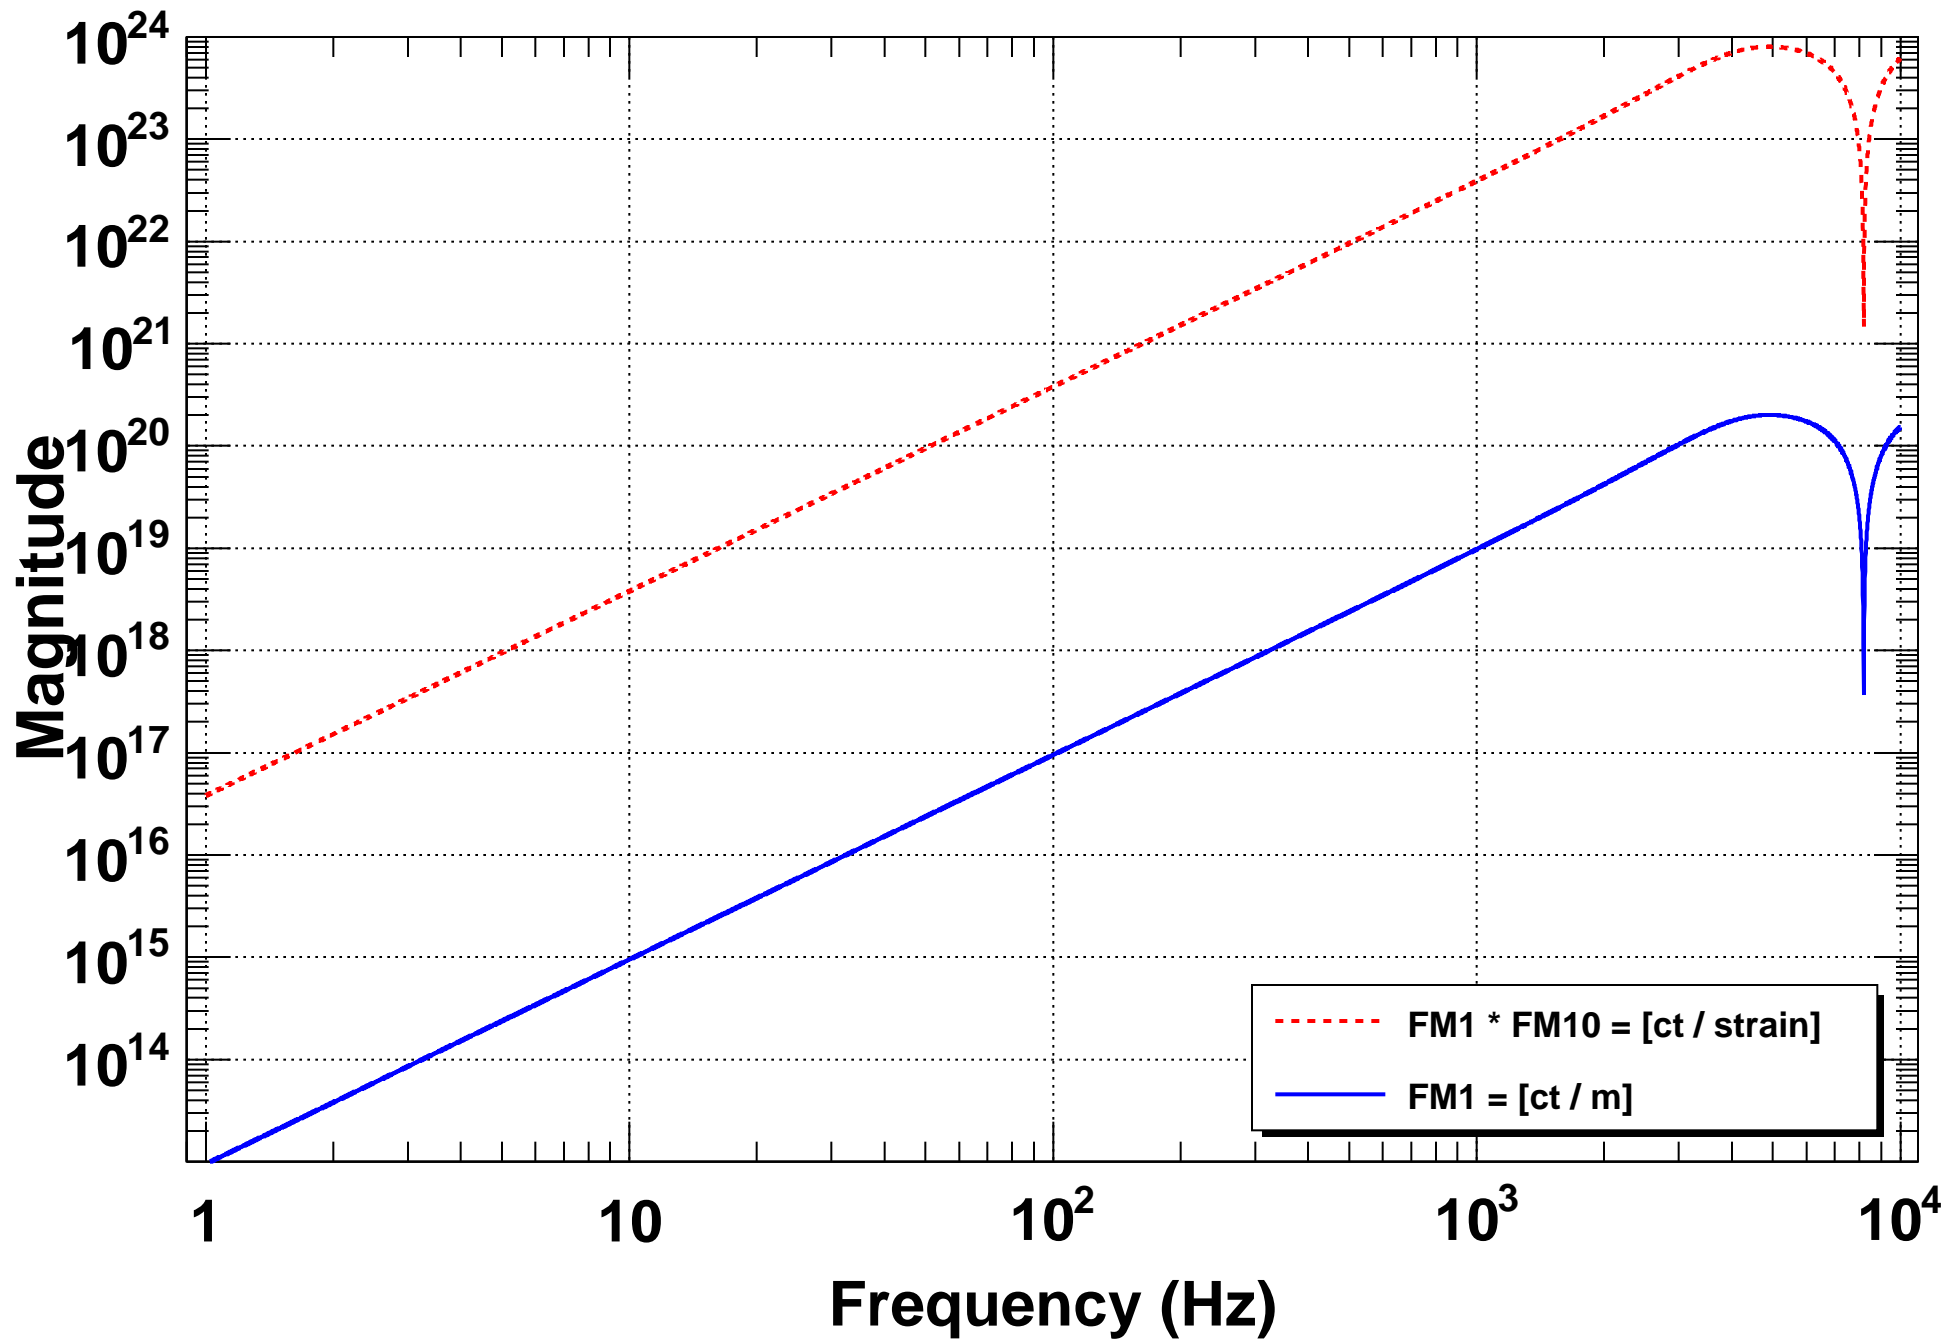

Toy Gain:
9.43e16 [ct/m] @ 100 [Hz]

H1 DARM Inv Actuation Function Filters

***T0=29/04/2015 20:32:15**

H1CALCS.txt

H1 DARM Inv Actuation Function Filters

***T0=29/04/2015 20:32:15**

H1CALCS.txt