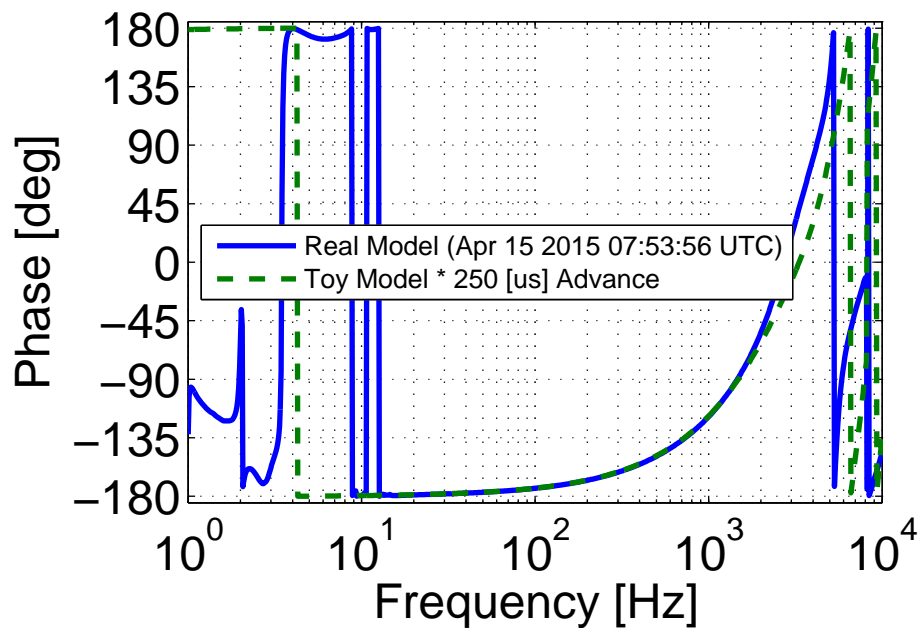

Toy Gain:
9.43e16 [ct/m] @ 100 [Hz]

H1 DARM Inv Actuation Function Filters

***T0=29/04/2015 20:32:15**

H1CALCS.txt

H1 DARM Inv Actuation Function Filters

***T0=29/04/2015 20:32:15**

H1CALCS.txt