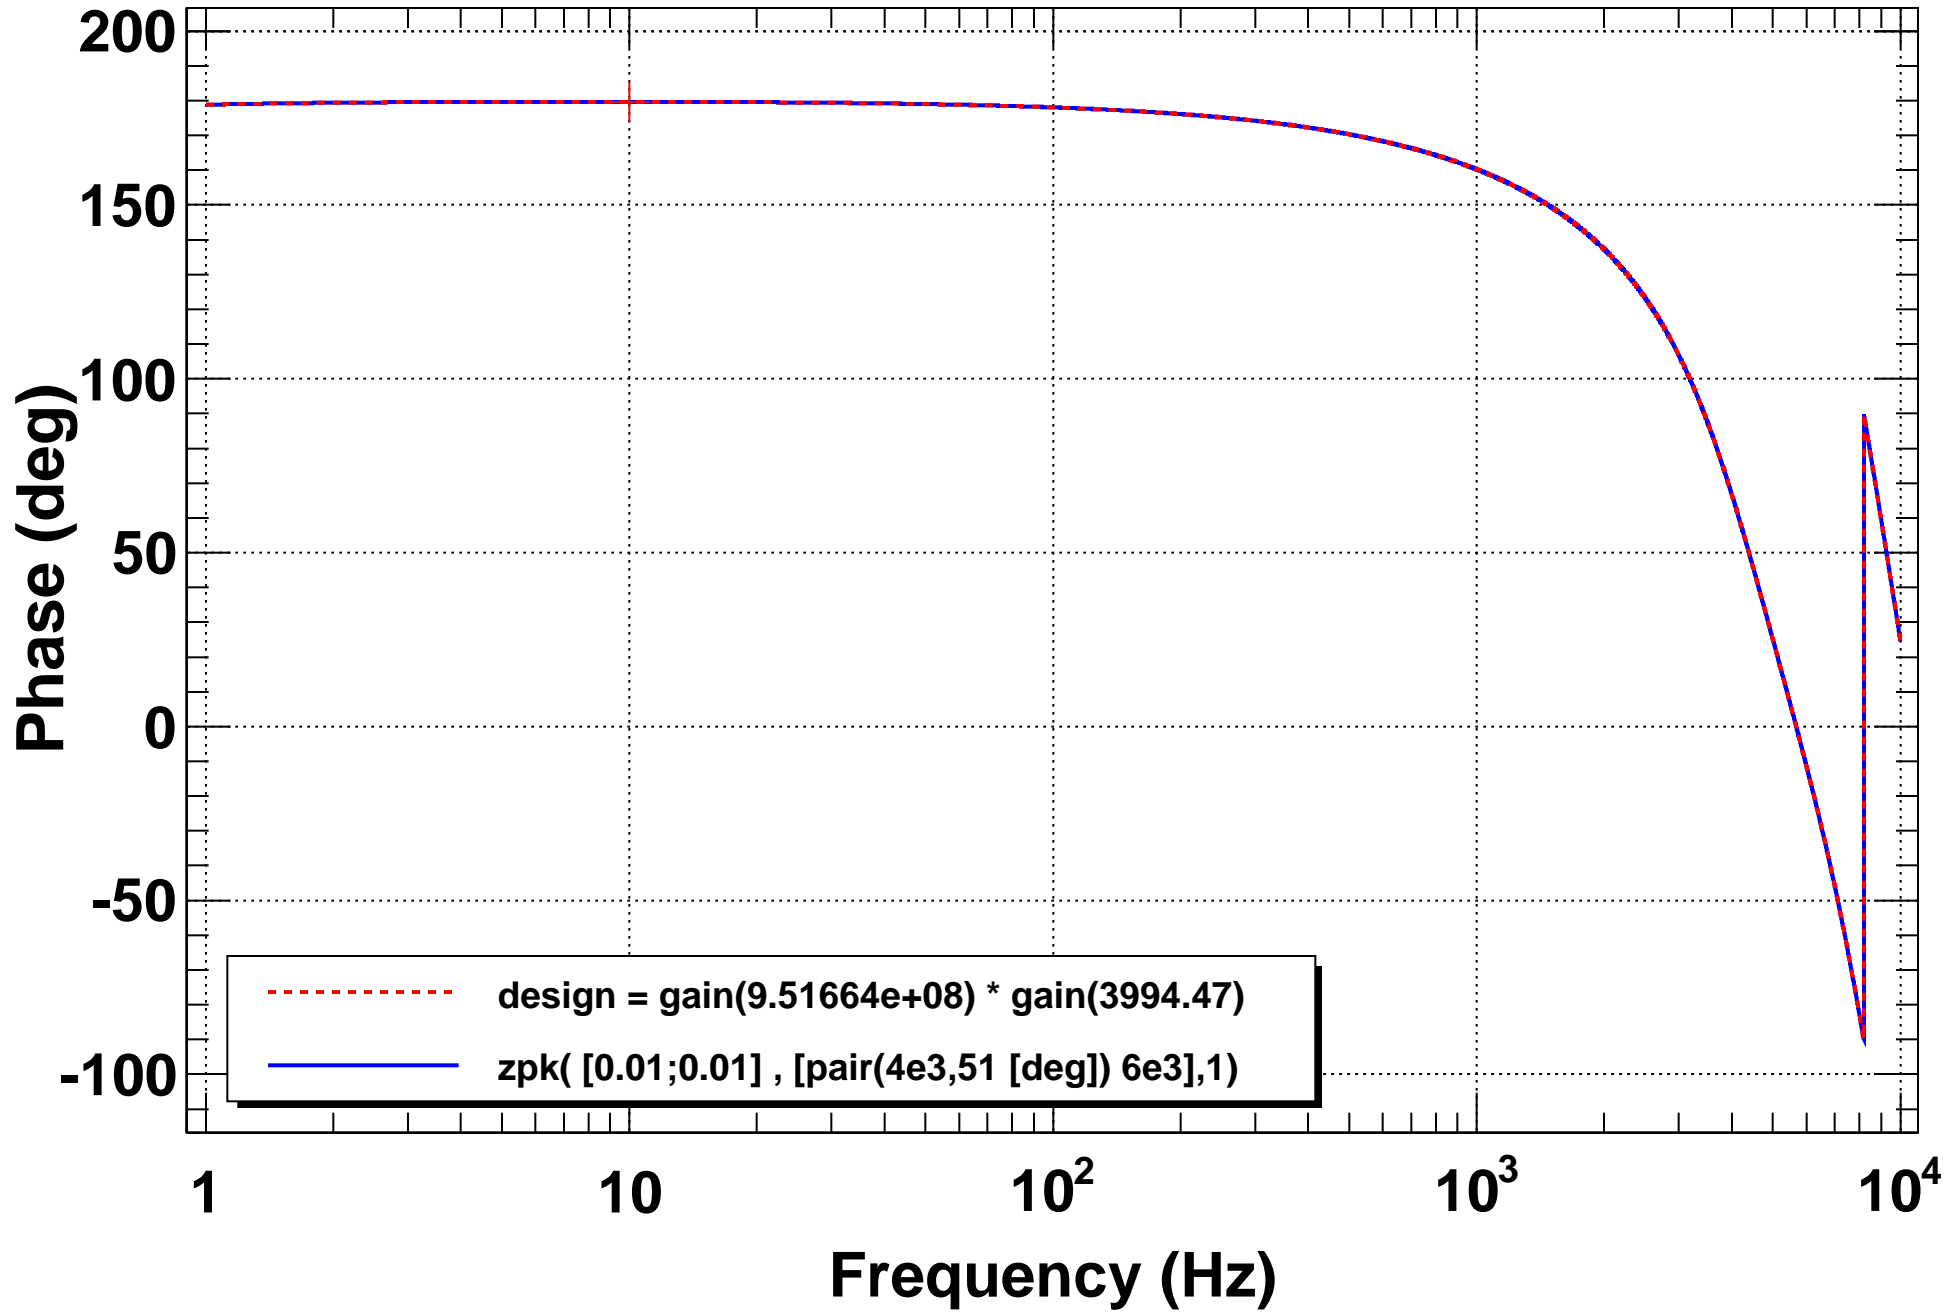

Toy Gain:
9.43e16 [ct/m] @ 100 [Hz]

H1 DARM Inv Actuation Function Filters

***T0=29/04/2015 20:32:15**

H1CALCS.txt

H1 DARM Inv Actuation Function Filters

***T0=29/04/2015 20:32:15**

H1CALCS.txt